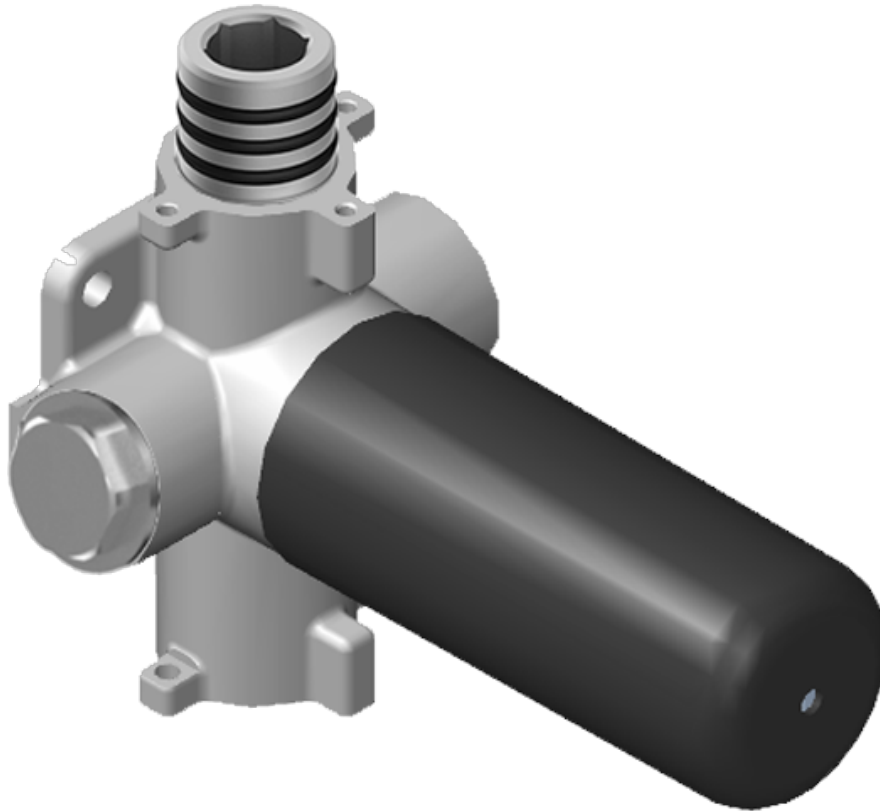

SHOWER
Stop/Volume Control Valve with
Pass Through
G-8076

GRAFF®

Information

- 12.3 gpm @ 60 psi
- 3/4" universal inlets/outlets with female threads
- Stacking inlet and pass-through port feature
- Supplied with protective plastic cover
- CalGreen compliant dependent on functions

Finishes