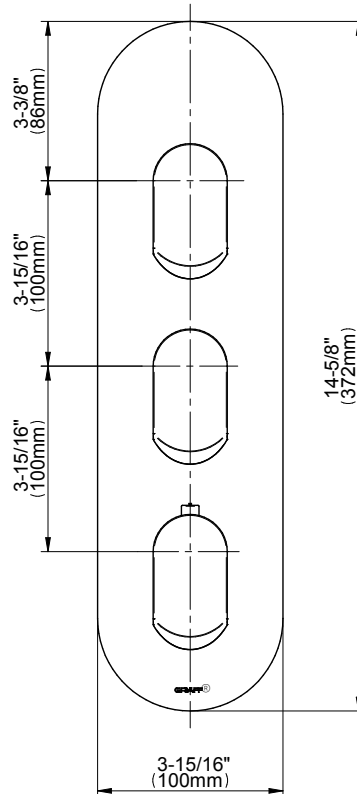

G-8056-LM45E0-T

Phase/M-Series

Round Thermostatic 3-Hole Trim Plate with Phase Handle

Product Features

- Three metal handles
- Decorative trim plate
- Use with G-8006 and G-8076, G-8077, G-8052 or G-8053 thermostatic rough valves
- To complete package, you must order rough valves

Available Finishes

- Polished Chrome
  G-8056-LM45E0-PC-T
- Brushed Nickel
  G-8056-LM45E0-BNi-T
- Polished Nickel
  G-8056-LM45E0-PN-T
- Olive Bronze
  G-8056-LM45E0-OB-T

Code Compliance

- ADA
- CalGreen compliant dependent on functions

Warranty

- Limited lifetime warranty

For complete warranty information go to <http://www.graff-faucets.com/en/info/faqs>

The measurements shown are for reference only. Products and specifications shown are subject to change without notice. Revised 09/2016.

www.graff-faucets.com | phone: 800-959-4723