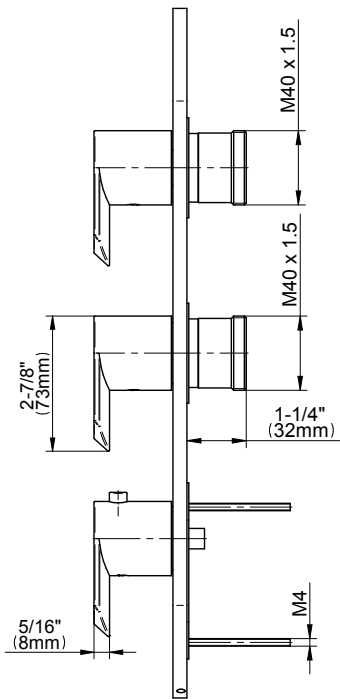

G-8056-LM45E0-T

Phase/M-Series

Round Thermostatic 3-Hole Trim Plate with Phase Handle

Product Features

- Three metal handles
- Decorative trim plate
- Use with G-8006 and G-8076, G-8077, G-8052 or G-8053 thermostatic rough valves
- To complete package, you must order rough valves

Available Finishes

- Polished Chrome
  G-8056-LM45E0-PC-T
- Brushed Nickel
  G-8056-LM45E0-BNi-T
- Polished Nickel
  G-8056-LM45E0-PN-T
- Olive Bronze
  G-8056-LM45E0-OB-T

Code Compliance

- ADA
- CalGreen compliant dependent on functions

Warranty

- Limited lifetime warranty

For complete warranty information go to <http://www.graff-faucets.com/en/info/faqs>

The measurements shown are for reference only. Products and specifications shown are subject to change without notice. Revised 09/2016.

www.graff-faucets.com | phone: 800-959-4723