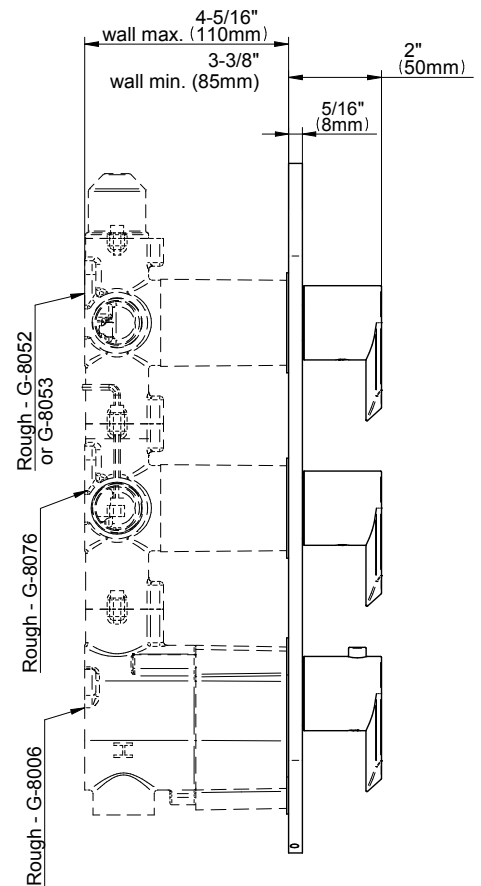

G-8056-LM45E0-T

Phase/M-Series

Round Thermostatic 3-Hole Trim Plate with Phase Handle

Product Features

- Three metal handles
- Decorative trim plate
- Use with G-8006 and G-8076, G-8077, G-8052 or G-8053 thermostatic rough valves
- To complete package, you must order rough valves

Available Finishes

- Polished Chrome
  G-8056-LM45E0-PC-T
- Brushed Nickel
  G-8056-LM45E0-BNi-T
- Polished Nickel
  G-8056-LM45E0-PN-T
- Olive Bronze
  G-8056-LM45E0-OB-T

Code Compliance

- ADA
- CalGreen compliant dependent on functions

Warranty

- Limited lifetime warranty

For complete warranty information go to <http://www.graff-faucets.com/en/info/faqs>

The measurements shown are for reference only. Products and specifications shown are subject to change without notice. Revised 09/2016.

www.graff-faucets.com | phone: 800-959-4723