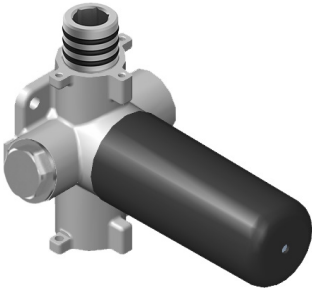

Finishes

G-8006

M-Series

3/4" Concealed Thermostatic Rough Valve

Product Features

- 12.9 gpm @ 60 psi
- 3/4" universal inlets
- Built-in service stops
- Stacking outlet feature
- Complete serviceability from front of all units
- Supplied with protective plastic cover
- CalGreen compliant dependent on functions

www.graff-faucets.com | phone: 800-954-4723

SHOWER
 Sento M-Series Valve Trim with
 Three Handles
G-8056-LM42E0-T

Information

- Three metal handles, decorative trim plate
- Use with M-Series rough valves
- ADA

Finishes

G-8056-LM42E0-T

SENTO Series

SHOWER
 Stop/Volume Control Valve with
 Pass Through
G-8076

Information

- 12.3 gpm @ 60 psi
- 3/4" universal inlets/outlets with female threads
- Stacking inlet and pass-through port feature
- Supplied with protective plastic cover
- CalGreen compliant dependent on functions

Finishes

G-8076

M-Series

Stop/Volume Control Rough Valve with Pass-Through

Product Features

- 13.2 gpm @ 60 psi
- 3/4" universal inlets/outlets with female threads
- Stacking inlet and pass-through port feature
- Supplied with protective plastic cover
- CalGreen compliant dependent on functions