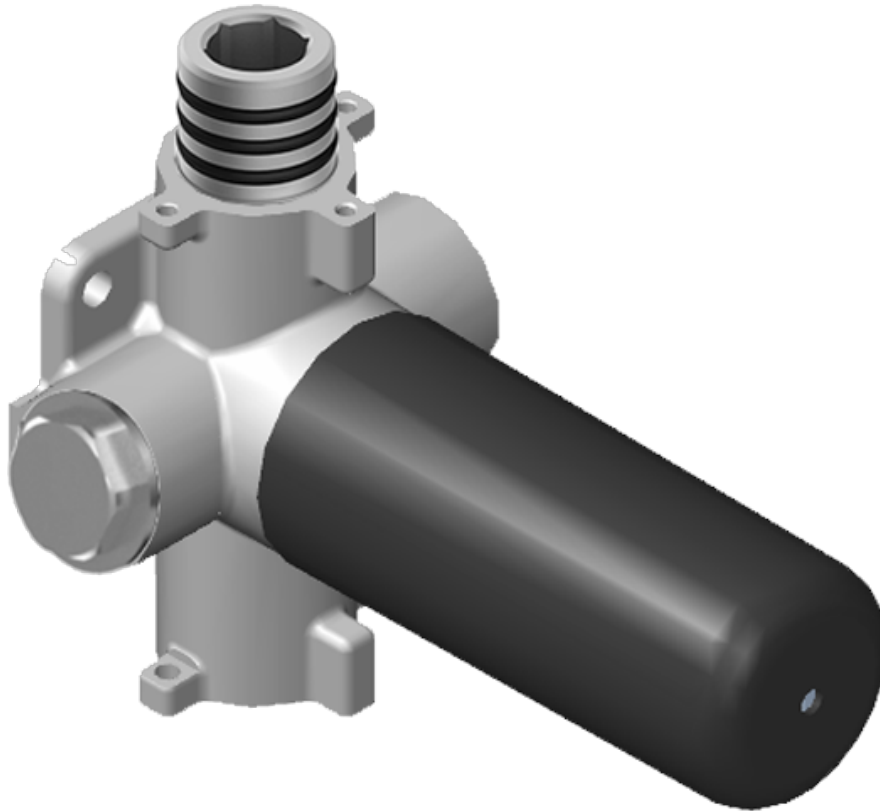

Finishes

G-8006

M-Series

3/4" Concealed Thermostatic Rough Valve

Product Features

- 12.9 gpm @ 60 psi
- 3/4" universal inlets
- Built-in service stops
- Stacking outlet feature
- Complete serviceability from front of all units
- Supplied with protective plastic cover
- CalGreen compliant dependent on functions

Finishes

G-8056-LM42E0-T

SENTO Series

SHOWER
 Stop/Volume Control Valve with
 Pass Through
G-8076

Information

- 12.3 gpm @ 60 psi
- 3/4" universal inlets/outlets with female threads
- Stacking inlet and pass-through port feature
- Supplied with protective plastic cover
- CalGreen compliant dependent on functions

Finishes

G-8076

M-Series

Stop/Volume Control Rough Valve with Pass-Through

Product Features

- 13.2 gpm @ 60 psi
- 3/4" universal inlets/outlets with female threads
- Stacking inlet and pass-through port feature
- Supplied with protective plastic cover
- CalGreen compliant dependent on functions

www.graff-faucets.com | phone: 800-954-4723

SHOWER
8" Round Brass Showerhead
G-8449

GRAFF®

Information

- 1/4" thick
- 169 no-clog, easy-clean rubber spray nozzles
- Recommended use with ceiling shower arm
- Recommended for use at no more than 10 degrees tilt
- Showerhead flow rate ≤ 1.8 max gpm
- CALGreen