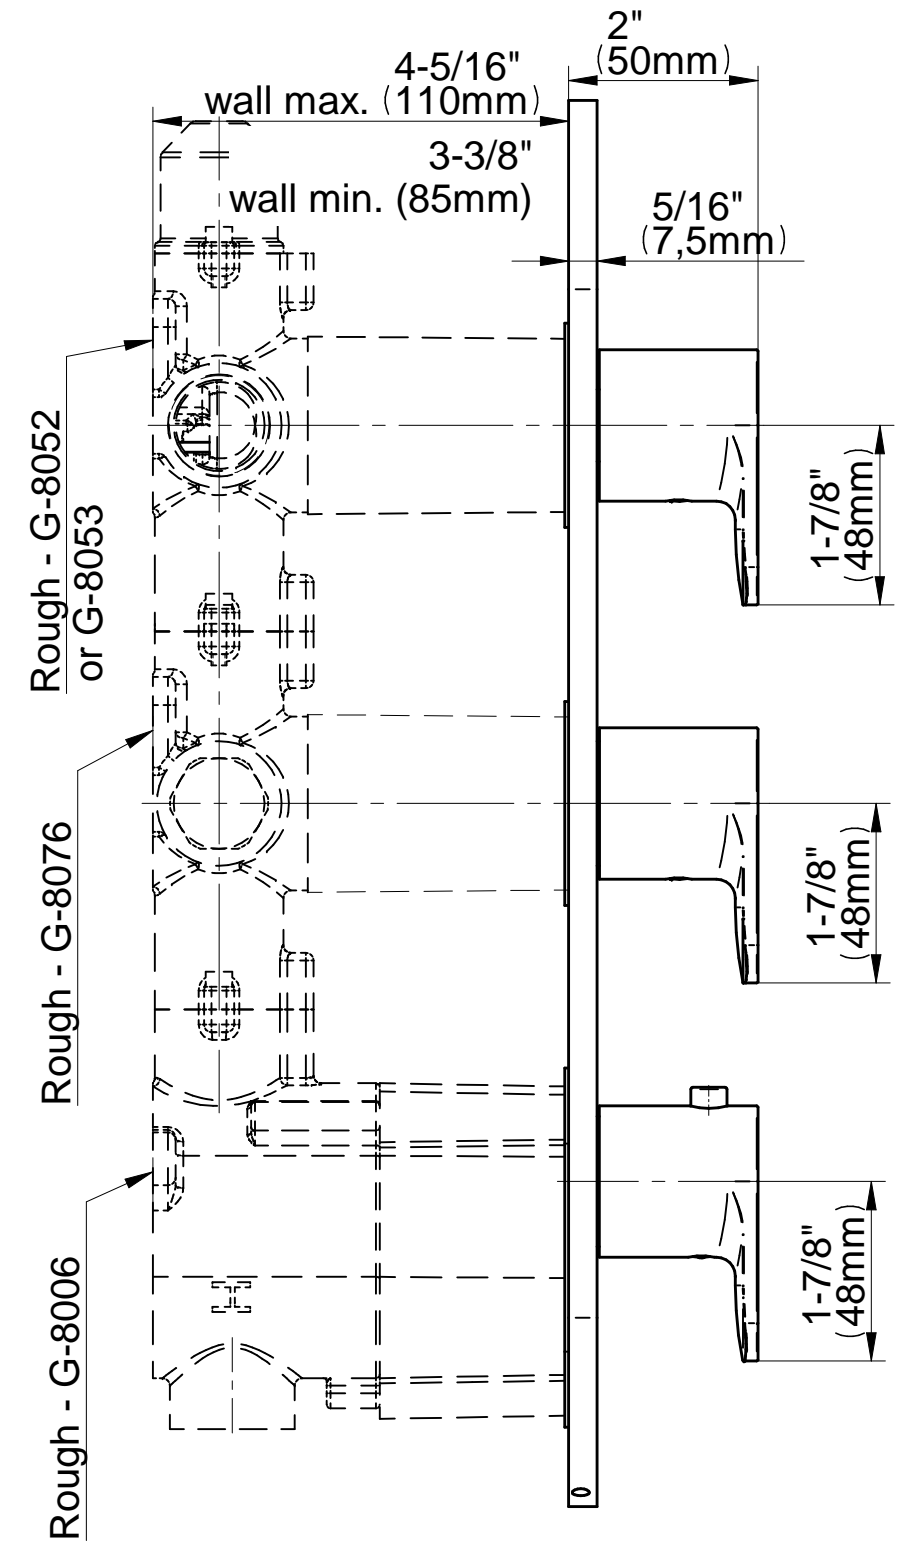

SHOWER
Sento M-Series Thermostatic
Shower System - Shower with
Handshower
GL3.011WB-LM42E0

GRAFF®

Information

- 3/4" thermostatic valve and trim
- 3/4" stop/volume control valve (2 pieces)
- 8" showerhead with 12" ceiling-mounted shower arm
- Showerhead features no-clog, easy-clean spray nozzles
- Handshower set with wall-mounted slide bar and 59" hose (PVD finishes use 59" flex hose)
- Optional extension kit
- Flow rates: showerhead \leq 1.8 max gpm, handshower \leq 1.5 max gpm
- ADA

SHOWER
Thermostatic Rough Valve
G-8006

Information

- 12.9 gpm @ 60 psi
- 3/4" universal inlets
- Built-in service stops
- Stacking outlet feature
- Complete serviceability from front of all units
- Supplied with protective plastic cover
- CalGreen compliant dependent on functions

www.graff-faucets.com | phone: 800-954-4723

SHOWER
 Sento M-Series Valve Trim with
 Three Handles
G-8056-LM42E0-T

Information

- Three metal handles, decorative trim plate
- Use with M-Series rough valves
- ADA

Finishes

G-8056-LM42E0-T

SENTO Series

SHOWER
 Stop/Volume Control Valve with
 Pass Through
G-8076

Information

- 12.3 gpm @ 60 psi
- 3/4" universal inlets/outlets with female threads
- Stacking inlet and pass-through port feature
- Supplied with protective plastic cover
- CalGreen compliant dependent on functions