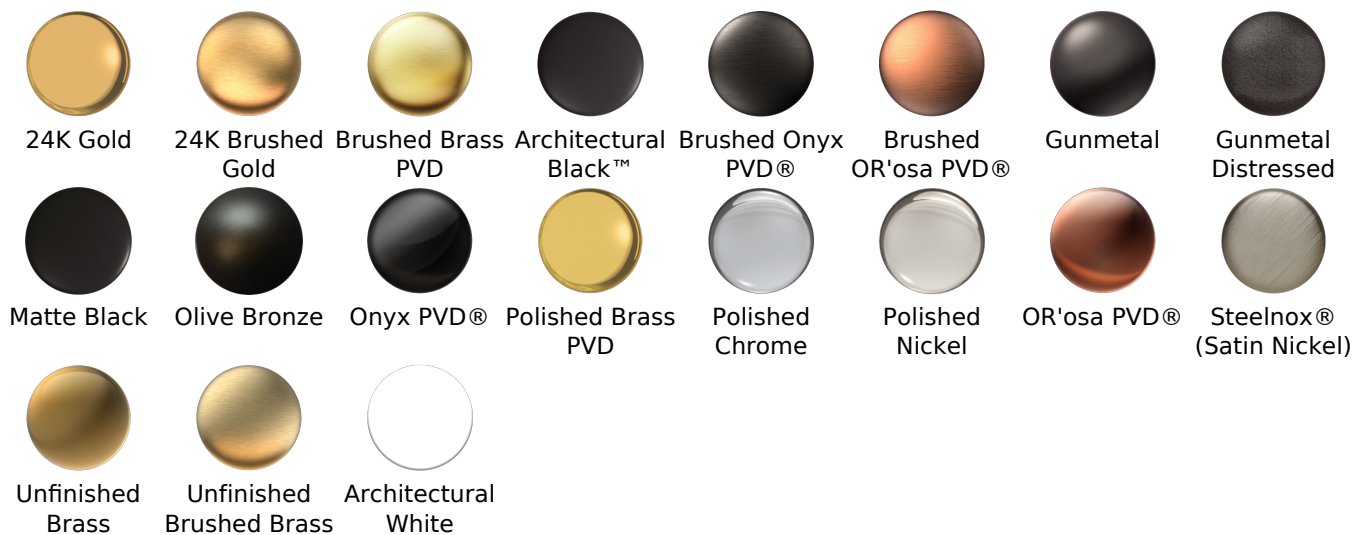

SHOWER
Contemporary 12" Ceiling Shower
Arm
G-8541

Information

- Includes arm and solid round flange
- 1/2" NPT male thread inlet
- For use with all showerheads

Finishes