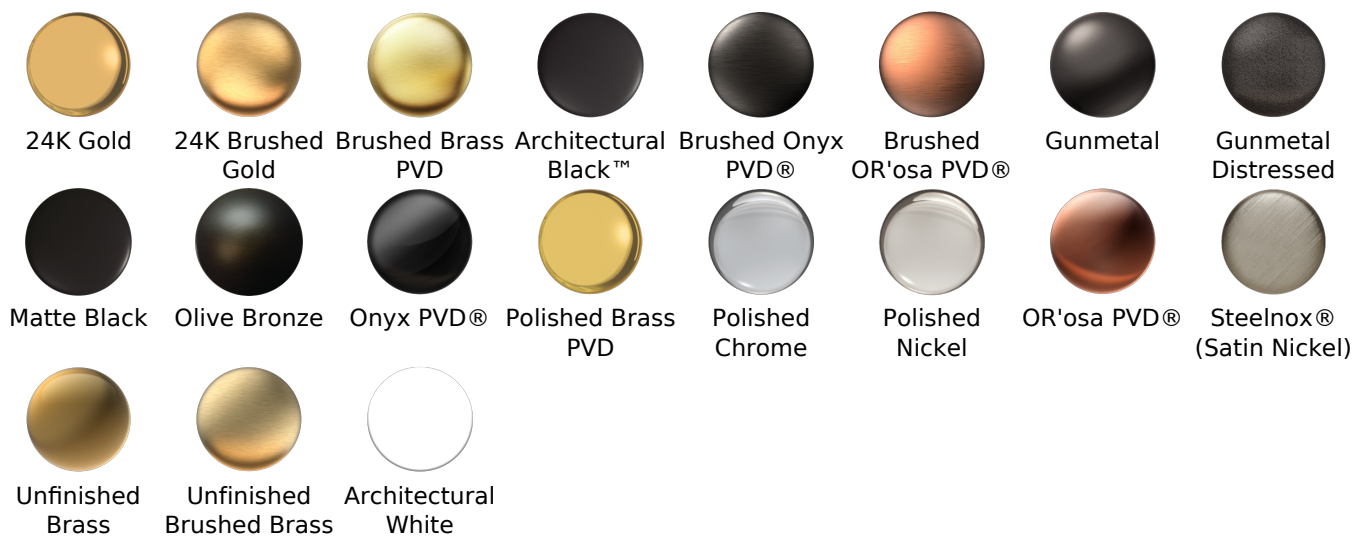

Available Finishes

- Polished Chrome
G-8449-PC
- Brushed Nickel
G-8449-PN
- Polished Nickel
G-8449-BNi
- Unfinished Brass*
G-8449-UB*
- Steinox
G-8449-SN
- Olive Brass*
G-8449-OB*
- Architectural Black with Chrome Accents*
G-8449-PC/BK*
- Brushed Gold*
G-8449-BAU

- Limited lifetime warranty

For complete warranty information go to www.graff-designs.com/en-nam/warranty

Available Finishes

- Polished Chrome
G-8605-PC
- Polished Nickel
G-8605-PN
- Brushed Nickel
G-8605-BNi
- Unfinished Brushed Brass*
G-8605-UBB*
- Unfinished Brass*
G-8605-UB*
- Matte Black*
G-8605-MBK*
- Architectural Black*
G-8605-BK*
- Architectural White*
G-8605-WT*
- Olive Brass*
G-8605-OB*
- Gunmetal*
G-8605-GM*
- Vintage Brushed Brass*
G-8605-VBB*
- Steelnox (Satin Nickel)
G-8605-SN
- 24K Brushed Gold*
G-8605-BAU*
- 24K Gold*
G-8605-AU*
- Gunmetal Distressed*
G-8605-GMD*

* Special order finish- call for availability

SHOWER
 Contemporary Round Wall Supply
 Elbow
G-8613

Information

- 1/2" NPT female thread inlet

Finishes

G-8613

Shower Components

Contemporary Round Wall Supply Elbow