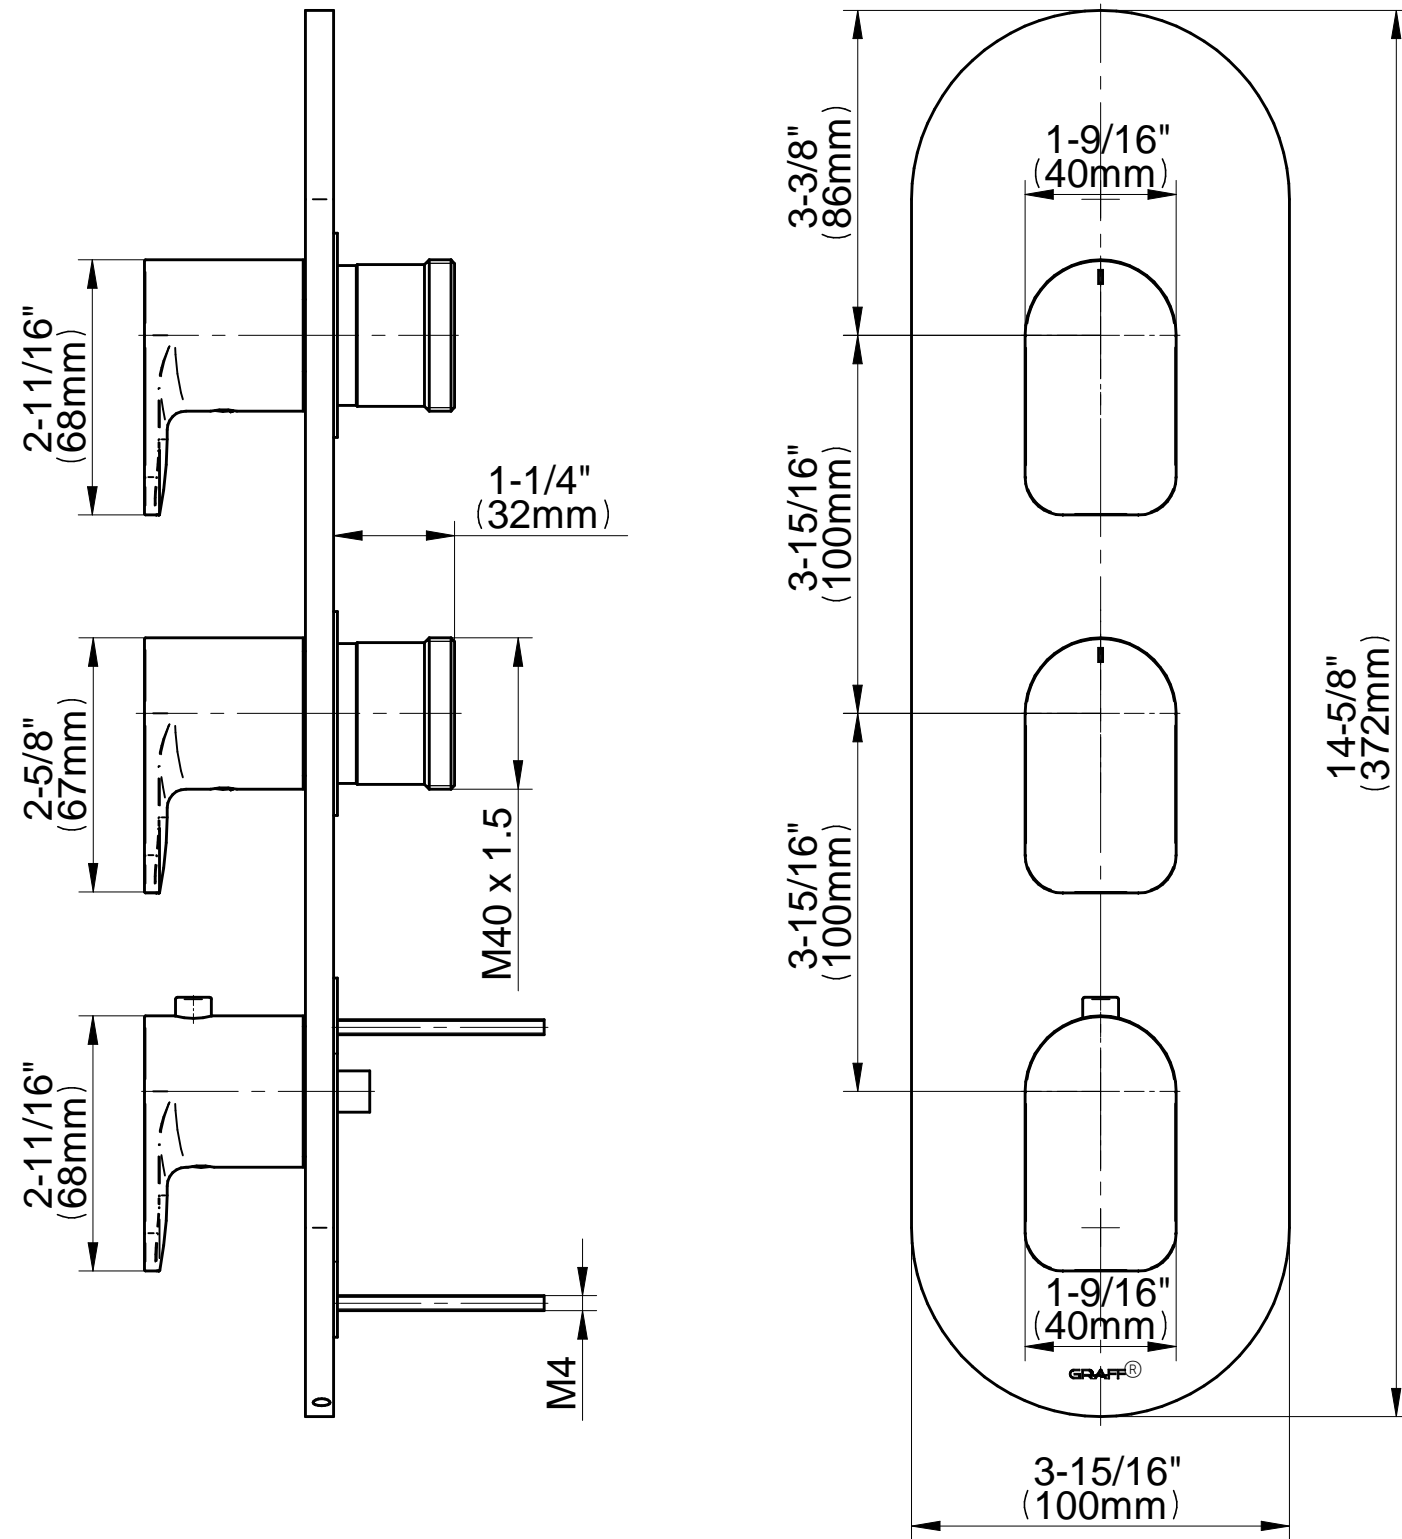

SHOWER
Sento M-Series Thermostatic
Shower System - Shower with
Handshower
GL3.011WB-LM42E0

GRAFF®

Information

- 3/4" thermostatic valve and trim
- 3/4" stop/volume control valve (2 pieces)
- 8" showerhead with 12" ceiling-mounted shower arm
- Showerhead features no-clog, easy-clean spray nozzles
- Handshower set with wall-mounted slide bar and 59" hose (PVD finishes use 59" flex hose)
- Optional extension kit
- Flow rates: showerhead \leq 1.8 max gpm, handshower \leq 1.5 max gpm
- ADA

www.graff-faucets.com | phone: 800-954-4723

SHOWER
 Sento M-Series Valve Trim with
 Three Handles
G-8056-LM42E0-T

Information

- Three metal handles, decorative trim plate
- Use with M-Series rough valves
- ADA

Finishes

G-8056-LM42E0-T

SENTO Series

SHOWER
 Stop/Volume Control Valve with
 Pass Through
G-8076

Information

- 12.3 gpm @ 60 psi
- 3/4" universal inlets/outlets with female threads
- Stacking inlet and pass-through port feature
- Supplied with protective plastic cover
- CalGreen compliant dependent on functions