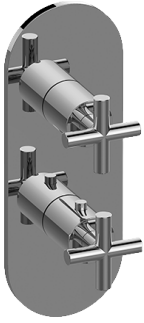

G-8047-C17E0-T

Round M-Series Valve Trim with Two Handles

Product Features

- Two metal handles
- Decorative trim plate
- To complete package, you must order rough valves

Code Compliance

- ADA

Available Finishes

- Polished Chrome
  G-8047-C17E0-PC-T
- Polished Nickel
  G-8047-C17E0-PN-T
- Unfinished Brass*
  G-8047-C17E0-UB-T*
- Unfinished Brushed Brass*
  G-8047-C17E0-UBB-T*
- Matte Black*
  G-8047-C17E0-MBK-T*
- Architectural Black*
  G-8047-C17E0-BK-T*
- Architectural White*
  G-8047-C17E0-WT-T*
- Steelnox Satin Nickel
  G-8047-C17E0-SN-T
- Olive Bronze*
  G-8047-C17E0-OB-T*
- Gunmetal*
  G-8047-C17E0-GM-T*
- OR'osa PVD*
  G-8047-C17E0-RG-T*
- Onyx PVD*
  G-8047-C17E0-OX-T*
- Polished Brass PVD*
  G-8047-C17E0-PB-T*
- Brushed Brass PVD*
  G-8047-C17E0-BB-T*
- 24K Gold*
  G-8047-C17E0-AU-T*
- 24K Brushed Gold*
  G-8047-C17E0-BAU-T*

* Special order finish- call for availability