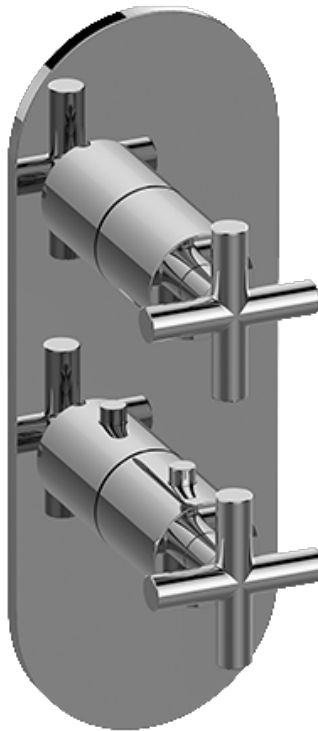

[www.graff-faucets.com](http://www.graff-faucets.com) | phone: 800-954-4723

SHOWER  
M.E. M-Series Valve Trim with Two  
Handles  
**G-8047-C17E0-T**

**Information**

- Two metal handles
- Decorative trim plate
- Use with M-Series rough valves
- ADA