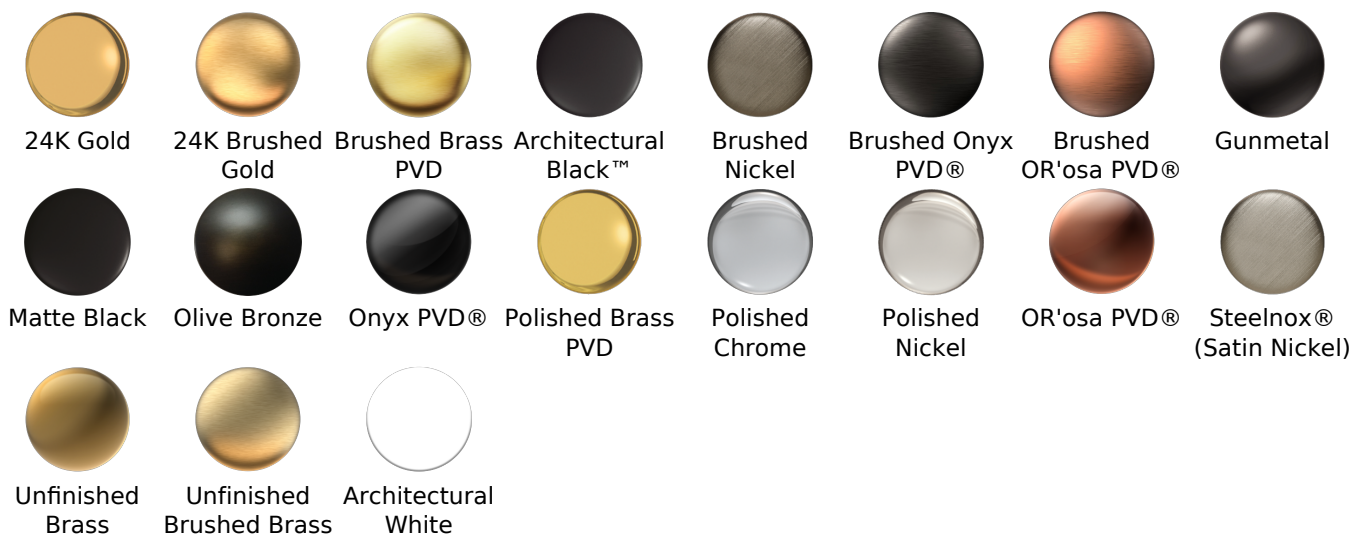

### Available Finishes

- Polished Chrome  
G-8503-PC
- Polished Nickel  
G-8503-PN
- Brushed Nickel  
G-8503-BNi
- Unfinished Brushed Brass\*  
G-8503-UBB\*
- Unfinished Brass\*  
G-8503-UB\*
- Matte Black\*  
G-8503-MBK\*
- Architectural Black\*  
G-8503-BK\*
- Architectural White\*  
G-8503-WT\*
- Steelnox (Satin Nickel)\*  
G-8503-SN\*
- Olive Brass\*  
G-8503-OB\*
- Gunmetal\*  
G-8503-GM\*
- Vintage Brushed Brass\*  
G-8503-VBB\*
- OR'osa PVD\*  
G-8503-RG\*
- Brushed OR'osa PVD\*  
G-8503-BRG\*
- Onyx PVD\*  
G-8503-OX\*
- Brushed Onyx PVD\*  
G-8503-BOX\*
- Polished Brass PVD\*  
G-8503-PB\*
- Brushed Brass PVD\*  
G-8503-BB\*
- 24K Brushed Gold\*  
G-8503-BAU\*
- 24K Gold\*  
G-8503-AU\*
- Gunmetal Distressed\*  
G-8503-GMD\*

## Finishes