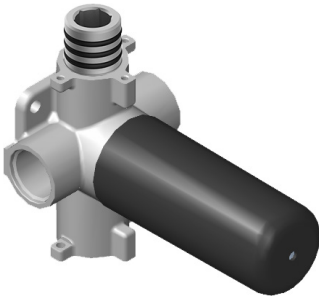

G-8052 M-Series
2-Way Diverter Volume Control Valve
WITH Off Function and Pass-Through

Product Features

- 12.1 gpm @ 60 psi
- 3/4" universal inlets/outlets with female threads
- Stacking inlet and pass-through port feature
- Supplied with protective plastic cover
- CalGreen compliant dependent on functions

Code Compliance

- CALGreen

Warranty

- Limited lifetime warranty

For complete warranty information go to www.graff-faucets.com/en/info/faqs