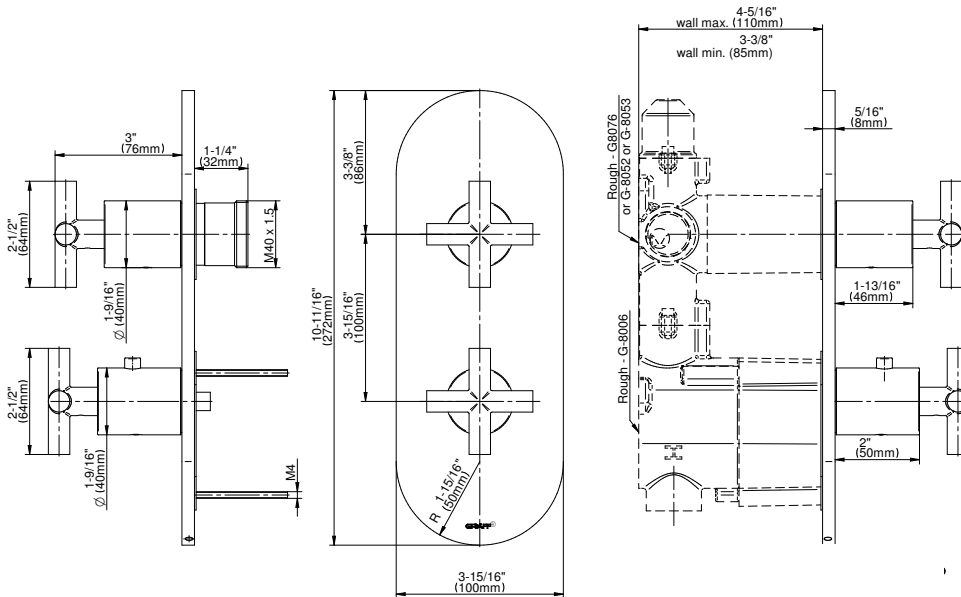

G-8047-C17E0-T

Round M-Series Valve Trim with Two Handles

Product Features

- Two metal handles
- Decorative trim plate
- To complete package, you must order rough valves

Code Compliance

- ADA

Available Finishes

- Polished Chrome
  G-8047-C17E0-PC-T
- Polished Nickel
  G-8047-C17E0-PN-T
- Unfinished Brass*
  G-8047-C17E0-UB-T*
- Unfinished Brushed Brass*
  G-8047-C17E0-UBB-T*
- Matte Black*
  G-8047-C17E0-MBK-T*
- Architectural Black*
  G-8047-C17E0-BK-T*
- Architectural White*
  G-8047-C17E0-WT-T*
- Steelnox Satin Nickel
  G-8047-C17E0-SN-T
- Olive Bronze*
  G-8047-C17E0-OB-T*
- Gunmetal*
  G-8047-C17E0-GM-T*
- OR'osa PVD*
  G-8047-C17E0-RG-T*
- Onyx PVD*
  G-8047-C17E0-OX-T*
- Polished Brass PVD*
  G-8047-C17E0-PB-T*
- Brushed Brass PVD*
  G-8047-C17E0-BB-T*
- 24K Gold*
  G-8047-C17E0-AU-T*
- 24K Brushed Gold*
  G-8047-C17E0-BAU-T*

* Special order finish- call for availability

Warranty

- Limited lifetime warranty

For complete warranty information go to <https://www.graff-designs.com/en/info/faqs>

The measurements shown are for reference only. Products and specifications shown are subject to change without notice. Revised 7/2019

www.graff-designs.com | phone: 800-954-4723