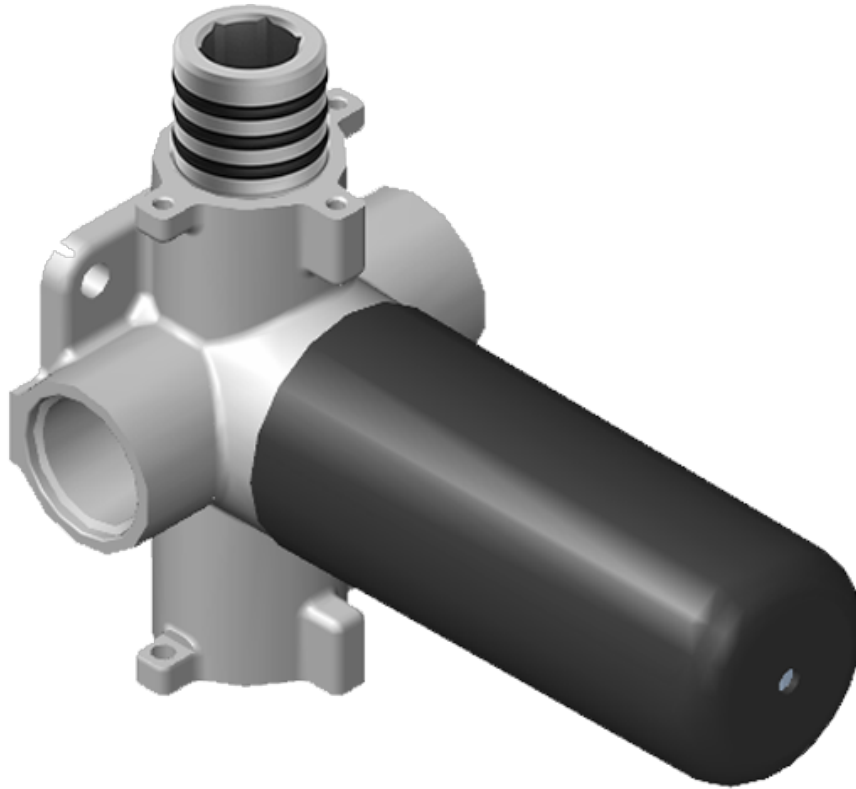

[www.graff-designs.com](http://www.graff-designs.com) | phone: 800-954-4723

SHOWER  
 Two-Way Diverter Volume Control  
 Valve WITH Off Function and Pass-  
 Through  
**G-8052**

**Information**

- 11.7 gpm @ 60 psi
- 3/4" universal inlets/outlets with female threads
- Operates one function at a time
- Stacking inlet and pass-through port feature
- Supplied with protective plastic cover
- CALGreen compliant depending on functions