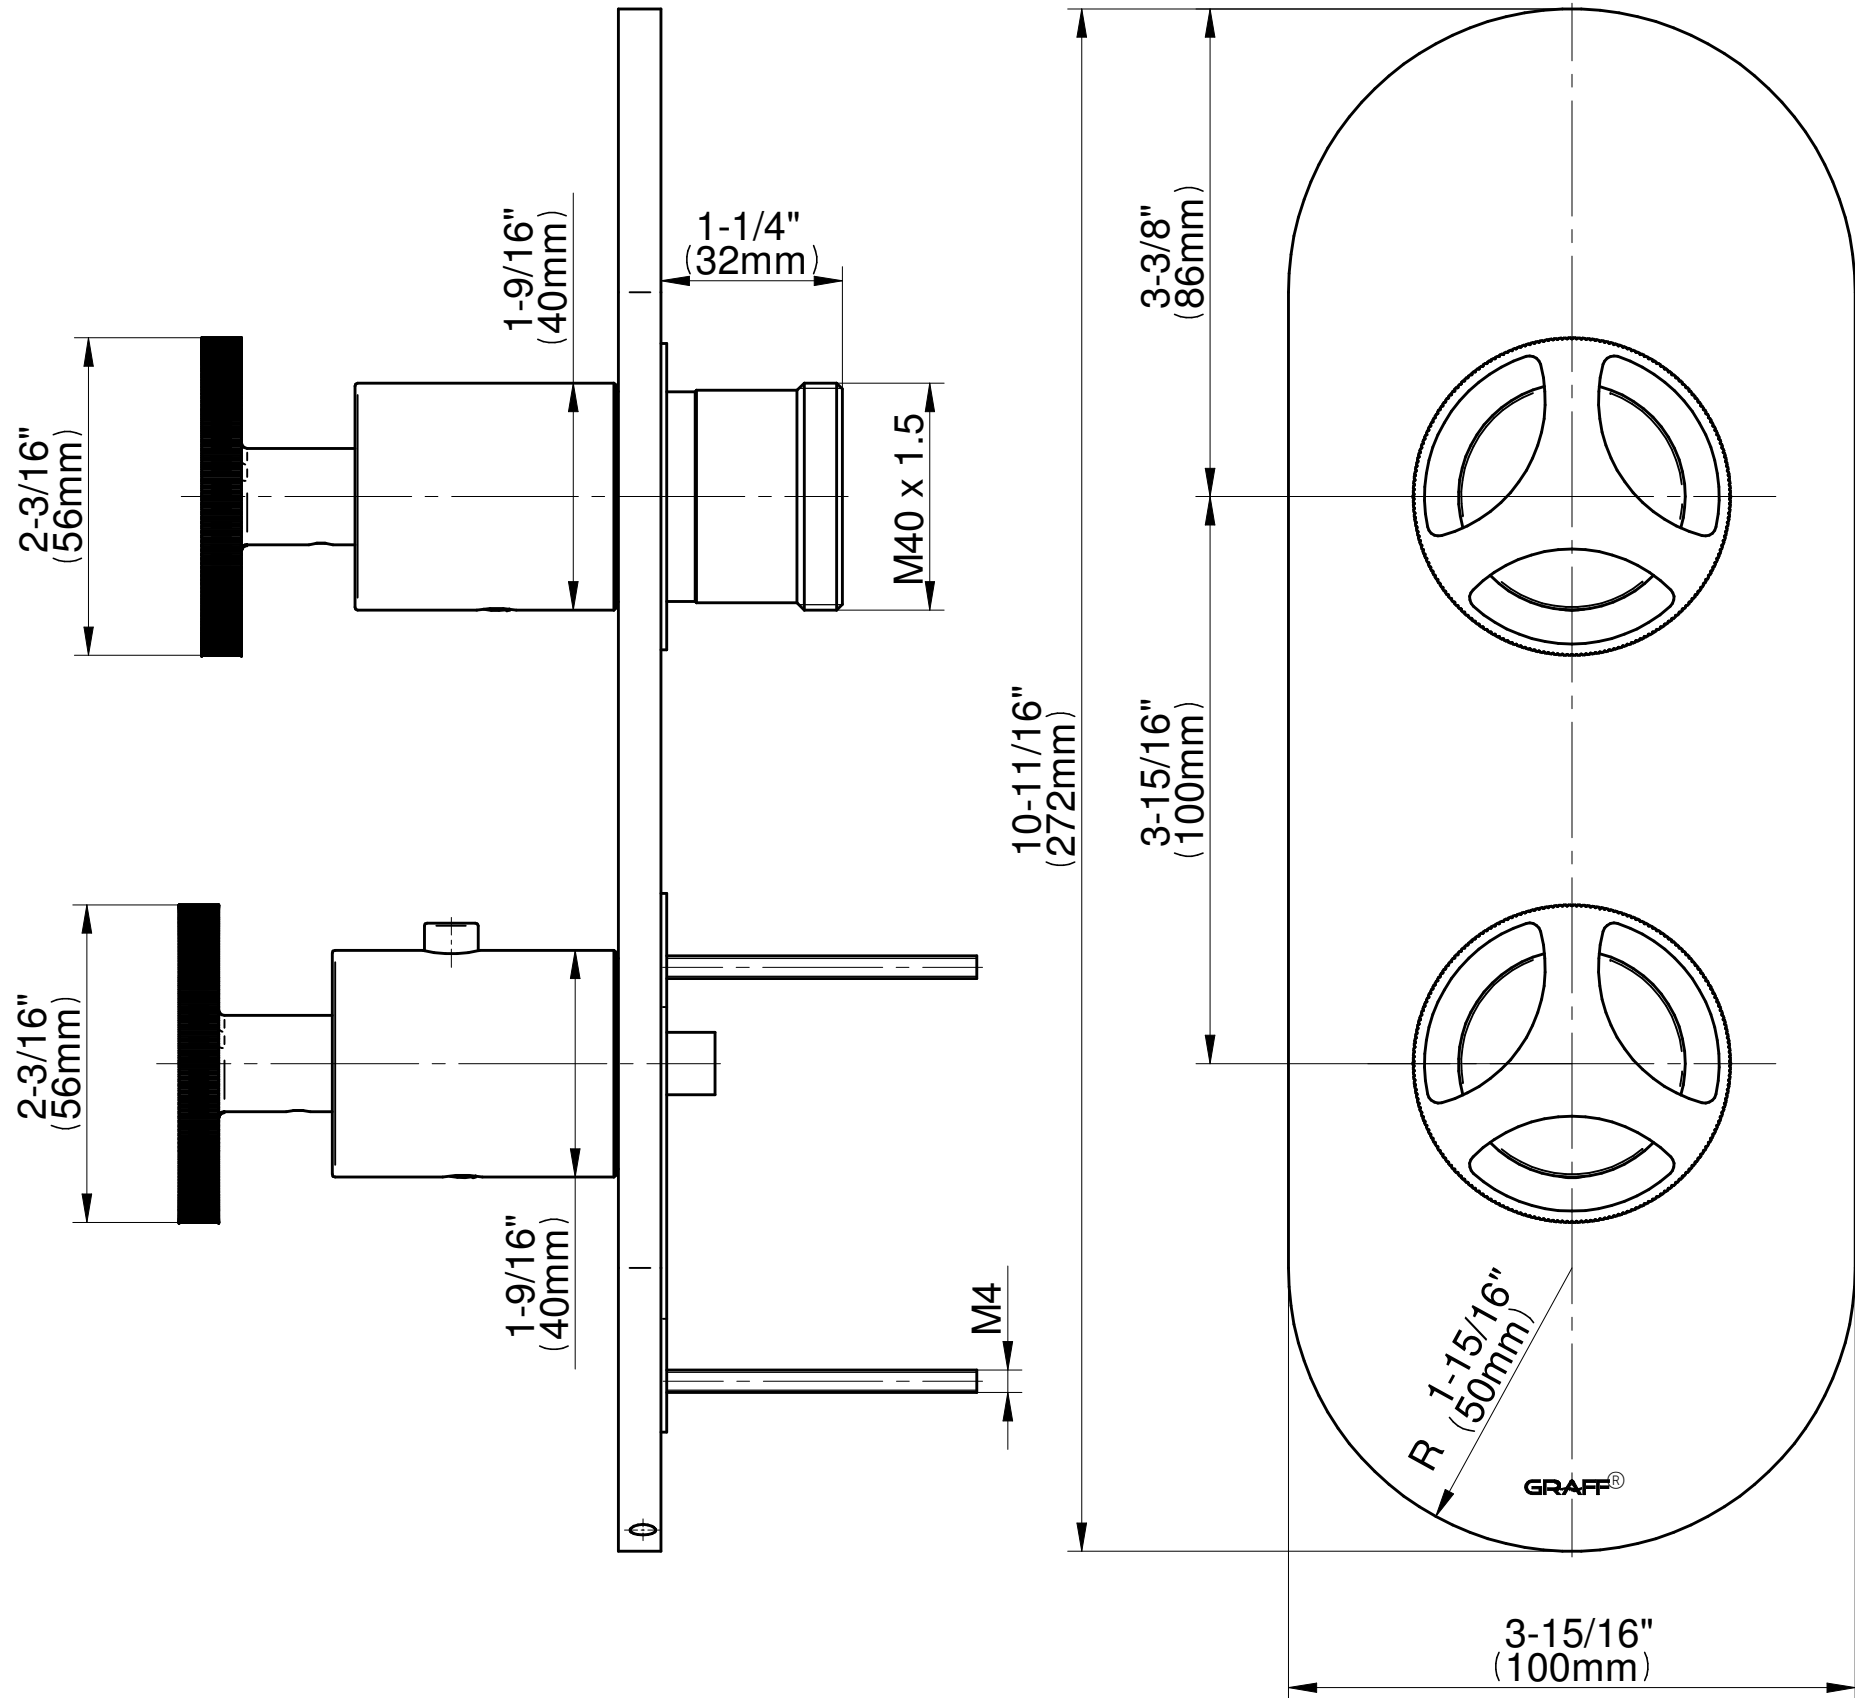

SHOWER
Harley M-Series Thermostatic
Shower System - Shower with
Handshower
GL2.022WD-C19E0

GRAFF®

Information

- 3/4" thermostatic valve and trim
- 3/4" 2-way diverter valve
- 8" showerhead with 12" wall-mounted shower arm
- Showerhead features no-clog, easy-clean spray nozzles
- Handshower set with wall bracket and 59" hose (PVD finishes use 59" flex hose)
- Flow rates: showerhead \leq 1.8 max gpm, handshower \leq 1.5 max gpm
- CALGreen

SHOWER
 Harley M-Series Valve Trim with
 Two Handles

Information

- Two metal handles
- Decorative trim plate
- Use with M-Series rough valves

Finishes

24K Gold

24K Brushed Gold

24K Brushed Gold with Onyx PVD Accents

HARLEY Series

GRAFF®
CUTTING EDGE DESIGN

SHOWER
Thermostatic Rough Valve
G-8006

GRAFF®

Information

- 12.9 gpm @ 60 psi
- 3/4" universal inlets
- Built-in service stops
- Stacking outlet feature
- Complete serviceability from front of all units
- Supplied with protective plastic cover
- CalGreen compliant dependent on functions