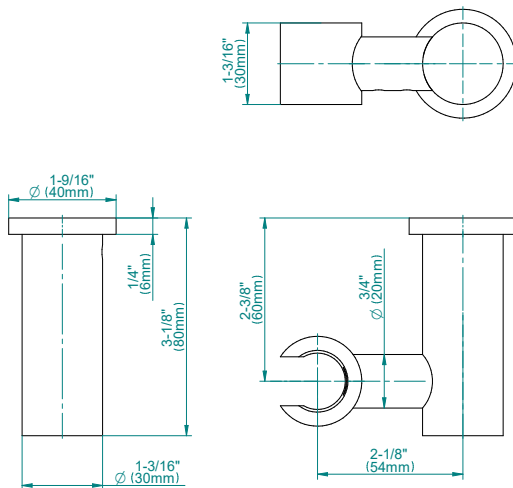

* Special order finish- call for availability

SHOWER
Contemporary Round Handshower
G-8714

GRAFF®

Information

- Solid brass construction
- Smooth, all-metal handle
- Shower hose not included
- Handshower flow rate ≤ 1.5 max gpm
- CALGreen