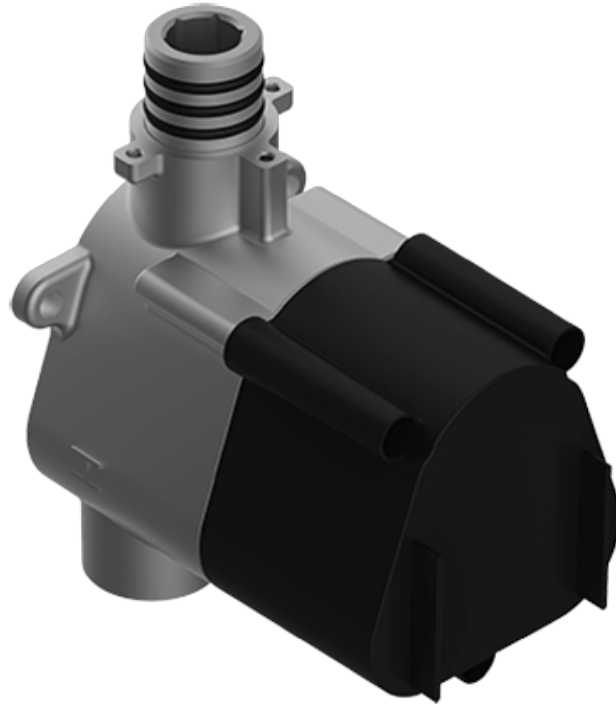

SHOWER
Harley M-Series Thermostatic
Shower System - Shower with
Handshower
GL2.022WD-C19E0

GRAFF®

Information

- 3/4" thermostatic valve and trim
- 3/4" 2-way diverter valve
- 8" showerhead with 12" wall-mounted shower arm
- Showerhead features no-clog, easy-clean spray nozzles
- Handshower set with wall bracket and 59" hose (PVD finishes use 59" flex hose)
- Flow rates: showerhead \leq 1.8 max gpm, handshower \leq 1.5 max gpm
- CALGreen

HARLEY Series

GRAFF®
CUTTING EDGE DESIGN

SHOWER
Thermostatic Rough Valve
G-8006

GRAFF®

Information

- 12.9 gpm @ 60 psi
- 3/4" universal inlets
- Built-in service stops
- Stacking outlet feature
- Complete serviceability from front of all units
- Supplied with protective plastic cover
- CalGreen compliant dependent on functions

Finishes

Architectural
White

G-8006

M-Series

3/4" Concealed Thermostatic Rough Valve

Product Features

- 12.9 gpm @ 60 psi
- 3/4" universal inlets
- Built-in service stops
- Stacking outlet feature
- Complete serviceability from front of all units
- Supplied with protective plastic cover
- CalGreen compliant dependent on functions

www.graff-faucets.com | phone: 800-954-4723

SHOWER
 Two-Way Diverter Volume Control
 Valve WITH Off Function and Pass-
 Through
G-8052

Information

- 11.7 gpm @ 60 psi
- 3/4" universal inlets/outlets with female threads
- Operates one function at a time
- Stacking inlet and pass-through port feature
- Supplied with protective plastic cover
- CALGreen compliant depending on functions