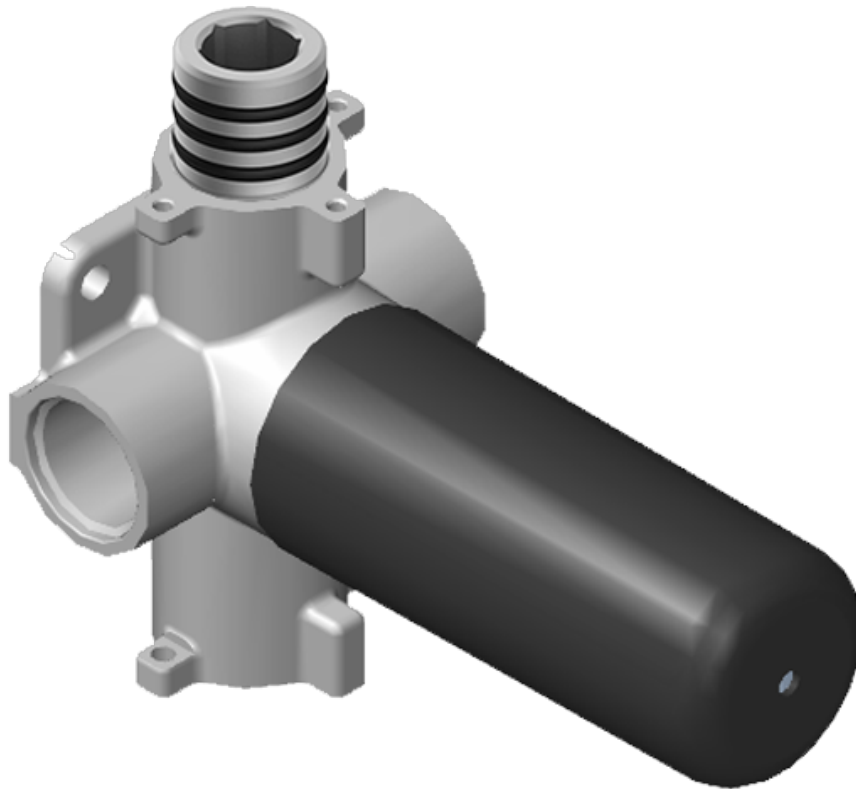

SHOWER
Harley M-Series Thermostatic
Shower System - Shower with
Handshower
GL2.022WD-C19E0

GRAFF®

Information

- 3/4" thermostatic valve and trim
- 3/4" 2-way diverter valve
- 8" showerhead with 12" wall-mounted shower arm
- Showerhead features no-clog, easy-clean spray nozzles
- Handshower set with wall bracket and 59" hose (PVD finishes use 59" flex hose)
- Flow rates: showerhead \leq 1.8 max gpm, handshower \leq 1.5 max gpm
- CALGreen

Finishes

Architectural
White

G-8006

M-Series

3/4" Concealed Thermostatic Rough Valve

Product Features

- 12.9 gpm @ 60 psi
- 3/4" universal inlets
- Built-in service stops
- Stacking outlet feature
- Complete serviceability from front of all units
- Supplied with protective plastic cover
- CalGreen compliant dependent on functions

www.graff-faucets.com | phone: 800-954-4723

SHOWER
 Two-Way Diverter Volume Control
 Valve WITH Off Function and Pass-
 Through
G-8052

Information

- 11.7 gpm @ 60 psi
- 3/4" universal inlets/outlets with female threads
- Operates one function at a time
- Stacking inlet and pass-through port feature
- Supplied with protective plastic cover
- CALGreen compliant depending on functions

Finishes

Architectural
White

G-8052 M-Series
 2-Way Diverter Volume Control Valve
 WITH Off Function and Pass-Through

Product Features

- 12.1 gpm @ 60 psi
- 3/4" universal inlets/outlets with female threads
- Stacking inlet and pass-through port feature
- Supplied with protective plastic cover
- CalGreen compliant dependent on functions