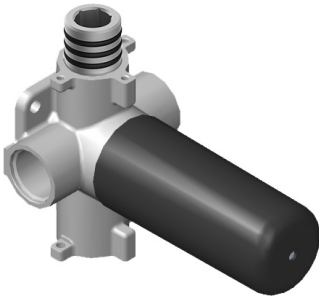

SHOWER
Harley M-Series Thermostatic
Shower System - Shower with
Handshower
GL2.022WD-C19E0

GRAFF®

Information

- 3/4" thermostatic valve and trim
- 3/4" 2-way diverter valve
- 8" showerhead with 12" wall-mounted shower arm
- Showerhead features no-clog, easy-clean spray nozzles
- Handshower set with wall bracket and 59" hose (PVD finishes use 59" flex hose)
- Flow rates: showerhead \leq 1.8 max gpm, handshower \leq 1.5 max gpm
- CALGreen

Finishes

Architectural
White

G-8006

M-Series

3/4" Concealed Thermostatic Rough Valve

Product Features

- 12.9 gpm @ 60 psi
- 3/4" universal inlets
- Built-in service stops
- Stacking outlet feature
- Complete serviceability from front of all units
- Supplied with protective plastic cover
- CalGreen compliant dependent on functions

www.graff-faucets.com | phone: 800-954-4723

SHOWER
 Two-Way Diverter Volume Control
 Valve WITH Off Function and Pass-
 Through
G-8052

Information

- 11.7 gpm @ 60 psi
- 3/4" universal inlets/outlets with female threads
- Operates one function at a time
- Stacking inlet and pass-through port feature
- Supplied with protective plastic cover
- CALGreen compliant depending on functions

Finishes

Architectural
White

G-8052 M-Series
 2-Way Diverter Volume Control Valve
 WITH Off Function and Pass-Through

Product Features

- 12.1 gpm @ 60 psi
- 3/4" universal inlets/outlets with female threads
- Stacking inlet and pass-through port feature
- Supplied with protective plastic cover
- CalGreen compliant dependent on functions