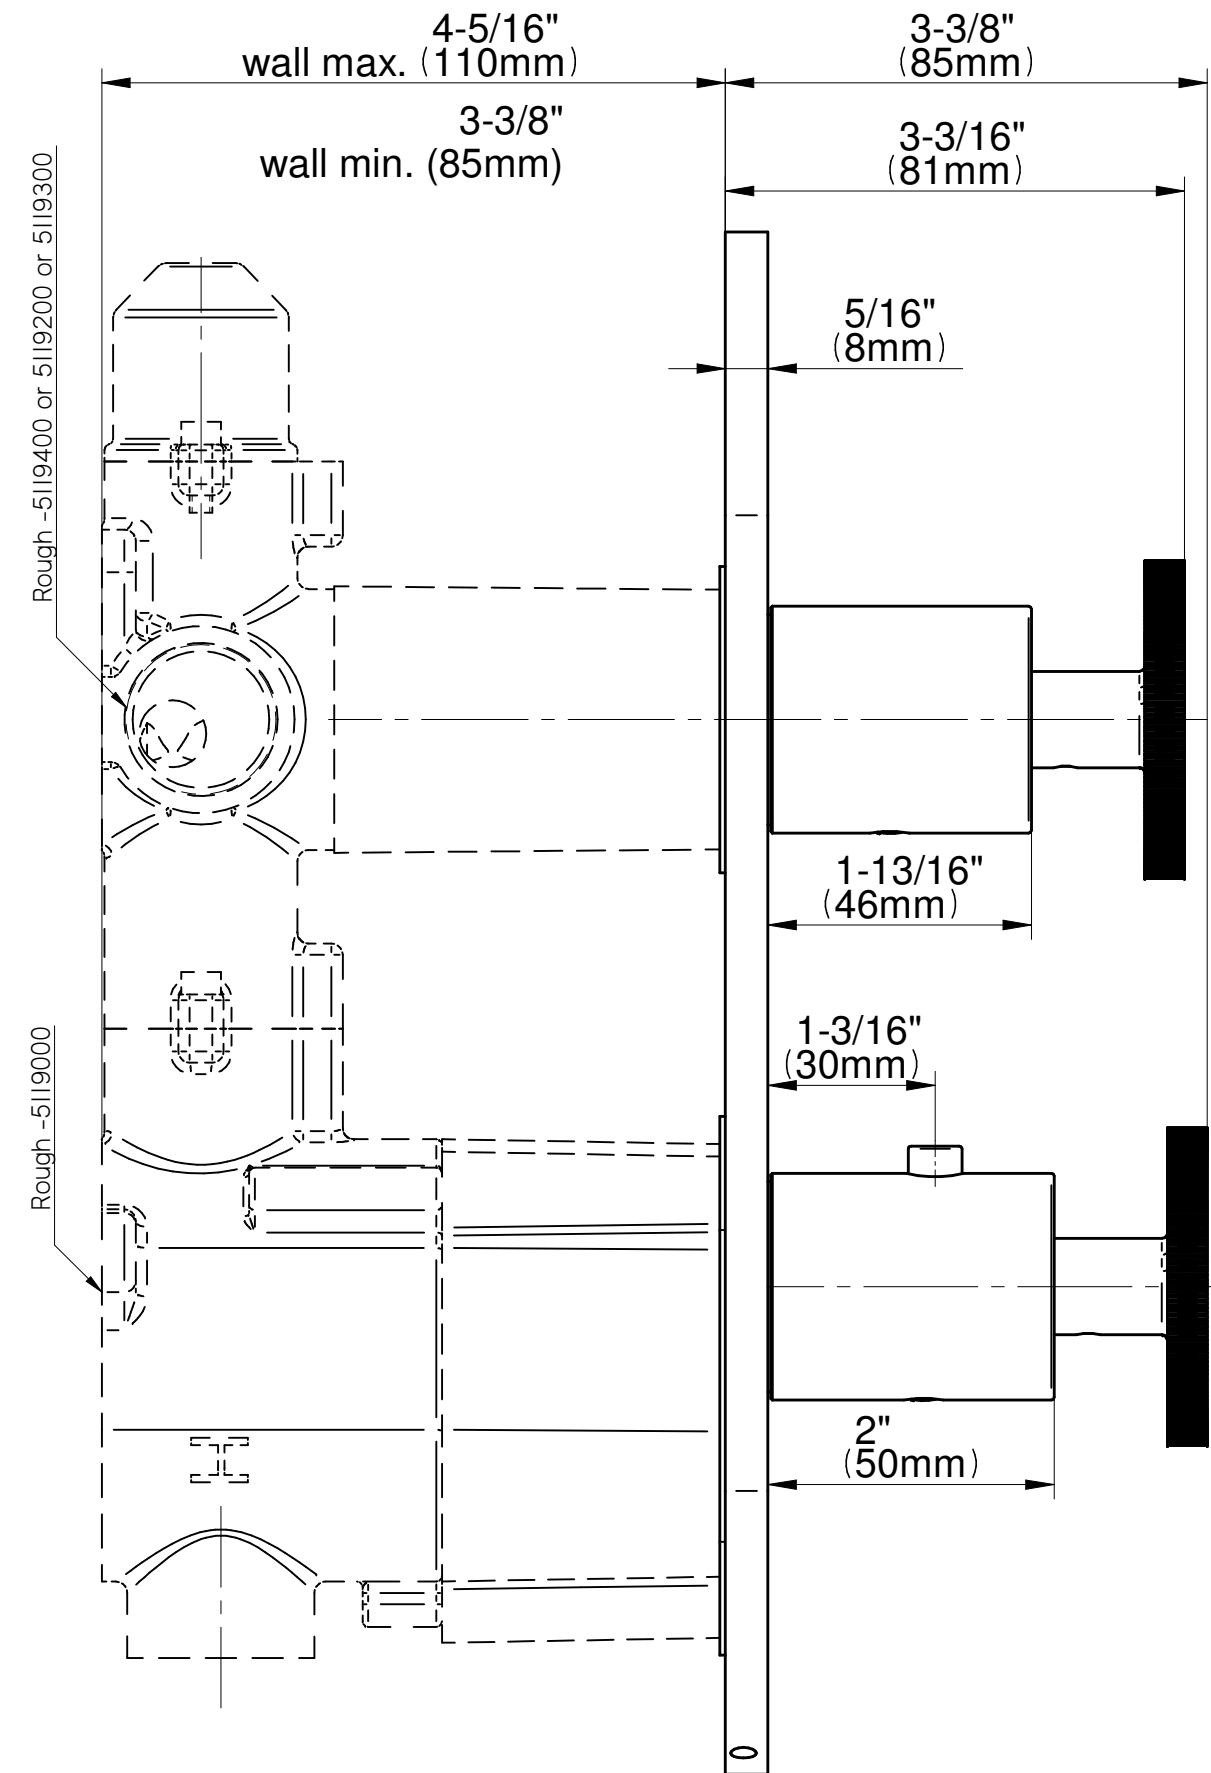

G-8047-C19E0

HARLEY Series

GRAFF®
CUTTING EDGE DESIGN