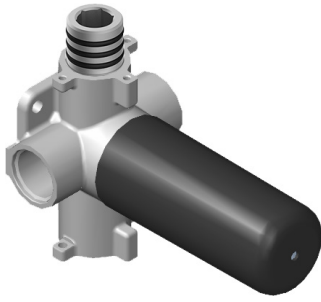

G-8052 M-Series
2-Way Diverter Volume Control Valve
WITH Off Function and Pass-Through

Product Features

- 12.1 gpm @ 60 psi
- 3/4" universal inlets/outlets with female threads
- Stacking inlet and pass-through port feature
- Supplied with protective plastic cover
- CalGreen compliant dependent on functions

Code Compliance

- CALGreen

Warranty

- Limited lifetime warranty

For complete warranty information go to www.graff-faucets.com/en/info/faqs