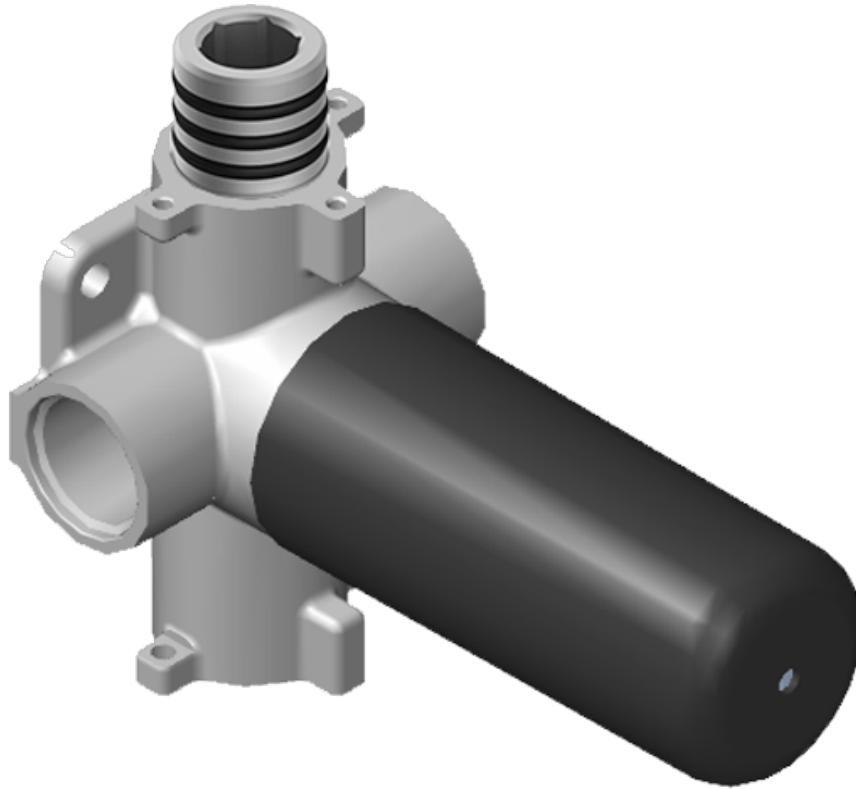

\* Special order finish- call for availability

SHOWER  
 Two-Way Diverter Volume Control  
 Valve WITH Off Function and Pass-  
 Through  
**G-8052**

**Information**

- 11.7 gpm @ 60 psi
- 3/4" universal inlets/outlets with female threads
- Operates one function at a time
- Stacking inlet and pass-through port feature
- Supplied with protective plastic cover
- CALGreen compliant depending on functions