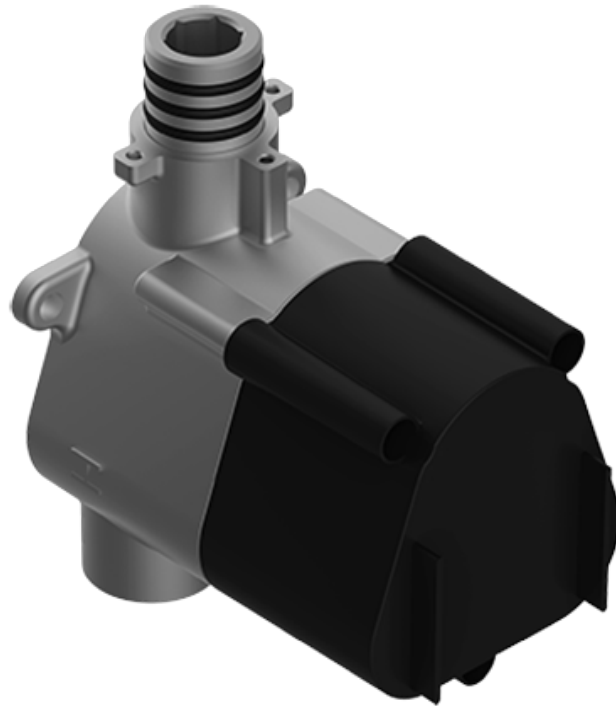

SHOWER  
Sento M-Series Thermostatic  
Shower System - Shower with  
Handshower  
**GL2.022WD-LM42E0**

---

**GRAFF®**

## Information

- 3/4" thermostatic valve and trim
- 3/4" 2-way diverter valve
- 8" showerhead with 12" wall-mounted shower arm
- Showerhead features no-clog, easy-clean spray nozzles
- Handshower set with wall bracket and 59" hose (PVD finishes use 59" flex hose)
- Optional extension kit
- Flow rates: showerhead  $\leq 1.8$  max gpm, handshower  $\leq 1.5$  max gpm
- CALGreen

SHOWER  
Thermostatic Rough Valve  
**G-8006**

**Information**

- 12.9 gpm @ 60 psi
- 3/4" universal inlets
- Built-in service stops
- Stacking outlet feature
- Complete serviceability from front of all units
- Supplied with protective plastic cover
- CalGreen compliant dependent on functions

# G-8006

M-Series

3/4" Concealed Thermostatic Rough Valve