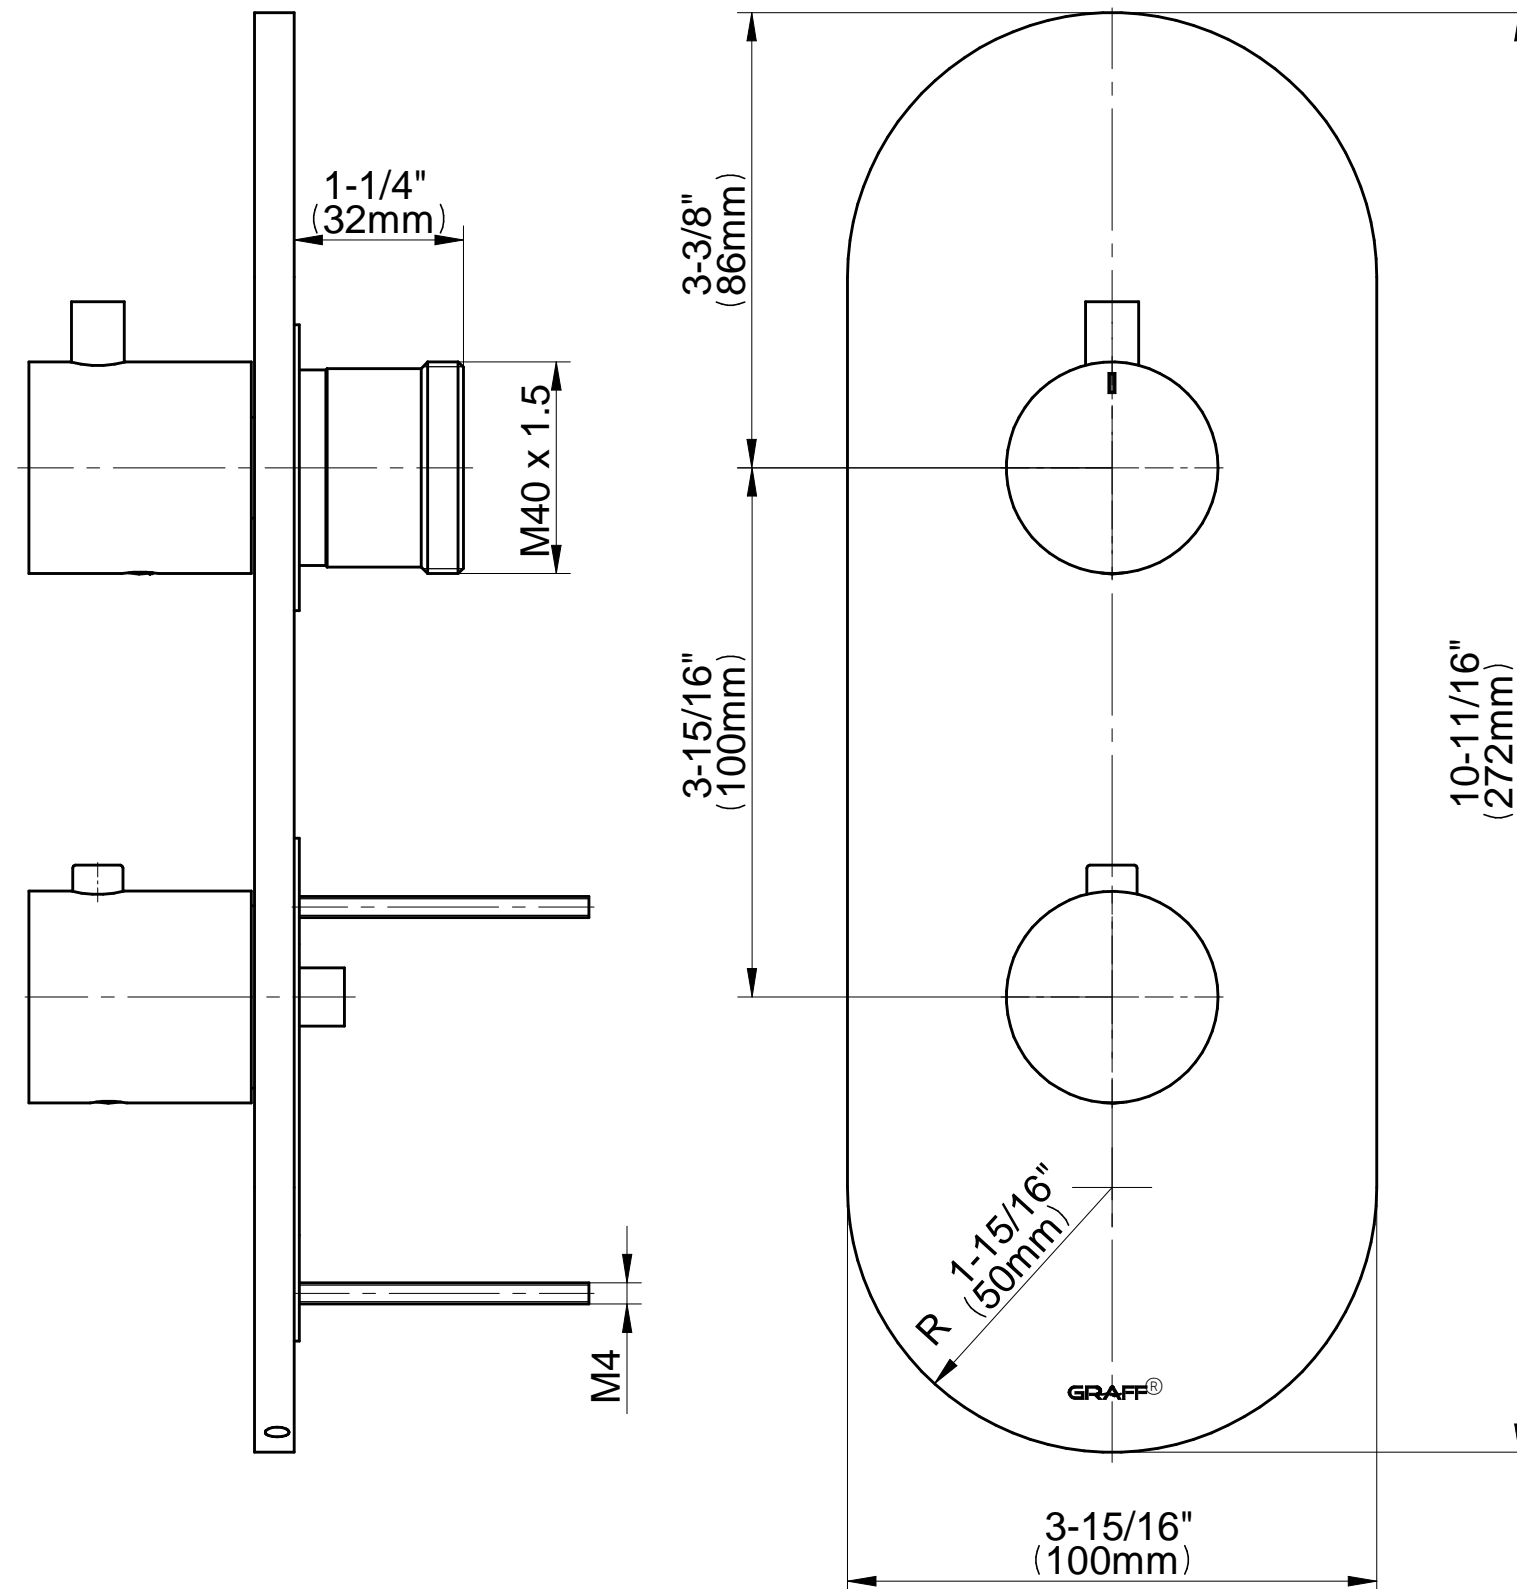

SHOWER
Phase M-Series Thermostatic
Shower System - Shower with
Handshower
GL2.022WD-LM45E0

GRAFF®

Information

- 3/4" thermostatic valve and trim
- 3/4" 2-way diverter valve
- 8" showerhead with 12" wall-mounted shower arm
- Showerhead features no-clog, easy-clean spray nozzles
- Handshower set with wall bracket and 59" hose
- Optional extension kit
- Flow rates: showerhead ≤ 1.8 max gpm, handshower ≤ 1.5 max gpm
- CALGreen

www.graff-faucets.com | phone: 800-954-4723

SHOWER
M-Series Round Thermostatic
2-Hole Trim Plate and Handle
G-8047-RH0-T

GRAFF[®]

Information

- Two metal handles
- Decorative trim plate
- Use with G-8006 and G-8076 or G-8052 or G-8053 thermostatic rough valves
- To complete package, you must order rough valves

Polished
Nickel

Architectural
White

G-8047-RH/RH1-T

Round Two Holes Trim Plate - M-Series

SHOWER
Two-Way Diverter Volume Control
Valve WITH Off Function and Pass-
Through
G-8052

GRAFF®

Information

- 11.7 gpm @ 60 psi
- 3/4" universal inlets/outlets with female threads
- Operates one function at a time
- Stacking inlet and pass-through port feature
- Supplied with protective plastic cover
- CALGreen compliant depending on functions