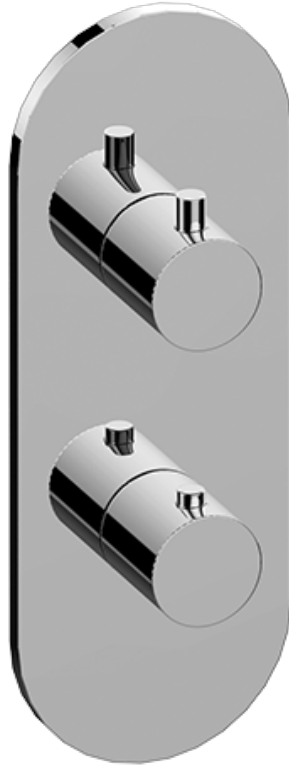

SHOWER
Phase M-Series Thermostatic
Shower System - Shower with
Handshower
GL2.022WD-LM45E0

GRAFF®

Information

- 3/4" thermostatic valve and trim
- 3/4" 2-way diverter valve
- 8" showerhead with 12" wall-mounted shower arm
- Showerhead features no-clog, easy-clean spray nozzles
- Handshower set with wall bracket and 59" hose
- Optional extension kit
- Flow rates: showerhead ≤ 1.8 max gpm, handshower ≤ 1.5 max gpm
- CALGreen

Polished
Nickel

Architectural
White

G-8006

M-Series

3/4" Concealed Thermostatic Rough Valve

Product Features

- 12.9 gpm @ 60 psi
- 3/4" universal inlets
- Built-in service stops
- Stacking outlet feature
- Complete serviceability from front of all units
- Supplied with protective plastic cover
- CalGreen compliant dependent on functions

www.graff-faucets.com | phone: 800-954-4723

SHOWER
M-Series Round Thermostatic
2-Hole Trim Plate and Handle
G-8047-RH0-T

GRAFF[®]

Information

- Two metal handles
- Decorative trim plate
- Use with G-8006 and G-8076 or G-8052 or G-8053 thermostatic rough valves
- To complete package, you must order rough valves

Polished
Nickel

Architectural
White

G-8047-RH/RH1-T

Round Two Holes Trim Plate - M-Series

SHOWER
Two-Way Diverter Volume Control
Valve WITH Off Function and Pass-
Through
G-8052

GRAFF®

Information

- 11.7 gpm @ 60 psi
- 3/4" universal inlets/outlets with female threads
- Operates one function at a time
- Stacking inlet and pass-through port feature
- Supplied with protective plastic cover
- CALGreen compliant depending on functions