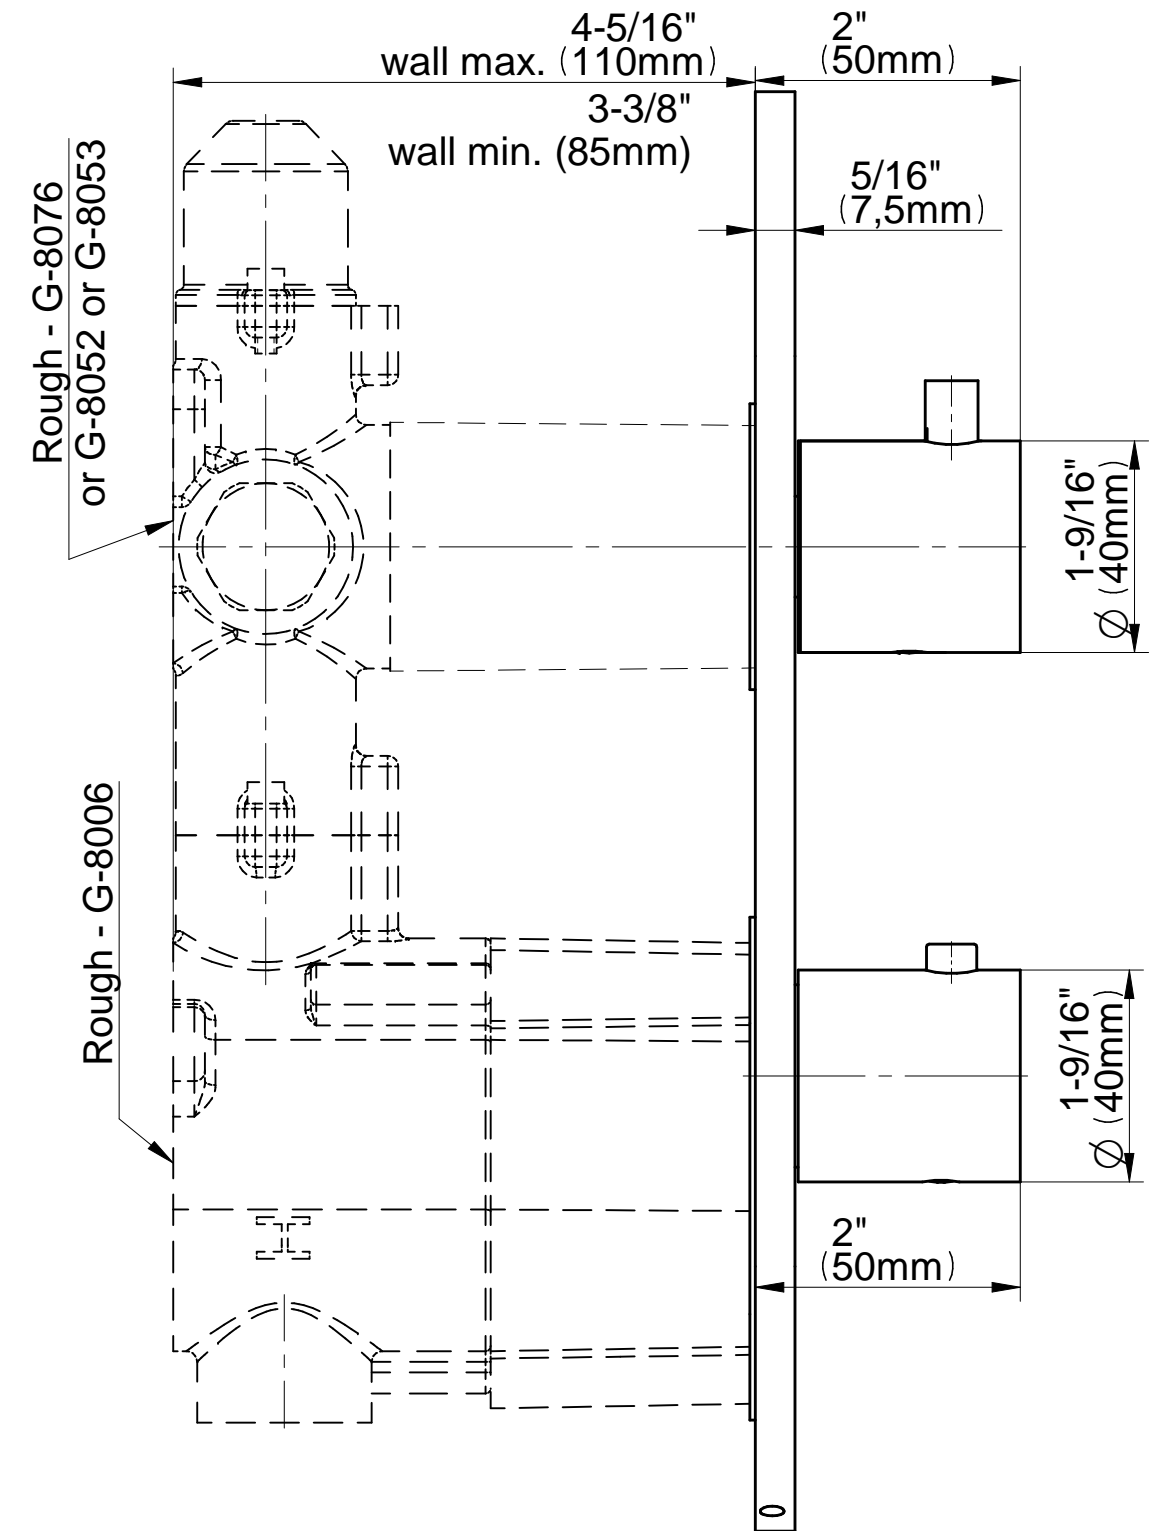

SHOWER
Phase M-Series Thermostatic
Shower System - Shower with
Handshower
GL2.022WD-LM45E0

GRAFF®

Information

- 3/4" thermostatic valve and trim
- 3/4" 2-way diverter valve
- 8" showerhead with 12" wall-mounted shower arm
- Showerhead features no-clog, easy-clean spray nozzles
- Handshower set with wall bracket and 59" hose
- Optional extension kit
- Flow rates: showerhead ≤ 1.8 max gpm, handshower ≤ 1.5 max gpm
- CALGreen

Polished
Nickel

Architectural
White

G-8047-RH/RH1-T

Round Two Holes Trim Plate - M-Series

SHOWER
Two-Way Diverter Volume Control
Valve WITH Off Function and Pass-
Through
G-8052

GRAFF®

Information

- 11.7 gpm @ 60 psi
- 3/4" universal inlets/outlets with female threads
- Operates one function at a time
- Stacking inlet and pass-through port feature
- Supplied with protective plastic cover
- CALGreen compliant depending on functions