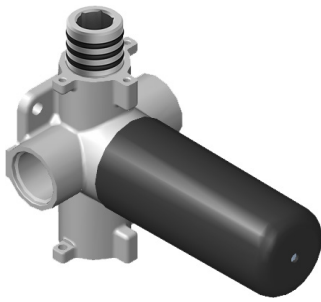

SHOWER
Phase M-Series Thermostatic
Shower System - Shower with
Handshower
GL2.022WD-LM45E0

GRAFF®

Information

- 3/4" thermostatic valve and trim
- 3/4" 2-way diverter valve
- 8" showerhead with 12" wall-mounted shower arm
- Showerhead features no-clog, easy-clean spray nozzles
- Handshower set with wall bracket and 59" hose
- Optional extension kit
- Flow rates: showerhead ≤ 1.8 max gpm, handshower ≤ 1.5 max gpm
- CALGreen

Polished
Nickel

Architectural
White

G-8006

M-Series

3/4" Concealed Thermostatic Rough Valve

Product Features

- 12.9 gpm @ 60 psi
- 3/4" universal inlets
- Built-in service stops
- Stacking outlet feature
- Complete serviceability from front of all units
- Supplied with protective plastic cover
- CalGreen compliant dependent on functions

Polished
Nickel

Architectural
White

G-8047-RH/RH1-T

Round Two Holes Trim Plate - M-Series

SHOWER
Two-Way Diverter Volume Control
Valve WITH Off Function and Pass-
Through
G-8052

GRAFF®

Information

- 11.7 gpm @ 60 psi
- 3/4" universal inlets/outlets with female threads
- Operates one function at a time
- Stacking inlet and pass-through port feature
- Supplied with protective plastic cover
- CALGreen compliant depending on functions

Polished
Nickel

Architectural
White

G-8052 M-Series
 2-Way Diverter Volume Control Valve
 WITH Off Function and Pass-Through

Product Features

- 12.1 gpm @ 60 psi
- 3/4" universal inlets/outlets with female threads
- Stacking inlet and pass-through port feature
- Supplied with protective plastic cover
- CalGreen compliant dependent on functions