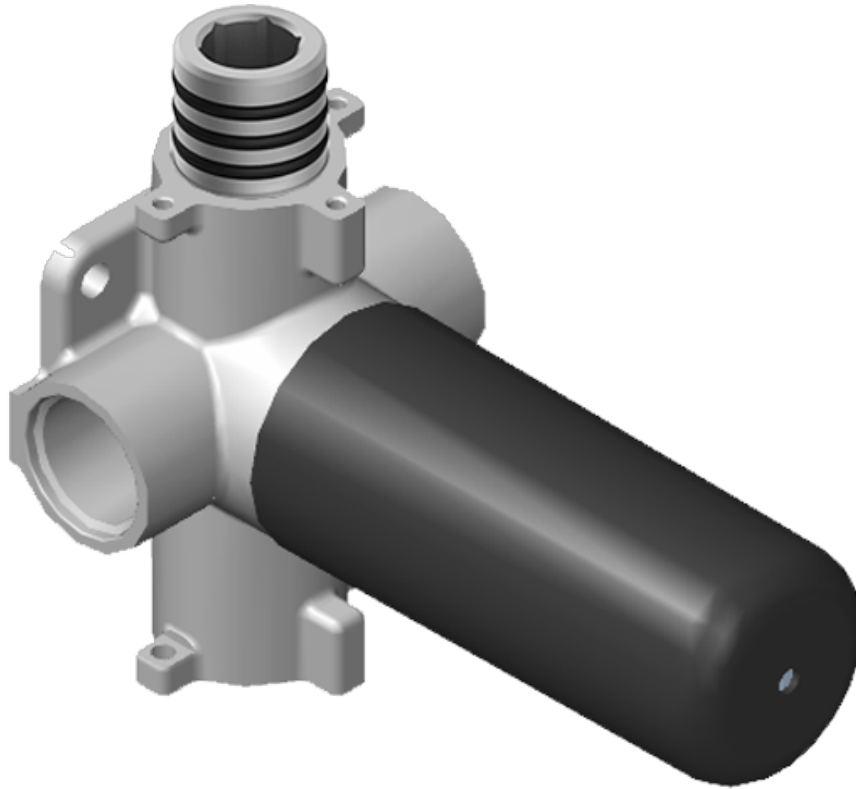

SHOWER
Phase M-Series Thermostatic
Shower System - Shower with
Handshower
GL2.022WD-LM45E0

GRAFF®

Information

- 3/4" thermostatic valve and trim
- 3/4" 2-way diverter valve
- 8" showerhead with 12" wall-mounted shower arm
- Showerhead features no-clog, easy-clean spray nozzles
- Handshower set with wall bracket and 59" hose
- Optional extension kit
- Flow rates: showerhead ≤ 1.8 max gpm, handshower ≤ 1.5 max gpm
- CALGreen

www.graff-faucets.com | phone: 800-954-4723

SHOWER
M-Series Round Thermostatic
2-Hole Trim Plate and Handle
G-8047-RH0-T

GRAFF[®]

Information

- Two metal handles
- Decorative trim plate
- Use with G-8006 and G-8076 or G-8052 or G-8053 thermostatic rough valves
- To complete package, you must order rough valves

Polished
Nickel

Architectural
White

G-8047-RH/RH1-T

Round Two Holes Trim Plate - M-Series

SHOWER
Two-Way Diverter Volume Control
Valve WITH Off Function and Pass-
Through
G-8052

GRAFF®

Information

- 11.7 gpm @ 60 psi
- 3/4" universal inlets/outlets with female threads
- Operates one function at a time
- Stacking inlet and pass-through port feature
- Supplied with protective plastic cover
- CALGreen compliant depending on functions

Polished
Nickel

Architectural
White

G-8052 M-Series
 2-Way Diverter Volume Control Valve
 WITH Off Function and Pass-Through

Product Features

- 12.1 gpm @ 60 psi
- 3/4" universal inlets/outlets with female threads
- Stacking inlet and pass-through port feature
- Supplied with protective plastic cover
- CalGreen compliant dependent on functions