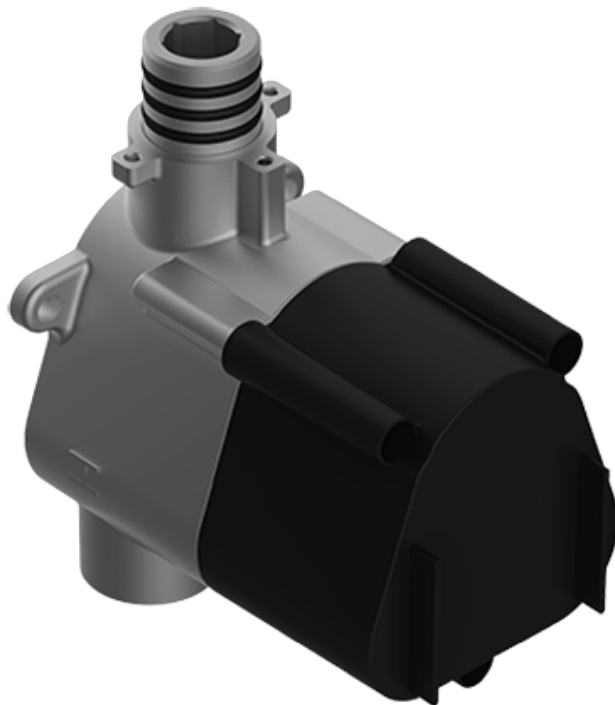

SHOWER
Harley M-Series Thermostatic
Shower System - Shower with
Handshower
GL2.022WD-LM57C19

GRAFF®

Information

- 3/4" thermostatic valve and trim
- 3/4" 2-way diverter valve
- 8" showerhead with 12" wall-mounted shower arm
- Showerhead features no-clog, easy-clean spray nozzles
- Handshower set with wall bracket and 59" hose (PVD finishes use 59" flex hose)
- Flow rates: showerhead \leq 1.8 max gpm, handshower \leq 1.5 max gpm
- CALGreen

M-Series

SHOWER
Thermostatic Rough Valve
G-8006

GRAFF®

Information

- 12.9 gpm @ 60 psi
- 3/4" universal inlets
- Built-in service stops
- Stacking outlet feature
- Complete serviceability from front of all units
- Supplied with protective plastic cover
- CalGreen compliant dependent on functions

Finishes

Architectural
White

G-8006

M-Series

3/4" Concealed Thermostatic Rough Valve

Product Features

- 12.9 gpm @ 60 psi
- 3/4" universal inlets
- Built-in service stops
- Stacking outlet feature
- Complete serviceability from front of all units
- Supplied with protective plastic cover
- CalGreen compliant dependent on functions

www.graff-faucets.com | phone: 800-954-4723

SHOWER
 Two-Way Diverter Volume Control
 Valve WITH Off Function and Pass-
 Through
G-8052

Information

- 11.7 gpm @ 60 psi
- 3/4" universal inlets/outlets with female threads
- Operates one function at a time
- Stacking inlet and pass-through port feature
- Supplied with protective plastic cover
- CALGreen compliant depending on functions