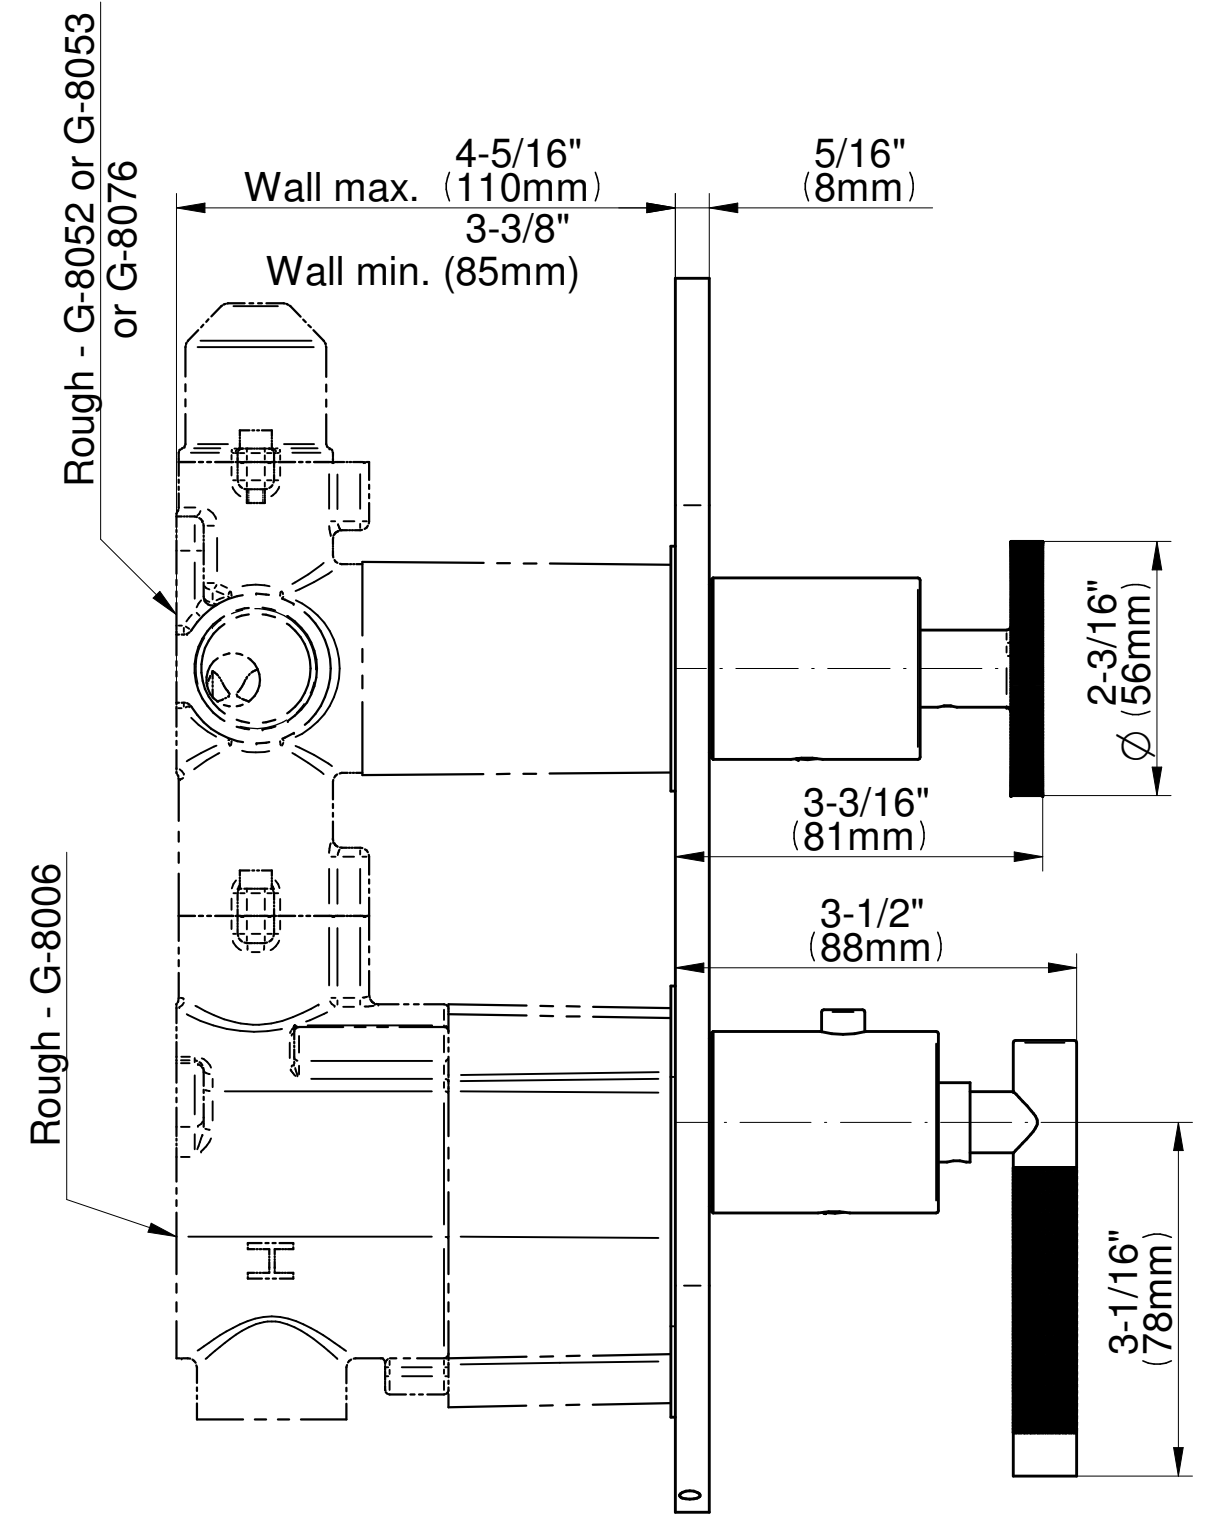

G-8047-LM57C19-T

M-Series