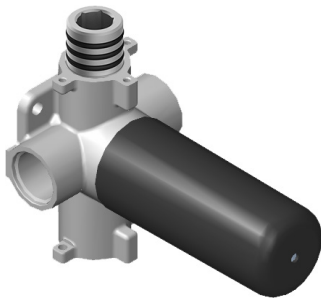

SHOWER
Harley M-Series Thermostatic
Shower System - Shower with
Handshower
GL2.022WD-LM57C19

GRAFF®

Information

- 3/4" thermostatic valve and trim
- 3/4" 2-way diverter valve
- 8" showerhead with 12" wall-mounted shower arm
- Showerhead features no-clog, easy-clean spray nozzles
- Handshower set with wall bracket and 59" hose (PVD finishes use 59" flex hose)
- Flow rates: showerhead \leq 1.8 max gpm, handshower \leq 1.5 max gpm
- CALGreen

Finishes

Architectural
White

G-8006

M-Series

3/4" Concealed Thermostatic Rough Valve

Product Features

- 12.9 gpm @ 60 psi
- 3/4" universal inlets
- Built-in service stops
- Stacking outlet feature
- Complete serviceability from front of all units
- Supplied with protective plastic cover
- CalGreen compliant dependent on functions

www.graff-faucets.com | phone: 800-954-4723

SHOWER
 Two-Way Diverter Volume Control
 Valve WITH Off Function and Pass-
 Through
G-8052

Information

- 11.7 gpm @ 60 psi
- 3/4" universal inlets/outlets with female threads
- Operates one function at a time
- Stacking inlet and pass-through port feature
- Supplied with protective plastic cover
- CALGreen compliant depending on functions

Finishes

Architectural
White

G-8052 M-Series
 2-Way Diverter Volume Control Valve
 WITH Off Function and Pass-Through

Product Features

- 12.1 gpm @ 60 psi
- 3/4" universal inlets/outlets with female threads
- Stacking inlet and pass-through port feature
- Supplied with protective plastic cover
- CalGreen compliant dependent on functions