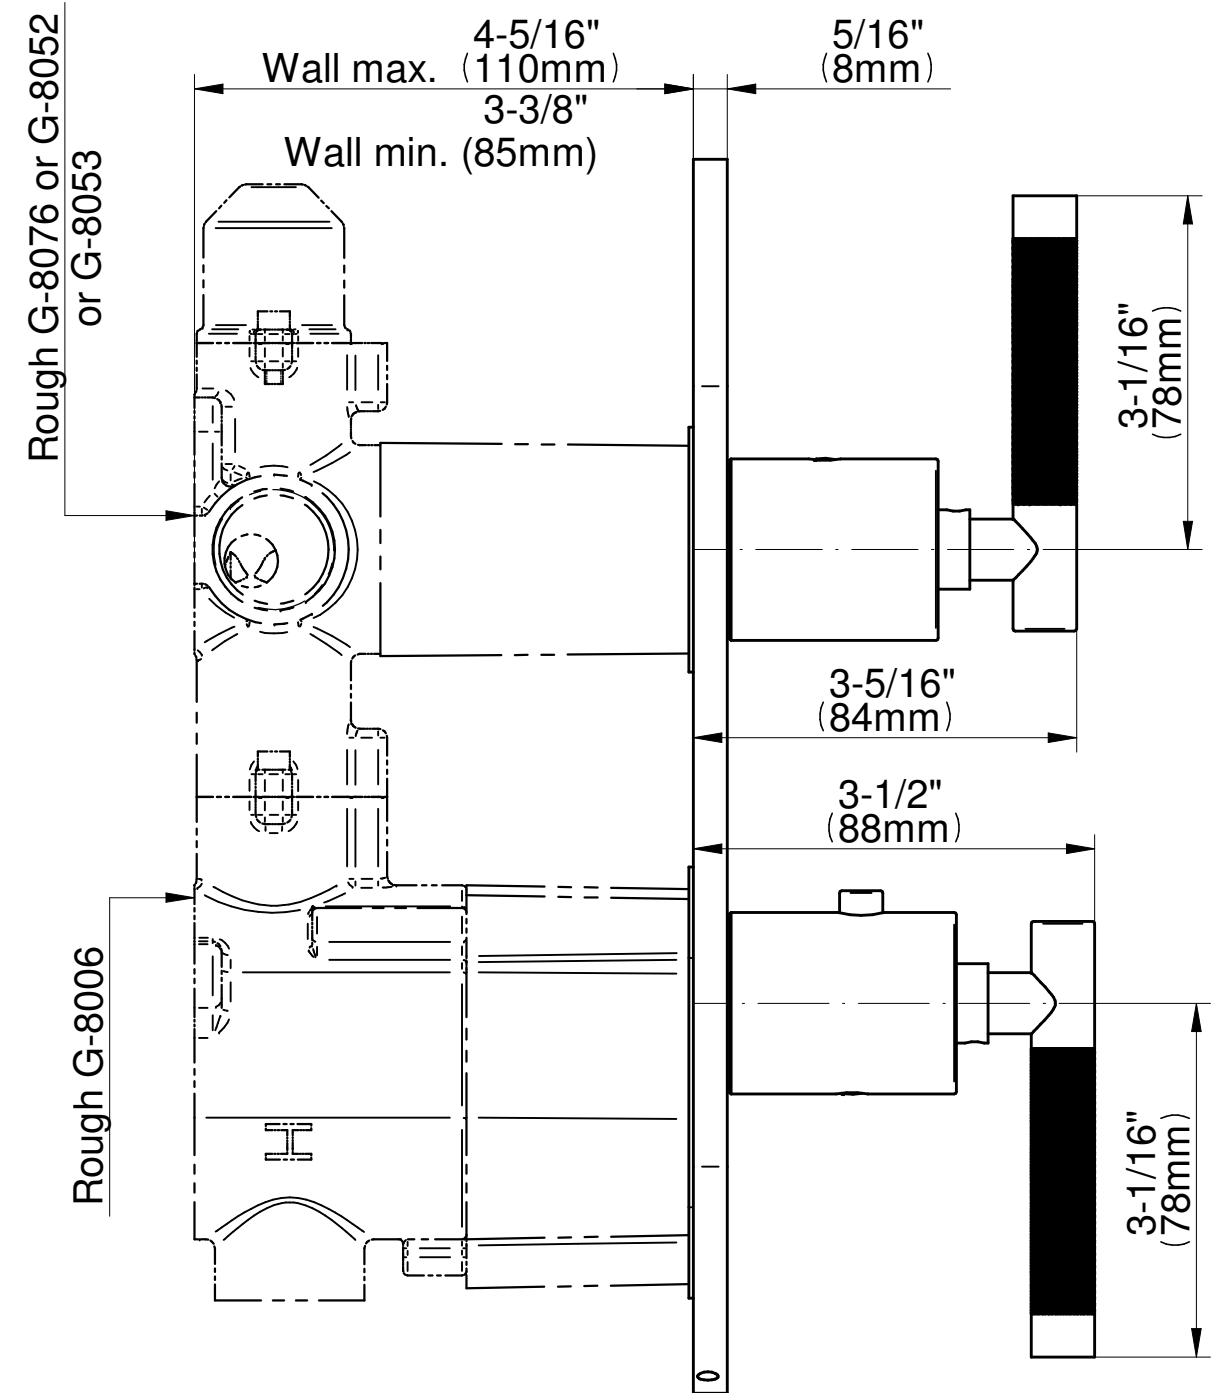

SHOWER
Harley M-Series Thermostatic
Shower System - Shower with
Handshower
GL2.022WD-LM57E0

GRAFF®

Information

- 3/4" thermostatic valve and trim
- 3/4" 2-way diverter valve
- 8" showerhead with 12" wall-mounted shower arm
- Showerhead features no-clog, easy-clean spray nozzles
- Handshower set with wall bracket and 59" hose (PVD finishes use 59" flex hose)
- Flow rates: showerhead \leq 1.8 max gpm, handshower \leq 1.5 max gpm
- ADA
- CALGreen

Finishes

Architectural
White

G-8047-LM57E0-T

M-series Series

SHOWER
Thermostatic Rough Valve
G-8006

GRAFF®

Information

- 12.9 gpm @ 60 psi
- 3/4" universal inlets
- Built-in service stops
- Stacking outlet feature
- Complete serviceability from front of all units
- Supplied with protective plastic cover
- CalGreen compliant dependent on functions