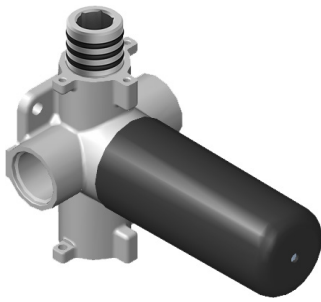

Finishes

Architectural
White

G-8006

M-Series

3/4" Concealed Thermostatic Rough Valve

Product Features

- 12.9 gpm @ 60 psi
- 3/4" universal inlets
- Built-in service stops
- Stacking outlet feature
- Complete serviceability from front of all units
- Supplied with protective plastic cover
- CalGreen compliant dependent on functions

www.graff-faucets.com | phone: 800-954-4723

SHOWER
 Two-Way Diverter Volume Control
 Valve WITH Off Function and Pass-
 Through
G-8052

Information

- 11.7 gpm @ 60 psi
- 3/4" universal inlets/outlets with female threads
- Operates one function at a time
- Stacking inlet and pass-through port feature
- Supplied with protective plastic cover
- CALGreen compliant depending on functions

Finishes

Architectural
White

G-8052 M-Series
 2-Way Diverter Volume Control Valve
 WITH Off Function and Pass-Through

Product Features

- 12.1 gpm @ 60 psi
- 3/4" universal inlets/outlets with female threads
- Stacking inlet and pass-through port feature
- Supplied with protective plastic cover
- CalGreen compliant dependent on functions

www.graff-faucets.com | phone: 800-954-4723

SHOWER
8" Round Brass Showerhead
G-8449

GRAFF®

Information

- 1/4" thick
- 169 no-clog, easy-clean rubber spray nozzles
- Recommended use with ceiling shower arm
- Recommended for use at no more than 10 degrees tilt
- Showerhead flow rate ≤ 1.8 max gpm
- CALGreen