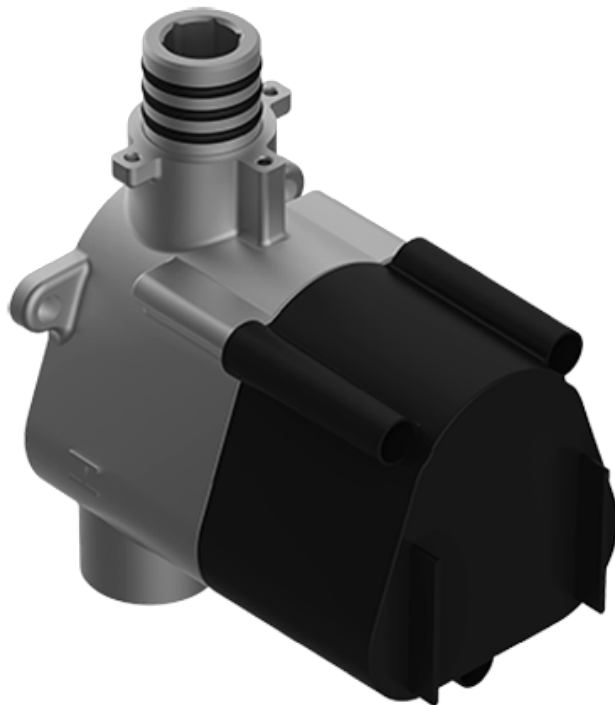

SHOWER
Harley M-Series Thermostatic
Shower System - Shower with
Handshower
GL2.022WD-LM57E0

GRAFF®

Information

- 3/4" thermostatic valve and trim
- 3/4" 2-way diverter valve
- 8" showerhead with 12" wall-mounted shower arm
- Showerhead features no-clog, easy-clean spray nozzles
- Handshower set with wall bracket and 59" hose (PVD finishes use 59" flex hose)
- Flow rates: showerhead \leq 1.8 max gpm, handshower \leq 1.5 max gpm
- ADA
- CALGreen

SHOWER
Harley M-Series Valve Trim with
Two Handles

GRAFF®

Information

- Two metal handles
- Decorative trim plate
- Use with M-Series rough valves
- LM57E0 handles should not be used with 3-way diverter valve
- ADA

Finishes

Architectural
White

G-8047-LM57E0-T

M-series Series

SHOWER
Thermostatic Rough Valve
G-8006

GRAFF®

Information

- 12.9 gpm @ 60 psi
- 3/4" universal inlets
- Built-in service stops
- Stacking outlet feature
- Complete serviceability from front of all units
- Supplied with protective plastic cover
- CalGreen compliant dependent on functions

Finishes

Architectural
White

G-8006

M-Series

3/4" Concealed Thermostatic Rough Valve

Product Features

- 12.9 gpm @ 60 psi
- 3/4" universal inlets
- Built-in service stops
- Stacking outlet feature
- Complete serviceability from front of all units
- Supplied with protective plastic cover
- CalGreen compliant dependent on functions