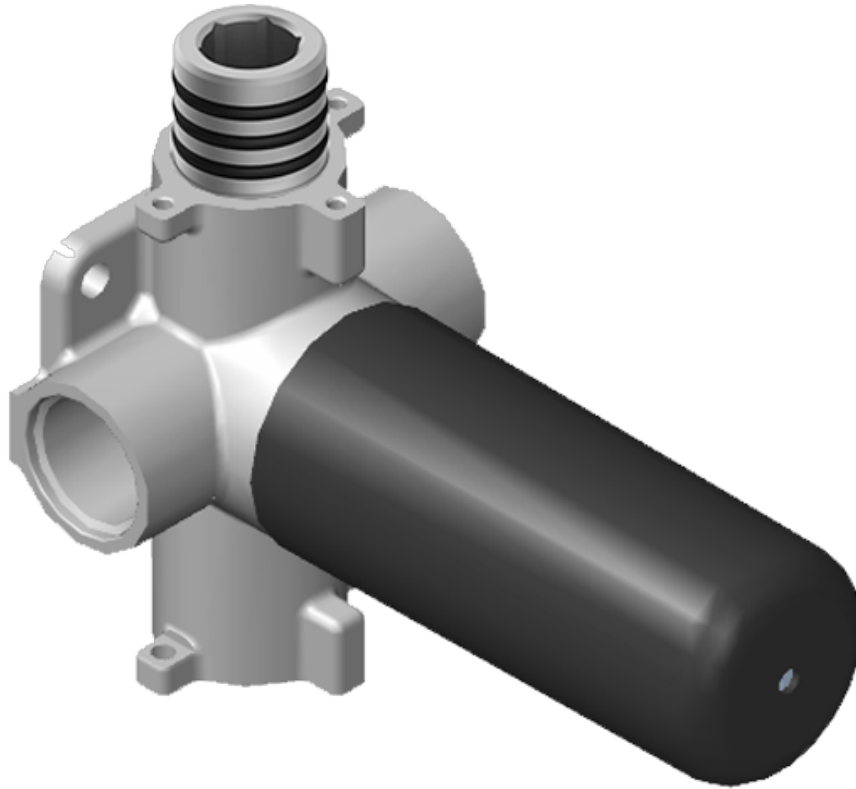

SHOWER
Harley M-Series Thermostatic
Shower System - Shower with
Handshower
GL2.022WD-LM57E0

GRAFF®

Information

- 3/4" thermostatic valve and trim
- 3/4" 2-way diverter valve
- 8" showerhead with 12" wall-mounted shower arm
- Showerhead features no-clog, easy-clean spray nozzles
- Handshower set with wall bracket and 59" hose (PVD finishes use 59" flex hose)
- Flow rates: showerhead \leq 1.8 max gpm, handshower \leq 1.5 max gpm
- ADA
- CALGreen

Finishes

Architectural
White

G-8006

M-Series

3/4" Concealed Thermostatic Rough Valve

Product Features

- 12.9 gpm @ 60 psi
- 3/4" universal inlets
- Built-in service stops
- Stacking outlet feature
- Complete serviceability from front of all units
- Supplied with protective plastic cover
- CalGreen compliant dependent on functions

www.graff-faucets.com | phone: 800-954-4723

SHOWER
 Two-Way Diverter Volume Control
 Valve WITH Off Function and Pass-
 Through
G-8052

Information

- 11.7 gpm @ 60 psi
- 3/4" universal inlets/outlets with female threads
- Operates one function at a time
- Stacking inlet and pass-through port feature
- Supplied with protective plastic cover
- CALGreen compliant depending on functions

Finishes

Architectural
White

G-8052 M-Series
 2-Way Diverter Volume Control Valve
 WITH Off Function and Pass-Through

Product Features

- 12.1 gpm @ 60 psi
- 3/4" universal inlets/outlets with female threads
- Stacking inlet and pass-through port feature
- Supplied with protective plastic cover
- CalGreen compliant dependent on functions