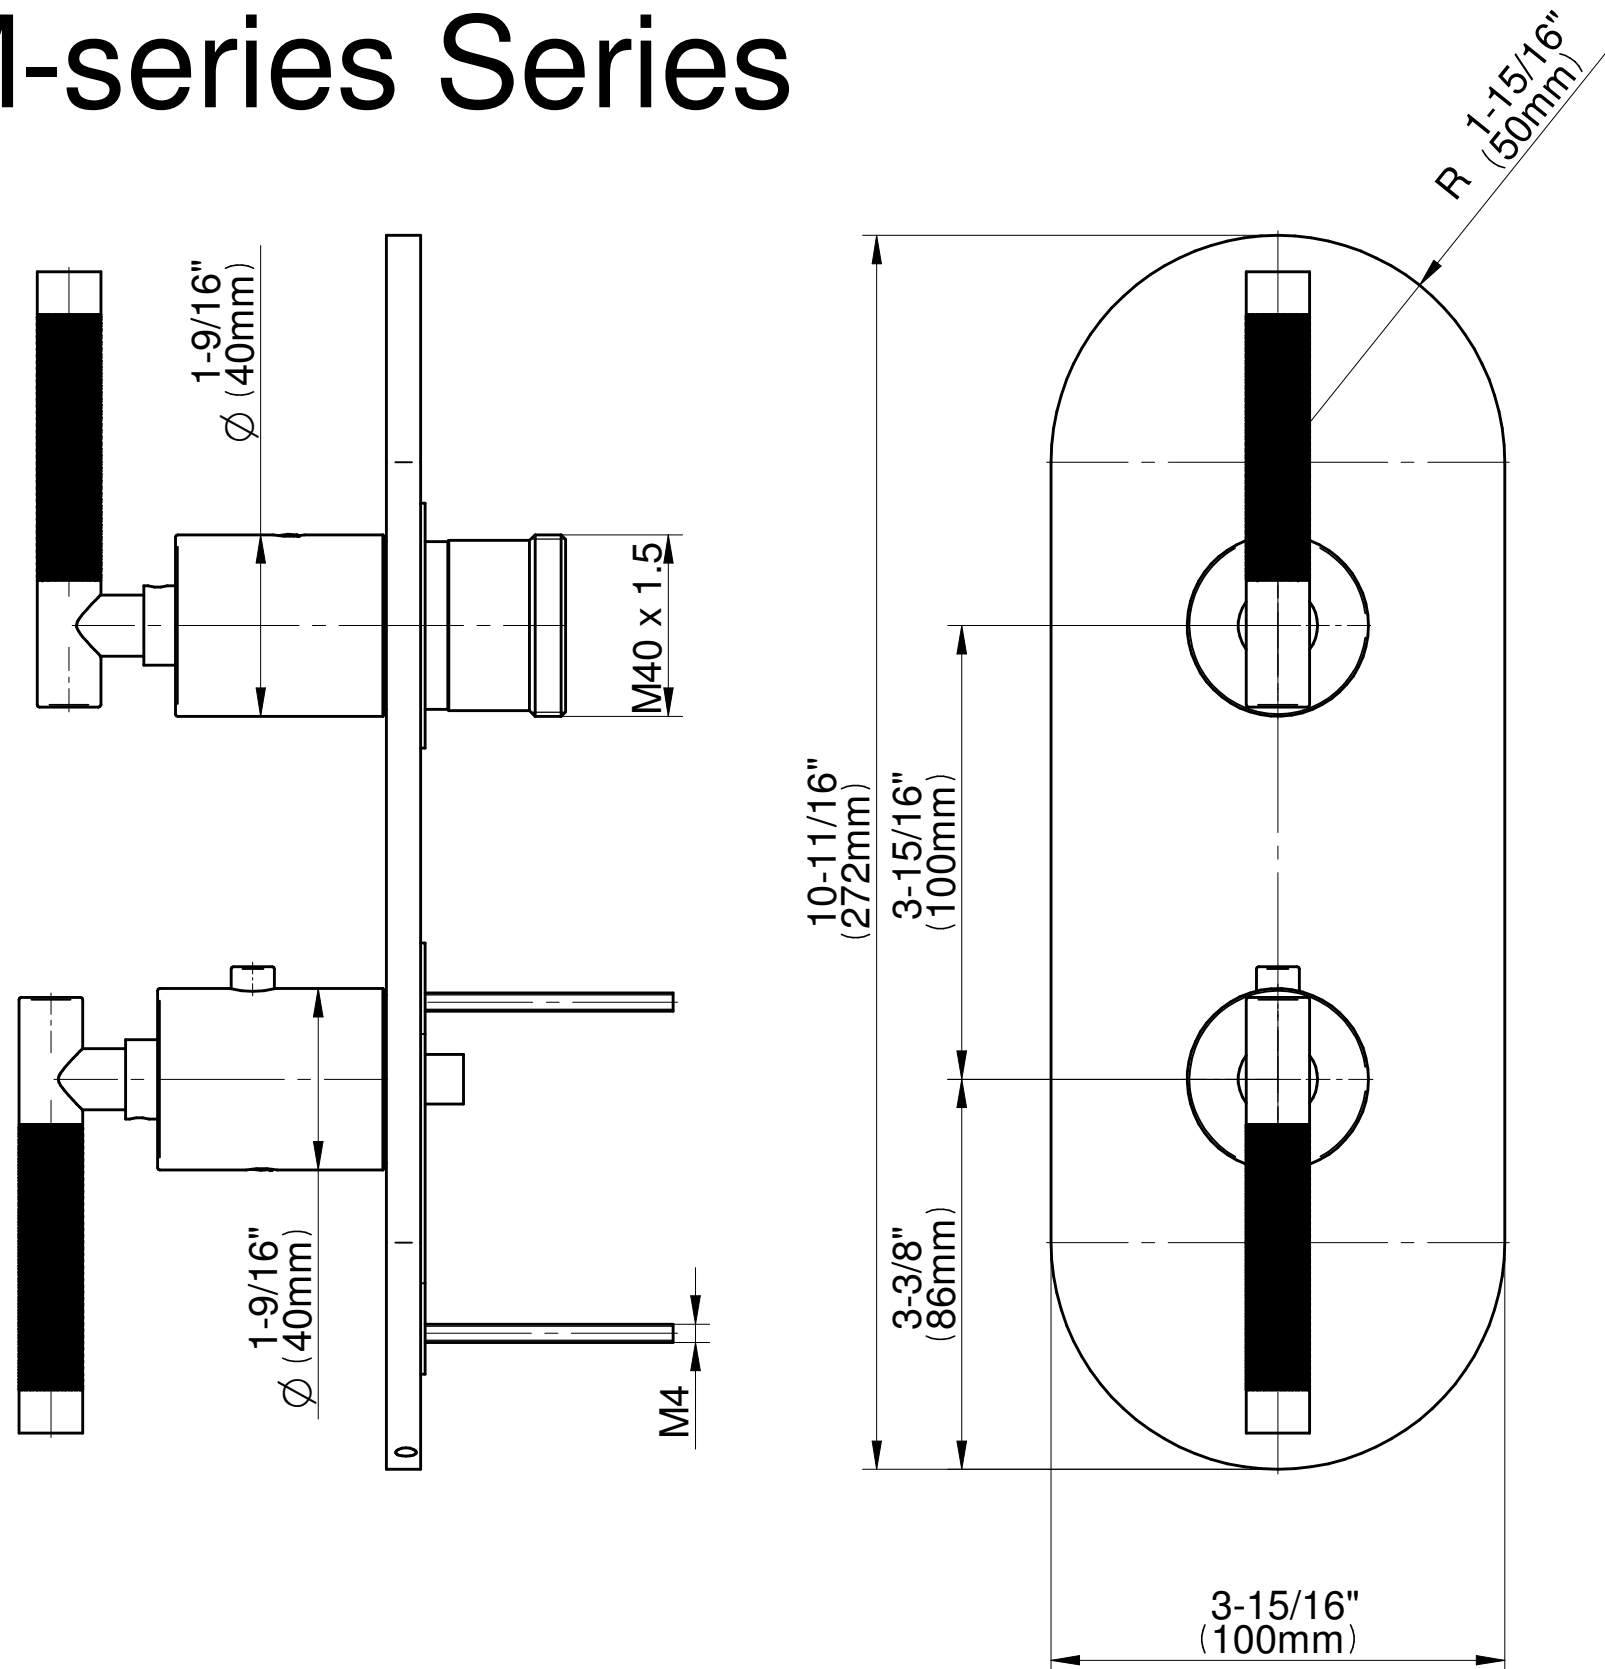

SHOWER
Harley M-Series Thermostatic
Shower System - Shower with
Handshower
GL2.022WD-LM57E0

GRAFF®

Information

- 3/4" thermostatic valve and trim
- 3/4" 2-way diverter valve
- 8" showerhead with 12" wall-mounted shower arm
- Showerhead features no-clog, easy-clean spray nozzles
- Handshower set with wall bracket and 59" hose (PVD finishes use 59" flex hose)
- Flow rates: showerhead \leq 1.8 max gpm, handshower \leq 1.5 max gpm
- ADA
- CALGreen

Finishes

Architectural
White

G-8047-LM57E0-T

M-series Series

SHOWER
Thermostatic Rough Valve
G-8006

GRAFF®

Information

- 12.9 gpm @ 60 psi
- 3/4" universal inlets
- Built-in service stops
- Stacking outlet feature
- Complete serviceability from front of all units
- Supplied with protective plastic cover
- CalGreen compliant dependent on functions