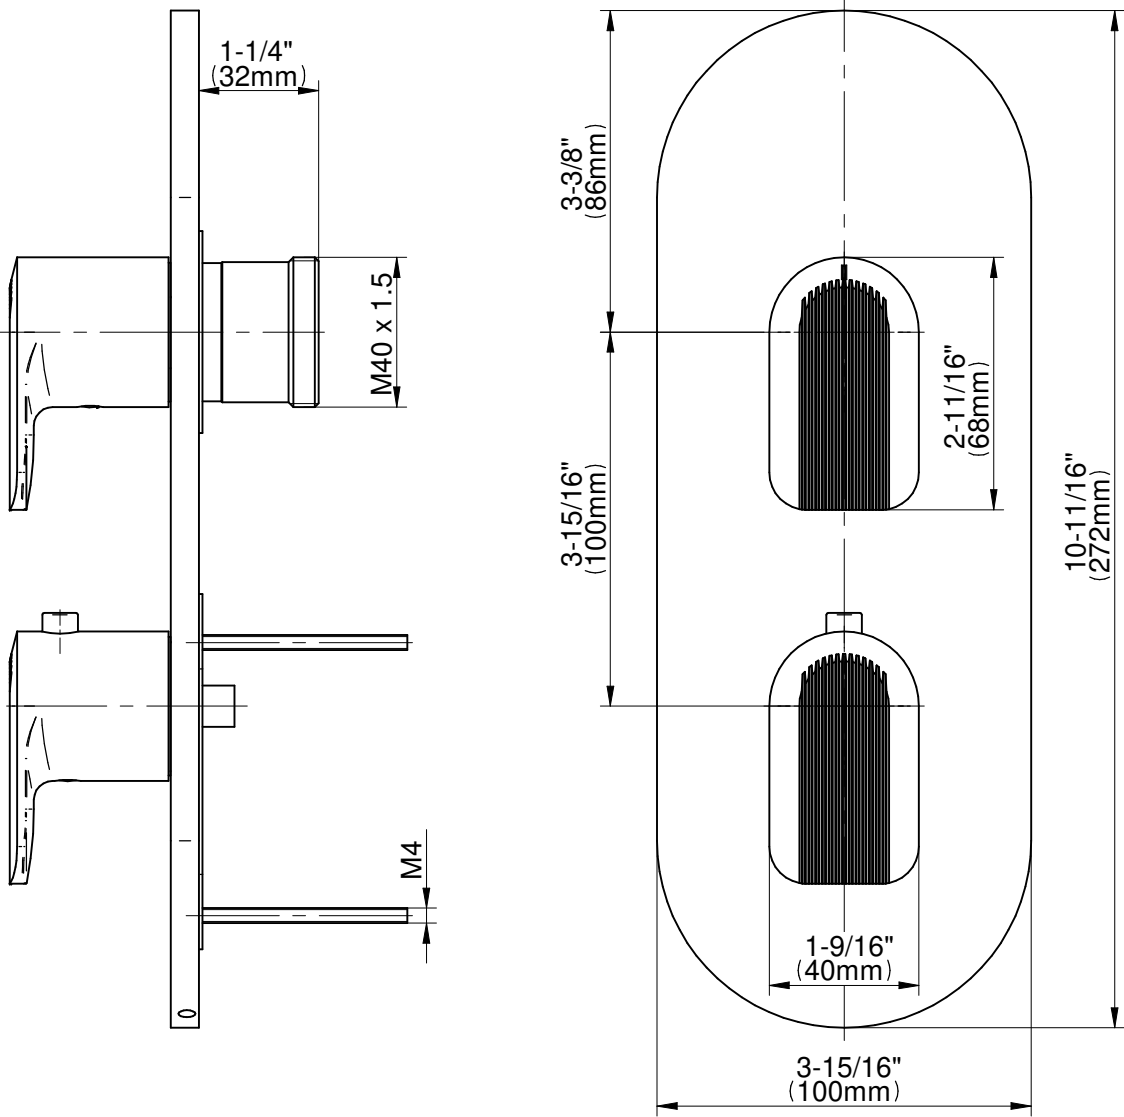

G-8047-LM58E0-T

M-Series Series