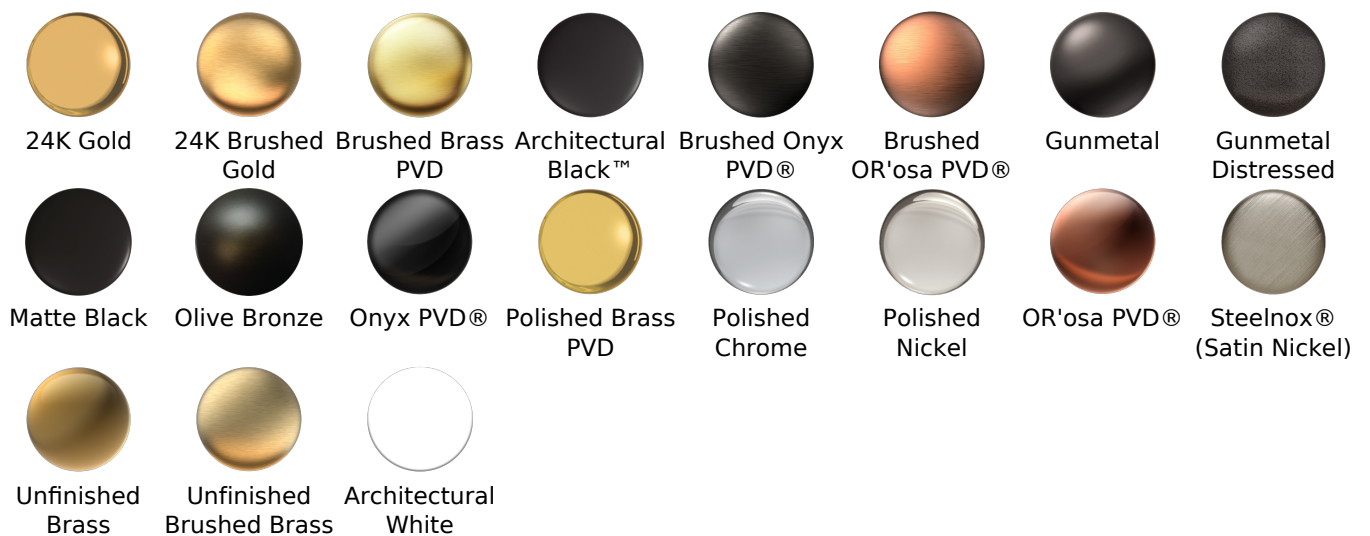

SHOWER
Contemporary Round Wall Supply
Elbow
G-8613

GRAFF®

Information

- 1/2" NPT female thread inlet

Finishes