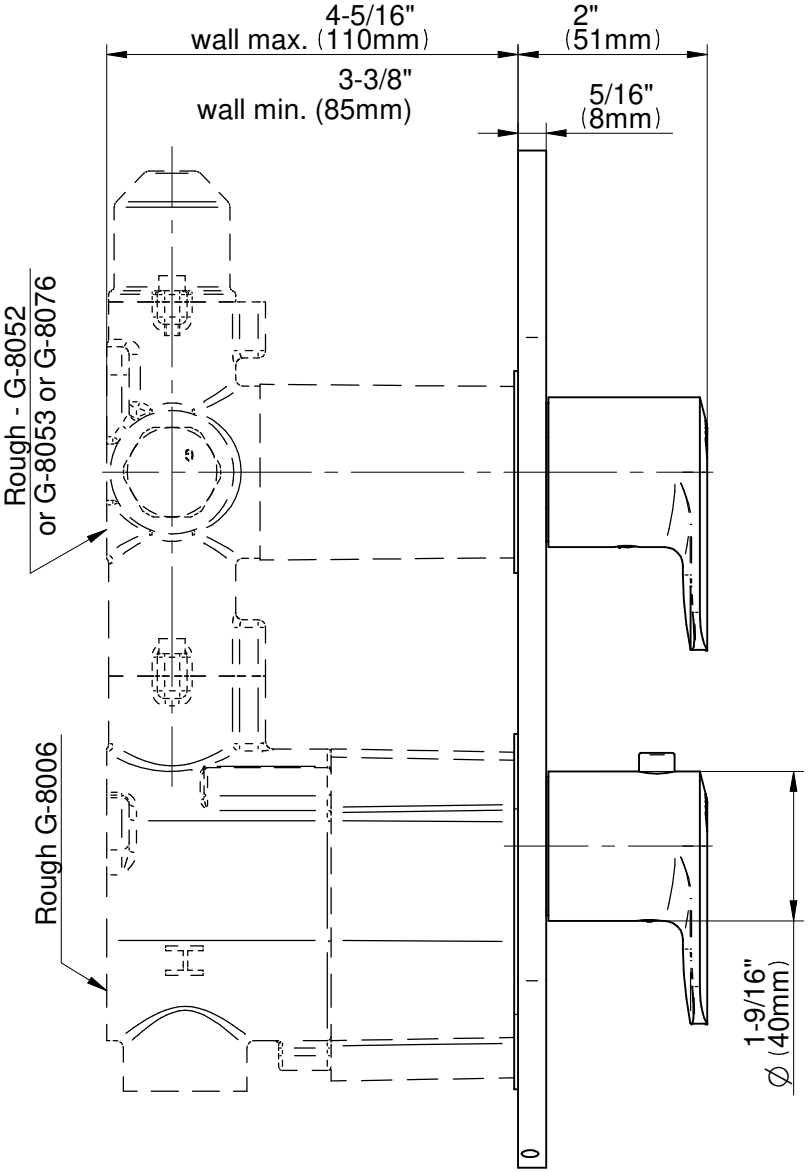

G-8047-LM58E0-T

M-Series Series