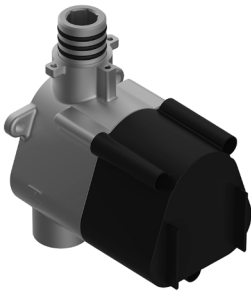

## Information

- 3/4" thermostatic valve and trim
- 3/4" 2-way diverter valve
- 8" showerhead with 12" wall-mounted shower arm
- Showerhead features no-clog, easy-clean spray nozzles
- Handshower set with wall bracket and 59" hose (PVD finishes use 59" flex hose)
- Optional extension kit
- Flow rates: showerhead  $\leq 1.8$  max gpm, handshower  $\leq 1.5$  max gpm
- CALGreen

## M-Series Series

SHOWER  
Thermostatic Rough Valve  
**G-8006**

**Information**

- 12.9 gpm @ 60 psi
- 3/4" universal inlets
- Built-in service stops
- Stacking outlet feature
- Complete serviceability from front of all units
- Supplied with protective plastic cover
- CalGreen compliant dependent on functions

# G-8006

M-Series

3/4" Concealed Thermostatic Rough Valve