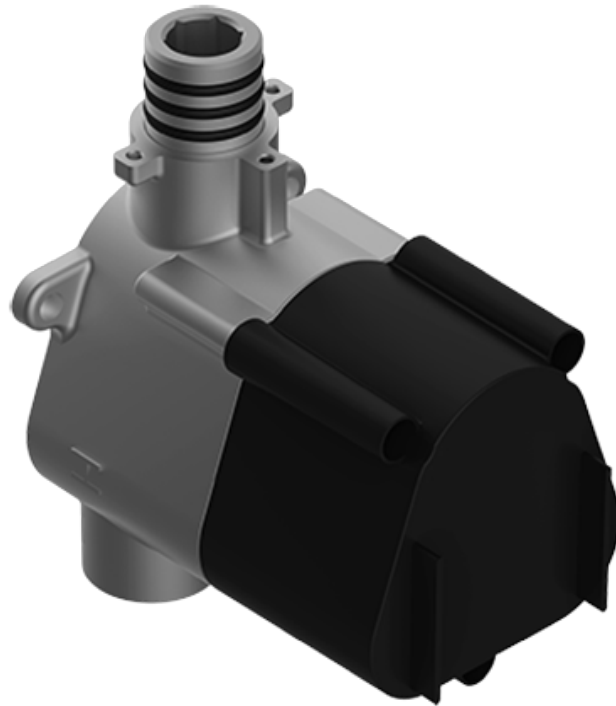

## Information

- 3/4" thermostatic valve and trim
- 3/4" 2-way diverter valve
- 8" showerhead with 12" wall-mounted shower arm
- Showerhead features no-clog, easy-clean spray nozzles
- Handshower set with wall bracket and 59" hose (PVD finishes use 59" flex hose)
- Optional extension kit
- Flow rates: showerhead  $\leq 1.8$  max gpm, handshower  $\leq 1.5$  max gpm
- CALGreen

SHOWER  
Sento M-Series Valve Trim with  
Two Handles

**GRAFF®**

**Information**

- Two metal handles
- Decorative trim plate
- Use with M-Series rough valves
- ADA

**Finishes**

## M-Series Series

SHOWER  
Thermostatic Rough Valve  
**G-8006**

**Information**

- 12.9 gpm @ 60 psi
- 3/4" universal inlets
- Built-in service stops
- Stacking outlet feature
- Complete serviceability from front of all units
- Supplied with protective plastic cover
- CalGreen compliant dependent on functions

# G-8006

M-Series

3/4" Concealed Thermostatic Rough Valve