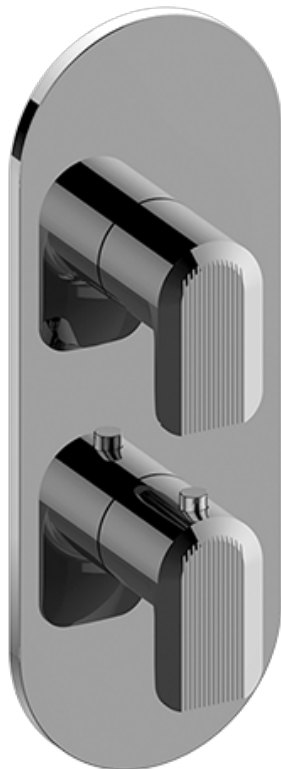

SHOWER  
Sento M-Series Thermostatic  
Shower System - Shower with  
Handshower  
**GL2.022WD-LM58E0**

---

**GRAFF®**

## Information

- 3/4" thermostatic valve and trim
- 3/4" 2-way diverter valve
- 8" showerhead with 12" wall-mounted shower arm
- Showerhead features no-clog, easy-clean spray nozzles
- Handshower set with wall bracket and 59" hose (PVD finishes use 59" flex hose)
- Optional extension kit
- Flow rates: showerhead  $\leq 1.8$  max gpm, handshower  $\leq 1.5$  max gpm
- CALGreen

SHOWER  
Sento M-Series Valve Trim with  
Two Handles

**GRAFF®**

**Information**

- Two metal handles
- Decorative trim plate
- Use with M-Series rough valves
- ADA

**Finishes**