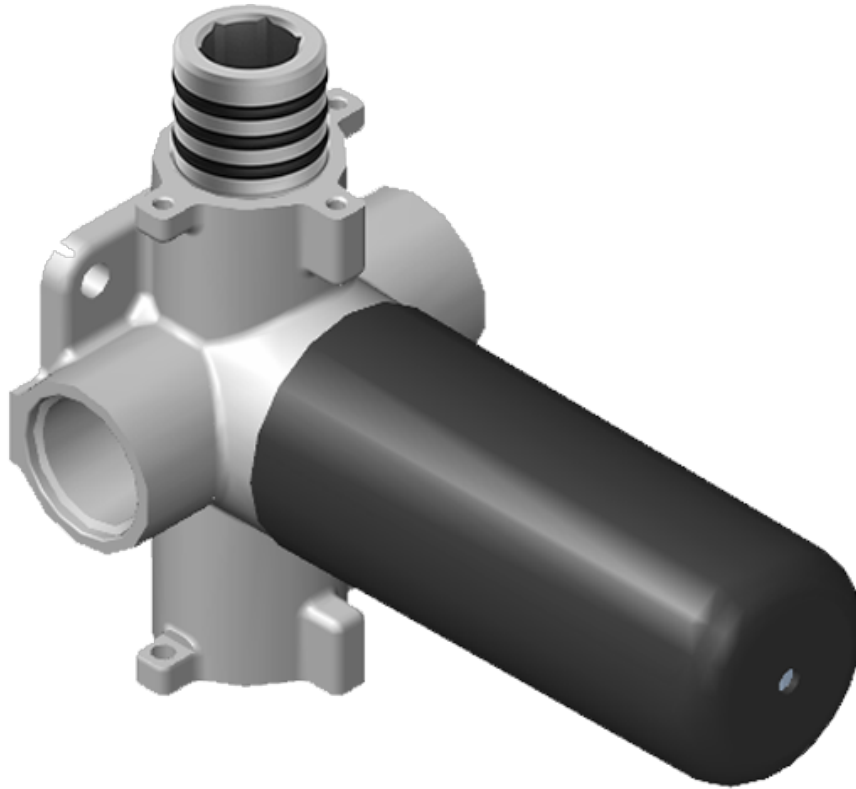

# G-8006

M-Series

3/4" Concealed Thermostatic Rough Valve

[www.graff-faucets.com](http://www.graff-faucets.com) | phone: 800-954-4723

SHOWER  
 Two-Way Diverter Volume Control  
 Valve WITH Off Function and Pass-  
 Through  
**G-8052**

**Information**

- 11.7 gpm @ 60 psi
- 3/4" universal inlets/outlets with female threads
- Operates one function at a time
- Stacking inlet and pass-through port feature
- Supplied with protective plastic cover
- CALGreen compliant depending on functions

## Product Features

- 1/4" thick
- 169 no-clog, easy-clean rubber spray nozzles
- Showerhead flow rate  $\leq 1.8$  max gpm