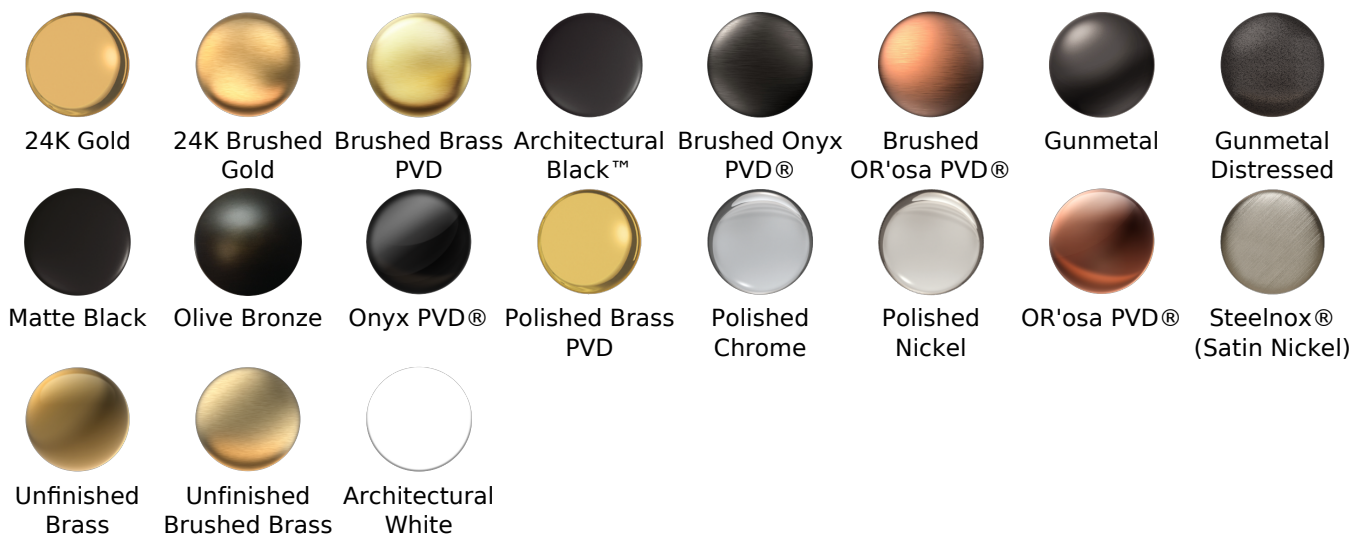

### Available Finishes

- Polished Chrome  
G-8503-PC
- Polished Nickel  
G-8503-PN
- Brushed Nickel  
G-8503-BNi
- Unfinished Brushed Brass\*  
G-8503-UBB\*
- Unfinished Brass\*  
G-8503-UB\*
- Matte Black\*  
G-8503-MBK\*
- Architectural Black\*  
G-8503-BK\*
- Architectural White\*  
G-8503-WT\*
- Steelnox (Satin Nickel)\*  
G-8503-SN\*
- Olive Brass\*  
G-8503-OB\*
- Gunmetal\*  
G-8503-GM\*
- Vintage Brushed Brass\*  
G-8503-VBB\*
- OR'osa PVD\*  
G-8503-RG\*
- Brushed OR'osa PVD\*  
G-8503-BRG\*
- Onyx PVD\*  
G-8503-OX\*
- Brushed Onyx PVD\*  
G-8503-BOX\*
- Polished Brass PVD\*  
G-8503-PB\*
- Brushed Brass PVD\*  
G-8503-BB\*
- 24K Brushed Gold\*  
G-8503-BAU\*
- 24K Gold\*  
G-8503-AU\*
- Gunmetal Distressed\*  
G-8503-GMD\*

## Finishes