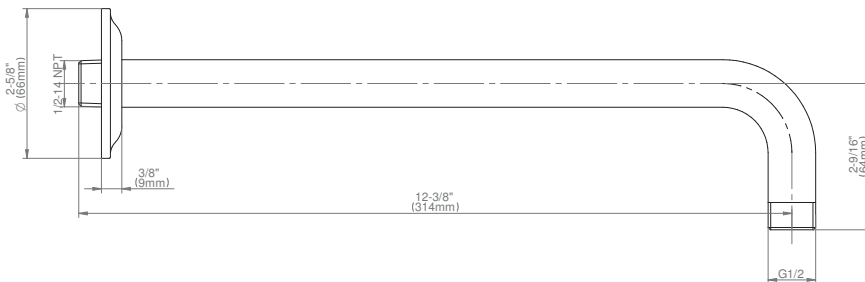

The measurements shown are for reference only. Products and specifications shown are subject to change without notice. Revised 7/2019.

www.graff-designs.com | phone: 800-954-4723