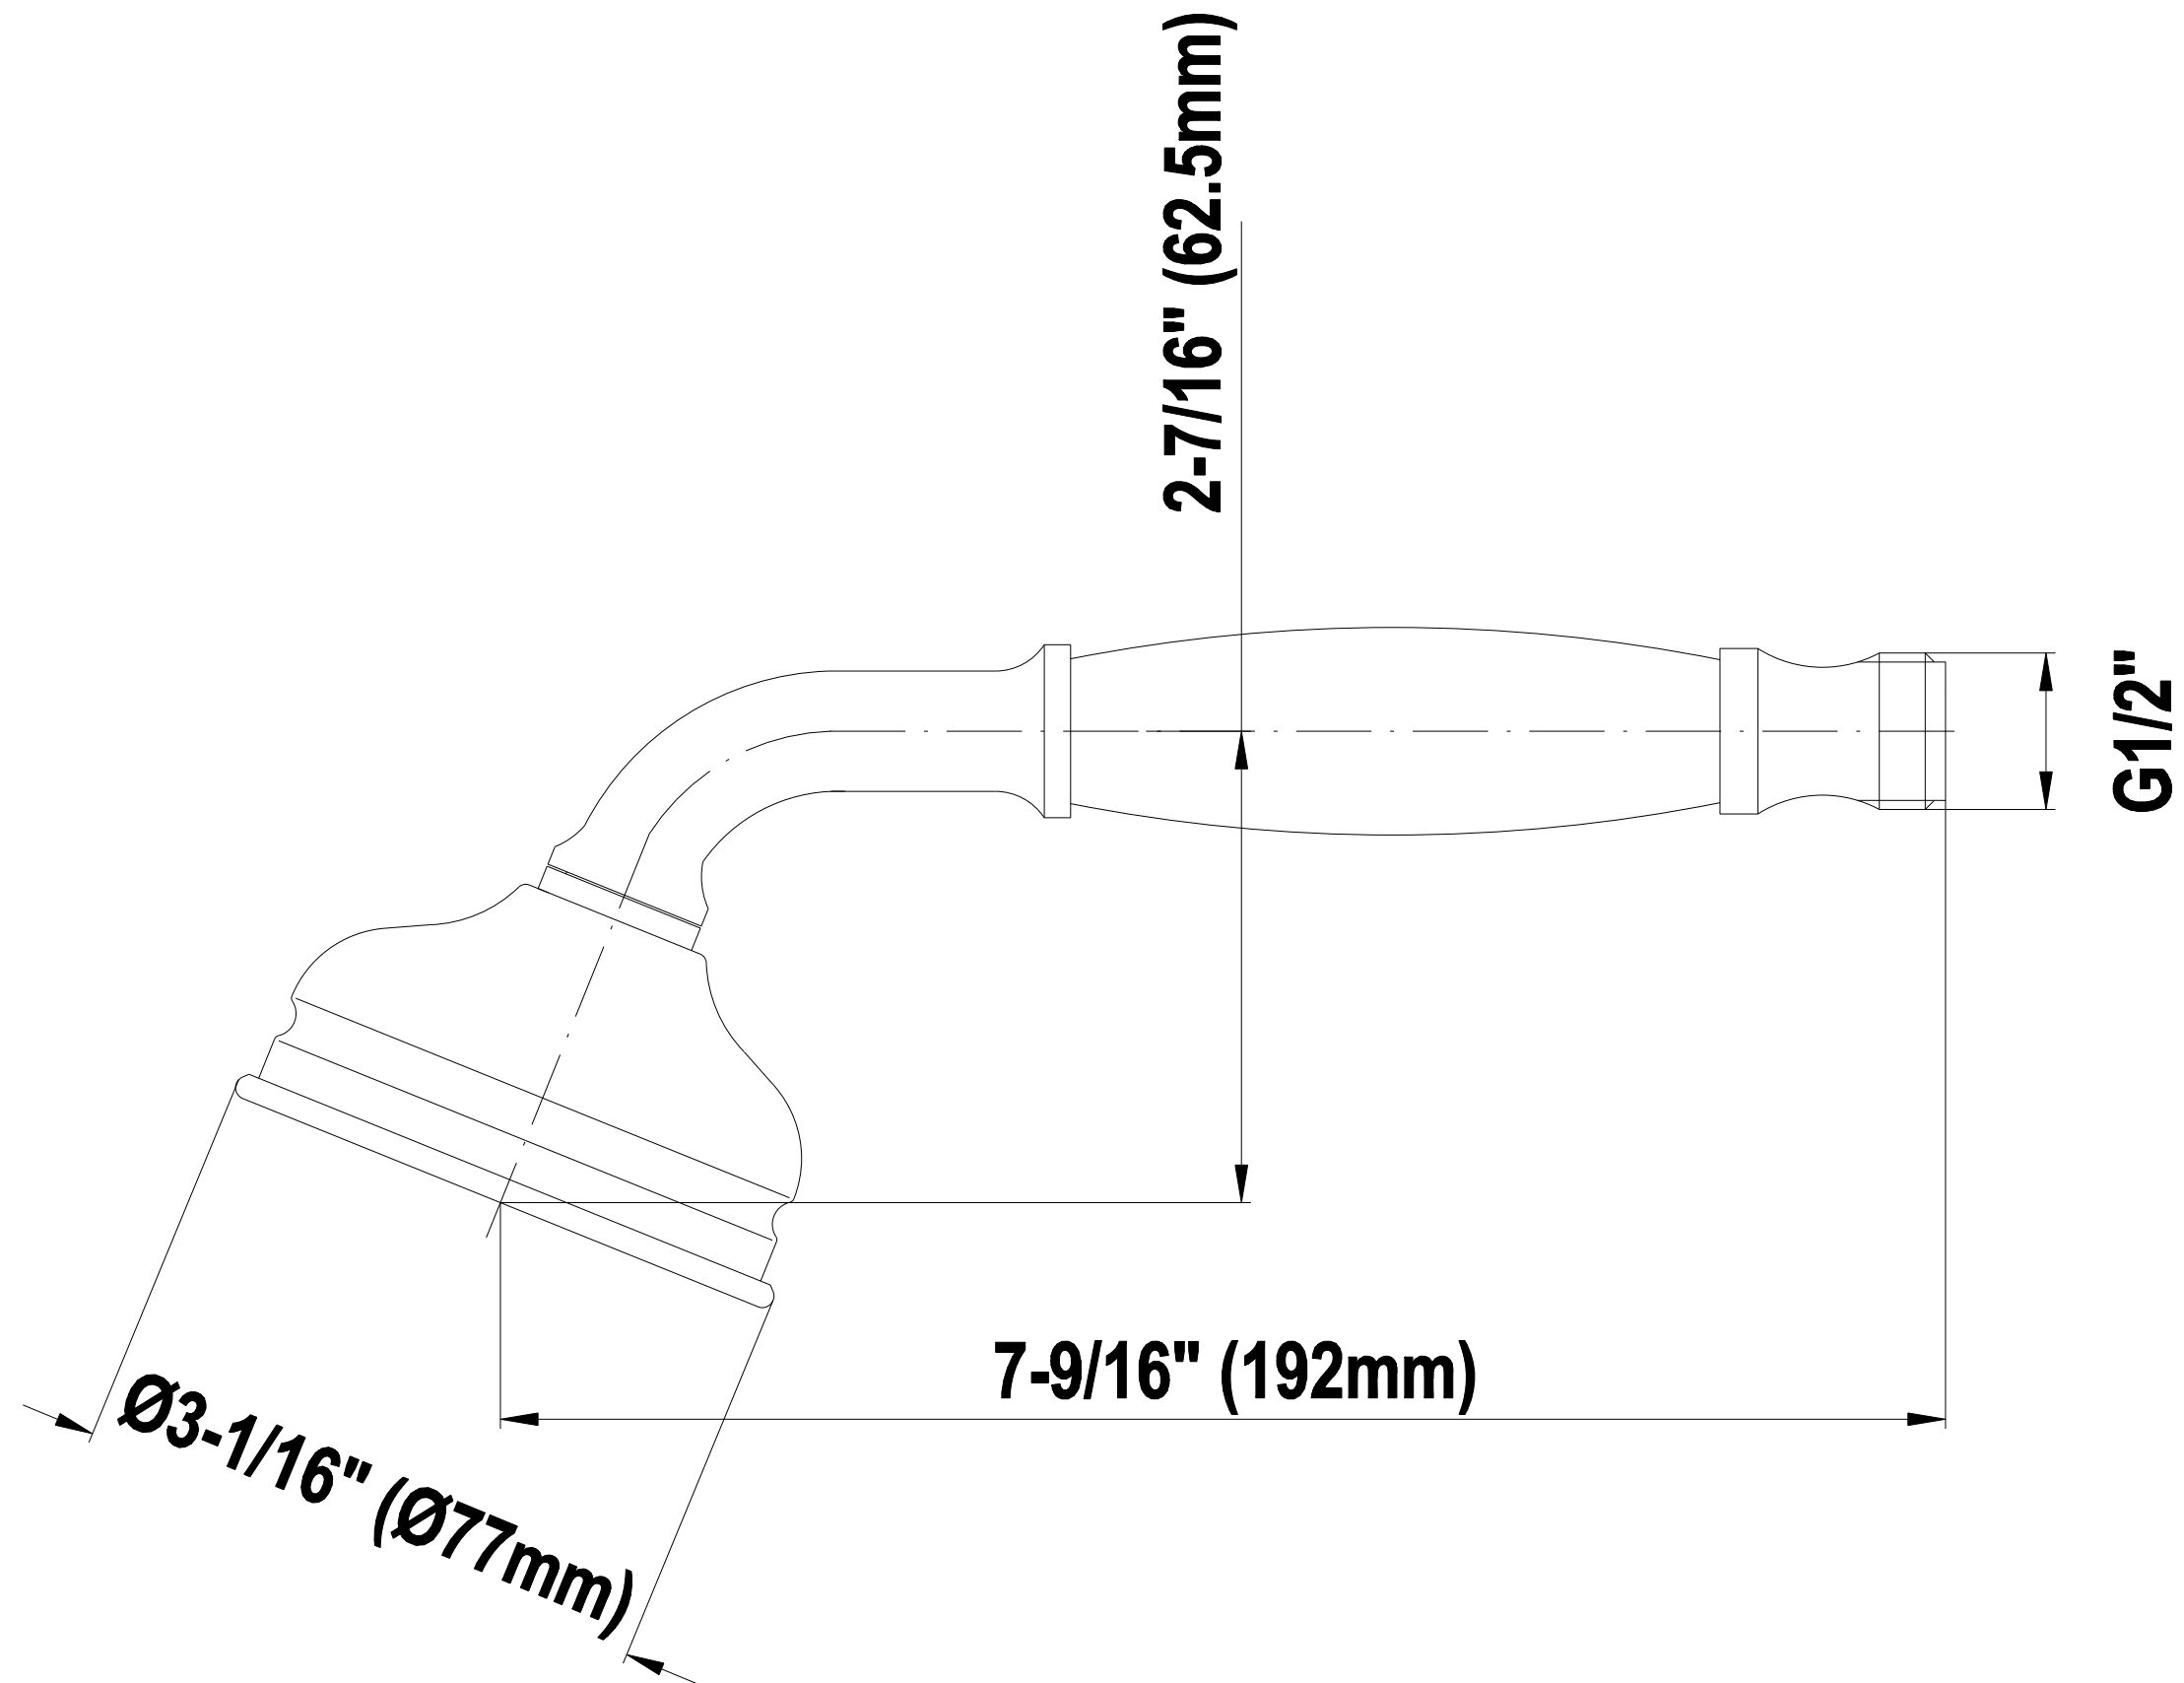

Traditional Handshower G-8604