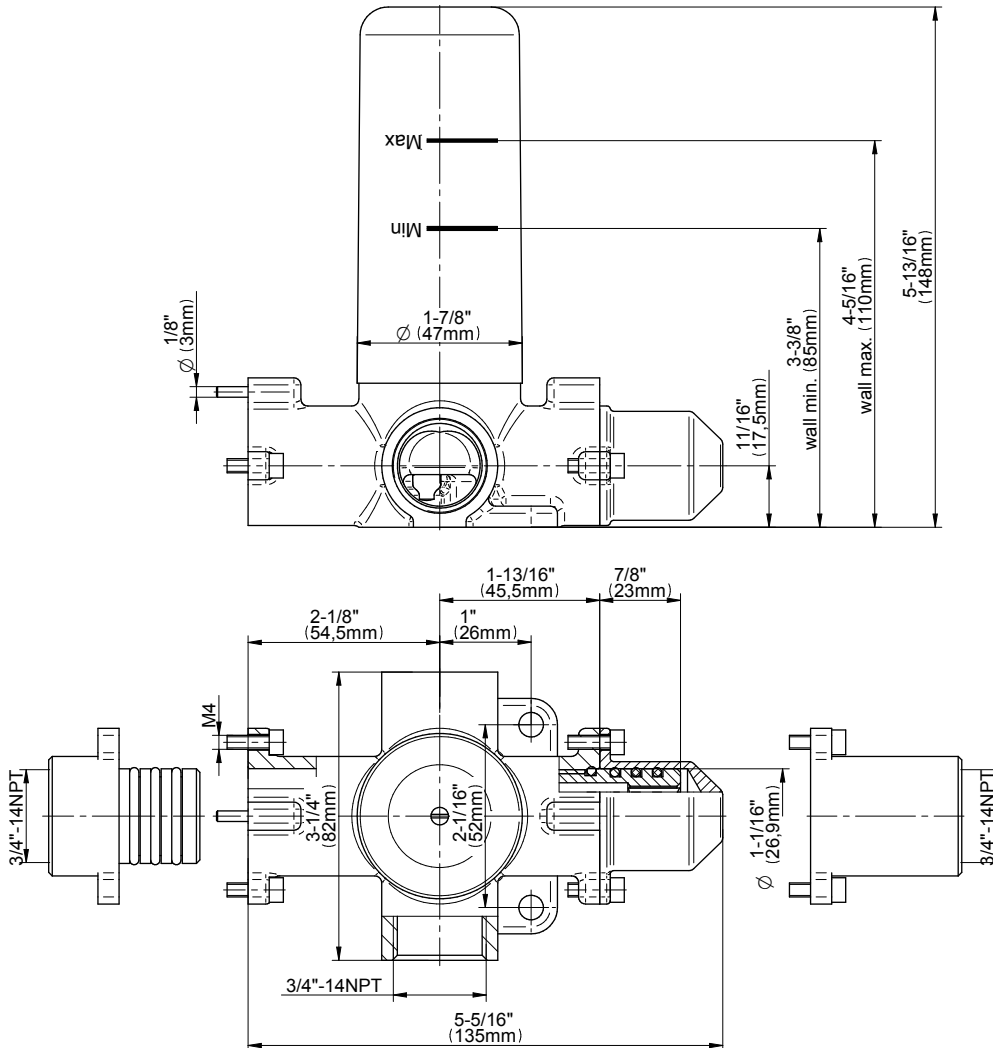

The measurements shown are for reference only. Products and specifications shown are subject to change without notice. Revised 3/2016.

www.graff-faucets.com | phone: 800-954-4723