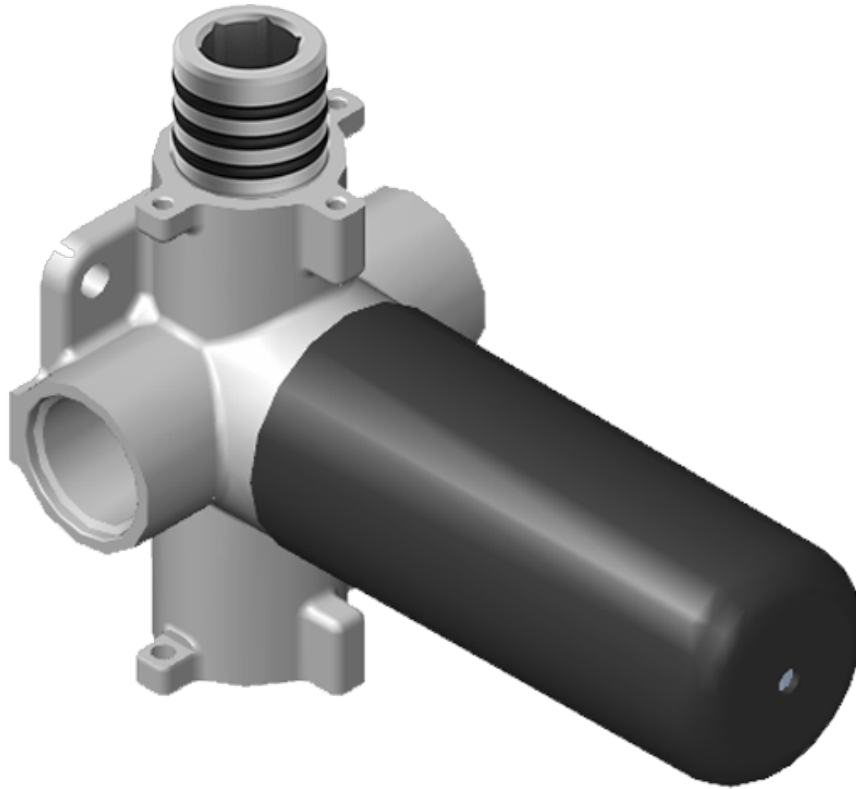

SHOWER  
Thermostatic Rough Valve  
**G-8006**

**GRAFF®**

# G-8006

M-Series

3/4" Concealed Thermostatic Rough Valve

[www.graff-faucets.com](http://www.graff-faucets.com) | phone: 800-954-4723

SHOWER  
Two-Way Diverter Volume Control  
Valve WITH Off Function and Pass-  
Through  
**G-8052**

**GRAFF®**

**Information**

- 11.7 gpm @ 60 psi
- 3/4" universal inlets/outlets with female threads
- Operates one function at a time
- Stacking inlet and pass-through port feature
- Supplied with protective plastic cover
- CALGreen compliant depending on functions

**G-8052** M-Series  
2-Way Diverter Volume Control Valve  
WITH Off Function and Pass-Through

**Product Features**

- 12.1 gpm @ 60 psi
- 3/4" universal inlets/outlets with female threads
- Stacking inlet and pass-through port feature
- Supplied with protective plastic cover
- CalGreen compliant dependent on functions