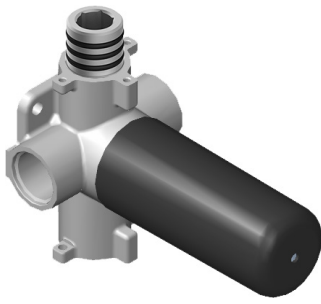

SHOWER  
Thermostatic Rough Valve  
**G-8006**

**GRAFF®**

# G-8006

M-Series

3/4" Concealed Thermostatic Rough Valve

[www.graff-faucets.com](http://www.graff-faucets.com) | phone: 800-954-4723

SHOWER  
Two-Way Diverter Volume Control  
Valve WITH Off Function and Pass-  
Through  
**G-8052**

**GRAFF®**

**Information**

- 11.7 gpm @ 60 psi
- 3/4" universal inlets/outlets with female threads
- Operates one function at a time
- Stacking inlet and pass-through port feature
- Supplied with protective plastic cover
- CALGreen compliant depending on functions

**G-8052** M-Series  
2-Way Diverter Volume Control Valve  
WITH Off Function and Pass-Through

**Product Features**

- 12.1 gpm @ 60 psi
- 3/4" universal inlets/outlets with female threads
- Stacking inlet and pass-through port feature
- Supplied with protective plastic cover
- CalGreen compliant dependent on functions