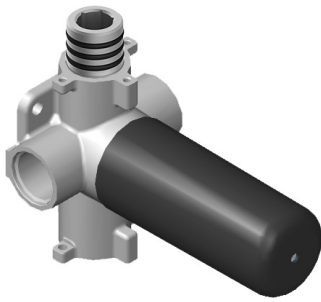

SHOWER
Topaz M-Series Thermostatic
Shower System - Shower with
Handshower
GS2.022WD-LM14E0

GRAFF®

Information

- 3/4" thermostatic valve and trim
- 3/4" 2-way diverter valve
- 8" showerhead with 11" wall-mounted shower arm
- Showerhead features no-clog, easy-clean spray nozzles
- Handshower set with wall bracket and 59" hose
- Optional extension kit
- Flow rates: showerhead ≤ 1.8 max gpm, handshower ≤ 1.5 max gpm
- CALGreen

G-8006

M-Series

3/4" Concealed Thermostatic Rough Valve

Product Features

- 12.9 gpm @ 60 psi
- 3/4" universal inlets
- Built-in service stops
- Stacking outlet feature
- Complete serviceability from front of all units
- Supplied with protective plastic cover
- CalGreen compliant dependent on functions

www.graff-faucets.com | phone: 800-954-4723

SHOWER
Two-Way Diverter Volume Control
Valve WITH Off Function and Pass-
Through
G-8052

GRAFF®

Information

- 11.7 gpm @ 60 psi
- 3/4" universal inlets/outlets with female threads
- Operates one function at a time
- Stacking inlet and pass-through port feature
- Supplied with protective plastic cover
- CALGreen compliant depending on functions

G-8052 M-Series
 2-Way Diverter Volume Control Valve
 WITH Off Function and Pass-Through

Product Features

- 12.1 gpm @ 60 psi
- 3/4" universal inlets/outlets with female threads
- Stacking inlet and pass-through port feature
- Supplied with protective plastic cover
- CalGreen compliant dependent on functions