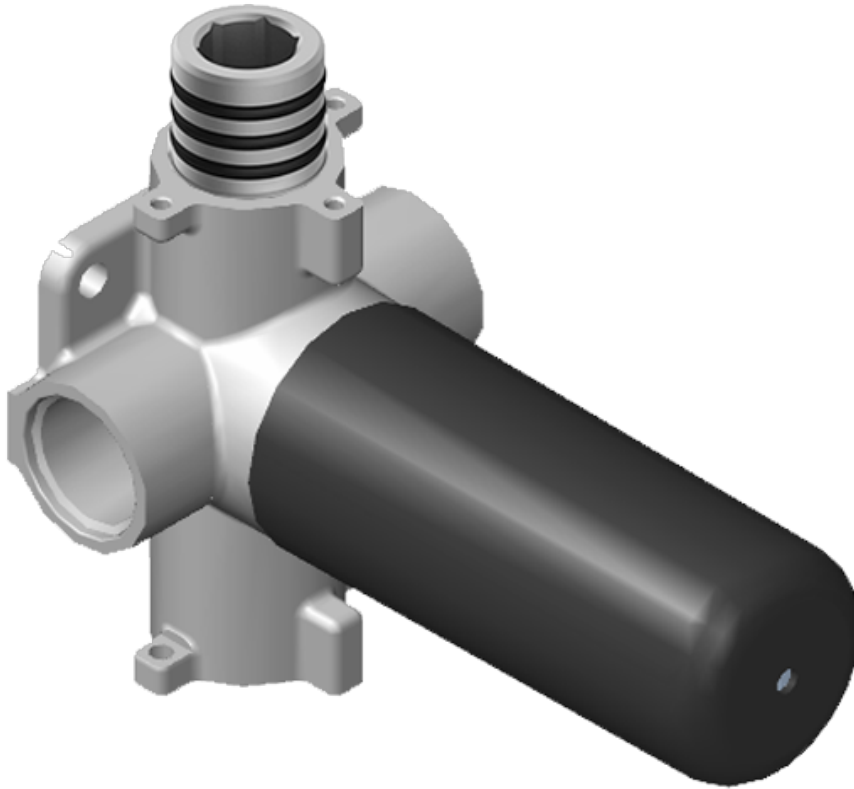

SHOWER  
Thermostatic Rough Valve  
**G-8006**

**GRAFF®**

# G-8006

M-Series

3/4" Concealed Thermostatic Rough Valve

[www.graff-faucets.com](http://www.graff-faucets.com) | phone: 800-954-4723

SHOWER  
Two-Way Diverter Volume Control  
Valve WITH Off Function and Pass-  
Through  
**G-8052**

**GRAFF®**

**Information**

- 11.7 gpm @ 60 psi
- 3/4" universal inlets/outlets with female threads
- Operates one function at a time
- Stacking inlet and pass-through port feature
- Supplied with protective plastic cover
- CALGreen compliant depending on functions

**G-8052** M-Series  
 2-Way Diverter Volume Control Valve  
 WITH Off Function and Pass-Through

**Product Features**

- 12.1 gpm @ 60 psi
- 3/4" universal inlets/outlets with female threads
- Stacking inlet and pass-through port feature
- Supplied with protective plastic cover
- CalGreen compliant dependent on functions