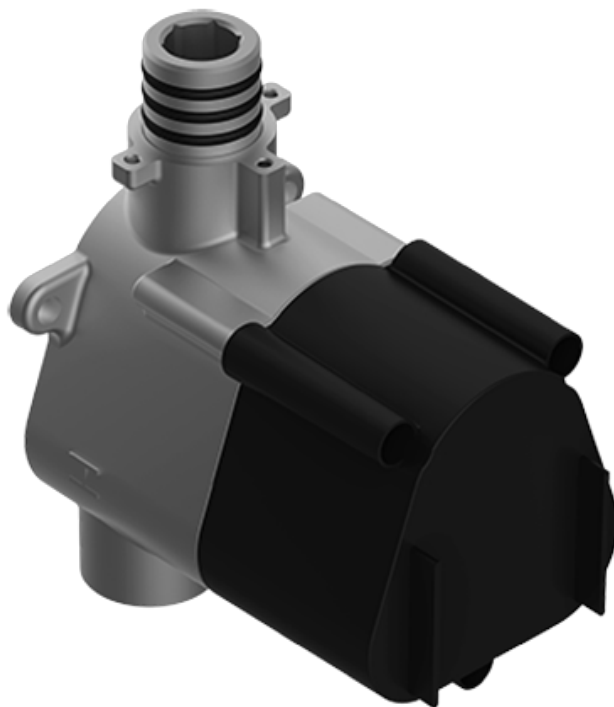

SHOWER  
Lauren M-Series Thermostatic  
Shower System - Shower with  
Handshower  
**GS2.022WD-C3E0**

---

**GRAFF**<sup>®</sup>

## Information

- 3/4" thermostatic valve and trim
- 3/4" 2-way diverter valve
- 8" showerhead with 11" wall-mounted shower arm
- Showerhead features no-clog, easy-clean spray nozzles
- Handshower set with wall bracket and 59" hose
- Optional extension kit
- Flow rates: showerhead  $\leq$  1.8 max gpm, handshower  $\leq$  1.5 max gpm
- ADA
- CALGreen

SHOWER  
Thermostatic Rough Valve  
**G-8006**

**GRAFF®**

# G-8006

M-Series

3/4" Concealed Thermostatic Rough Valve