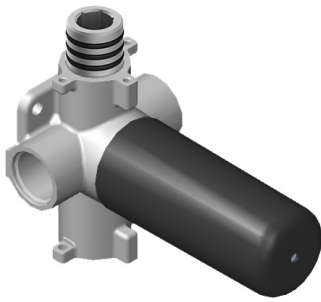

SHOWER  
Thermostatic Rough Valve  
**G-8006**

**GRAFF®**

# G-8006

M-Series

3/4" Concealed Thermostatic Rough Valve

[www.graff-faucets.com](http://www.graff-faucets.com) | phone: 800-954-4723

SHOWER  
Two-Way Diverter Volume Control  
Valve WITH Off Function and Pass-  
Through  
**G-8052**

**GRAFF®**

**Information**

- 11.7 gpm @ 60 psi
- 3/4" universal inlets/outlets with female threads
- Operates one function at a time
- Stacking inlet and pass-through port feature
- Supplied with protective plastic cover
- CALGreen compliant depending on functions

**G-8052** M-Series  
 2-Way Diverter Volume Control Valve  
 WITH Off Function and Pass-Through

**Product Features**

- 12.1 gpm @ 60 psi
- 3/4" universal inlets/outlets with female threads
- Stacking inlet and pass-through port feature
- Supplied with protective plastic cover
- CalGreen compliant dependent on functions