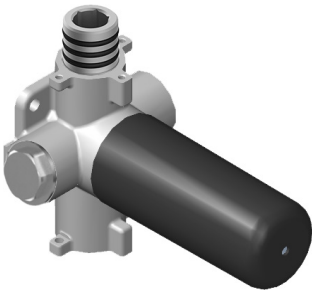

Finishes

G-8006

M-Series

3/4" Concealed Thermostatic Rough Valve

Product Features

- 12.9 gpm @ 60 psi
- 3/4" universal inlets
- Built-in service stops
- Stacking outlet feature
- Complete serviceability from front of all units
- Supplied with protective plastic cover
- CalGreen compliant dependent on functions

Polished
Nickel

Steelnox®
(Satin Nickel)

Architectural
White

SHOWER
Stop/Volume Control Valve with
Pass Through
G-8076

GRAFF®

Information

- 12.3 gpm @ 60 psi
- 3/4" universal inlets/outlets with female threads
- Stacking inlet and pass-through port feature
- Supplied with protective plastic cover
- CalGreen compliant dependent on functions

Finishes

G-8076

M-Series

Stop/Volume Control Rough Valve with Pass-Through

GRAFF[®]
CUTTING EDGE DESIGN

Product Features

- 13.2 gpm @ 60 psi
- 3/4" universal inlets/outlets with female threads
- Stacking inlet and pass-through port feature
- Supplied with protective plastic cover
- CalGreen compliant dependent on functions

www.graff-faucets.com | phone: 800-954-4723

SHOWER
8" Square Brass Showerhead
G-8438

GRAFF®

Information

- 1/4" thick
- 144 no-clog, easy-clean rubber spray nozzles
- Recommended use with ceiling shower arm
- Recommended for use at no more than 10 degrees tilt
- Showerhead flow rate ≤ 1.8 max gpm
- CALGreen