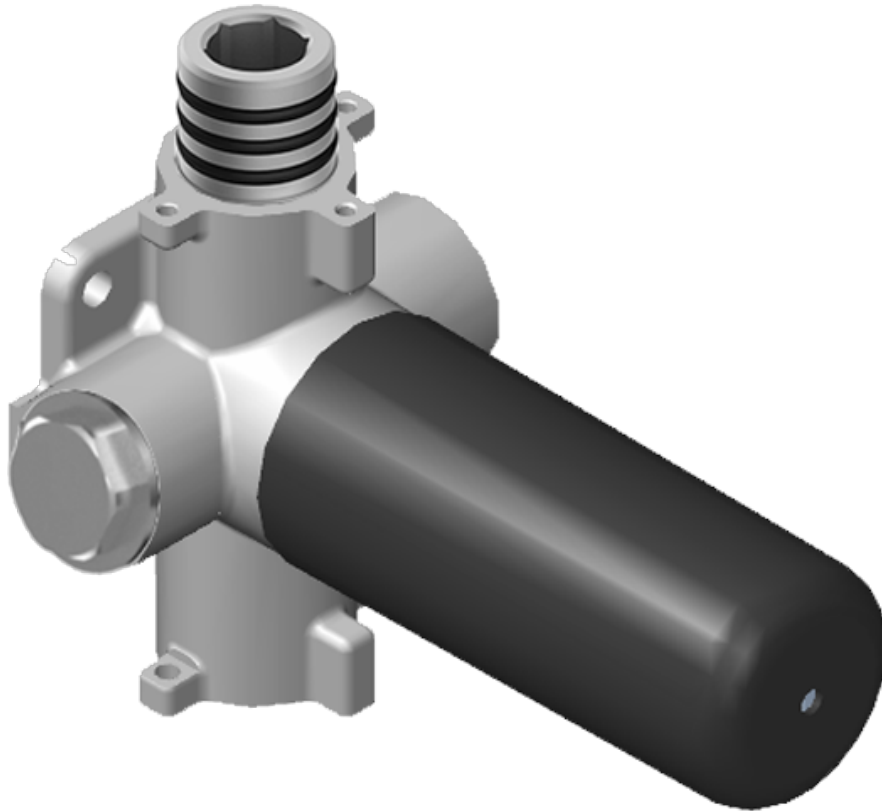

SHOWER
Qubic M-Series Thermostatic
Shower System - Shower with
Handshower
GM3.011WB-LM38E0

GRAFF®

Information

- 3/4" thermostatic valve and trim
- 3/4" stop/volume control valve (2 pieces)
- 8" showerhead with 12" ceiling-mounted shower arm
- Showerhead features no-clog, easy-clean spray nozzles
- Handshower set with wall-mounted slide bar and 59" hose
- Optional extension kit
- Flow rates: showerhead ≤ 1.8 max gpm, handshower ≤ 1.5 max gpm

Finishes

G-8006

M-Series

3/4" Concealed Thermostatic Rough Valve

Product Features

- 12.9 gpm @ 60 psi
- 3/4" universal inlets
- Built-in service stops
- Stacking outlet feature
- Complete serviceability from front of all units
- Supplied with protective plastic cover
- CalGreen compliant dependent on functions

Polished
Nickel

Steelnox®
(Satin Nickel)

Architectural
White

SHOWER
Stop/Volume Control Valve with
Pass Through
G-8076

GRAFF®

Information

- 12.3 gpm @ 60 psi
- 3/4" universal inlets/outlets with female threads
- Stacking inlet and pass-through port feature
- Supplied with protective plastic cover
- CalGreen compliant dependent on functions

Finishes

G-8076

M-Series

Stop/Volume Control Rough Valve with Pass-Through

GRAFF[®]
CUTTING EDGE DESIGN

Product Features

- 13.2 gpm @ 60 psi
- 3/4" universal inlets/outlets with female threads
- Stacking inlet and pass-through port feature
- Supplied with protective plastic cover
- CalGreen compliant dependent on functions