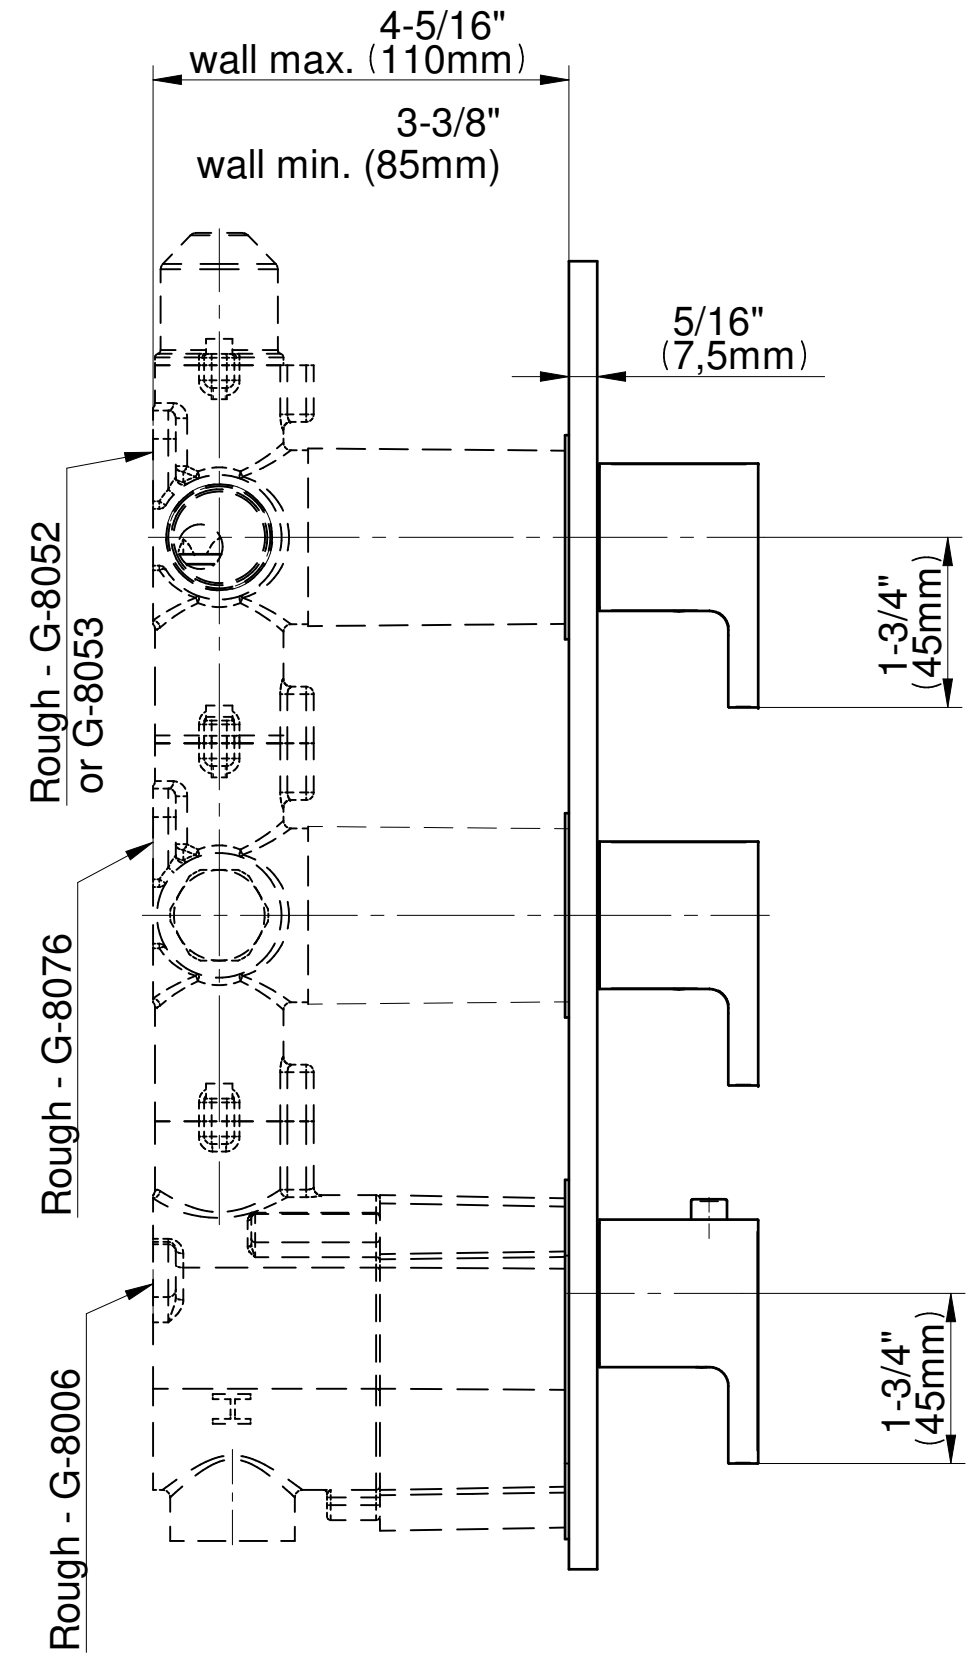

G-8057-LM36E0-T

Targa Series