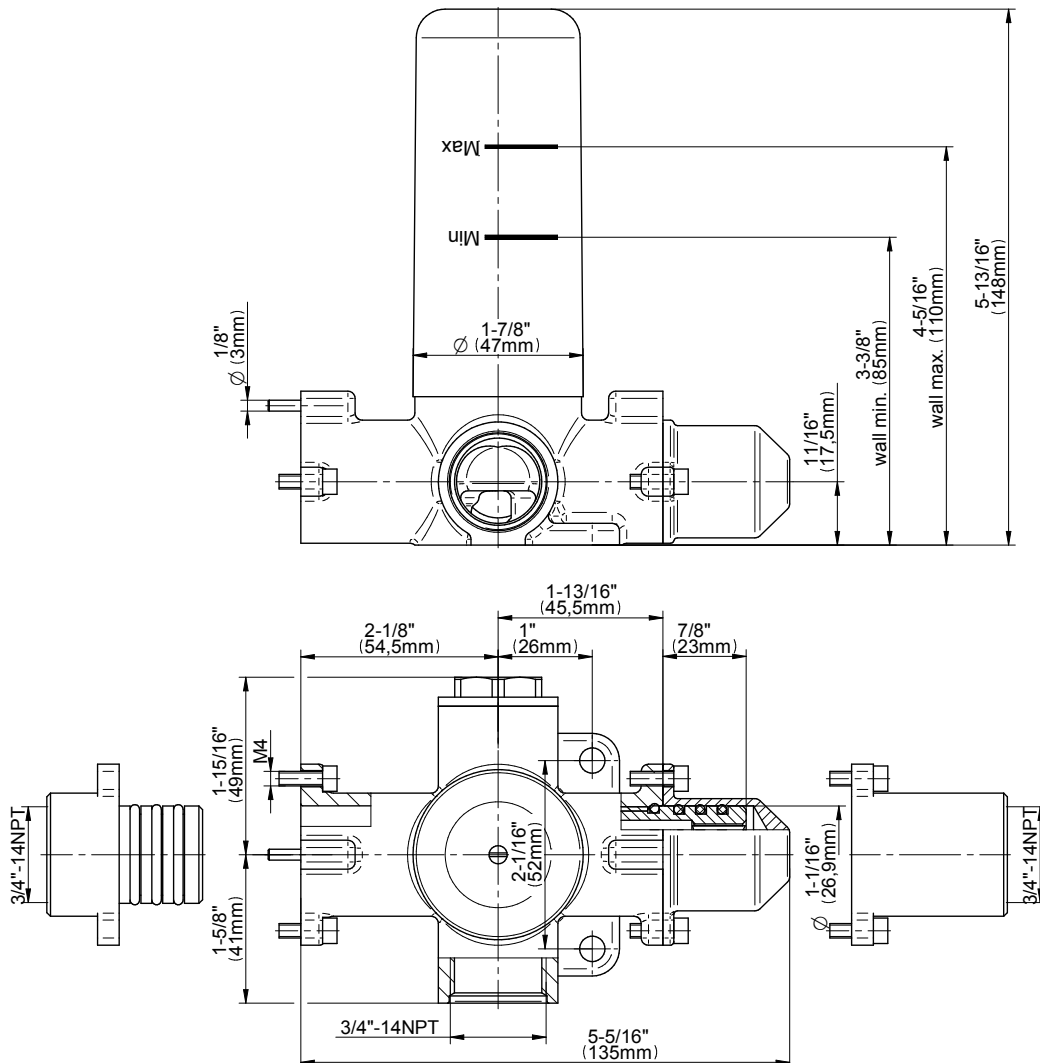

The measurements shown are for reference only. Products and specifications shown are subject to change without notice. Revised 3/2016.

www.graff-faucets.com | phone: 800-954-4723