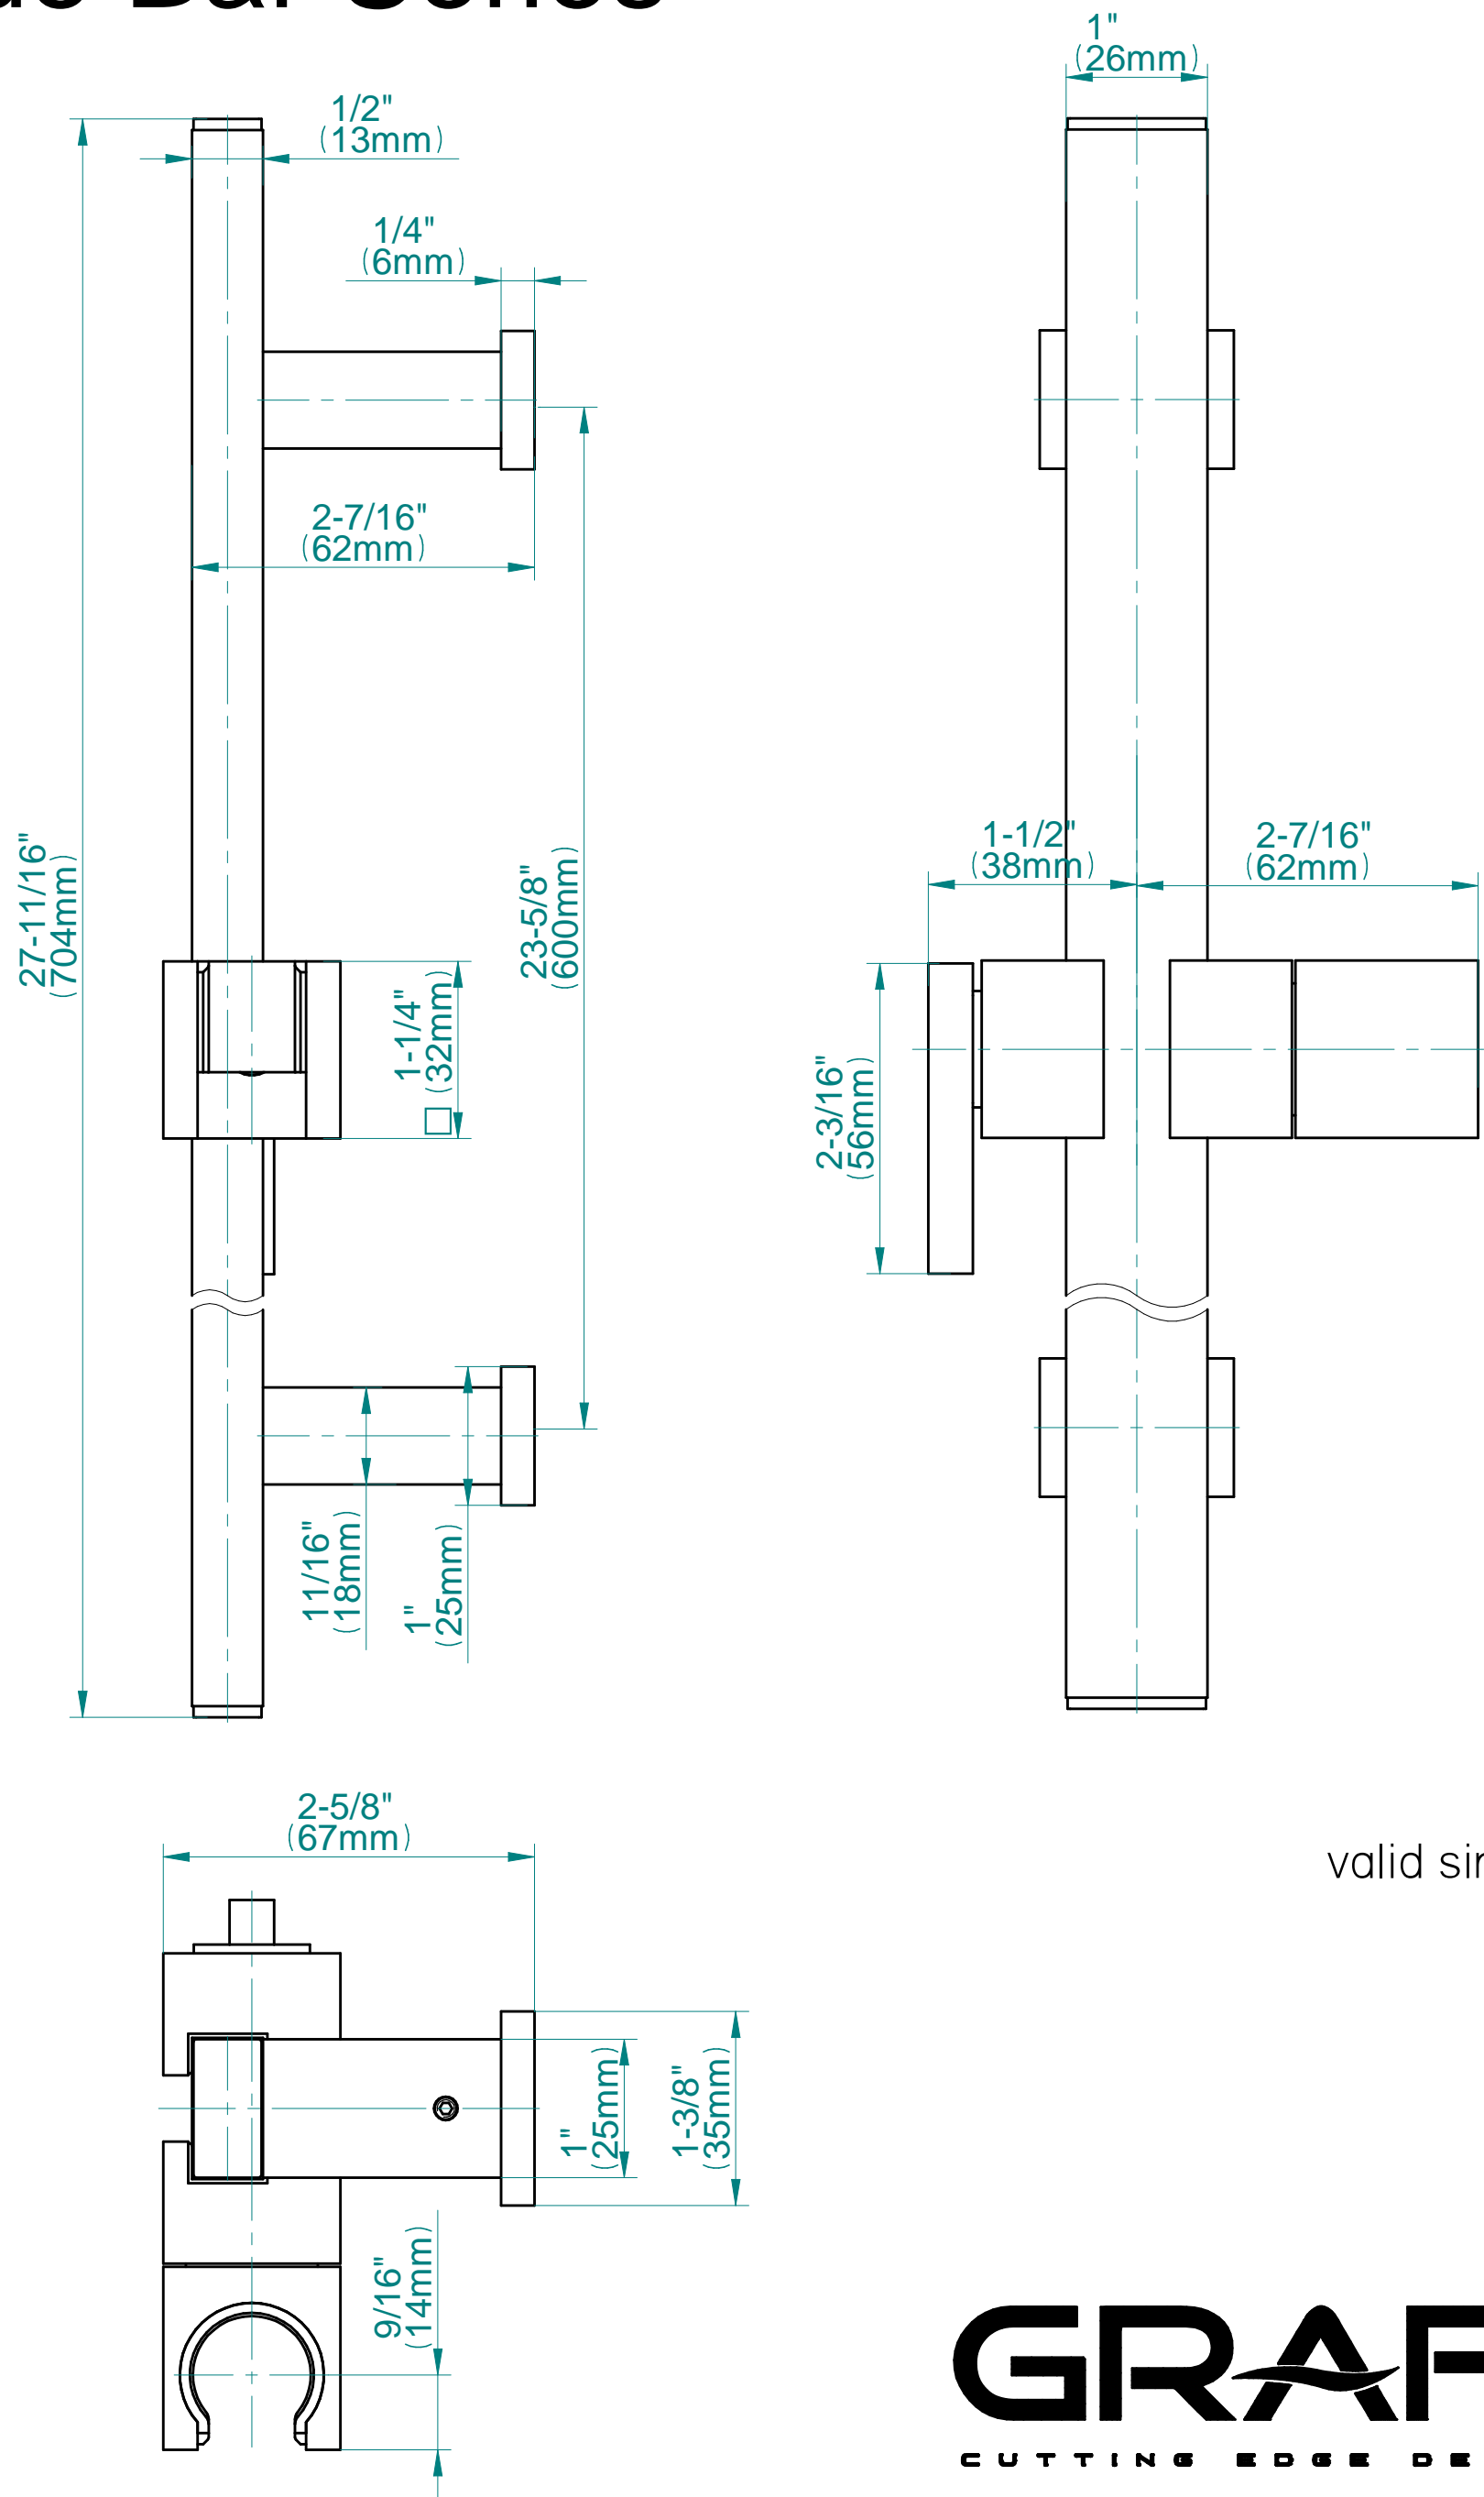

G-8631

Slide Bar Series

valid since 2014