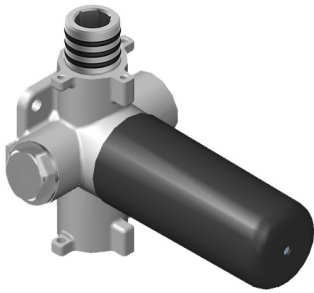

SHOWER
Sade M-Series Thermostatic
Shower System - Shower with
Handshower
GM3.011WB-LM36E0

GRAFF[®]

Information

- 3/4" thermostatic valve and trim
- 3/4" stop/volume control valve (2 pieces)
- 8" showerhead with 12" ceiling-mounted shower arm
- Showerhead features no-clog, easy-clean spray nozzles
- Handshower set with wall-mounted slide bar and 59" hose
- Optional extension kit
- Flow rates: showerhead ≤ 1.8 max gpm, handshower ≤ 1.5 max gpm
- ADA

- 12.3 gpm @ 60 psi
- 3/4" universal inlets/outlets with female threads
- Stacking inlet and pass-through port feature
- Supplied with protective plastic cover
- CalGreen compliant dependent on functions

Finishes

G-8076

M-Series

Stop/Volume Control Rough Valve with Pass-Through

GRAFF[®]
CUTTING EDGE DESIGN

Product Features

- 13.2 gpm @ 60 psi
- 3/4" universal inlets/outlets with female threads
- Stacking inlet and pass-through port feature
- Supplied with protective plastic cover
- CalGreen compliant dependent on functions

www.graff-faucets.com | phone: 800-954-4723

SHOWER
8" Square Brass Showerhead
G-8438

GRAFF®

Information

- 1/4" thick
- 144 no-clog, easy-clean rubber spray nozzles
- Recommended use with ceiling shower arm
- Recommended for use at no more than 10 degrees tilt
- Showerhead flow rate ≤ 1.8 max gpm
- CALGreen