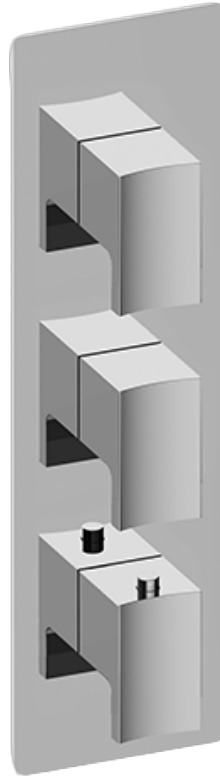

SHOWER
Sade M-Series Thermostatic
Shower System - Shower with
Handshower
GM3.011WB-LM36E0

GRAFF[®]

Information

- 3/4" thermostatic valve and trim
- 3/4" stop/volume control valve (2 pieces)
- 8" showerhead with 12" ceiling-mounted shower arm
- Showerhead features no-clog, easy-clean spray nozzles
- Handshower set with wall-mounted slide bar and 59" hose
- Optional extension kit
- Flow rates: showerhead ≤ 1.8 max gpm, handshower ≤ 1.5 max gpm
- ADA

SHOWER
Thermostatic Rough Valve
G-8006

GRAFF®

Information

- 12.9 gpm @ 60 psi
- 3/4" universal inlets
- Built-in service stops
- Stacking outlet feature
- Complete serviceability from front of all units
- Supplied with protective plastic cover
- CalGreen compliant dependent on functions

Finishes

G-8006

M-Series

3/4" Concealed Thermostatic Rough Valve

Product Features

- 12.9 gpm @ 60 psi
- 3/4" universal inlets
- Built-in service stops
- Stacking outlet feature
- Complete serviceability from front of all units
- Supplied with protective plastic cover
- CalGreen compliant dependent on functions

www.graff-faucets.com | phone: 800-954-4723

SHOWER
M-Series Valve Trim with Three
Handles
G-8057-LM36E0-T

GRAFF[®]

Information

- Three metal handles
- Decorative trim plate
- Use with M-Series rough valves
- ADA