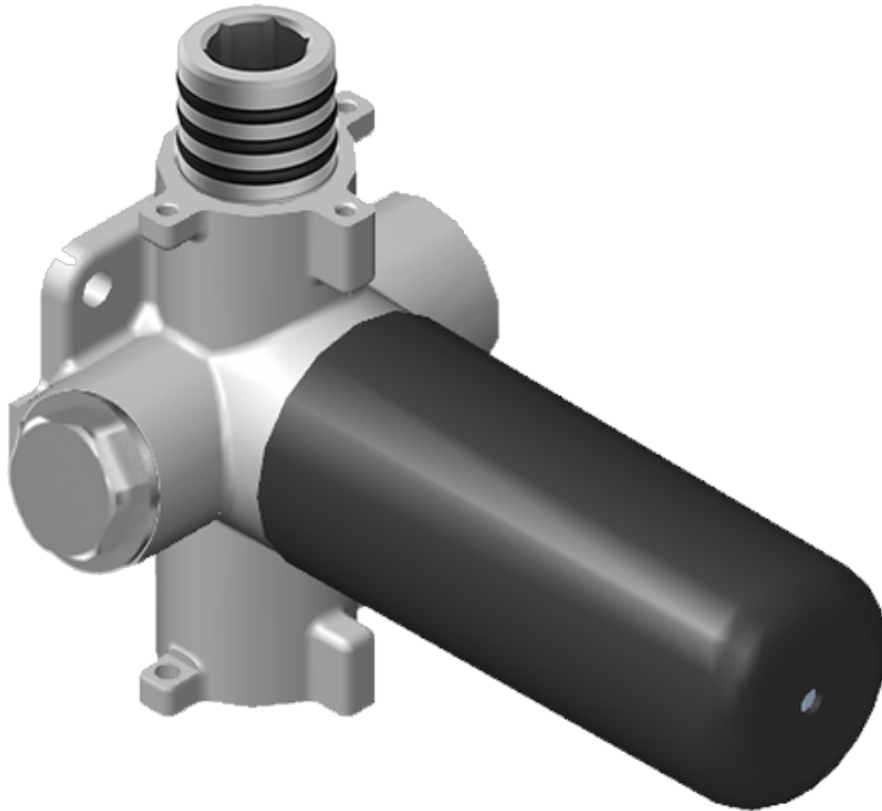

SHOWER
Stop/Volume Control Valve with
Pass Through
G-8076

GRAFF®