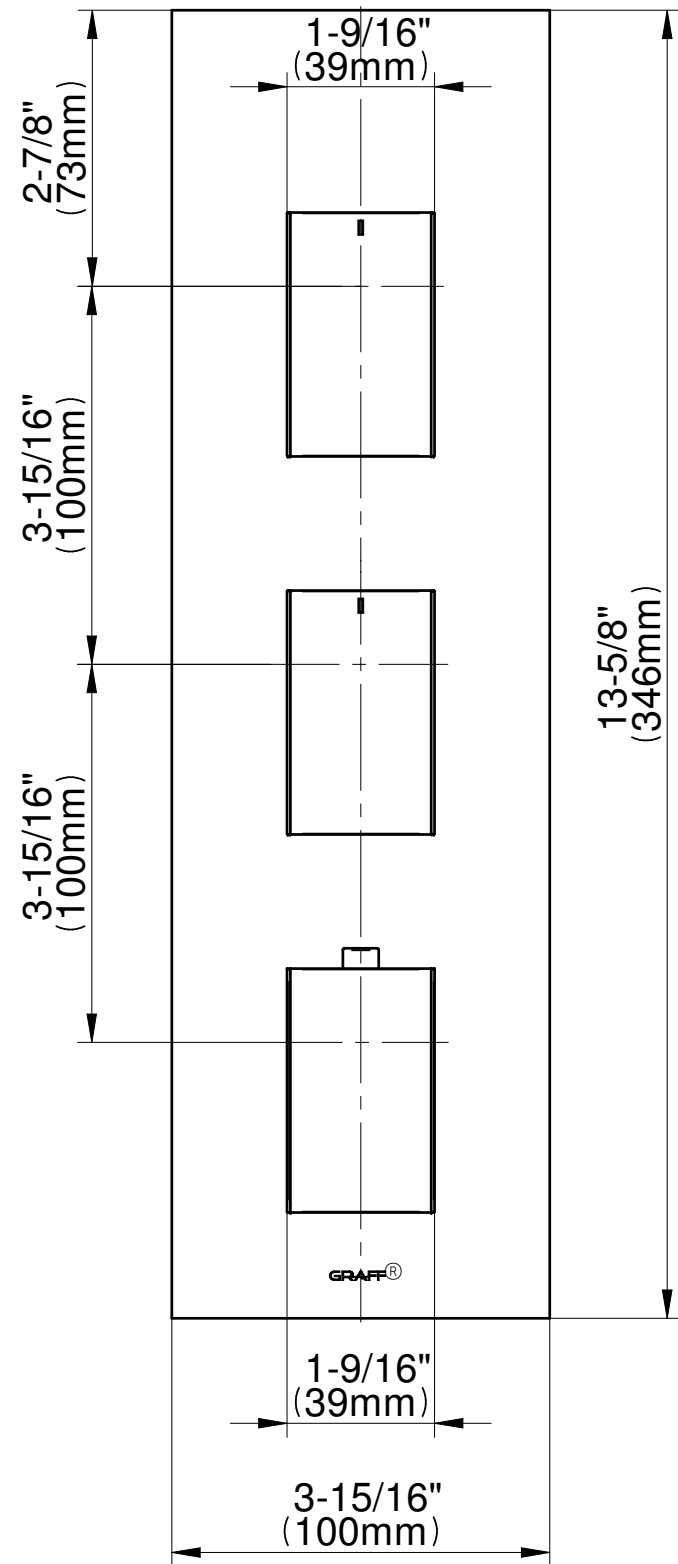

G-8057-LM36E0-T

Targa Series