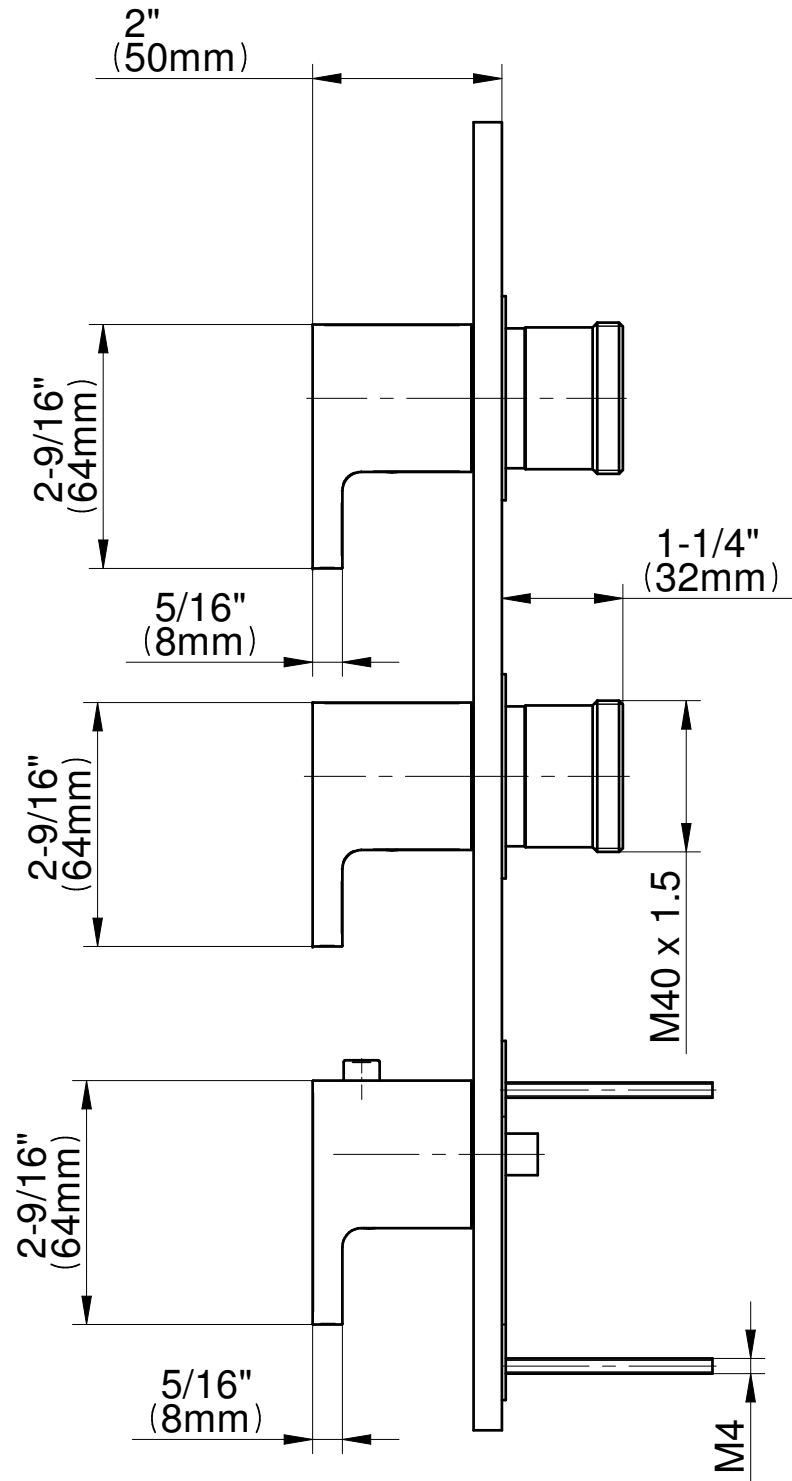

G-8057-LM36E0-T

Targa Series