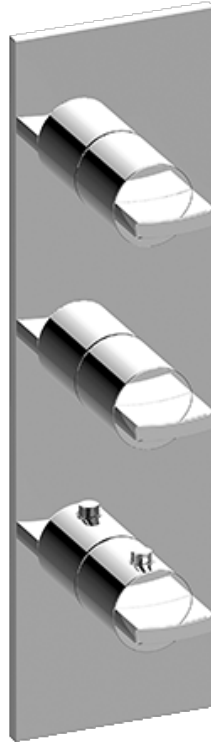

SHOWER
Sade M-Series Thermostatic
Shower System - Shower with
Handshower
GM3.011WB-C14E0

GRAFF®

Information

- 3/4" thermostatic valve and trim
- 3/4" stop/volume control valve (2 pieces)
- 8" showerhead with 12" ceiling-mounted shower arm
- Showerhead features no-clog, easy-clean spray nozzles
- Handshower set with wall-mounted slide bar and 59" hose
- Additional valve details and flow rates on page 498
- Flow rates: showerhead ≤ 1.8 max gpm, handshower ≤ 1.5 max gpm

SHOWER
Thermostatic Rough Valve
G-8006

GRAFF®

Information

- 12.9 gpm @ 60 psi
- 3/4" universal inlets
- Built-in service stops
- Stacking outlet feature
- Complete serviceability from front of all units
- Supplied with protective plastic cover
- CalGreen compliant dependent on functions

Finishes

G-8006

M-Series

3/4" Concealed Thermostatic Rough Valve

Product Features

- 12.9 gpm @ 60 psi
- 3/4" universal inlets
- Built-in service stops
- Stacking outlet feature
- Complete serviceability from front of all units
- Supplied with protective plastic cover
- CalGreen compliant dependent on functions

www.graff-faucets.com | phone: 800-954-4723

SHOWER
M-Series Valve Trim with Three
Handles
G-8057-C14E0-T

GRAFF[®]

Information

- Three metal handles, decorative trim plate
- Use with M-Series rough valves
- ADA