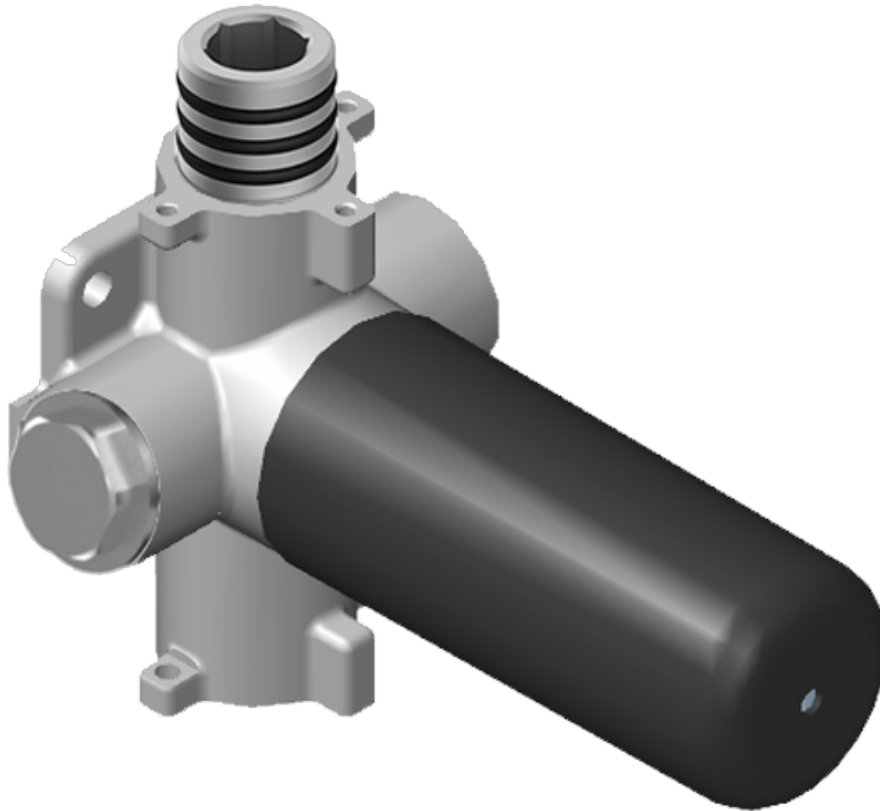

SHOWER
Sade M-Series Thermostatic
Shower System - Shower with
Handshower
GM3.011WB-C14E0

GRAFF®

Information

- 3/4" thermostatic valve and trim
- 3/4" stop/volume control valve (2 pieces)
- 8" showerhead with 12" ceiling-mounted shower arm
- Showerhead features no-clog, easy-clean spray nozzles
- Handshower set with wall-mounted slide bar and 59" hose
- Additional valve details and flow rates on page 498
- Flow rates: showerhead ≤ 1.8 max gpm, handshower ≤ 1.5 max gpm

www.graff-designs.com | phone: 800-954-4723

SHOWER
Stop/Volume Control Valve with
Pass Through
G-8076

GRAFF®

Information

- 12.3 gpm @ 60 psi
- 3/4" universal inlets/outlets with female threads
- Stacking inlet and pass-through port feature
- Supplied with protective plastic cover
- CalGreen compliant dependent on functions