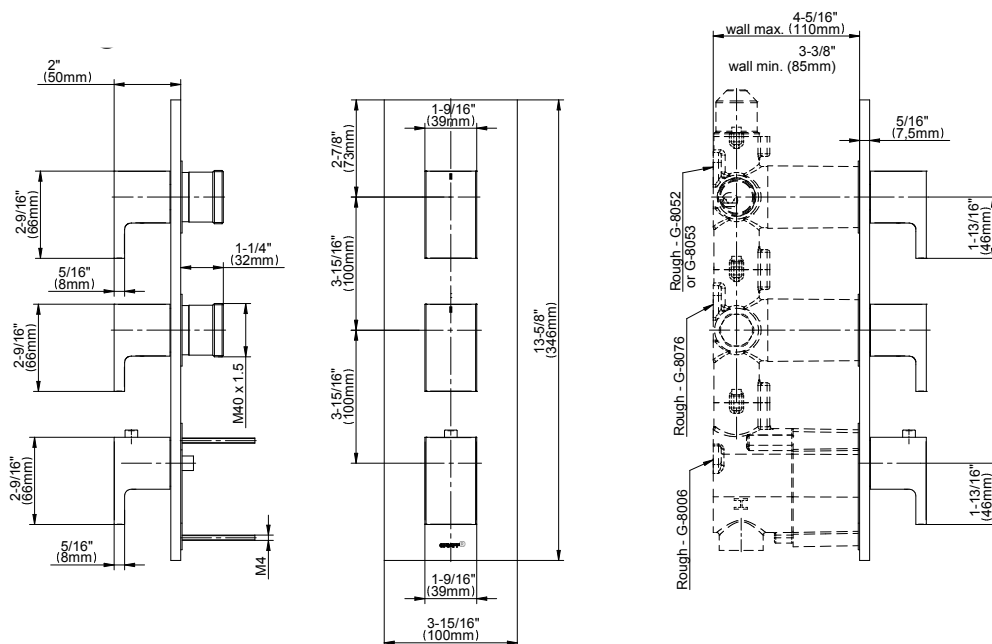

Warranty

- Limited lifetime warranty

For complete warranty information go to www.graff-designs.com/en-nam/warranty