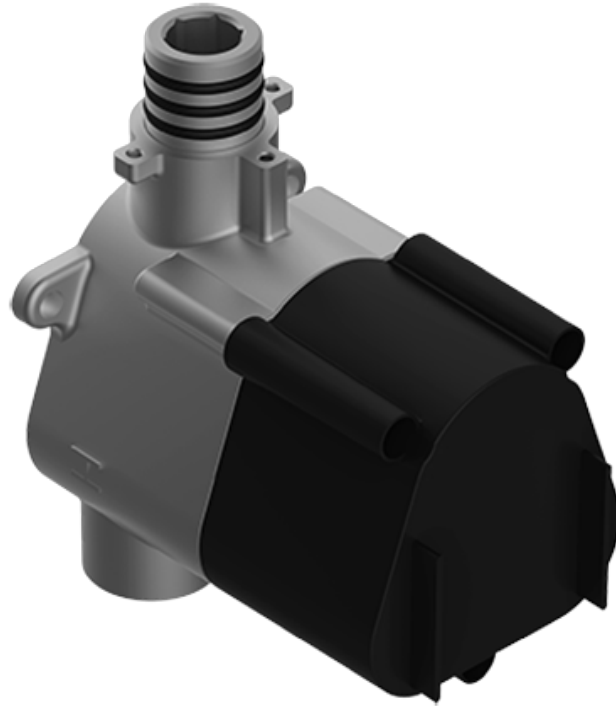

SHOWER
Sade M-Series Thermostatic
Shower System - Shower with
Handshower
GM3.011WB-C14E0

GRAFF®

Information

- 3/4" thermostatic valve and trim
- 3/4" stop/volume control valve (2 pieces)
- 8" showerhead with 12" ceiling-mounted shower arm
- Showerhead features no-clog, easy-clean spray nozzles
- Handshower set with wall-mounted slide bar and 59" hose
- Additional valve details and flow rates on page 498
- Flow rates: showerhead ≤ 1.8 max gpm, handshower ≤ 1.5 max gpm

SHOWER
Thermostatic Rough Valve
G-8006

GRAFF®

Information

- 12.9 gpm @ 60 psi
- 3/4" universal inlets
- Built-in service stops
- Stacking outlet feature
- Complete serviceability from front of all units
- Supplied with protective plastic cover
- CalGreen compliant dependent on functions

Finishes

G-8006

M-Series

3/4" Concealed Thermostatic Rough Valve

Product Features

- 12.9 gpm @ 60 psi
- 3/4" universal inlets
- Built-in service stops
- Stacking outlet feature
- Complete serviceability from front of all units
- Supplied with protective plastic cover
- CalGreen compliant dependent on functions

www.graff-faucets.com | phone: 800-954-4723

SHOWER
M-Series Valve Trim with Three
Handles
G-8057-C14E0-T

GRAFF[®]

Information

- Three metal handles, decorative trim plate
- Use with M-Series rough valves
- ADA