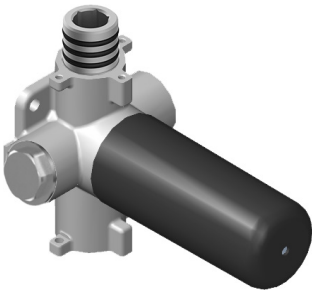

SHOWER
Sade M-Series Thermostatic
Shower System - Shower with
Handshower
GM3.011WB-C14E0

GRAFF®

Information

- 3/4" thermostatic valve and trim
- 3/4" stop/volume control valve (2 pieces)
- 8" showerhead with 12" ceiling-mounted shower arm
- Showerhead features no-clog, easy-clean spray nozzles
- Handshower set with wall-mounted slide bar and 59" hose
- Additional valve details and flow rates on page 498
- Flow rates: showerhead ≤ 1.8 max gpm, handshower ≤ 1.5 max gpm

Finishes

G-8076

M-Series

Stop/Volume Control Rough Valve with Pass-Through

GRAFF[®]
CUTTING EDGE DESIGN

Product Features

- 13.2 gpm @ 60 psi
- 3/4" universal inlets/outlets with female threads
- Stacking inlet and pass-through port feature
- Supplied with protective plastic cover
- CalGreen compliant dependent on functions

www.graff-faucets.com | phone: 800-954-4723

SHOWER
8" Square Brass Showerhead
G-8438

GRAFF[®]

Information

- 1/4" thick
- 144 no-clog, easy-clean rubber spray nozzles
- Recommended use with ceiling shower arm
- Recommended for use at no more than 10 degrees tilt
- Showerhead flow rate ≤ 1.8 max gpm
- CALGreen