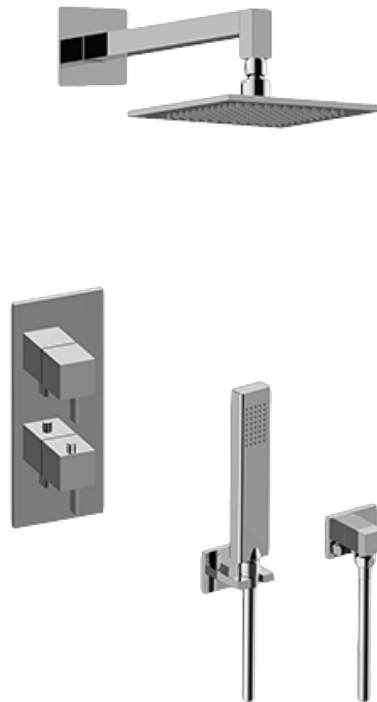

SHOWER  
Qubic Tre M-Series Thermostatic  
Shower System - Shower with  
Handshower  
**GM2.022WD-LM39E0**

---

**GRAFF®**

## Information

- 3/4" thermostatic valve and trim
- 3/4" 2-way diverter valve
- 8" showerhead with 12" wall-mounted shower arm
- Showerhead features no-clog, easy-clean spray nozzles
- Handshower set with wall bracket and 59" hose (PVD finishes use 59" flex hose)
- Flow rates: showerhead  $\leq$  1.8 max gpm, handshower  $\leq$  1.5 max gpm
- CALGreen

## Product Features

- 3/4" thermostatic valve and trim
- 3/4" 2-way diverter valve
- 8" showerhead with 12" wall-mounted shower arm
- Showerhead features no-clog, easy-clean spray nozzles
- Handshower set with wall bracket and 59" hose
- Optional extension kit
- Flow rates: showerhead  $\leq 1.8$  max gpm, handshower  $\leq 1.5$  max gpm