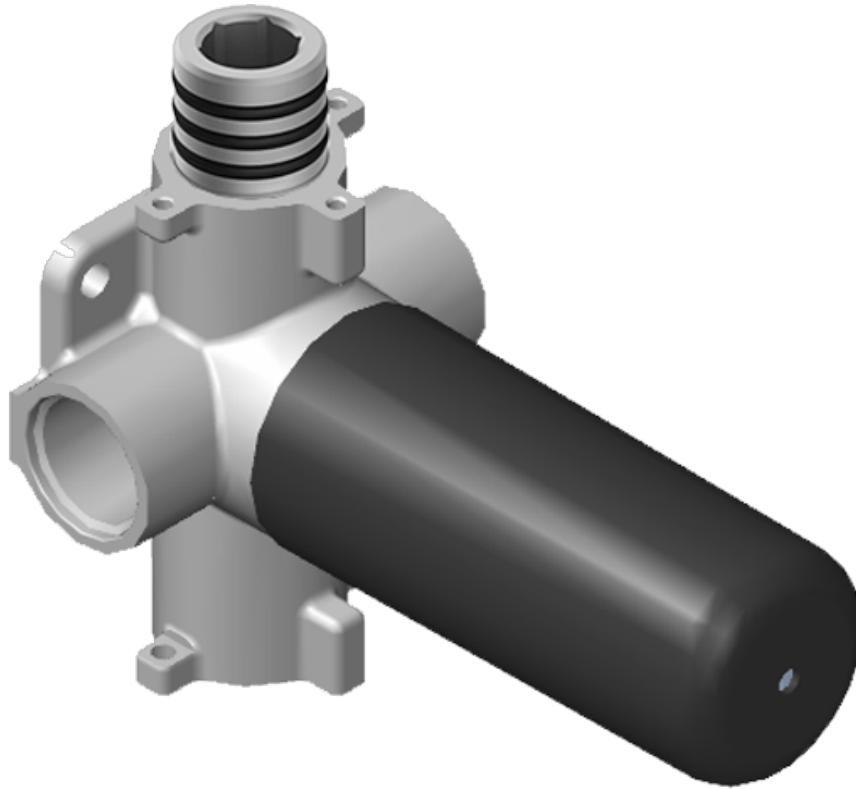

Polished  
Nickel

Steelnox®  
(Satin Nickel)

Architectural  
White

SHOWER  
Two-Way Diverter Volume Control  
Valve WITH Off Function and Pass-  
Through  
**G-8052**

**GRAFF®**

**Information**

- 11.7 gpm @ 60 psi
- 3/4" universal inlets/outlets with female threads
- Operates one function at a time
- Stacking inlet and pass-through port feature
- Supplied with protective plastic cover
- CALGreen compliant depending on functions

### Information

- 1/4" thick
- 144 no-clog, easy-clean rubber spray nozzles
- Recommended use with ceiling shower arm
- Recommended for use at no more than 10 degrees tilt
- Showerhead flow rate  $\leq 1.8$  max gpm
- CALGreen