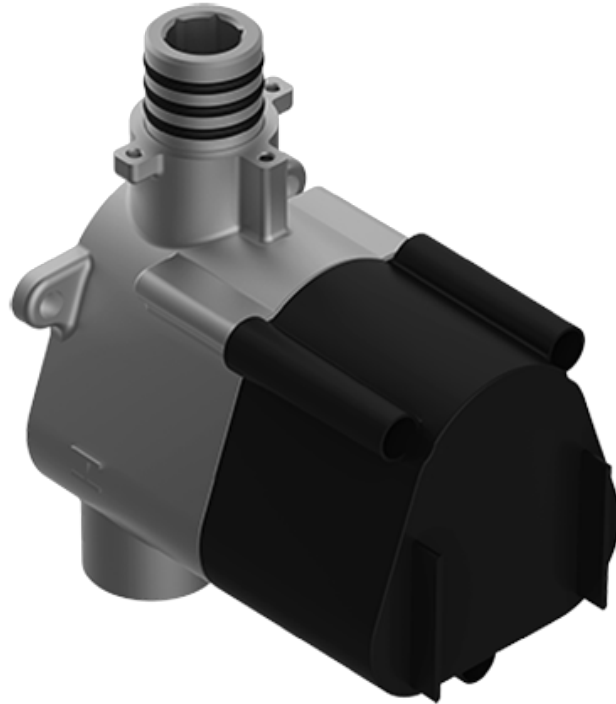

## Information

- 3/4" thermostatic valve and trim
- 3/4" 2-way diverter valve
- 8" showerhead with 12" wall-mounted shower arm
- Showerhead features no-clog, easy-clean spray nozzles
- Handshower set with wall bracket and 59" hose (PVD finishes use 59" flex hose)
- Flow rates: showerhead  $\leq$  1.8 max gpm, handshower  $\leq$  1.5 max gpm
- CALGreen

[www.graff-designs.com](http://www.graff-designs.com) | phone: 800-954-4723

SHOWER  
Thermostatic Rough Valve  
**G-8006**

**GRAFF®**

**Information**

- 12.9 gpm @ 60 psi
- 3/4" universal inlets
- Built-in service stops
- Stacking outlet feature
- Complete serviceability from front of all units
- Supplied with protective plastic cover
- CalGreen compliant dependent on functions

# G-8006

M-Series

3/4" Concealed Thermostatic Rough Valve