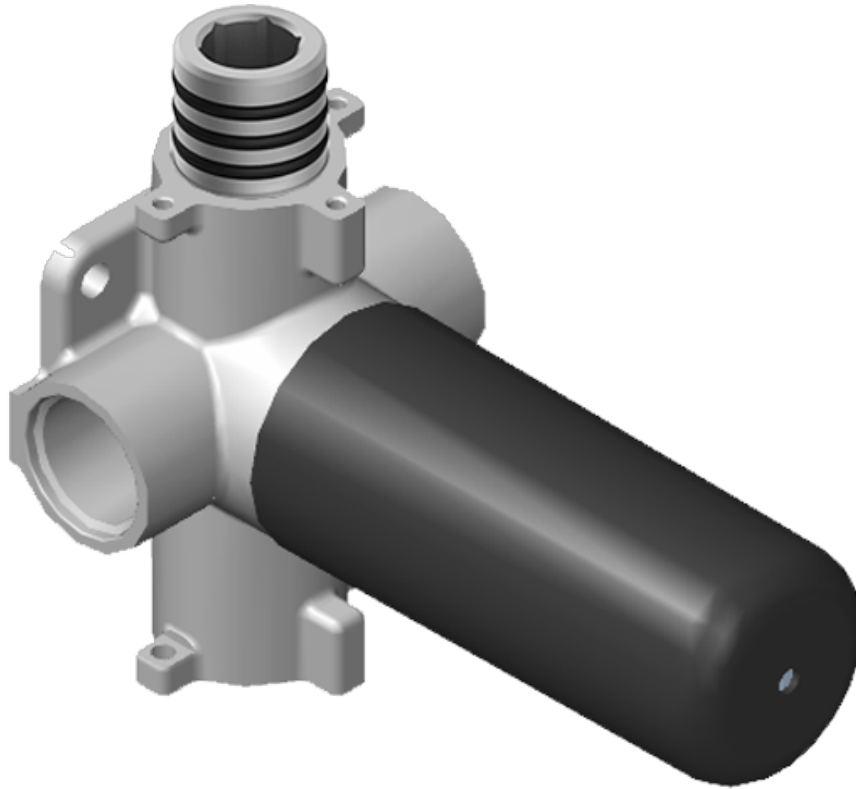

SHOWER  
Sade M-Series Thermostatic  
Shower System - Shower with  
Handshower  
**GM2.022WD-LM36E0**

---

**GRAFF®**

## Targa Series

SHOWER  
Two-Way Diverter Volume Control  
Valve WITH Off Function and Pass-  
Through  
**G-8052**

**GRAFF®**

**Information**

- 11.7 gpm @ 60 psi
- 3/4" universal inlets/outlets with female threads
- Operates one function at a time
- Stacking inlet and pass-through port feature
- Supplied with protective plastic cover
- CALGreen compliant depending on functions