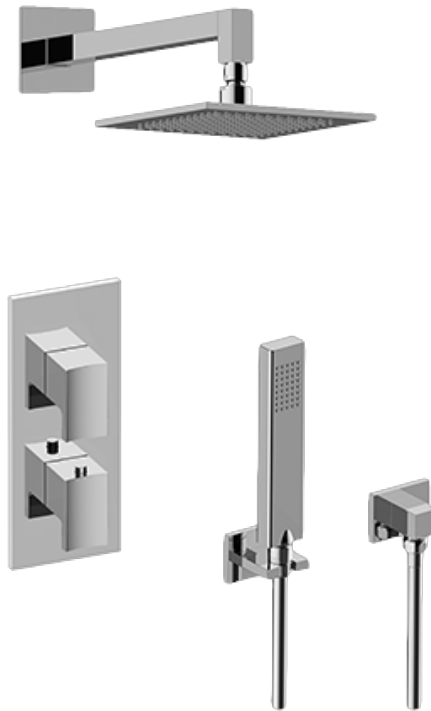

SHOWER  
Sade M-Series Thermostatic  
Shower System - Shower with  
Handshower  
**GM2.022WD-LM36E0**

---

**GRAFF®**

## Information

- 3/4" thermostatic valve and trim
- 3/4" 2-way diverter valve
- 8" showerhead with 12" wall-mounted shower arm
- Showerhead features no-clog, easy-clean spray nozzles
- Handshower set with wall bracket and 59" hose
- Optional extension kit
- Flow rates: showerhead  $\leq 1.8$  max gpm, handshower  $\leq 1.5$  max gpm
- CALGreen

SHOWER  
Thermostatic Rough Valve  
**G-8006**

**GRAFF®**