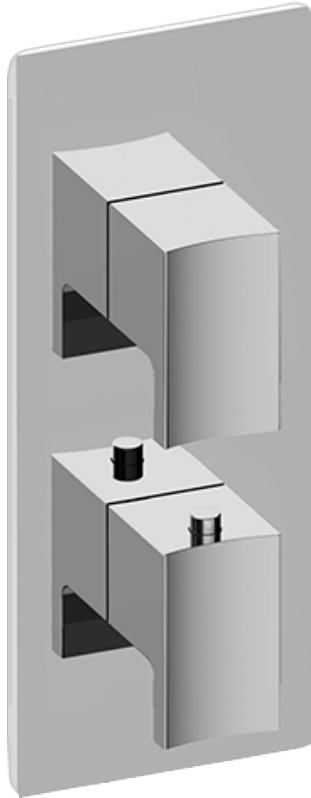

SHOWER  
Sade M-Series Thermostatic  
Shower System - Shower with  
Handshower  
**GM2.022WD-LM36E0**

---

**GRAFF®**

SHOWER  
Thermostatic Rough Valve  
**G-8006**

**GRAFF®**

# G-8006

M-Series

3/4" Concealed Thermostatic Rough Valve

[www.graff-faucets.com](http://www.graff-faucets.com) | phone: 800-954-4723

SHOWER  
M-Series Valve Trim with Two  
Handles  
**G-8048-LM36E0-T**

**GRAFF®**

**Information**

- Two metal handles
- Decorative trim plate
- Use with M-Series rough valves
- ADA