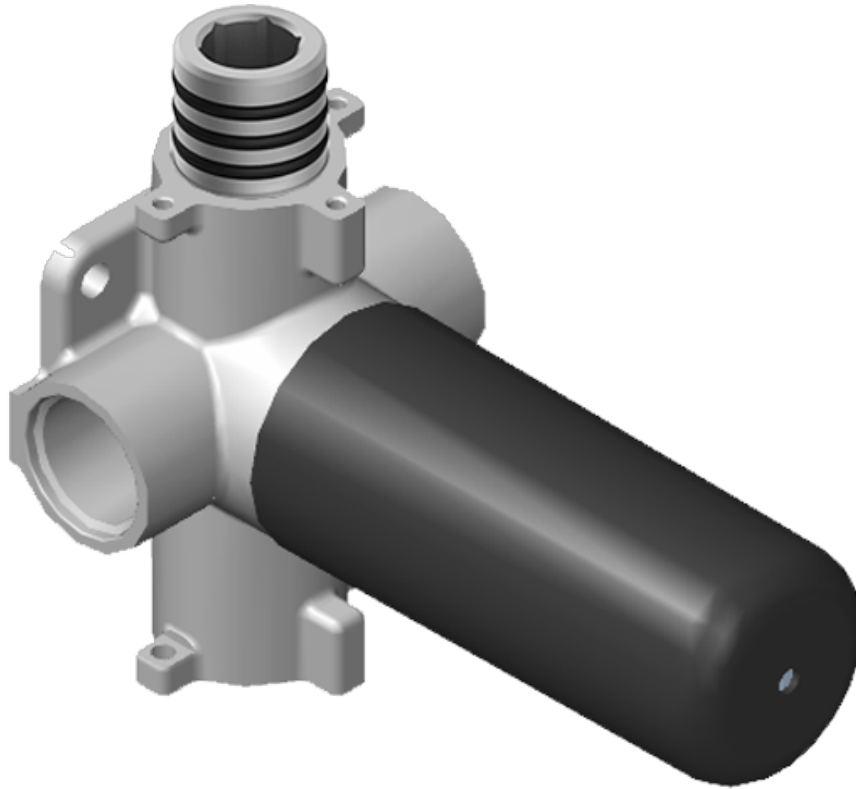

SHOWER
Sade M-Series Thermostatic
Shower System - Shower with
Handshower
GM2.022WD-C14E0

GRAFF®

Information

- 3/4" thermostatic valve and trim
- 3/4" 2-way diverter valve
- 8" showerhead with 12" wall-mounted shower arm
- Showerhead features no-clog, easy-clean spray nozzles
- Handshower set with wall bracket and 59" hose
- Optional extension kit
- Flow rates: showerhead ≤ 1.8 max gpm, handshower ≤ 1.5 max gpm
- CALGreen

www.graff-designs.com | phone: 800-954-4723

SHOWER
Two-Way Diverter Volume Control
Valve WITH Off Function and Pass-
Through
G-8052

GRAFF®

Information

- 11.7 gpm @ 60 psi
- 3/4" universal inlets/outlets with female threads
- Operates one function at a time
- Stacking inlet and pass-through port feature
- Supplied with protective plastic cover
- CALGreen compliant depending on functions

Finishes

G-8052 M-Series
 2-Way Diverter Volume Control Valve
 WITH Off Function and Pass-Through

Product Features

- 12.1 gpm @ 60 psi
- 3/4" universal inlets/outlets with female threads
- Stacking inlet and pass-through port feature
- Supplied with protective plastic cover
- CalGreen compliant dependent on functions