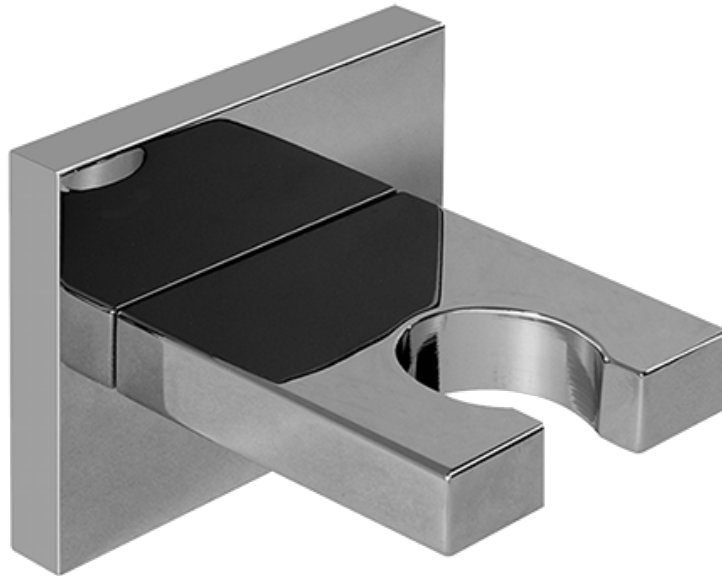

SHOWER
Sade M-Series Thermostatic
Shower System - Shower with
Handshower
GM2.022WD-C14E0

GRAFF®

Information

- 3/4" thermostatic valve and trim
- 3/4" 2-way diverter valve
- 8" showerhead with 12" wall-mounted shower arm
- Showerhead features no-clog, easy-clean spray nozzles
- Handshower set with wall bracket and 59" hose
- Optional extension kit
- Flow rates: showerhead ≤ 1.8 max gpm, handshower ≤ 1.5 max gpm
- CALGreen

Matte Black

Olive Bronze

Polished
Chrome

Polished
Nickel

Steelnox®
(Satin Nickel)

Architectural
White

Product Features

- Brass spiral flexible hose with conical nut

* Special order finish- call for availability

SHOWER
Contemporary Square Wall
Bracket for Handshower
G-8632

GRAFF®

Information

- Solid brass construction

Finishes

24K Gold

24K Brushed
Gold