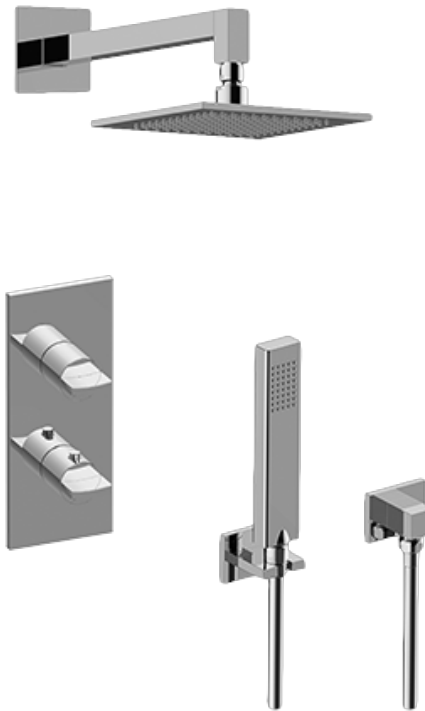

SHOWER
Sade M-Series Thermostatic
Shower System - Shower with
Handshower
GM2.022WD-C14E0

GRAFF®

Information

- 3/4" thermostatic valve and trim
- 3/4" 2-way diverter valve
- 8" showerhead with 12" wall-mounted shower arm
- Showerhead features no-clog, easy-clean spray nozzles
- Handshower set with wall bracket and 59" hose
- Optional extension kit
- Flow rates: showerhead ≤ 1.8 max gpm, handshower ≤ 1.5 max gpm
- CALGreen

SHOWER
Thermostatic Rough Valve
G-8006

GRAFF®

Information

- 12.9 gpm @ 60 psi
- 3/4" universal inlets
- Built-in service stops
- Stacking outlet feature
- Complete serviceability from front of all units
- Supplied with protective plastic cover
- CalGreen compliant dependent on functions

Finishes

G-8006

M-Series

3/4" Concealed Thermostatic Rough Valve

Product Features

- 12.9 gpm @ 60 psi
- 3/4" universal inlets
- Built-in service stops
- Stacking outlet feature
- Complete serviceability from front of all units
- Supplied with protective plastic cover
- CalGreen compliant dependent on functions

www.graff-faucets.com | phone: 800-954-4723

SHOWER
M-Series Valve Trim with Two
Handles
G-8048-C14E0-T

GRAFF®

Information

- Two metal handles, decorative trim plate
- Use with M-Series rough valves
- ADA

Finishes