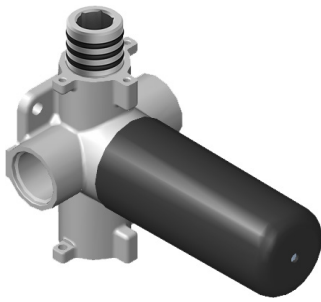

SHOWER
Sade M-Series Thermostatic
Shower System - Shower with
Handshower
GM2.022WD-C14E0

GRAFF®

Information

- 3/4" thermostatic valve and trim
- 3/4" 2-way diverter valve
- 8" showerhead with 12" wall-mounted shower arm
- Showerhead features no-clog, easy-clean spray nozzles
- Handshower set with wall bracket and 59" hose
- Optional extension kit
- Flow rates: showerhead ≤ 1.8 max gpm, handshower ≤ 1.5 max gpm
- CALGreen

www.graff-designs.com | phone: 800-954-4723

SHOWER
Two-Way Diverter Volume Control
Valve WITH Off Function and Pass-
Through
G-8052

GRAFF®

Information

- 11.7 gpm @ 60 psi
- 3/4" universal inlets/outlets with female threads
- Operates one function at a time
- Stacking inlet and pass-through port feature
- Supplied with protective plastic cover
- CALGreen compliant depending on functions

Finishes

G-8052 M-Series
 2-Way Diverter Volume Control Valve
 WITH Off Function and Pass-Through

Product Features

- 12.1 gpm @ 60 psi
- 3/4" universal inlets/outlets with female threads
- Stacking inlet and pass-through port feature
- Supplied with protective plastic cover
- CalGreen compliant dependent on functions