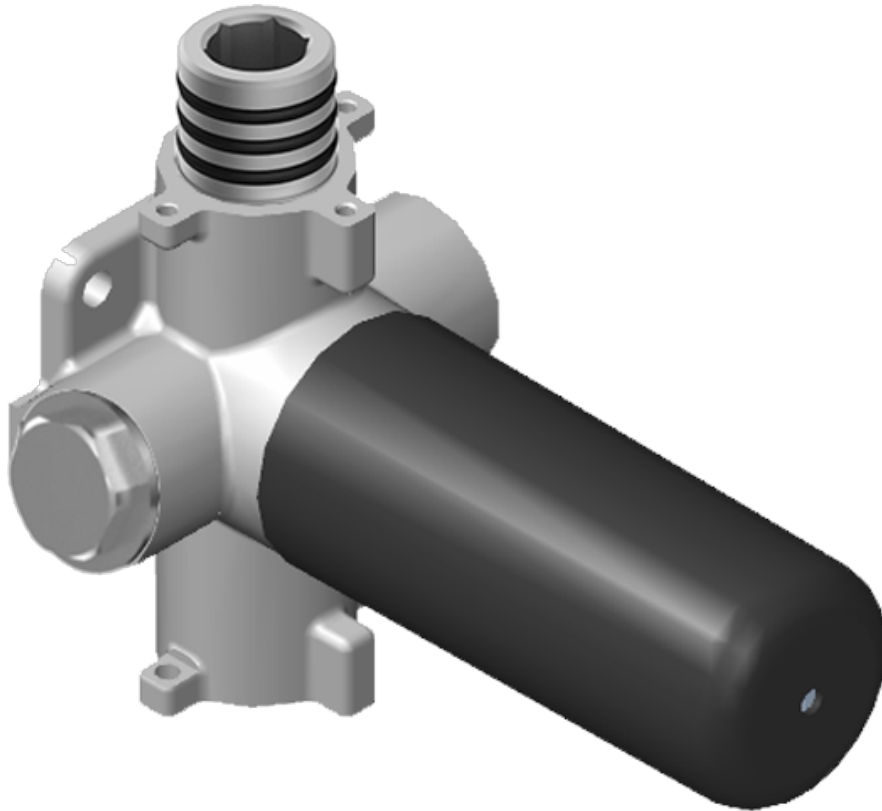

SHOWER
Lauren M-Series Thermostatic
Shower System - Shower with
Handshower
GS3.011WB-LM22C3

GRAFF®

Information

- 3/4" thermostatic valve and trim
- 3/4" stop/volume control valve (2 pieces)
- 8" showerhead with 12" ceiling-mounted shower arm
- Showerhead features no-clog, easy-clean spray nozzles
- Handshower set with wall-mounted slide bar and 59" hose
- Optional extension kit
- Flow rates: showerhead ≤ 1.8 max gpm, handshower ≤ 1.5 max gpm
- ADA

SHOWER
Thermostatic Rough Valve
G-8006

GRAFF®

Information

- 12.9 gpm @ 60 psi
- 3/4" universal inlets
- Built-in service stops
- Stacking outlet feature
- Complete serviceability from front of all units
- Supplied with protective plastic cover
- CalGreen compliant dependent on functions

G-8006

M-Series

3/4" Concealed Thermostatic Rough Valve

Product Features

- 12.9 gpm @ 60 psi
- 3/4" universal inlets
- Built-in service stops
- Stacking outlet feature
- Complete serviceability from front of all units
- Supplied with protective plastic cover
- CalGreen compliant dependent on functions

www.graff-faucets.com | phone: 800-954-4723

SHOWER
Stop/Volume Control Valve with
Pass Through
G-8076

GRAFF®

Information

- 12.3 gpm @ 60 psi
- 3/4" universal inlets/outlets with female threads
- Stacking inlet and pass-through port feature
- Supplied with protective plastic cover
- CalGreen compliant dependent on functions