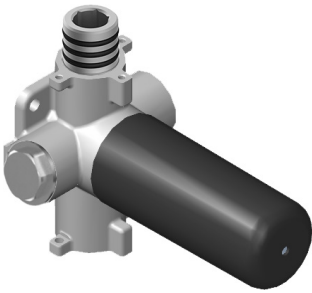

SHOWER
Lauren M-Series Thermostatic
Shower System - Shower with
Handshower
GS3.011WB-LM22C3

GRAFF®

Information

- 3/4" thermostatic valve and trim
- 3/4" stop/volume control valve (2 pieces)
- 8" showerhead with 12" ceiling-mounted shower arm
- Showerhead features no-clog, easy-clean spray nozzles
- Handshower set with wall-mounted slide bar and 59" hose
- Optional extension kit
- Flow rates: showerhead ≤ 1.8 max gpm, handshower ≤ 1.5 max gpm
- ADA

G-8006

M-Series

3/4" Concealed Thermostatic Rough Valve

Product Features

- 12.9 gpm @ 60 psi
- 3/4" universal inlets
- Built-in service stops
- Stacking outlet feature
- Complete serviceability from front of all units
- Supplied with protective plastic cover
- CalGreen compliant dependent on functions

www.graff-faucets.com | phone: 800-954-4723

SHOWER
Stop/Volume Control Valve with
Pass Through
G-8076

GRAFF®

Information

- 12.3 gpm @ 60 psi
- 3/4" universal inlets/outlets with female threads
- Stacking inlet and pass-through port feature
- Supplied with protective plastic cover
- CalGreen compliant dependent on functions

G-8076

M-Series

Stop/Volume Control Rough Valve with Pass-Through

GRAFF[®]
CUTTING EDGE DESIGN

Product Features

- 13.2 gpm @ 60 psi
- 3/4" universal inlets/outlets with female threads
- Stacking inlet and pass-through port feature
- Supplied with protective plastic cover
- CalGreen compliant dependent on functions