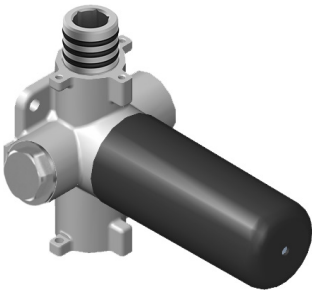

SHOWER
Thermostatic Rough Valve
G-8006

GRAFF®

Information

- 12.9 gpm @ 60 psi
- 3/4" universal inlets
- Built-in service stops
- Stacking outlet feature
- Complete serviceability from front of all units
- Supplied with protective plastic cover
- CalGreen compliant dependent on functions

G-8006

M-Series

3/4" Concealed Thermostatic Rough Valve

Product Features

- 12.9 gpm @ 60 psi
- 3/4" universal inlets
- Built-in service stops
- Stacking outlet feature
- Complete serviceability from front of all units
- Supplied with protective plastic cover
- CalGreen compliant dependent on functions

www.graff-faucets.com | phone: 800-954-4723

SHOWER
Stop/Volume Control Valve with
Pass Through
G-8076

GRAFF®

Information

- 12.3 gpm @ 60 psi
- 3/4" universal inlets/outlets with female threads
- Stacking inlet and pass-through port feature
- Supplied with protective plastic cover
- CalGreen compliant dependent on functions

G-8076

M-Series

Stop/Volume Control Rough Valve with Pass-Through

GRAFF[®]
CUTTING EDGE DESIGN

Product Features

- 13.2 gpm @ 60 psi
- 3/4" universal inlets/outlets with female threads
- Stacking inlet and pass-through port feature
- Supplied with protective plastic cover
- CalGreen compliant dependent on functions