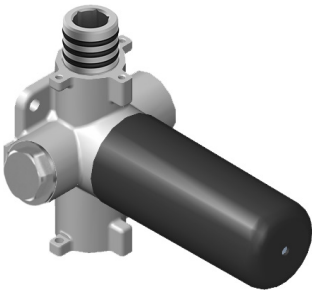

SHOWER  
Thermostatic Rough Valve  
**G-8006**

**GRAFF®**

# G-8006

M-Series

3/4" Concealed Thermostatic Rough Valve

# G-8076

M-Series

Stop/Volume Control Rough Valve with Pass-Through

**GRAFF**<sup>®</sup>  
CUTTING EDGE DESIGN