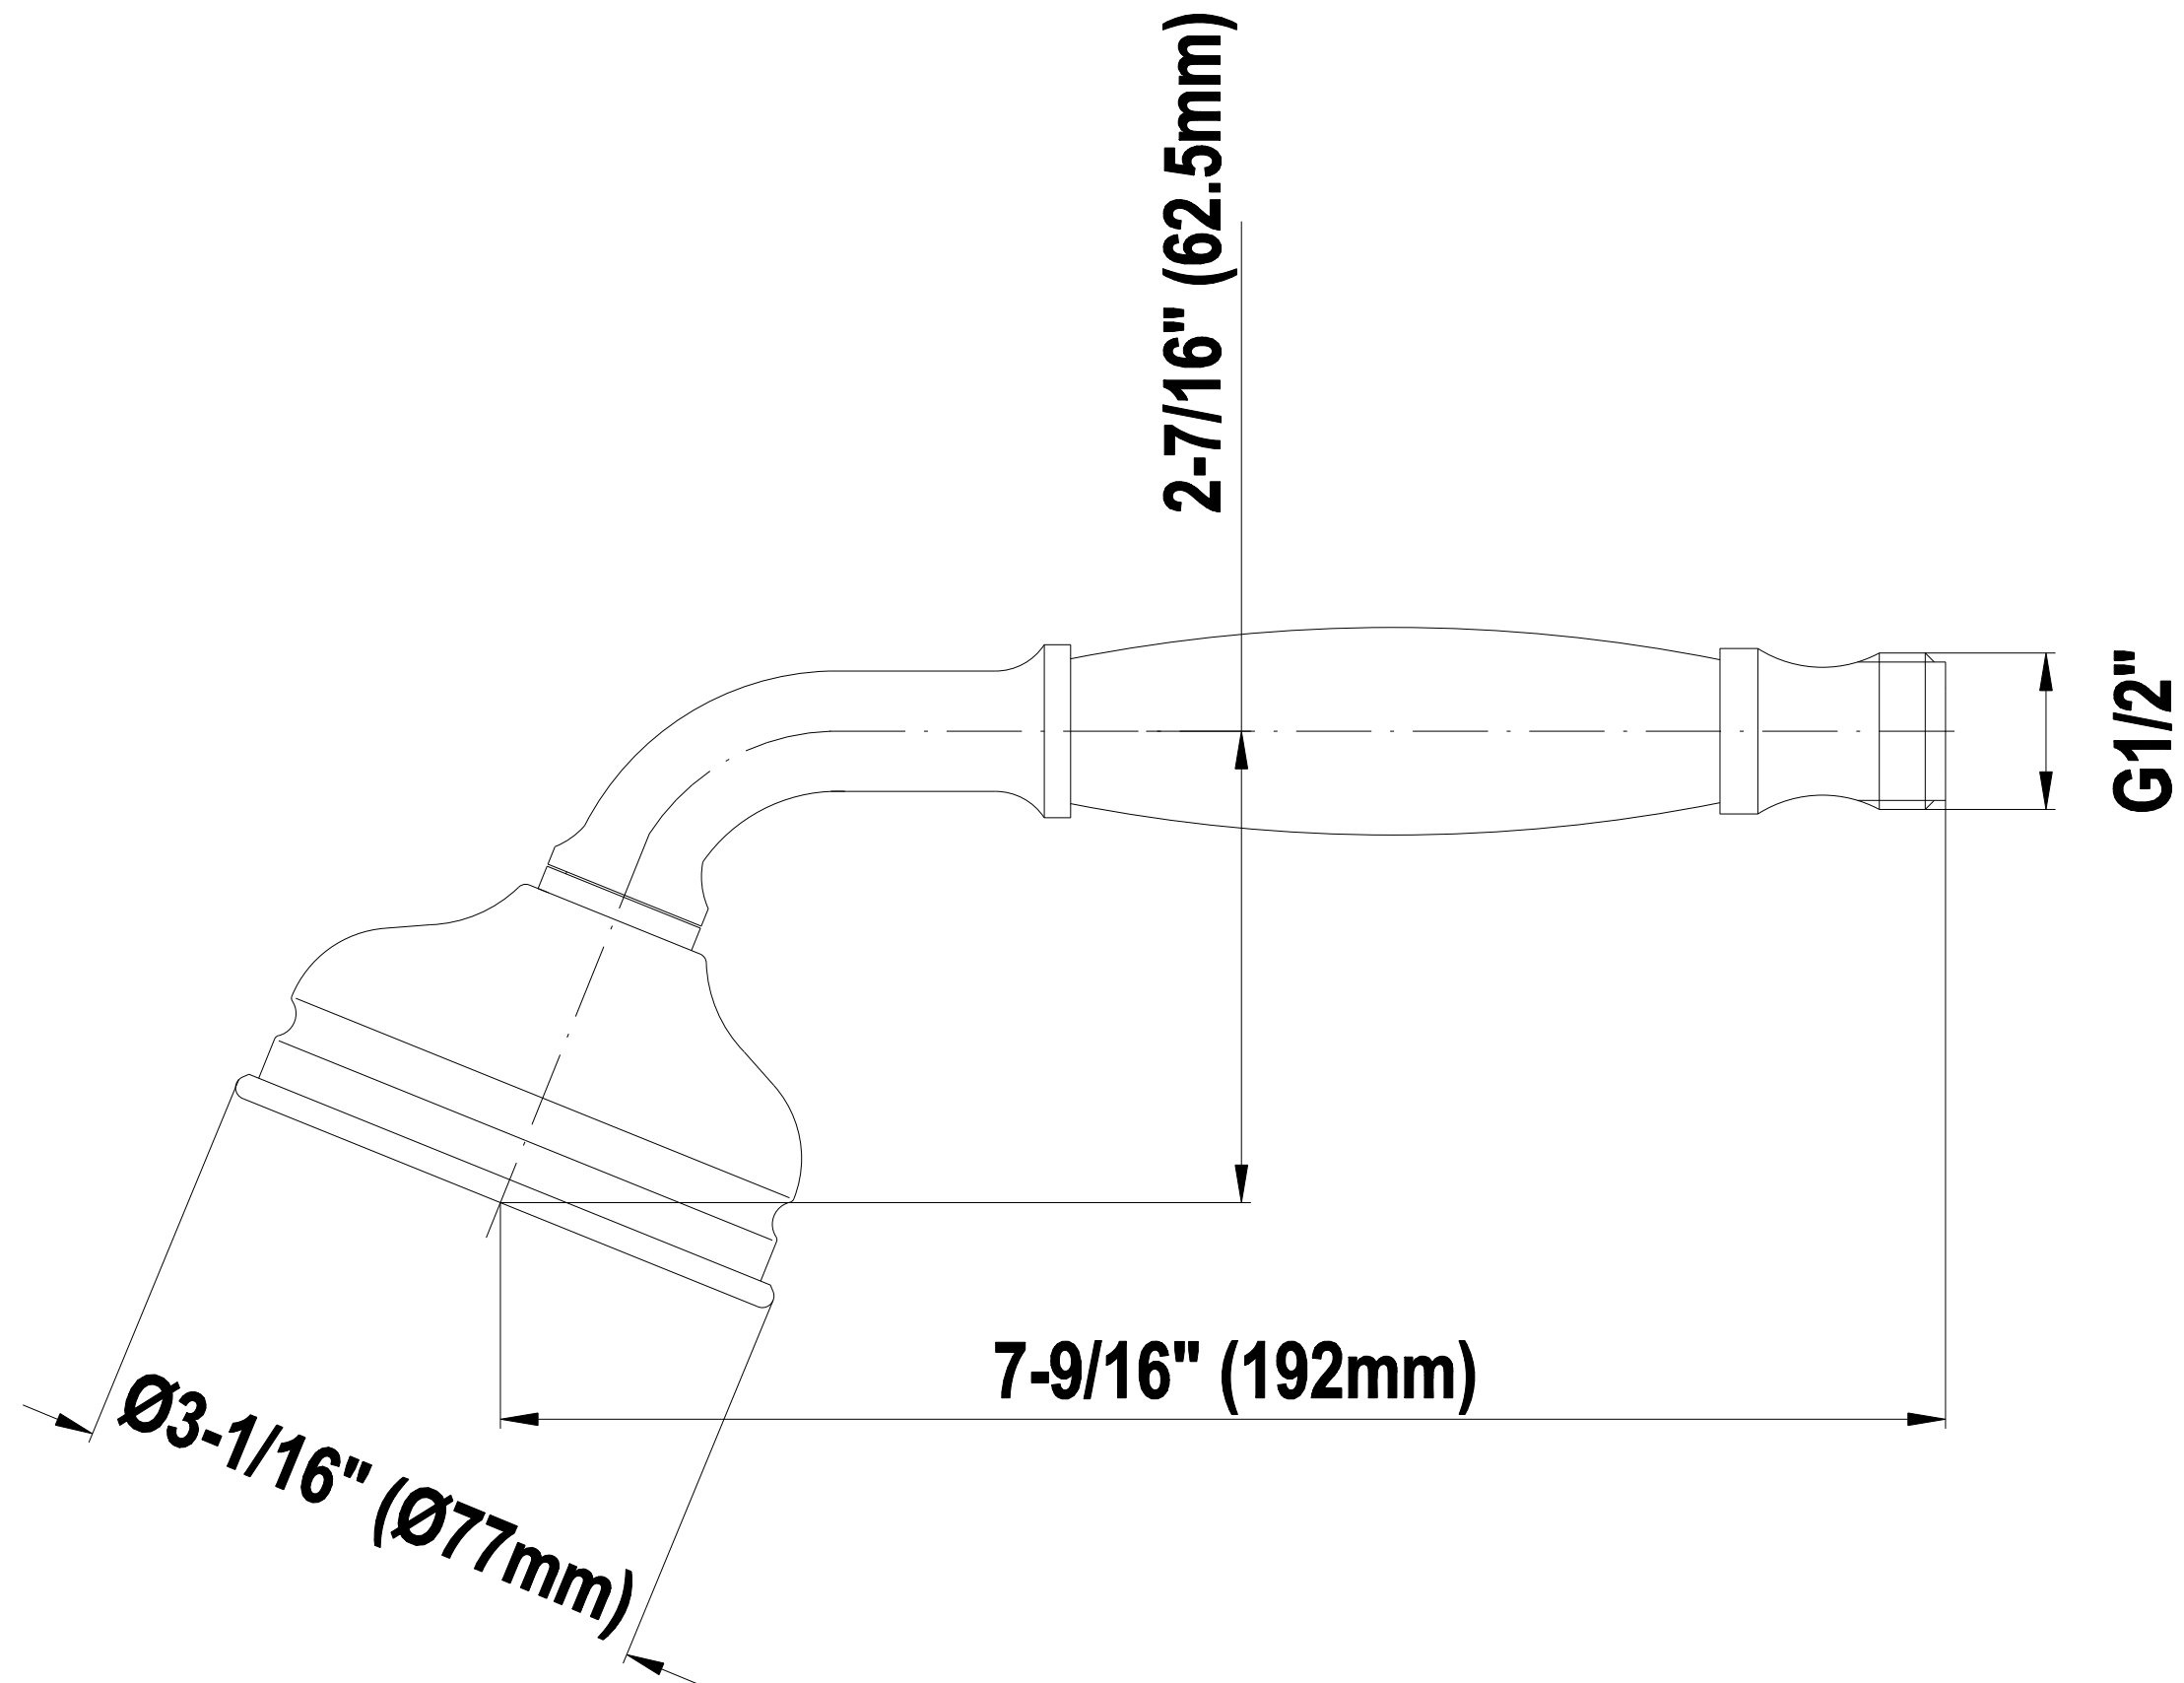

## Information

- 3/4" thermostatic valve and trim
- 3/4" stop/volume control valve (2 pieces)
- 8" showerhead with 12" ceiling-mounted shower arm
- Showerhead features no-clog, easy-clean spray nozzles
- Handshower set with wall-mounted slide bar and 59" hose
- Optional extension kit
- Flow rates: showerhead  $\leq 1.8$  max gpm, handshower  $\leq 1.5$  max gpm
- ADA

# Traditional Handshower G-8604

SHOWER  
59" Shower Hose  
**G-8605**

**GRAFF®**