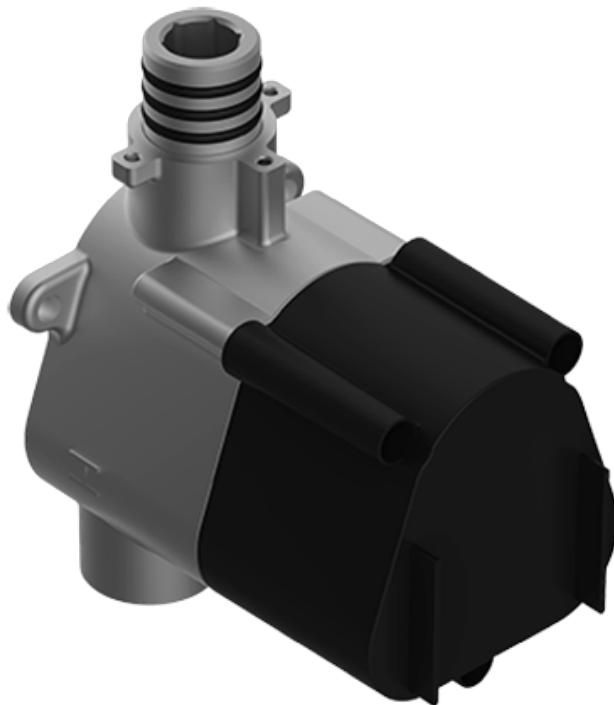

SHOWER  
Lauren M-Series Thermostatic  
Shower System - Shower with  
Handshower  
**GS3.011WB-C3E0**

---

**GRAFF®**

## Information

- 3/4" thermostatic valve and trim
- 3/4" stop/volume control valve (2 pieces)
- 8" showerhead with 12" ceiling-mounted shower arm
- Showerhead features no-clog, easy-clean spray nozzles
- Handshower set with wall-mounted slide bar and 59" hose
- Optional extension kit
- Flow rates: showerhead  $\leq 1.8$  max gpm, handshower  $\leq 1.5$  max gpm
- ADA

SHOWER  
Thermostatic Rough Valve  
**G-8006**

**GRAFF®**

# G-8006

M-Series

3/4" Concealed Thermostatic Rough Valve