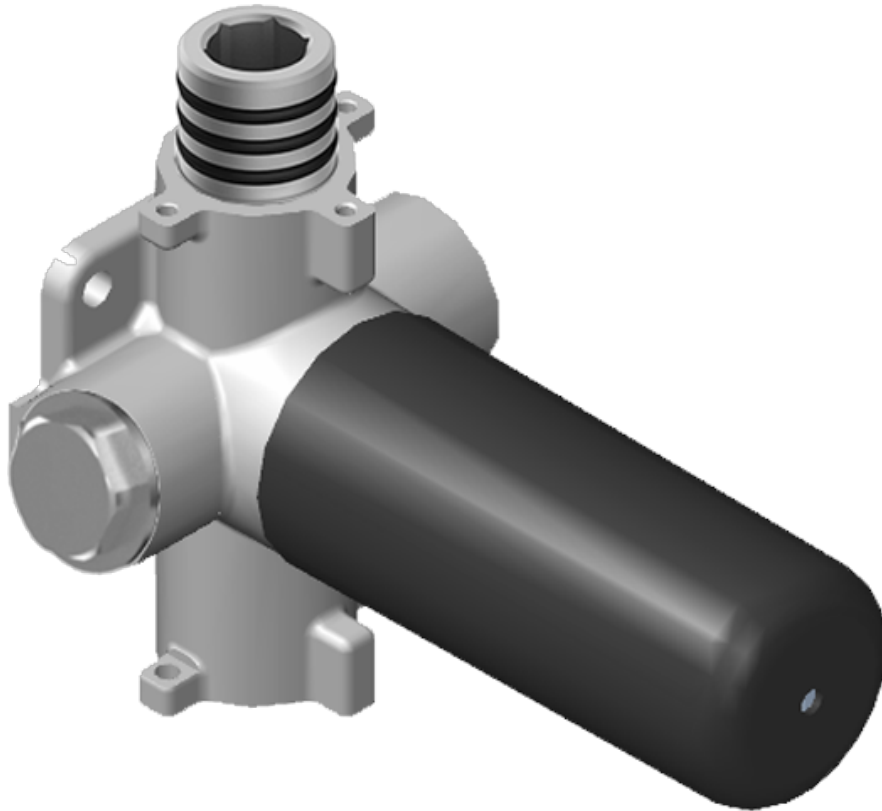

SHOWER
Lauren M-Series Thermostatic
Shower System - Shower with
Handshower
GS3.011WB-ALM22C3

GRAFF®

Information

- 3/4" thermostatic valve and trim
- 3/4" stop/volume control valve (2 pieces)
- 8" showerhead with 12" ceiling-mounted shower arm
- Showerhead features no-clog, easy-clean spray nozzles
- Handshower set with wall-mounted slide bar and 59" hose
- Optional extension kit
- Flow rates: showerhead \leq 1.8 max gpm, handshower \leq 1.5 max gpm
- ADA

SHOWER
Thermostatic Rough Valve
G-8006

GRAFF®

Information

- 12.9 gpm @ 60 psi
- 3/4" universal inlets
- Built-in service stops
- Stacking outlet feature
- Complete serviceability from front of all units
- Supplied with protective plastic cover
- CalGreen compliant dependent on functions

G-8006

M-Series

3/4" Concealed Thermostatic Rough Valve

Product Features

- 12.9 gpm @ 60 psi
- 3/4" universal inlets
- Built-in service stops
- Stacking outlet feature
- Complete serviceability from front of all units
- Supplied with protective plastic cover
- CalGreen compliant dependent on functions

www.graff-faucets.com | phone: 800-954-4723

SHOWER
Stop/Volume Control Valve with
Pass Through
G-8076

GRAFF®

Information

- 12.3 gpm @ 60 psi
- 3/4" universal inlets/outlets with female threads
- Stacking inlet and pass-through port feature
- Supplied with protective plastic cover
- CalGreen compliant dependent on functions