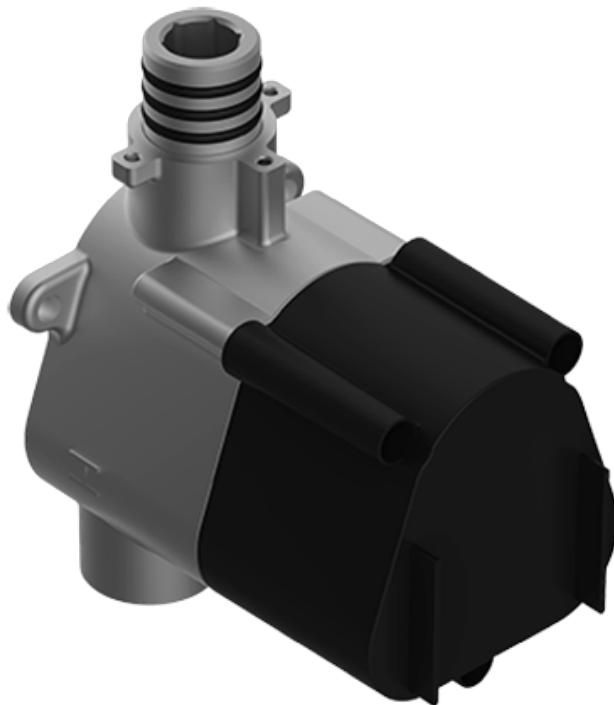

SHOWER
Lauren M-Series Thermostatic
Shower System - Shower with
Handshower
GS3.011WB-ALM22C3

GRAFF®

Information

- 3/4" thermostatic valve and trim
- 3/4" stop/volume control valve (2 pieces)
- 8" showerhead with 12" ceiling-mounted shower arm
- Showerhead features no-clog, easy-clean spray nozzles
- Handshower set with wall-mounted slide bar and 59" hose
- Optional extension kit
- Flow rates: showerhead \leq 1.8 max gpm, handshower \leq 1.5 max gpm
- ADA

SHOWER
Thermostatic Rough Valve
G-8006

GRAFF®

Information

- 12.9 gpm @ 60 psi
- 3/4" universal inlets
- Built-in service stops
- Stacking outlet feature
- Complete serviceability from front of all units
- Supplied with protective plastic cover
- CalGreen compliant dependent on functions

G-8006

M-Series

3/4" Concealed Thermostatic Rough Valve

Product Features

- 12.9 gpm @ 60 psi
- 3/4" universal inlets
- Built-in service stops
- Stacking outlet feature
- Complete serviceability from front of all units
- Supplied with protective plastic cover
- CalGreen compliant dependent on functions

SHOWER
Traditional 8" Showerhead
G-8410

GRAFF®

Information

- Sunflower shape
- 112 no-clog, easy-clean rubber spray nozzles
- Metal ball-joint allows for showerhead angle adjustment
- Showerhead flow rate ≤ 1.8 max gpm
- Recommend use with ceiling shower arm
- Recommended for use at no more than 10 degrees tilt
- CALGreen