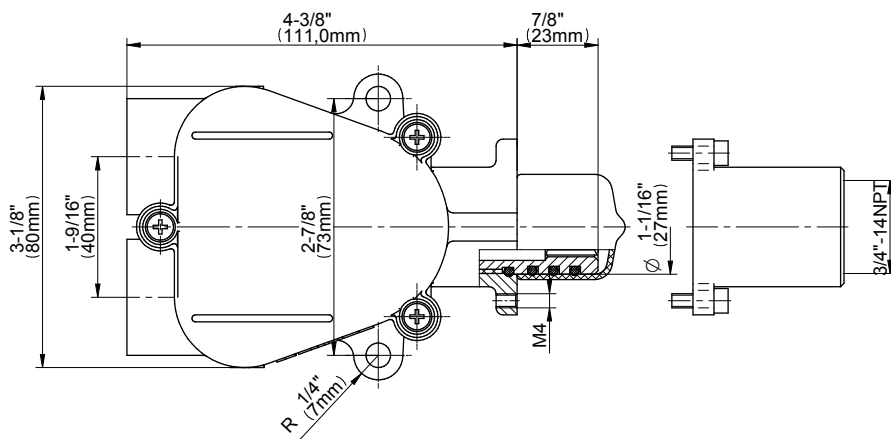

The measurements shown are for reference only. Products and specifications shown are subject to change without notice. Revised 3/2016.

www.graff-faucets.com | phone: 800-954-4723