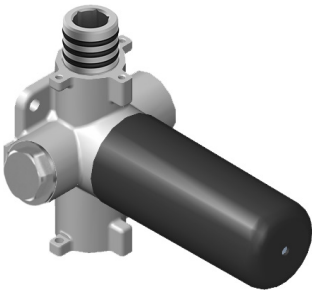

SHOWER
Lauren M-Series Thermostatic
Shower System - Shower with
Handshower
GS3.011WB-ALM22C3

GRAFF®

Information

- 3/4" thermostatic valve and trim
- 3/4" stop/volume control valve (2 pieces)
- 8" showerhead with 12" ceiling-mounted shower arm
- Showerhead features no-clog, easy-clean spray nozzles
- Handshower set with wall-mounted slide bar and 59" hose
- Optional extension kit
- Flow rates: showerhead \leq 1.8 max gpm, handshower \leq 1.5 max gpm
- ADA

G-8006

M-Series

3/4" Concealed Thermostatic Rough Valve

Product Features

- 12.9 gpm @ 60 psi
- 3/4" universal inlets
- Built-in service stops
- Stacking outlet feature
- Complete serviceability from front of all units
- Supplied with protective plastic cover
- CalGreen compliant dependent on functions

www.graff-faucets.com | phone: 800-954-4723

SHOWER
Stop/Volume Control Valve with
Pass Through
G-8076

GRAFF®

Information

- 12.3 gpm @ 60 psi
- 3/4" universal inlets/outlets with female threads
- Stacking inlet and pass-through port feature
- Supplied with protective plastic cover
- CalGreen compliant dependent on functions

G-8076

M-Series

Stop/Volume Control Rough Valve with Pass-Through

Product Features

- 13.2 gpm @ 60 psi
- 3/4" universal inlets/outlets with female threads
- Stacking inlet and pass-through port feature
- Supplied with protective plastic cover
- CalGreen compliant dependent on functions