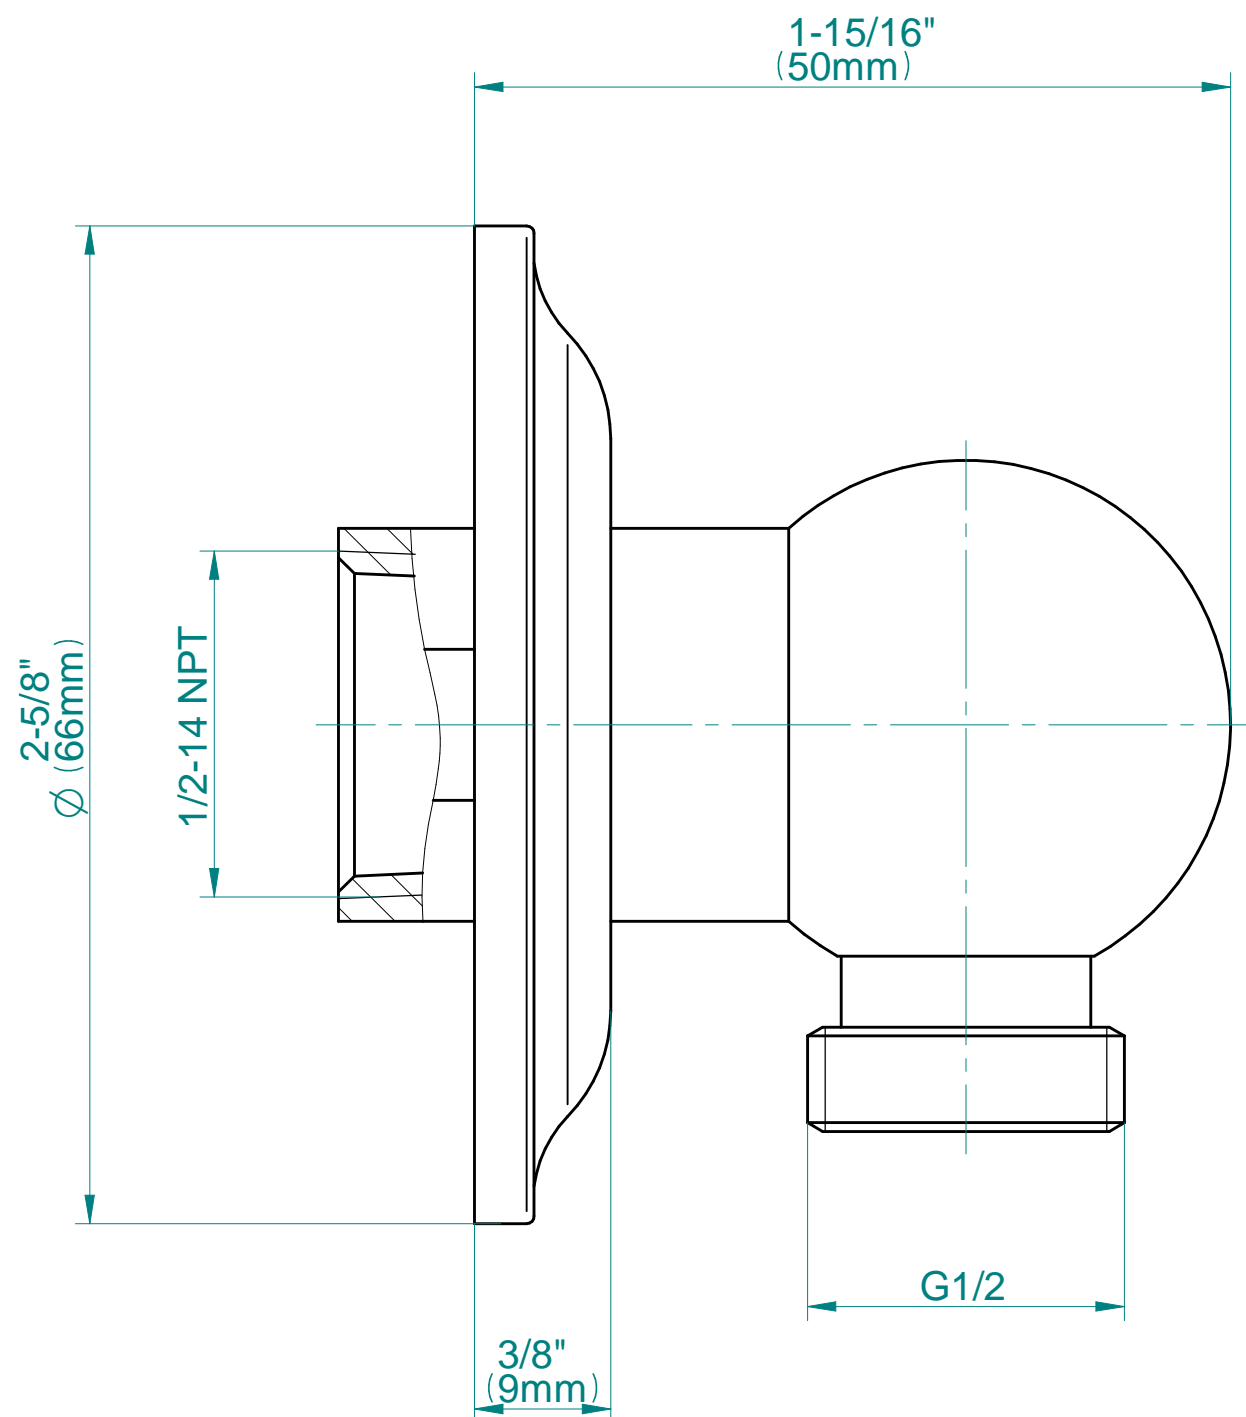

G-8663

CAMDEN Series