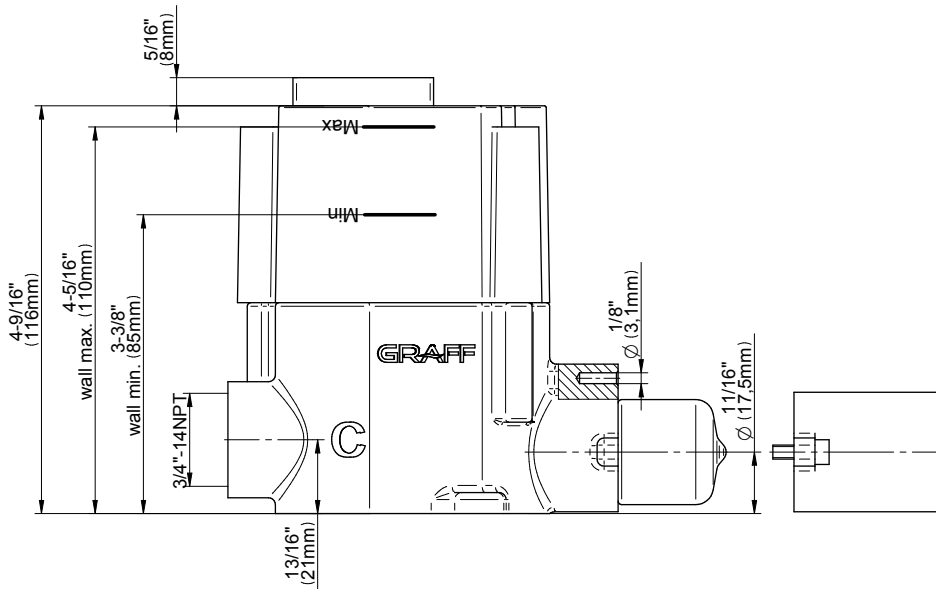

The measurements shown are for reference only. Products and specifications shown are subject to change without notice. Revised 3/2016.

www.graff-faucets.com | phone: 800-954-4723