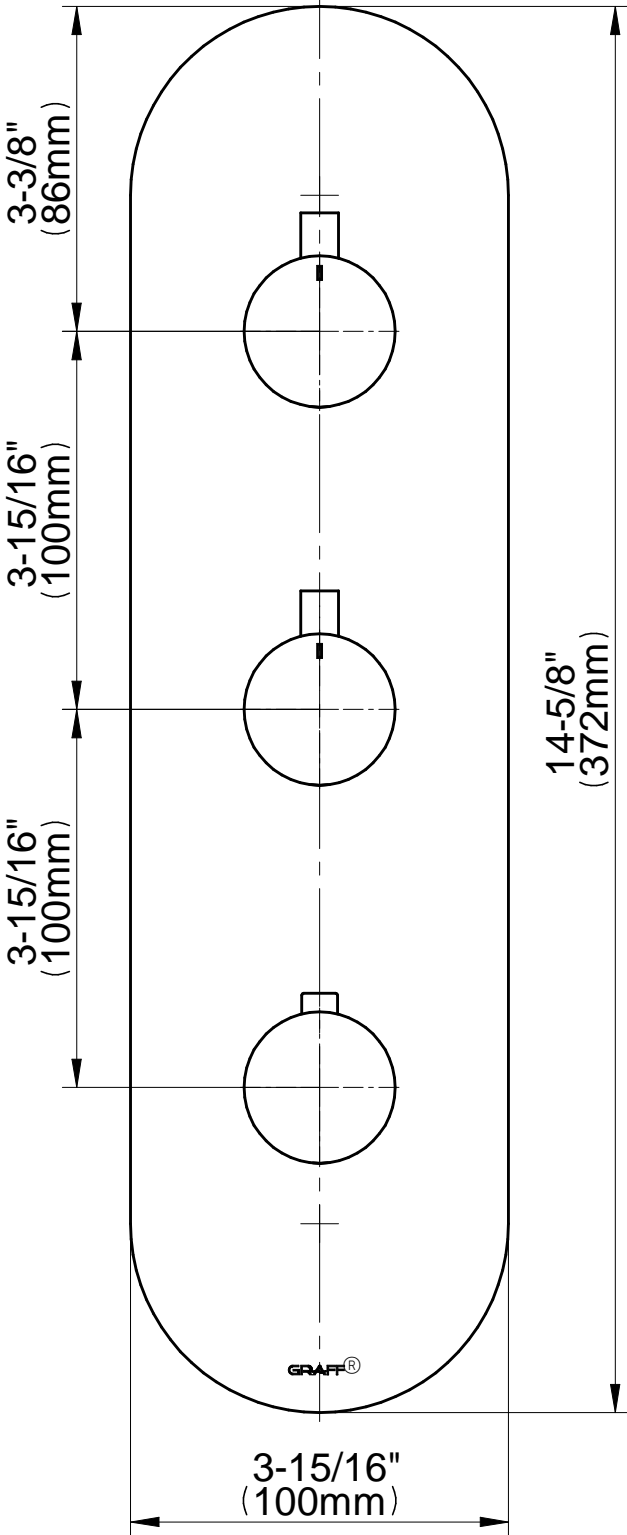

G-8056-RH/RH1-T

Round Three Holes Trim Plate - M-Series