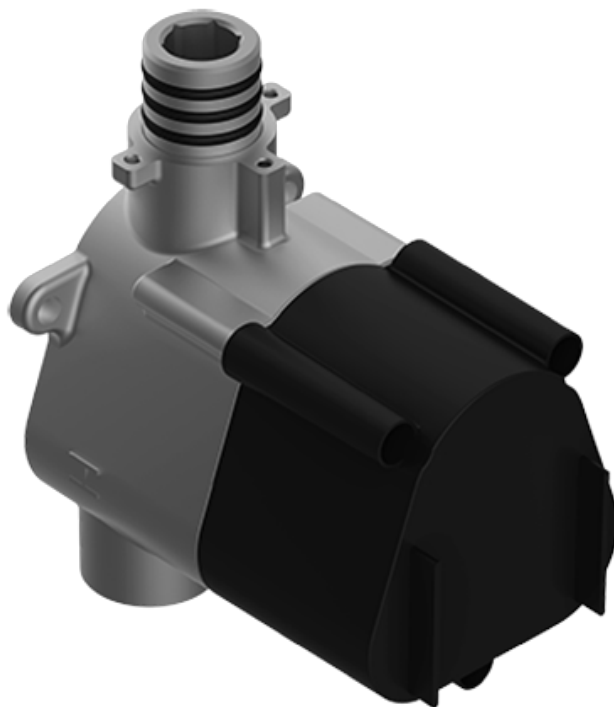

SHOWER  
M-Series Thermostatic Shower  
System - Ametis Ring with  
Handshower  
**GL3.029WT-RH0**

---

**GRAFF®**

## Information

- 3/4" thermostatic valve and trim
- 3/4" stop/volume control valve and 3-way diverter valve
- G-8760 Ametis Ring with waterfall and rain shower settings, features no-clog, easy-clean nozzles
- Single LED light with 6 color variations
- Includes wall-mount button for LED control box
- Handshower set with wall bracket and integrated wall supply elbow and 59" hose
- Optional extension kit
- Flow rates: rain shower  $\leq 2.0$  max gpm, waterfall  $\leq 2.0$  max gpm, handshower  $\leq 1.5$  max gpm
- CALGreen

SHOWER  
Thermostatic Rough Valve  
**G-8006**

**GRAFF**<sup>®</sup>

# G-8006

M-Series

3/4" Concealed Thermostatic Rough Valve