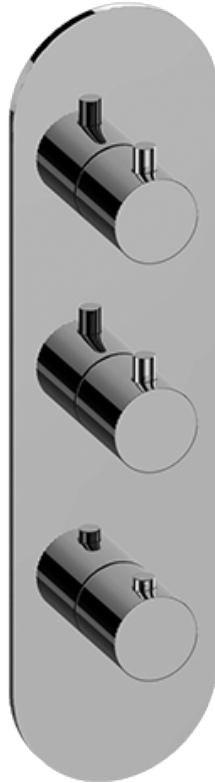

SHOWER  
M-Series Thermostatic Shower  
System - Ametis Ring with  
Handshower  
**GL3.029WT-RH0**

---

**GRAFF®**

SHOWER  
Thermostatic Rough Valve  
**G-8006**

**GRAFF**<sup>®</sup>

[www.graff-faucets.com](http://www.graff-faucets.com) | phone: 800-954-4723

SHOWER  
M-Series Round Thermostatic  
3-Hole Trim Plate and Handle  
**G-8056-RH0-T**

---

**GRAFF®**