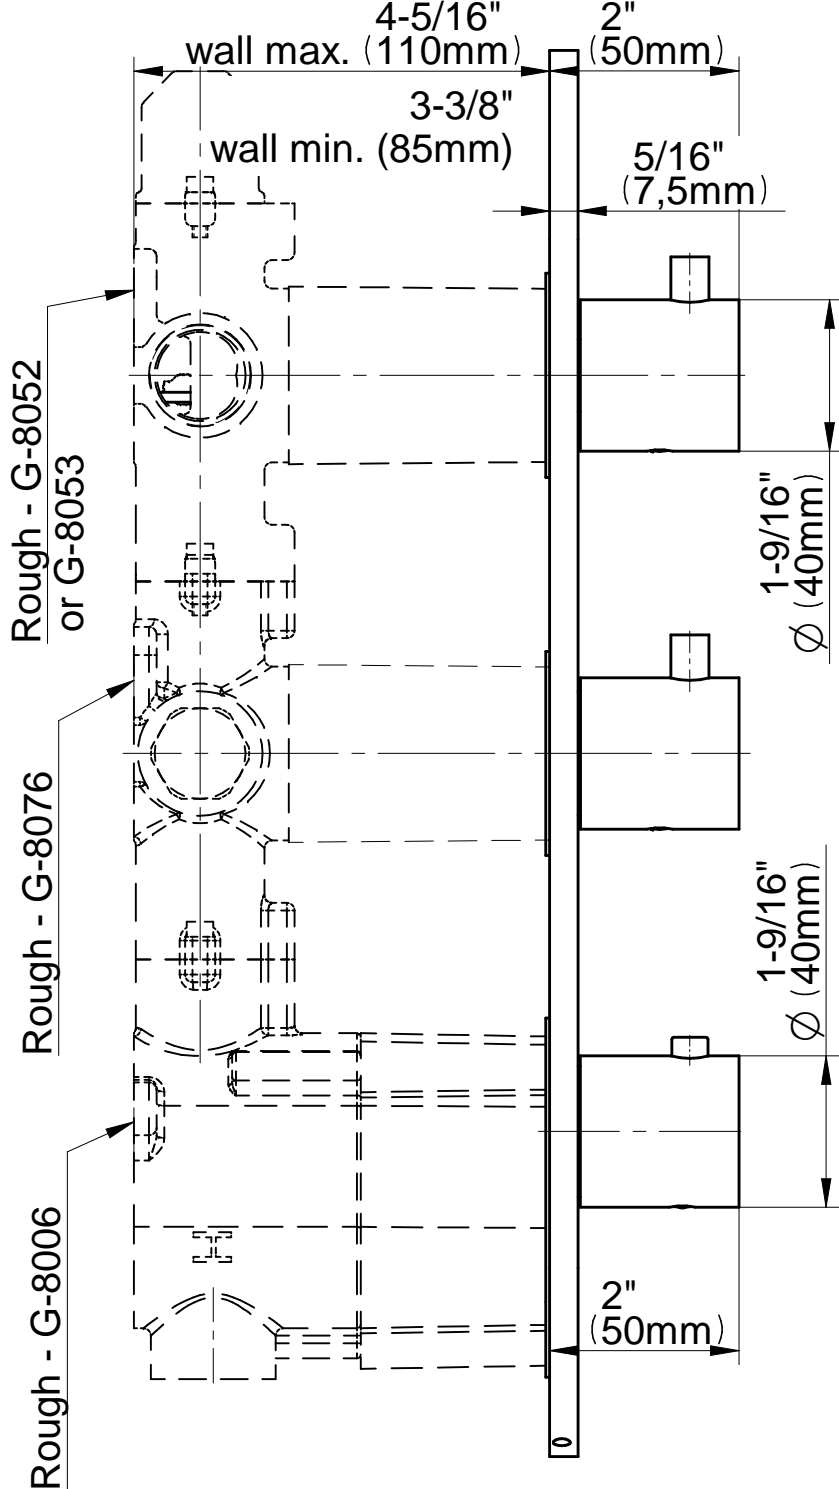

G-8056-RH/RH1-T

Round Three Holes Trim Plate - M-Series