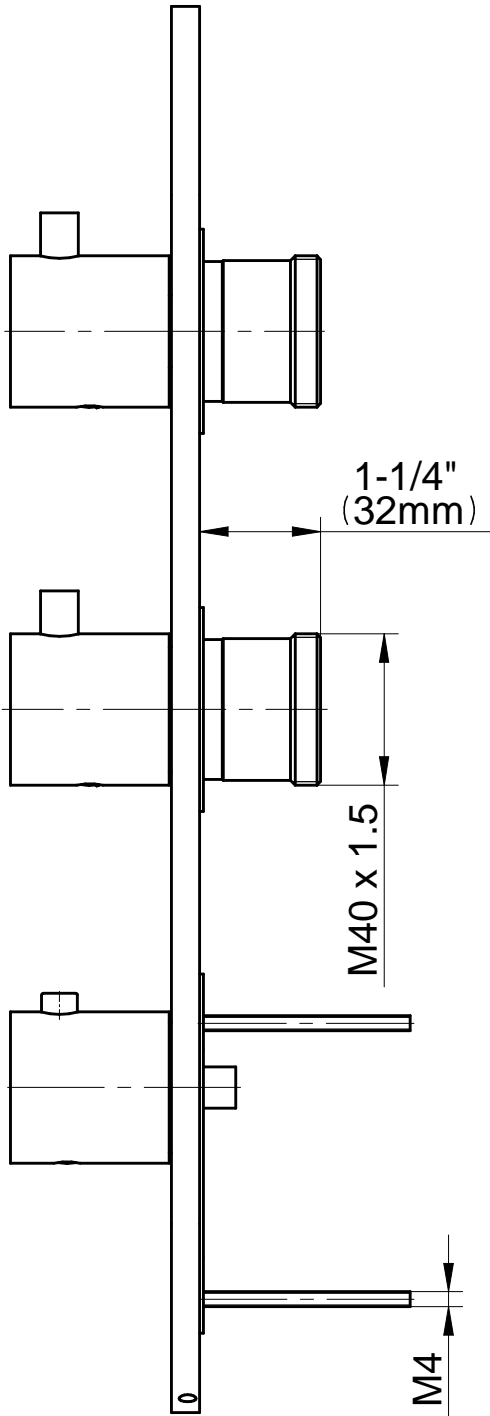

G-8056-RH/RH1-T

Round Three Holes Trim Plate - M-Series