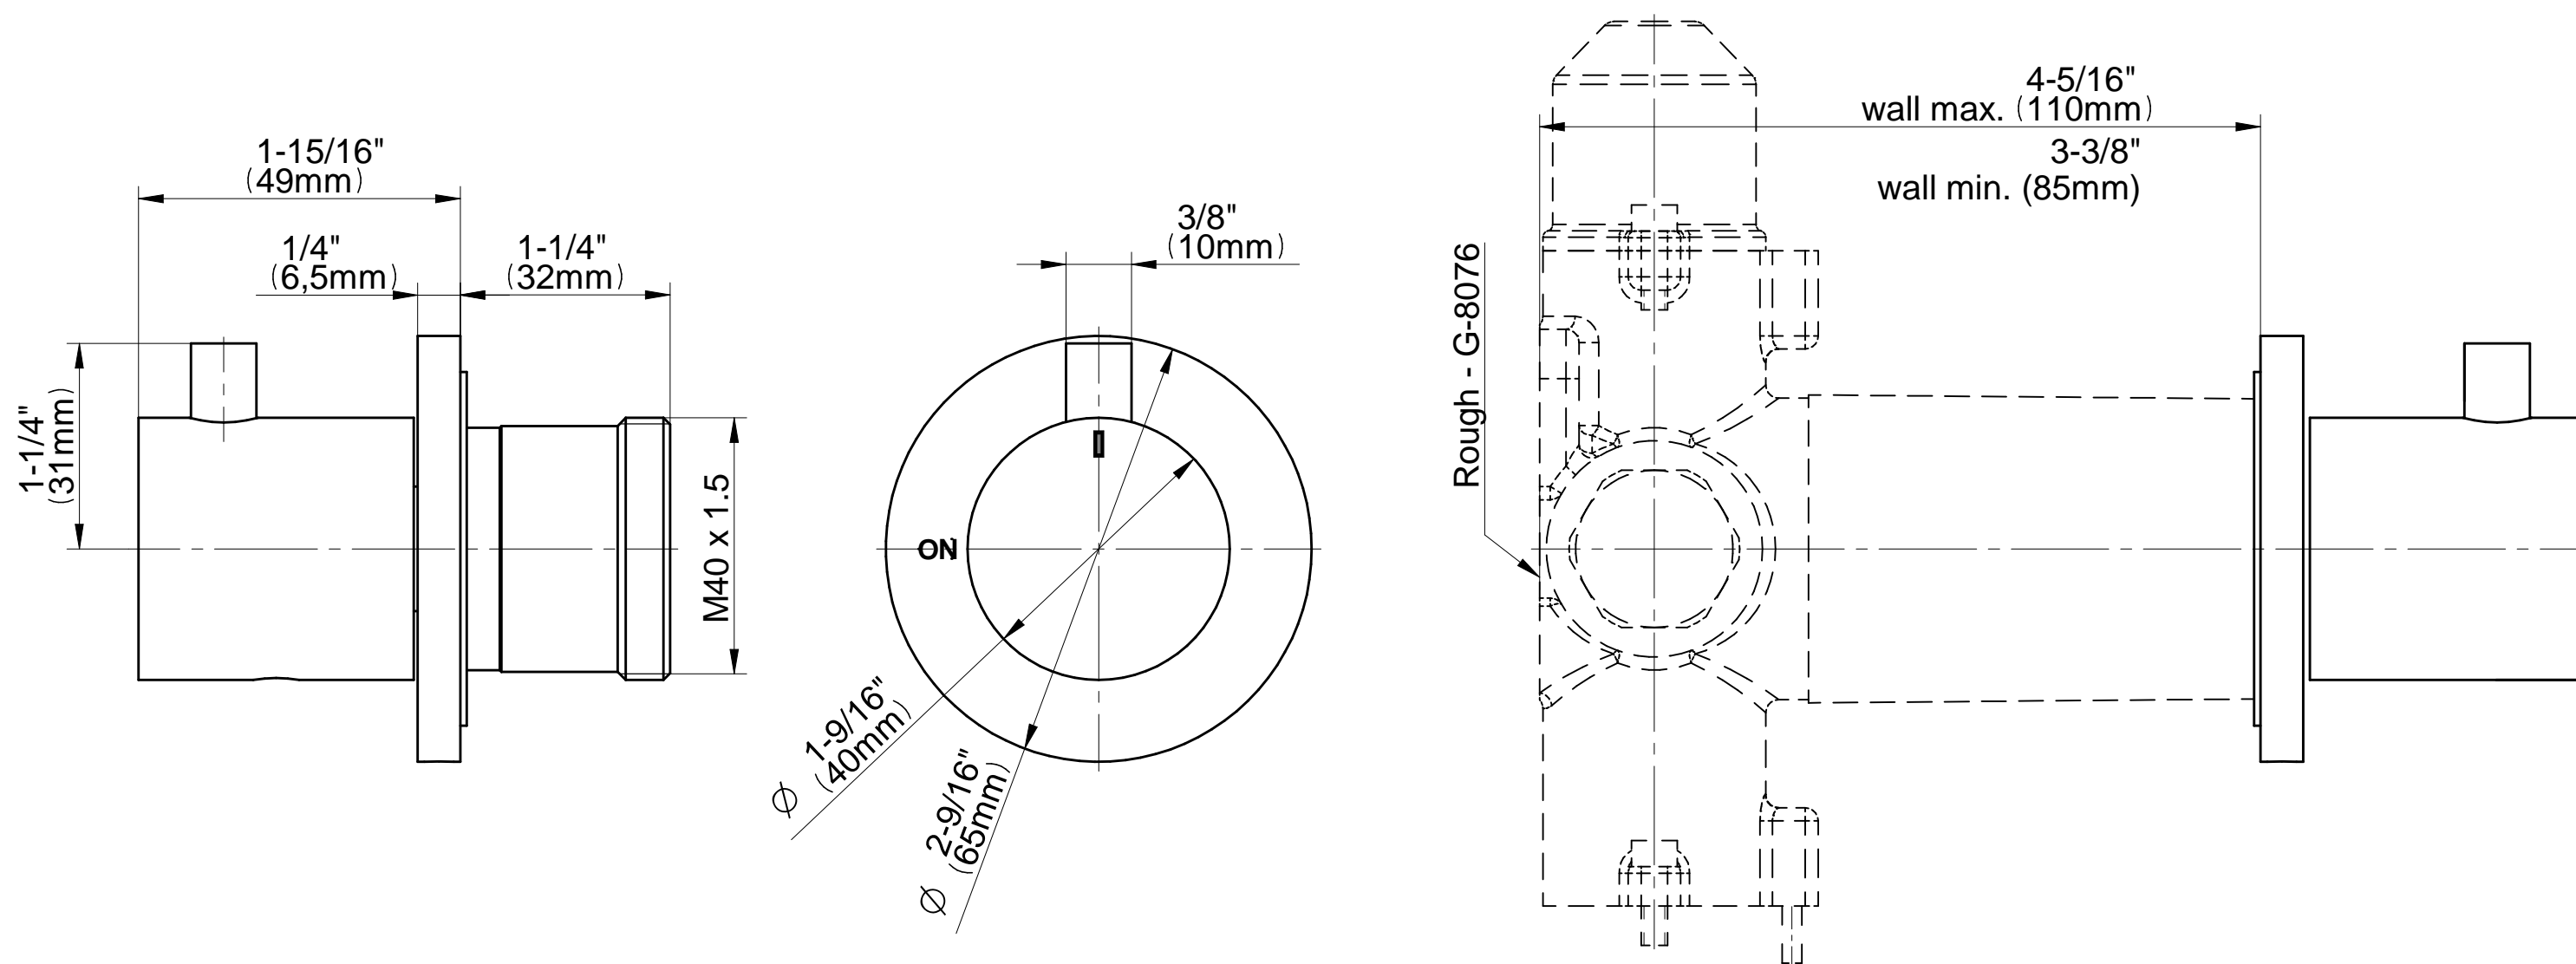

G-8097-RH1-T

Stop/Volume Control Valve - Trim - M-Series

GRAFF®
CUTTING EDGE DESIGN