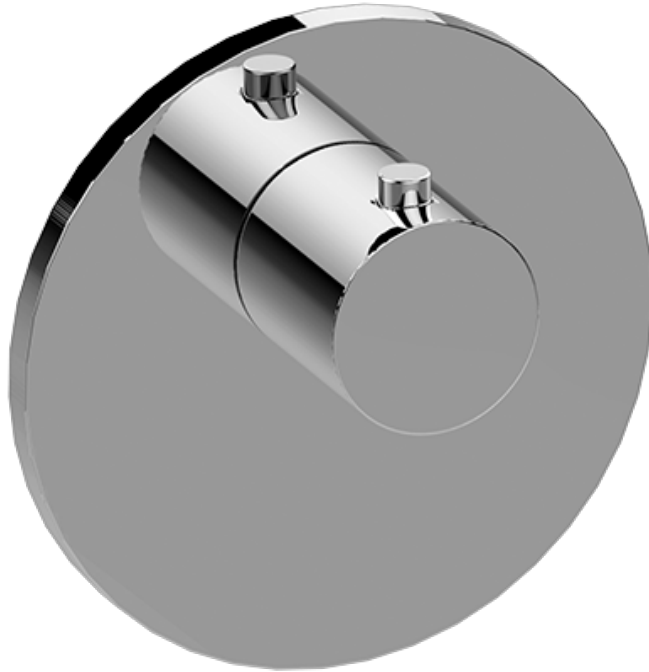

SHOWER
M-Series Thermostatic Shower
System - Ametis Ring with
Handshower
GL4.029SC-RH0

GRAFF®

Information

- 3/4" thermostatic valve and trim
- 3/4" stop/volume control valve and trim (3 pieces)
- G-8760 Ametis Ring with waterfall and rain shower settings, features no-clog, easy-clean nozzles
- Single LED light with 6 color variations
- Includes wall-mount button for LED control box
- Handshower set with wall bracket and integrated wall supply elbow and 59" hose
- Optional extension kit
- Additional valve details and flow rates
- Flow rates: rain shower ≤ 2.0 max gpm, waterfall ≤ 2.0 max gpm, handshower ≤ 1.5 max gpm

www.graff-faucets.com | phone: 800-954-4723

SHOWER
M-Series Round Thermostatic
Valve Trim Plate and Handle
G-8037-RH-T

GRAFF[®]

Information

- Single metal handle
- Decorative trim plate
- Use with G-8006 thermostatic rough valve
- To complete package, you must order rough valve