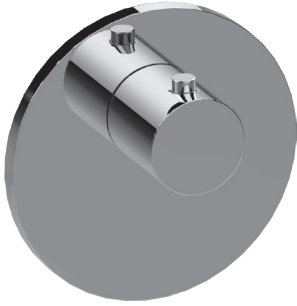

SHOWER
M-Series Thermostatic Shower
System - Ametis Ring with
Handshower
GL4.029SC-RH0

GRAFF®

Information

- 3/4" thermostatic valve and trim
- 3/4" stop/volume control valve and trim (3 pieces)
- G-8760 Ametis Ring with waterfall and rain shower settings, features no-clog, easy-clean nozzles
- Single LED light with 6 color variations
- Includes wall-mount button for LED control box
- Handshower set with wall bracket and integrated wall supply elbow and 59" hose
- Optional extension kit
- Additional valve details and flow rates
- Flow rates: rain shower ≤ 2.0 max gpm, waterfall ≤ 2.0 max gpm, handshower ≤ 1.5 max gpm

www.graff-faucets.com | phone: 800-954-4723

SHOWER
M-Series Round Thermostatic
Valve Trim Plate and Handle
G-8037-RH-T

GRAFF[®]

Information

- Single metal handle
- Decorative trim plate
- Use with G-8006 thermostatic rough valve
- To complete package, you must order rough valve

Finishes

Architectural
Black™

Matte Black

Polished
Chrome

Architectural
White

G-8037-RH-T

M-Series Round Thermostatic Valve Trim Plate and Handle

Product Features