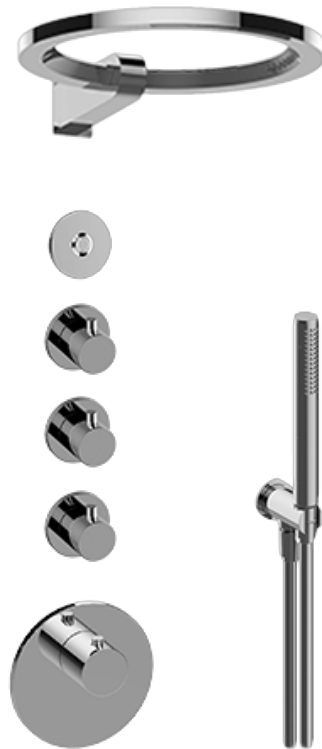

SHOWER
M-Series Thermostatic Shower
System - Ametis Ring with
Handshower
GL4.029SC-RH0

GRAFF®

Information

- 3/4" thermostatic valve and trim
- 3/4" stop/volume control valve and trim (3 pieces)
- G-8760 Ametis Ring with waterfall and rain shower settings, features no-clog, easy-clean nozzles
- Single LED light with 6 color variations
- Includes wall-mount button for LED control box
- Handshower set with wall bracket and integrated wall supply elbow and 59" hose
- Optional extension kit
- Additional valve details and flow rates
- Flow rates: rain shower ≤ 2.0 max gpm, waterfall ≤ 2.0 max gpm, handshower ≤ 1.5 max gpm

SHOWER
Thermostatic Rough Valve
G-8006

GRAFF[®]

Information

- 12.9 gpm @ 60 psi
- 3/4" universal inlets
- Built-in service stops
- Stacking outlet feature
- Complete serviceability from front of all units
- Supplied with protective plastic cover
- CalGreen compliant dependent on functions

www.graff-faucets.com | phone: 800-954-4723

SHOWER
M-Series Round Thermostatic
Valve Trim Plate and Handle
G-8037-RH-T

GRAFF[®]

Information

- Single metal handle
- Decorative trim plate
- Use with G-8006 thermostatic rough valve
- To complete package, you must order rough valve