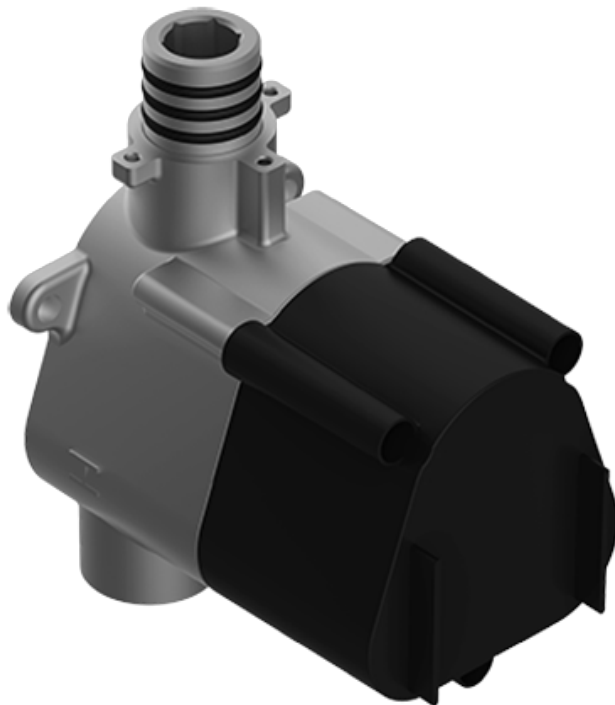

SHOWER
M-Series Thermostatic Shower
System - Ametis Ring with
Handshower
GL4.029SC-RH0

GRAFF®

Information

- 3/4" thermostatic valve and trim
- 3/4" stop/volume control valve and trim (3 pieces)
- G-8760 Ametis Ring with waterfall and rain shower settings, features no-clog, easy-clean nozzles
- Single LED light with 6 color variations
- Includes wall-mount button for LED control box
- Handshower set with wall bracket and integrated wall supply elbow and 59" hose
- Optional extension kit
- Additional valve details and flow rates
- Flow rates: rain shower ≤ 2.0 max gpm, waterfall ≤ 2.0 max gpm, handshower ≤ 1.5 max gpm

SHOWER
Thermostatic Rough Valve
G-8006

GRAFF[®]

Information

- 12.9 gpm @ 60 psi
- 3/4" universal inlets
- Built-in service stops
- Stacking outlet feature
- Complete serviceability from front of all units
- Supplied with protective plastic cover
- CalGreen compliant dependent on functions

Finishes

Architectural
Black™

Matte Black

Polished
Chrome

Architectural
White

G-8006

M-Series

3/4" Concealed Thermostatic Rough Valve

www.graff-faucets.com | phone: 800-954-4723

SHOWER
M-Series Round Thermostatic
Valve Trim Plate and Handle
G-8037-RH-T

GRAFF[®]

Information

- Single metal handle
- Decorative trim plate
- Use with G-8006 thermostatic rough valve
- To complete package, you must order rough valve