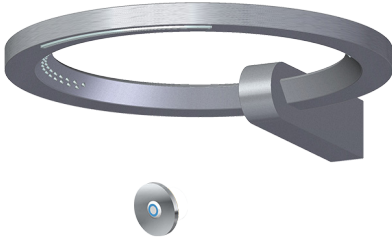

Product Features

- Wall-mounted installation
- 6-color LED chromotherapy lighting
- Dual-function water feature with waterfall and rain shower settings
- Features no-clog, easy-clean spray nozzles
- Flow rates: rain shower ≤ 2.0 max gpm, waterfall ≤ 2.0 max gpm
- Includes wall-mount button for LED control box