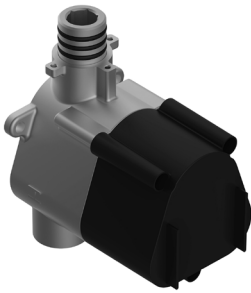

SHOWER
M-Series Thermostatic Shower
System - Ametis Ring with
Handshower
GL4.029SC-RH0

GRAFF®

Information

- 3/4" thermostatic valve and trim
- 3/4" stop/volume control valve and trim (3 pieces)
- G-8760 Ametis Ring with waterfall and rain shower settings, features no-clog, easy-clean nozzles
- Single LED light with 6 color variations
- Includes wall-mount button for LED control box
- Handshower set with wall bracket and integrated wall supply elbow and 59" hose
- Optional extension kit
- Additional valve details and flow rates
- Flow rates: rain shower ≤ 2.0 max gpm, waterfall ≤ 2.0 max gpm, handshower ≤ 1.5 max gpm

SHOWER
Thermostatic Rough Valve
G-8006

GRAFF[®]

Information

- 12.9 gpm @ 60 psi
- 3/4" universal inlets
- Built-in service stops
- Stacking outlet feature
- Complete serviceability from front of all units
- Supplied with protective plastic cover
- CalGreen compliant dependent on functions

Finishes

Architectural
Black™

Matte Black

Polished
Chrome

Architectural
White

G-8006

M-Series

3/4" Concealed Thermostatic Rough Valve

www.graff-faucets.com | phone: 800-954-4723

SHOWER
M-Series Round Thermostatic
Valve Trim Plate and Handle
G-8037-RH-T

GRAFF[®]

Information

- Single metal handle
- Decorative trim plate
- Use with G-8006 thermostatic rough valve
- To complete package, you must order rough valve