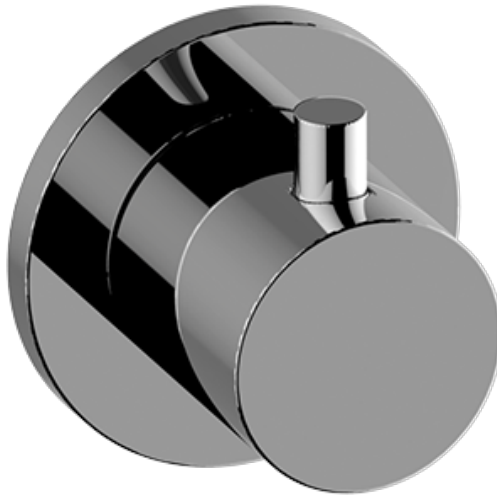

www.graff-faucets.com | phone: 800-954-4723

SHOWER
M-Series Round Stop/Volume
Control Trim Plate and Handle
G-8097-RH1-T

GRAFF®

Information

- Single metal handle
- Decorative trim plate
- Use with G-8076 Stop/Volume Control rough valve with Pass-Through or G-8077 Stop/Volume Control rough valve
- To complete package, you must order rough valve