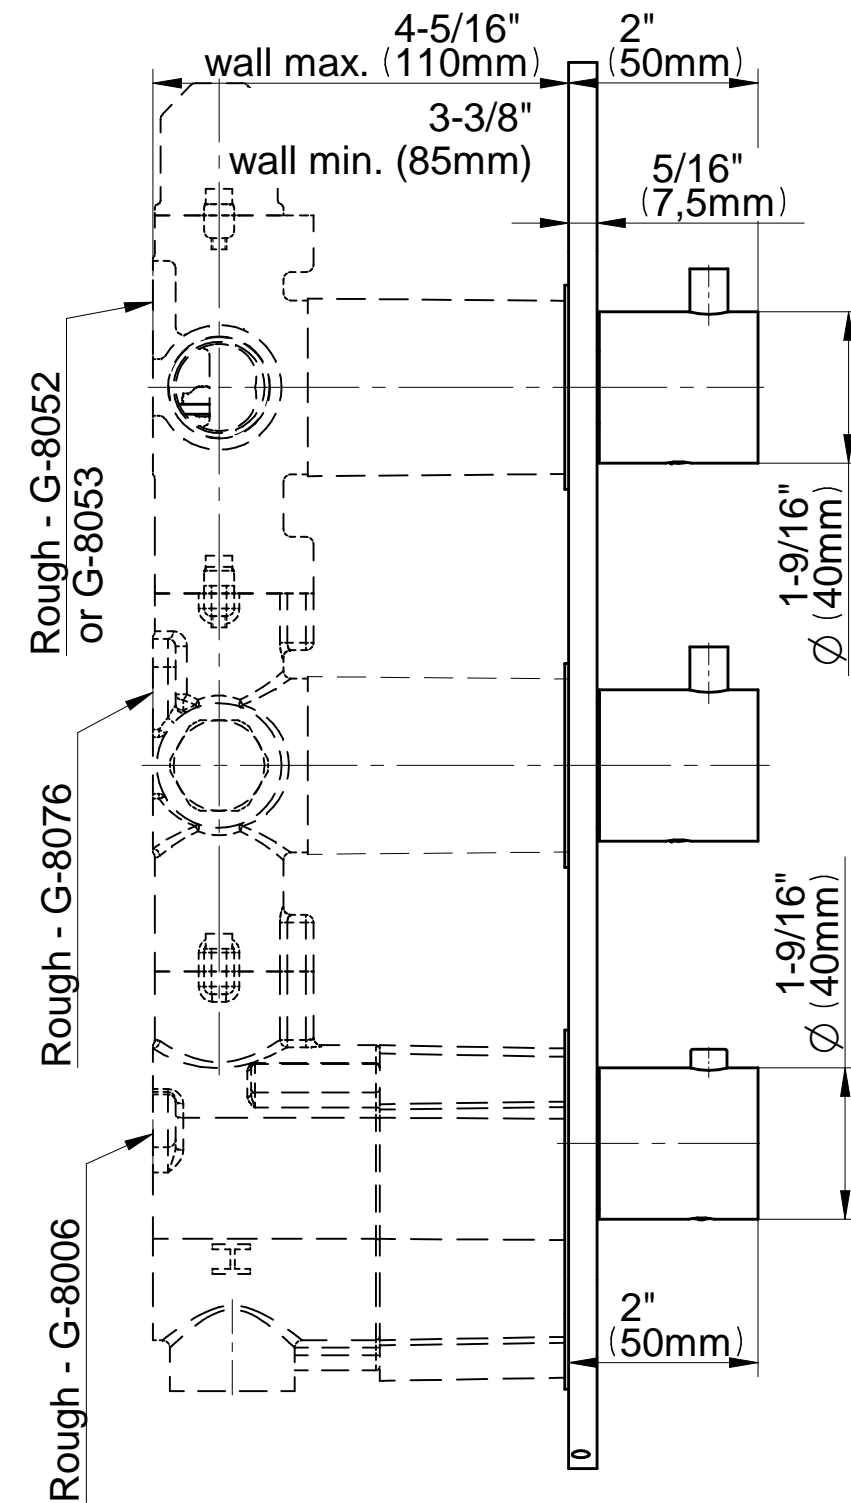

## Round Three Holes Trim Plate - M-Series

DUSCHE  
3/4" UP- Absperrventil - UP-Teil  
**G-8076**

---

**GRAFF®**