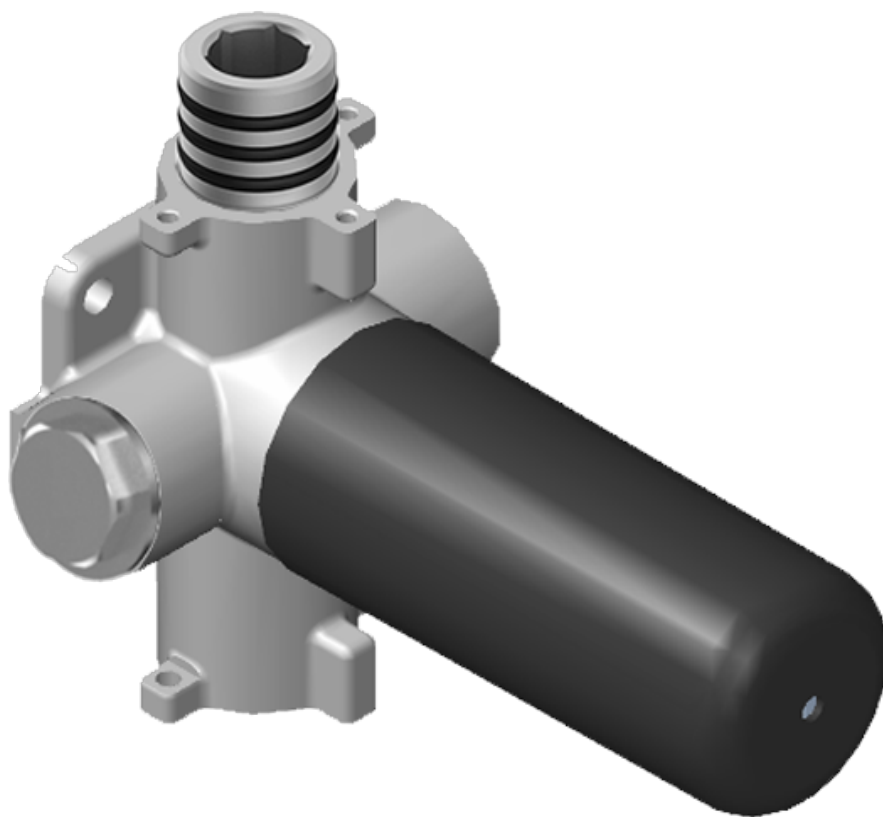

DUSCHE  
M-Series Thermostatic Shower  
System - Ametis Ring  
**GL3.009WB-RH0**

---

**GRAFF®**

DUSCHE  
3/4" UP- Thermostat - UP-Teil  
**G-8006**

---

**GRAFF®**

# G-8006

M-Series

3/4" Concealed Thermostatic Rough Valve

# G-8056-RH/RH1-T

## Round Three Holes Trim Plate - M-Series

DUSCHE  
3/4" UP- Absperrventil - UP-Teil  
**G-8076**

---

**GRAFF®**