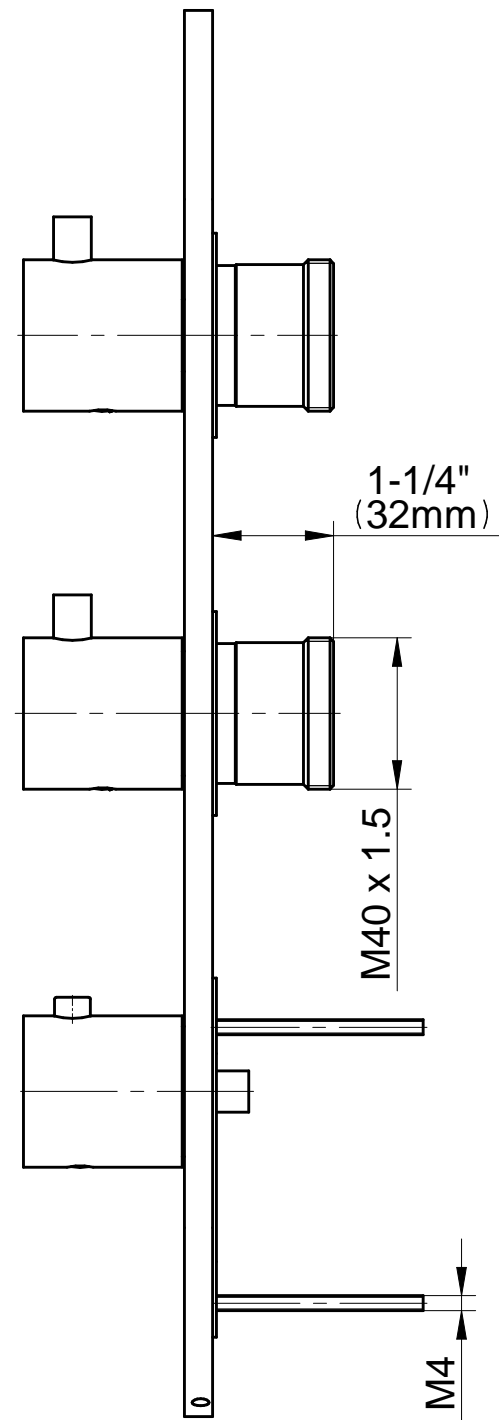

G-8056-RH/RH1-T

Round Three Holes Trim Plate - M-Series