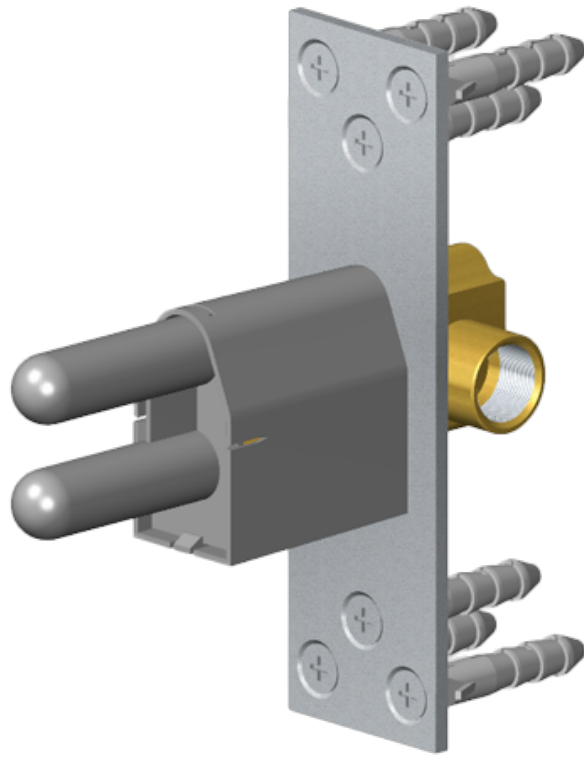

DUSCHE
Ametis Ring Rough
G-8765

GRAFF®