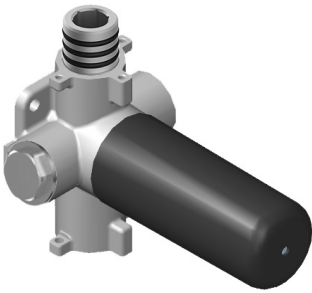

DUSCHE  
M-Series Thermostatic Shower  
System - Ametis Ring  
**GL3.009WB-RH0**

---

**GRAFF®**

DUSCHE  
3/4" UP- Thermostat - UP-Teil  
**G-8006**

---

**GRAFF®**

# G-8006

M-Series

3/4" Concealed Thermostatic Rough Valve

## Round Three Holes Trim Plate - M-Series

DUSCHE  
3/4" UP- Absperrventil - UP-Teil  
**G-8076**

---

**GRAFF®**

# G-8076

M-Series

Stop/Volume Control Rough Valve with Pass-Through