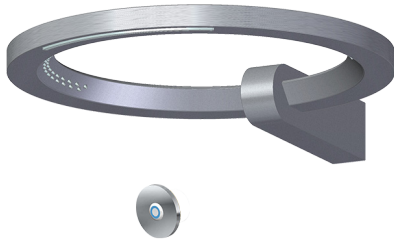

Product Features

- Wall-mounted installation
- 6-color LED chromotherapy lighting
- Dual-function water feature with waterfall and rain shower settings
- Features no-clog, easy-clean spray nozzles
- Flow rates: rain shower ≤ 2.0 max gpm, waterfall ≤ 2.0 max gpm
- Includes wall-mount button for LED control box