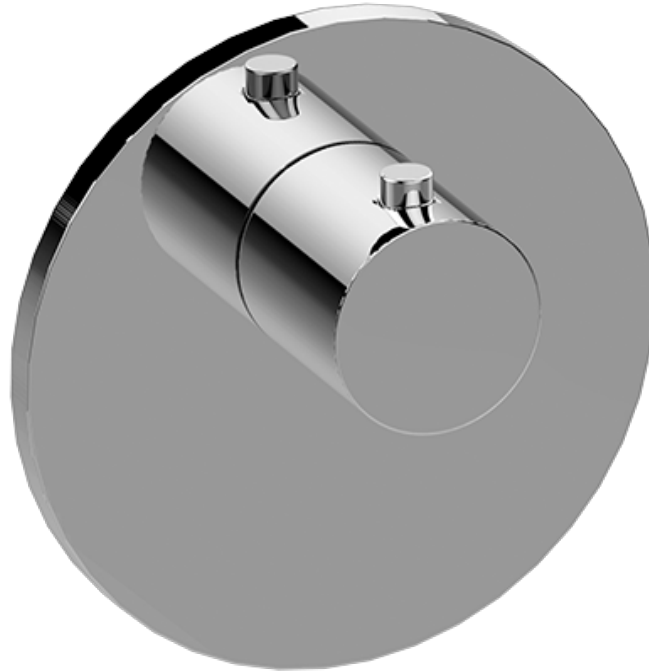

SHOWER
M-Series Thermostatic Shower
System - Ametis Ring
GL2.009SD-RH0

GRAFF®

Information

- 3/4" thermostatic valve and trim
- 3/4" 2-way diverter valve and trim
- G-8760 Ametis Ring with waterfall and rain shower settings, features no-clog, easy-clean nozzles
- Single LED light with 6 color variations
- Includes wall-mount button for LED control box
- Optional extension kit
- Additional valve details and flow rates
- Flow rates: rain shower ≤ 2.0 max gpm, waterfall ≤ 2.0 max gpm
- CALGreen

SHOWER
Thermostatic Rough Valve
G-8006

GRAFF[®]

Information

- 12.9 gpm @ 60 psi
- 3/4" universal inlets
- Built-in service stops
- Stacking outlet feature
- Complete serviceability from front of all units
- Supplied with protective plastic cover
- CalGreen compliant dependent on functions

www.graff-faucets.com | phone: 800-954-4723

SHOWER
M-Series Round Thermostatic
Valve Trim Plate and Handle
G-8037-RH-T

GRAFF[®]

Information

- Single metal handle
- Decorative trim plate
- Use with G-8006 thermostatic rough valve
- To complete package, you must order rough valve