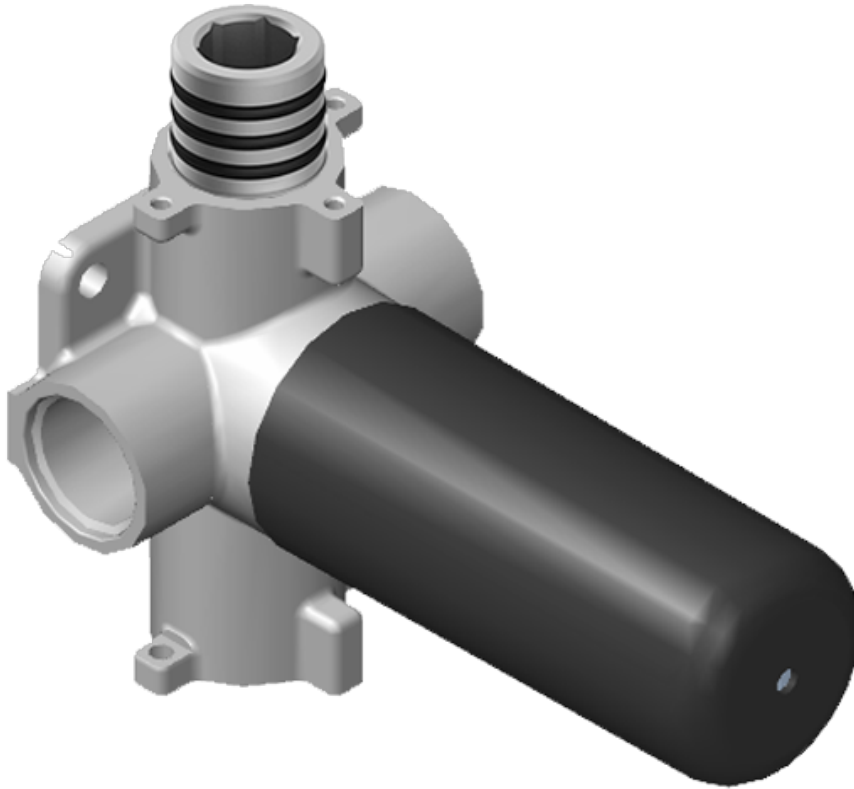

SHOWER
M-Series Thermostatic Shower
System - Ametis Ring
GL2.009SD-RH0

GRAFF®

Information

- 3/4" thermostatic valve and trim
- 3/4" 2-way diverter valve and trim
- G-8760 Ametis Ring with waterfall and rain shower settings, features no-clog, easy-clean nozzles
- Single LED light with 6 color variations
- Includes wall-mount button for LED control box
- Optional extension kit
- Additional valve details and flow rates
- Flow rates: rain shower ≤ 2.0 max gpm, waterfall ≤ 2.0 max gpm
- CALGreen

www.graff-faucets.com | phone: 800-954-4723

SHOWER
M-Series Round Thermostatic
Valve Trim Plate and Handle
G-8037-RH-T

GRAFF[®]

Information

- Single metal handle
- Decorative trim plate
- Use with G-8006 thermostatic rough valve
- To complete package, you must order rough valve

SHOWER
Two-Way Diverter Volume Control
Valve WITH Off Function and Pass-
Through
G-8052

GRAFF®

Information

- 11.7 gpm @ 60 psi
- 3/4" universal inlets/outlets with female threads
- Operates one function at a time
- Stacking inlet and pass-through port feature
- Supplied with protective plastic cover
- CALGreen compliant depending on functions

Finishes

G-8052 M-Series
 2-Way Diverter Volume Control Valve
 WITH Off Function and Pass-Through

Product Features

- 12.1 gpm @ 60 psi
- 3/4" universal inlets/outlets with female threads
- Stacking inlet and pass-through port feature
- Supplied with protective plastic cover
- CalGreen compliant dependent on functions