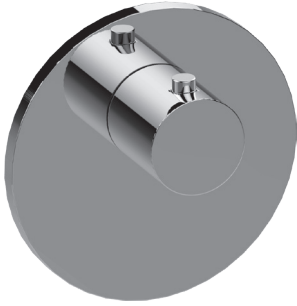

www.graff-faucets.com | phone: 800-954-4723

SHOWER
M-Series Round Thermostatic
Valve Trim Plate and Handle
G-8037-RH-T

GRAFF[®]

Information

- Single metal handle
- Decorative trim plate
- Use with G-8006 thermostatic rough valve
- To complete package, you must order rough valve

Finishes

Architectural
Black™

Matte Black

Polished
Chrome

Architectural
White

G-8037-RH-T

M-Series Round Thermostatic Valve Trim Plate and Handle

Product Features