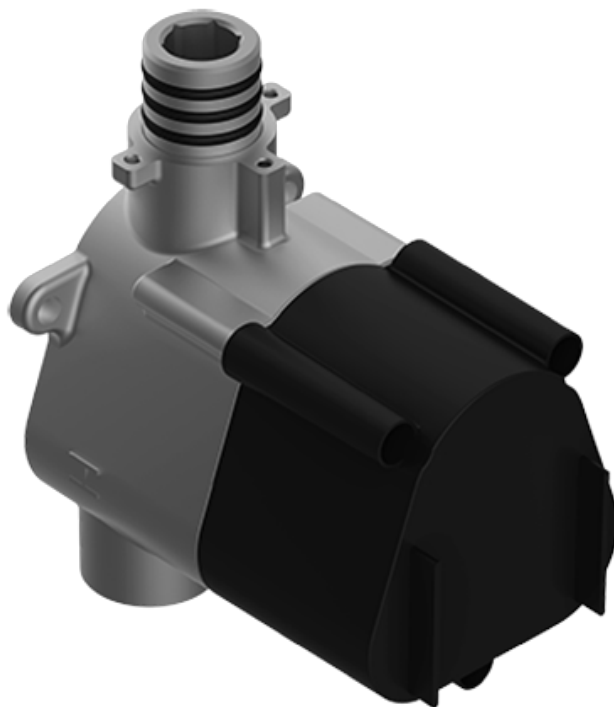

SHOWER
M-Series Thermostatic Shower
System - Ametis Ring
GL2.009SD-RH0

GRAFF®

Information

- 3/4" thermostatic valve and trim
- 3/4" 2-way diverter valve and trim
- G-8760 Ametis Ring with waterfall and rain shower settings, features no-clog, easy-clean nozzles
- Single LED light with 6 color variations
- Includes wall-mount button for LED control box
- Optional extension kit
- Additional valve details and flow rates
- Flow rates: rain shower ≤ 2.0 max gpm, waterfall ≤ 2.0 max gpm
- CALGreen

SHOWER
Thermostatic Rough Valve
G-8006

GRAFF[®]

Information

- 12.9 gpm @ 60 psi
- 3/4" universal inlets
- Built-in service stops
- Stacking outlet feature
- Complete serviceability from front of all units
- Supplied with protective plastic cover
- CalGreen compliant dependent on functions

Finishes

Architectural
Black™

Matte Black

Polished
Chrome

Architectural
White

G-8006

M-Series

3/4" Concealed Thermostatic Rough Valve

www.graff-faucets.com | phone: 800-954-4723

SHOWER
M-Series Round Thermostatic
Valve Trim Plate and Handle
G-8037-RH-T

GRAFF[®]

Information

- Single metal handle
- Decorative trim plate
- Use with G-8006 thermostatic rough valve
- To complete package, you must order rough valve