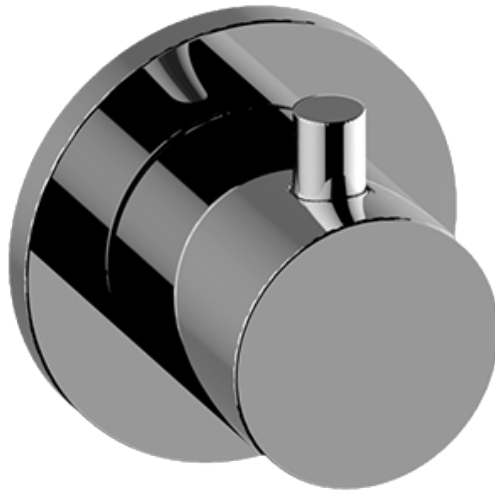

SHOWER
Two-Way Diverter Volume Control
Valve WITH Off Function and Pass-
Through
G-8052

GRAFF®

Information

- 11.7 gpm @ 60 psi
- 3/4" universal inlets/outlets with female threads
- Operates one function at a time
- Stacking inlet and pass-through port feature
- Supplied with protective plastic cover
- CALGreen compliant depending on functions

Finishes

G-8052 M-Series
 2-Way Diverter Volume Control Valve
 WITH Off Function and Pass-Through

Product Features

- 12.1 gpm @ 60 psi
- 3/4" universal inlets/outlets with female threads
- Stacking inlet and pass-through port feature
- Supplied with protective plastic cover
- CalGreen compliant dependent on functions

www.graff-faucets.com | phone: 800-954-4723

SHOWER
M-Series Round Two-Way Diverter
Valve Trim Plate and Handle
G-8068-RH1-T

GRAFF[®]

Information

- Single metal handle
- Decorative trim plate
- Use with G-8052 2-way diverter (pass through) control rough valve WITH off function
- To complete package, you must order rough valve