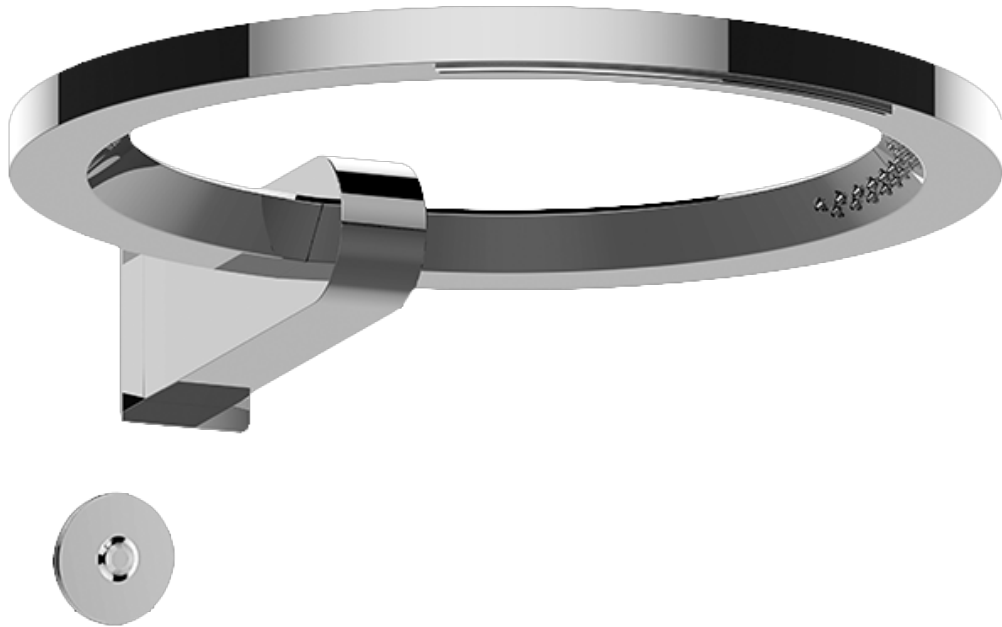

SHOWER
Ametis Ring
G-8760

GRAFF[®]

Information

- Wall-mounted installation
- 6-color LED chromotherapy lighting
- Dual-function water feature with cascade & waterfall shower settings
- Features no-clog, easy-clean nozzles
- Flow rates: rain shower ≤ 2.0 max gpm, waterfall ≤ 2.0 max gpm
- Includes wall-mount button for LED control box
- CALGreen