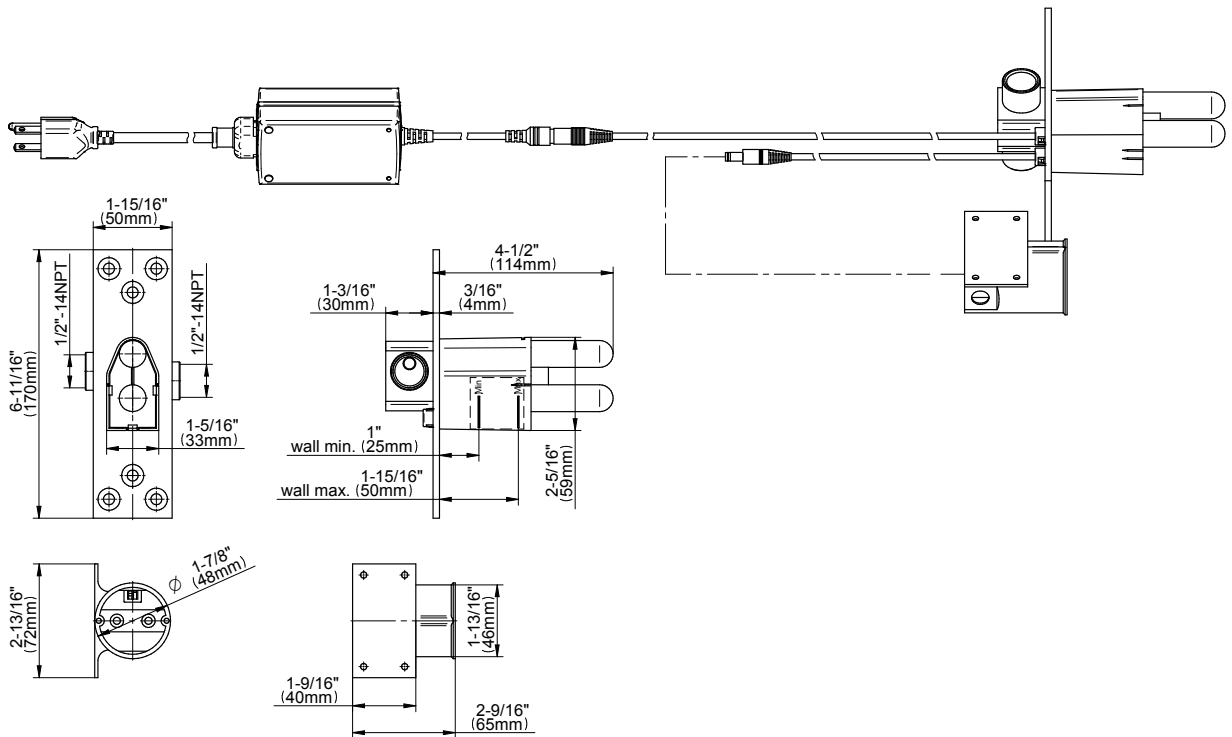

G-8765

Ametis Collection

Ametis Ring Rough (Rough Only)

Product Features

- Complete rough for Ametis Ring G-8760-**

Warranty

- Limited lifetime warranty

For complete warranty information go to www.graff-faucets.com/en-nam/warranty

The measurements shown are for reference only. Products and specifications shown are subject to change without notice. Revised 8/2016.

www.graff-faucets.com | phone: 800-954-4723