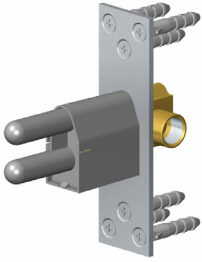

G-8765

Ametis Collection

Ametis Ring Rough (Rough Only)

Product Features

- Complete rough for Ametis Ring G-8760-**

Warranty

- Limited lifetime warranty

For complete warranty information go to www.graff-faucets.com/en-nam/warranty