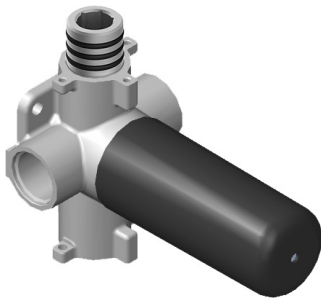

SHOWER
Two-Way Diverter Volume Control
Valve WITH Off Function and Pass-
Through
G-8052

GRAFF®

Information

- 11.7 gpm @ 60 psi
- 3/4" universal inlets/outlets with female threads
- Operates one function at a time
- Stacking inlet and pass-through port feature
- Supplied with protective plastic cover
- CALGreen compliant depending on functions

Finishes

G-8052 M-Series
 2-Way Diverter Volume Control Valve
 WITH Off Function and Pass-Through

Product Features

- 12.1 gpm @ 60 psi
- 3/4" universal inlets/outlets with female threads
- Stacking inlet and pass-through port feature
- Supplied with protective plastic cover
- CalGreen compliant dependent on functions