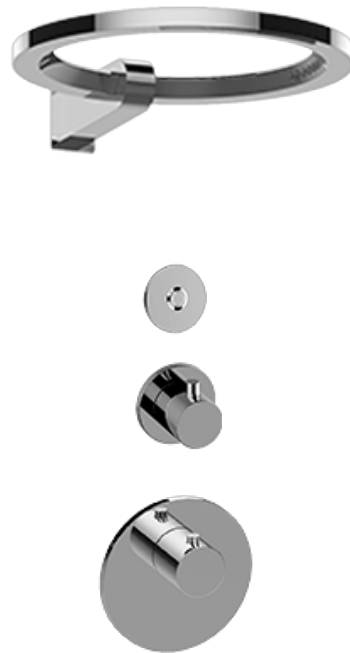

SHOWER
M-Series Thermostatic Shower
System - Ametis Ring
GL2.009SD-RH0

GRAFF®

Information

- 3/4" thermostatic valve and trim
- 3/4" 2-way diverter valve and trim
- G-8760 Ametis Ring with waterfall and rain shower settings, features no-clog, easy-clean nozzles
- Single LED light with 6 color variations
- Includes wall-mount button for LED control box
- Optional extension kit
- Additional valve details and flow rates
- Flow rates: rain shower ≤ 2.0 max gpm, waterfall ≤ 2.0 max gpm
- CALGreen

SHOWER
Thermostatic Rough Valve
G-8006

GRAFF[®]

Information

- 12.9 gpm @ 60 psi
- 3/4" universal inlets
- Built-in service stops
- Stacking outlet feature
- Complete serviceability from front of all units
- Supplied with protective plastic cover
- CalGreen compliant dependent on functions