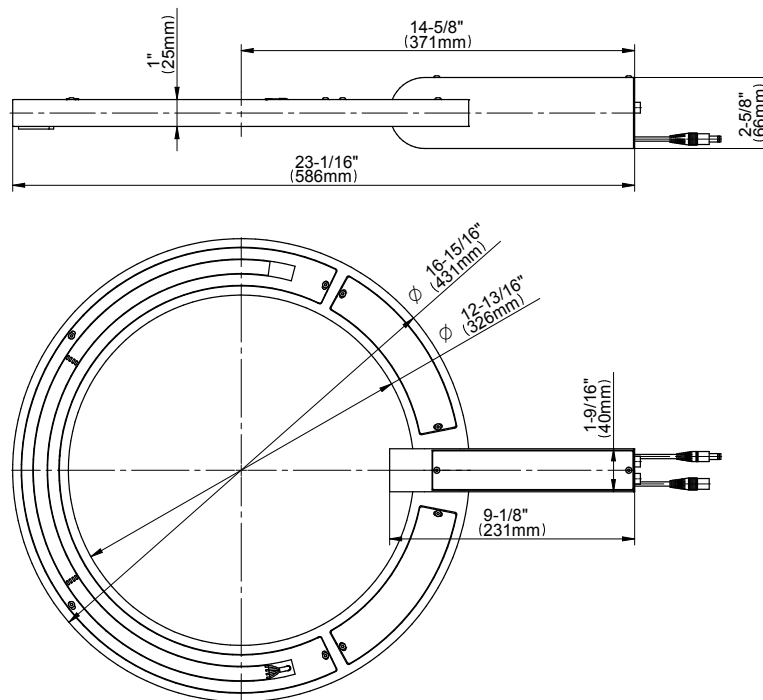

The measurements shown are for reference only. Products and specifications shown are subject to change without notice. Revised 12/2017

www.graff-designs.com | phone: 800-954-4723