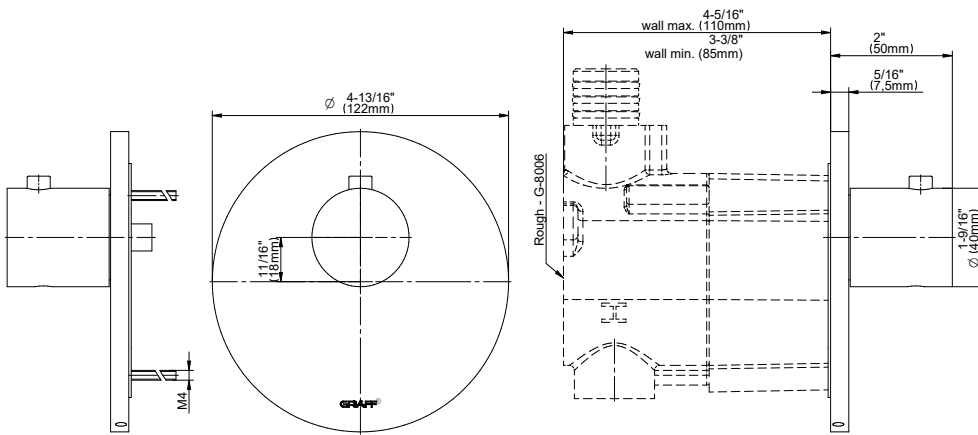

* Special order finish- call for availability

The measurements shown are for reference only. Products and specifications shown are subject to change without notice. Revised 10/2019

www.graff-designs.com | phone: 800-954-4723