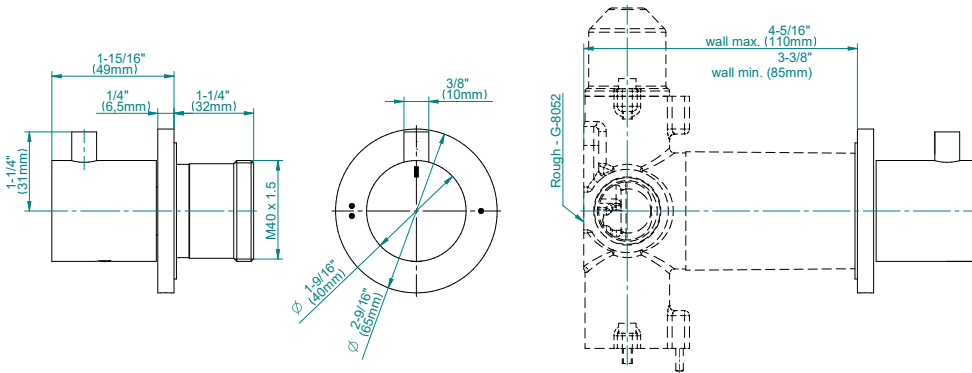

The measurements shown are for reference only. Products and specifications shown are subject to change without notice. Revised 10/2019

www.graff-designs.com | phone: 800-954-4723