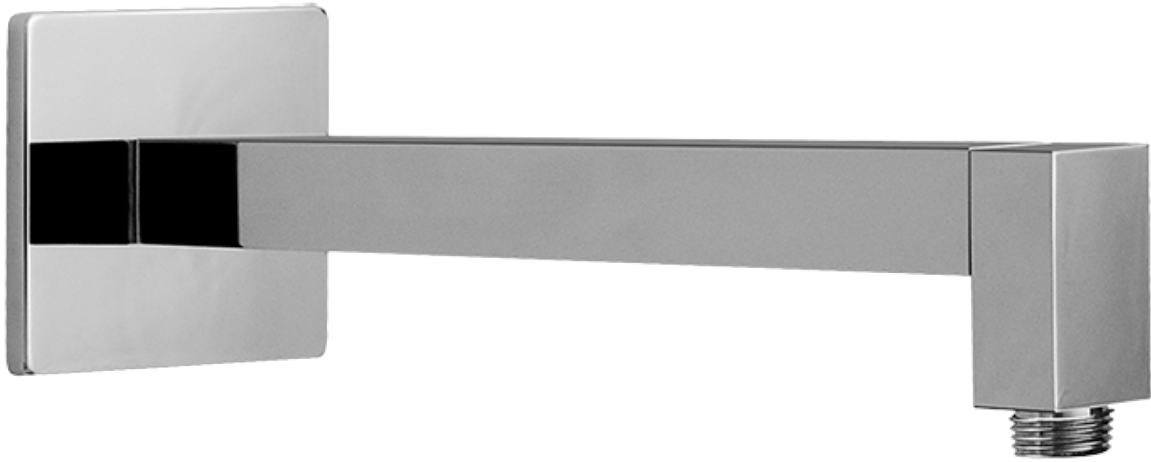

[www.graff-designs.com](http://www.graff-designs.com) | phone: 800-954-4723

SHOWER  
Contemporary 12" Shower Arm  
**G-8530**

**GRAFF®**

**Information**

- Includes arm and square flange
- 1/2" NPT male thread inlet
- For use with all showerheads (especially G-8438)