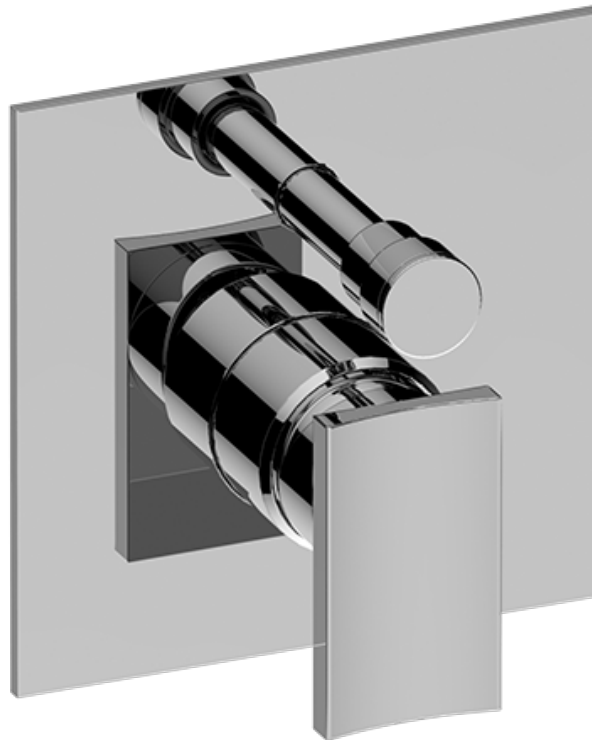

### Information

- Anti-scald protection
- 1/2" universal inlets/outlets with male threads
- Built-in service stops
- Push-button diverter
- For use with tub & shower configuration
- Supplied with protective plastic guard

### Product Features

- Anti-scald protection
- 1/2" universal inlets/outlets with male threads
- Built-in service stops
- Push-button diverter
- For use with tub & shower configuration
- Supplied with protective plastic guard

[www.graff-faucets.com](http://www.graff-faucets.com) | phone: 800-954-4723

SHOWER  
Trim Plate with Handle  
**G-7090-LM36S-T**

**GRAFF®**

**Information**

- Single metal handle
- Decorative trim plate
- To complete package, you must order G-7055 pressure balancing rough valve for shower and tub configurations
- ADA

### Information

- 1/4" thick
- 144 no-clog, easy-clean rubber spray nozzles
- Recommended use with ceiling shower arm
- Recommended for use at no more than 10 degrees tilt
- Showerhead flow rate  $\leq 1.8$  max gpm
- CALGreen