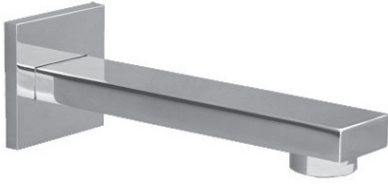

# G-8530

SHOWER  
8" Contemporary Tub Spout  
**G-8575**

**GRAFF**<sup>®</sup>

**Information**

- Includes spout ring
- 1/2" NPT male thread inlet
- Tub spout flow rate ~ 8.7 gpm @60 psi

**Finishes**

## Product Features

- Includes spout ring
- 1/2" NPT male thread inlet