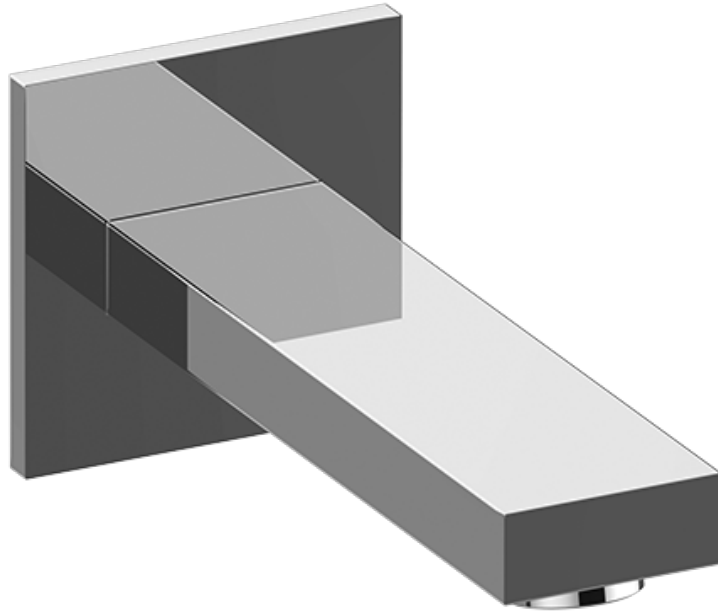

# G-8530

SHOWER  
8" Contemporary Tub Spout  
**G-8575**

**GRAFF**<sup>®</sup>

**Information**

- Includes spout ring
- 1/2" NPT male thread inlet
- Tub spout flow rate ~ 8.7 gpm @60 psi

**Finishes**