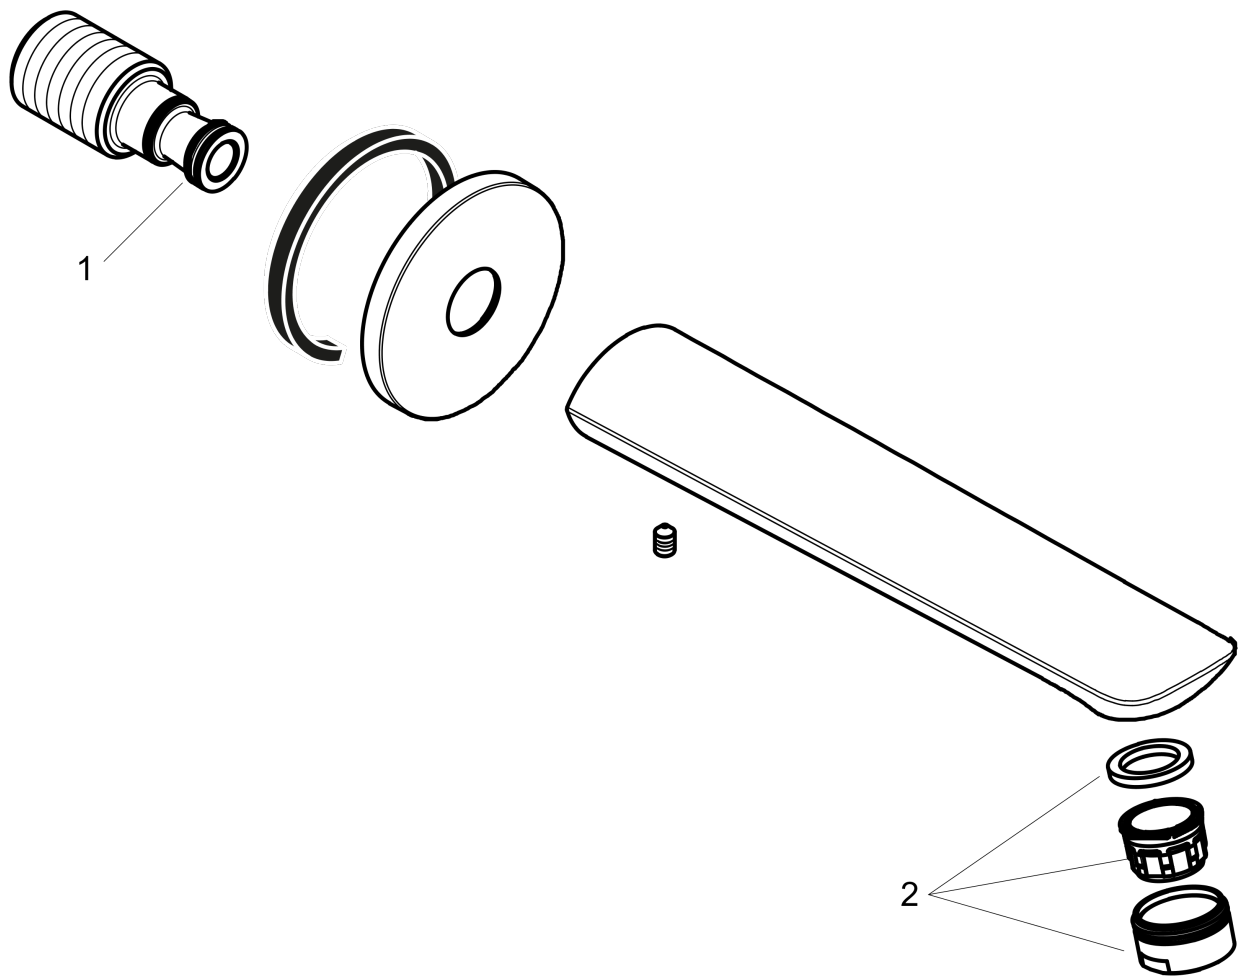

Focus N

Tub Spout

Finishes : **chrome** Part no. : **71320001**

Description

Features

- Solid brass
- 1/2" female and 3/4" male adaptor included

Compliance

Product image

Scale drawing

Focus N

Tub Spout

Finishes : **chrome**

Part no. : **71320001**

Exploded drawing

Year of production: >06/18

Focus N**Tub Spout**Finishes : **chrome** Part no. : **71320001****Spare parts list**

Year of production: >06/18

Pos.	Description	Part no.	PC	PU
1	O-ring 13x2	98128000	0	1
2	aerator M24x1 (30 l/min)	96512000	0	1