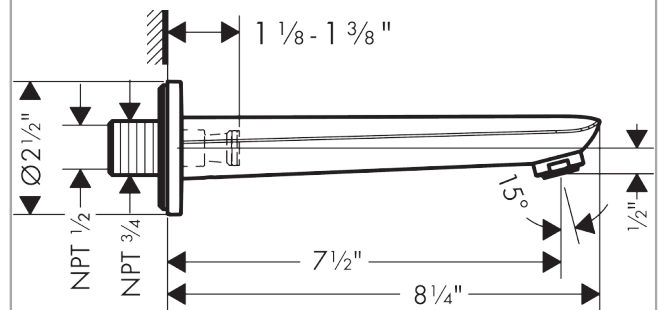

Focus N

Tub Spout

Finishes : **chrome** Part no. : **71320001**

Description

Features

- Solid brass
- 1/2" female and 3/4" male adaptor included

Compliance

Product image

Scale drawing

Focus N

Tub Spout

Finishes : **chrome**

Part no. : **71320001**

Exploded drawing

Year of production: >06/18

Focus N**Tub Spout**Finishes : **chrome** Part no. : **71320001****Spare parts list**

Year of production: >06/18

Pos.	Description	Part no.	PC	PU
1	O-ring 13x2	98128000	0	1
2	aerator M24x1 (30 l/min)	96512000	0	1