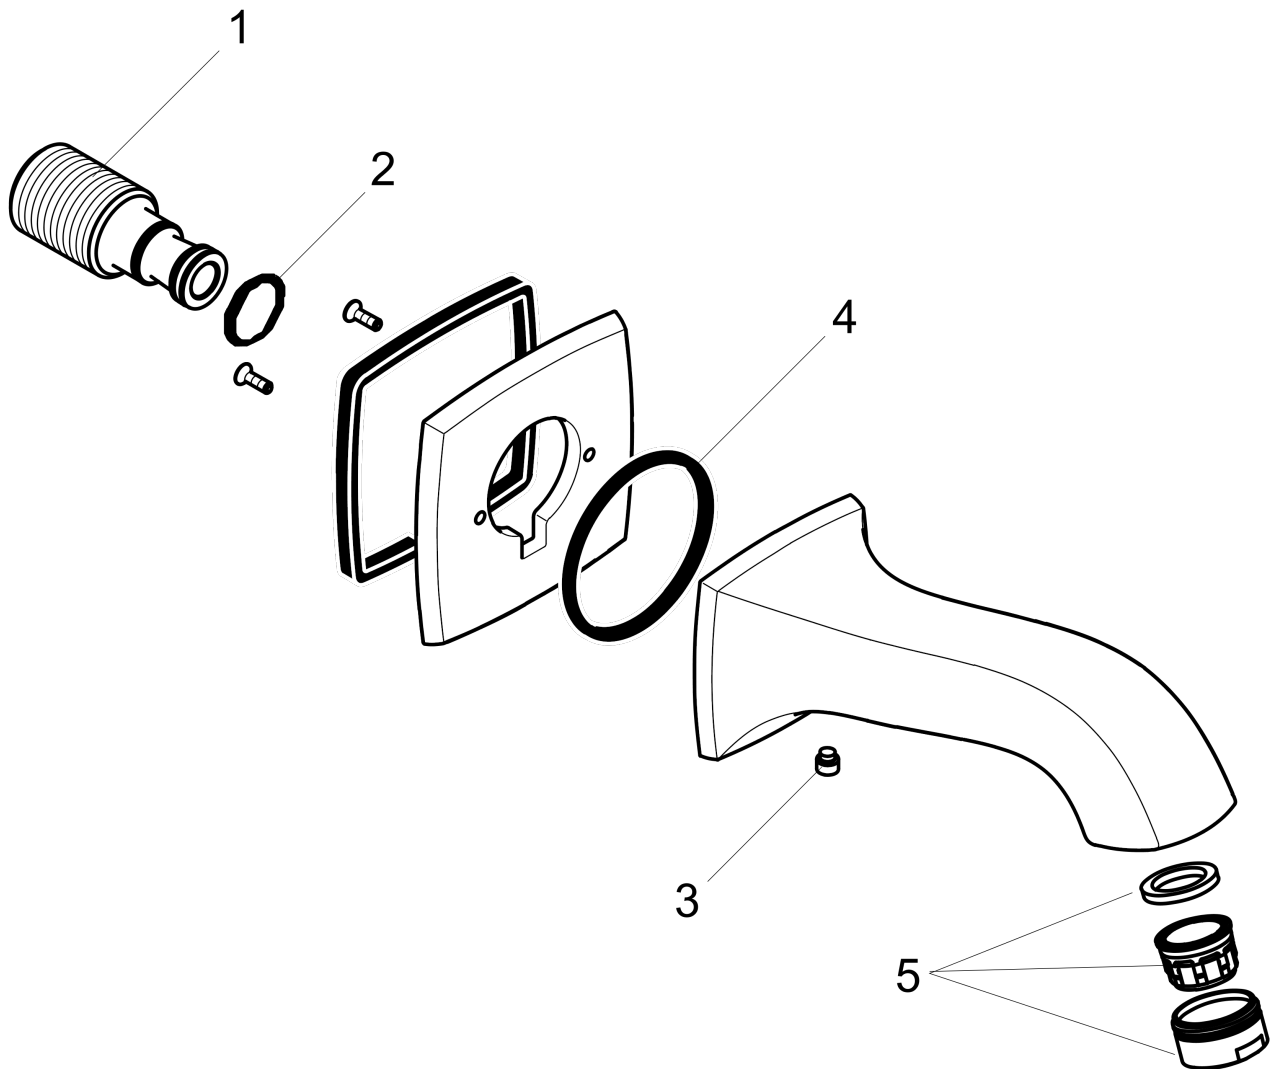

Metropol Classic Tub Spout

Finishes : **chrome** Part no. : **13425001**

Description

Features

- Solid brass

Item details

List Price \$ 170.00

Compliance

Product image

Scale drawing

**Metropol Classic
Tub Spout**

Finishes : **chrome** Part no. : **13425001**

Exploded drawing

Year of production: >01/18

**Metropol Classic
Tub Spout**

Finishes : **chrome** Part no. : **13425001**

Spare parts list

Year of production: >01/18

Pos.	Description	Part no.	Price	PU
1	connecting thread	95658001	-	1
2	O-ring 13x2	98128000	-	1
3	hollow set screw M6x6	97660000	-	1
4	O-ring 48x5	98174000	-	1
5	aerator M24x1 (30 l/min)	96512000	-	1