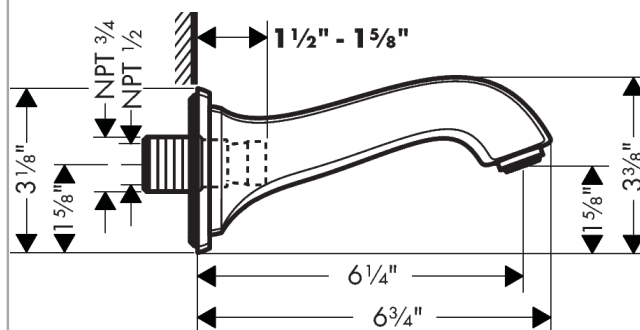

Metropol Classic Tub Spout

Finishes : **chrome** Part no. : **13425001**

Description

Features

- Solid brass

Item details

List Price \$ 170.00

Compliance

Product image

Scale drawing

**Metropol Classic
Tub Spout**

Finishes : **chrome** Part no. : **13425001**

Exploded drawing

Year of production: >01/18

**Metropol Classic
Tub Spout**

Finishes : **chrome** Part no. : **13425001**

Spare parts list

Year of production: >01/18

Pos.	Description	Part no.	Price	PU
1	connecting thread	95658001	-	1
2	O-ring 13x2	98128000	-	1
3	hollow set screw M6x6	97660000	-	1
4	O-ring 48x5	98174000	-	1
5	aerator M24x1 (30 l/min)	96512000	-	1