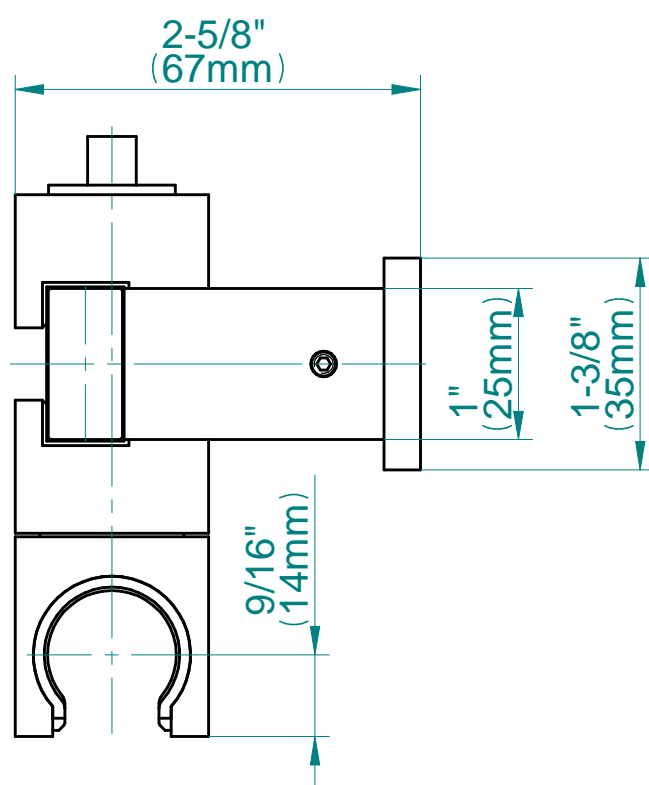

G-8631

Slide Bar Series

valid since 2014