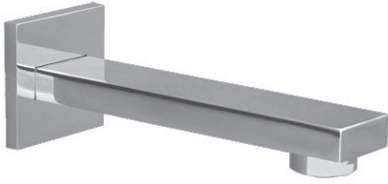

Finishes

G-8575

Sade Collection

8" Contemporary Tub Spout

GRAFF[®]
CUTTING EDGE DESIGN

Product Features

- Includes spout ring
- 1/2" NPT male thread inlet

Available Finishes