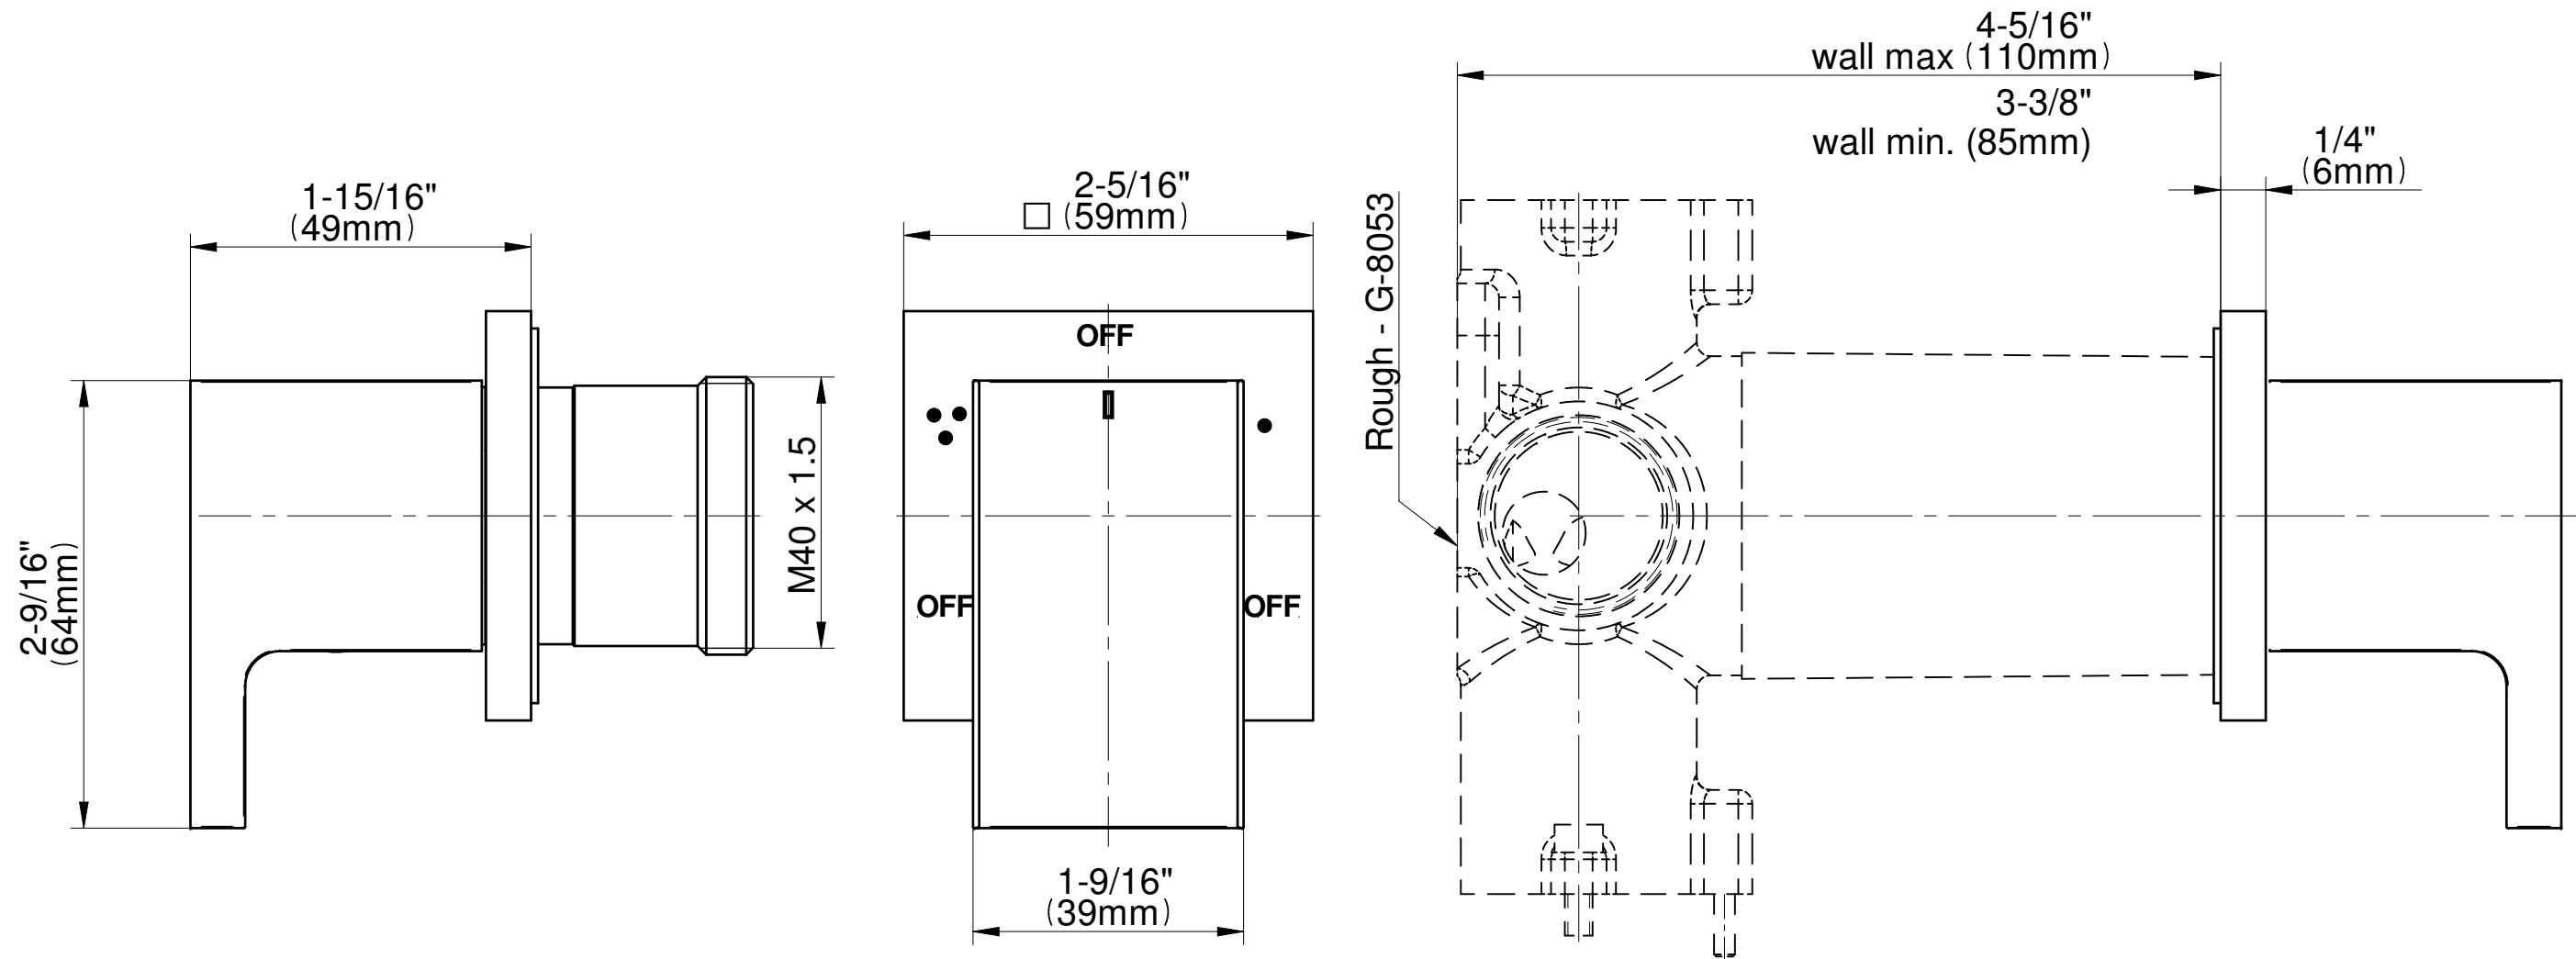

G-8072-LM36E1-T

TARGA Series