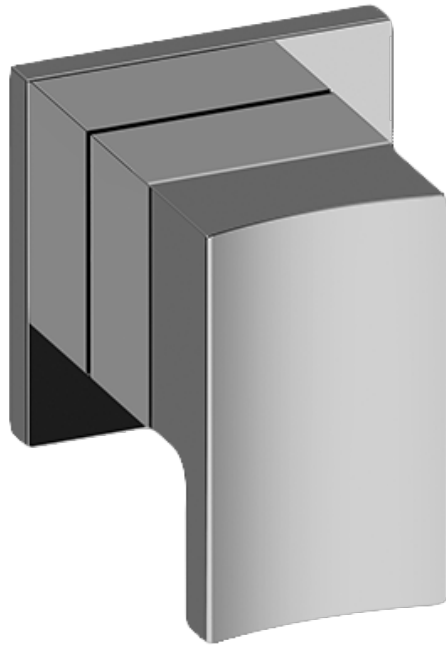

SHOWER
M-Series Stop/Volume Control
Valve Trim with Handle
G-8098-LM36E1-T

GRAFF®