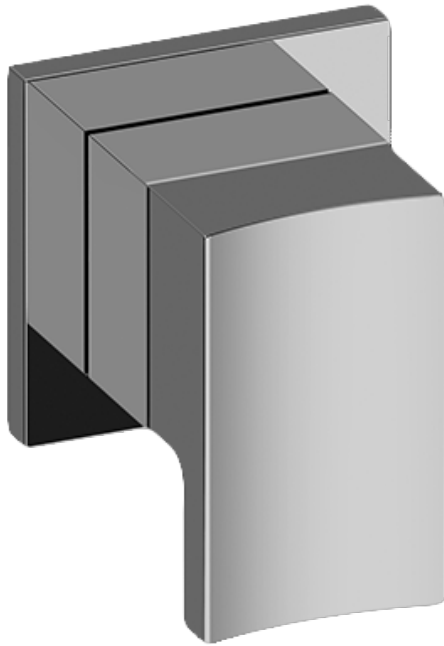

SHOWER
M-Series 3-Way Diverter Valve
Trim with Handle
G-8072-LM36E1-T

GRAFF®

Information

- Single metal handle
- Decorative trim plate
- Use with G-8053 3-Way Diverter Control Valve WITH Off Function
- ADA

Finishes