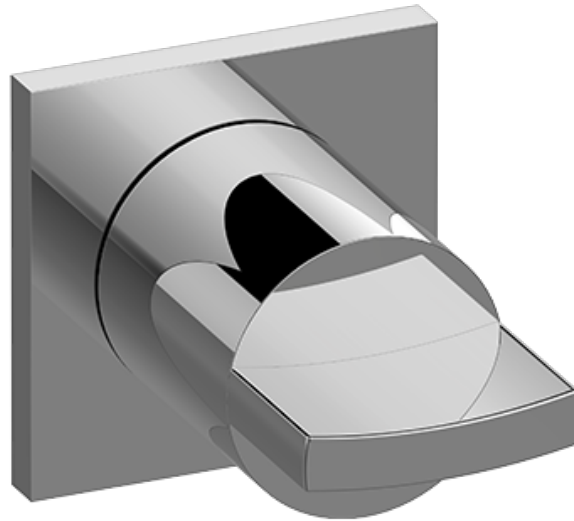

## Information

- Single metal handle and decorative trim plate
- Use with G-8076 Stop/Volume Control rough valve with Pass-Through or G-8077 Stop/Volume Control rough valve
- ADA