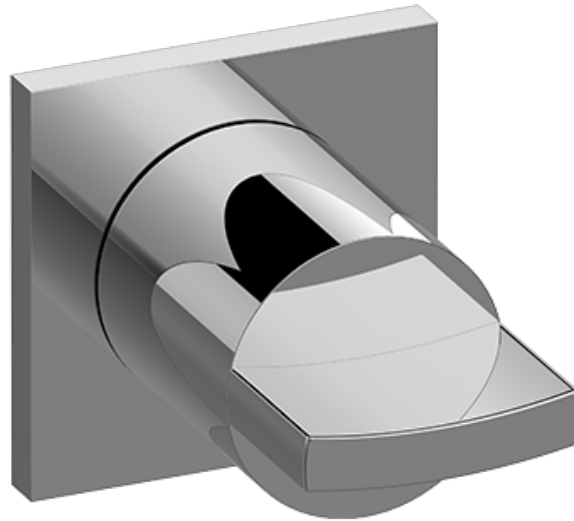

SHOWER
M-Series 3-Way Diverter Valve
Trim with Handle
G-8072-C14E1-T

GRAFF®