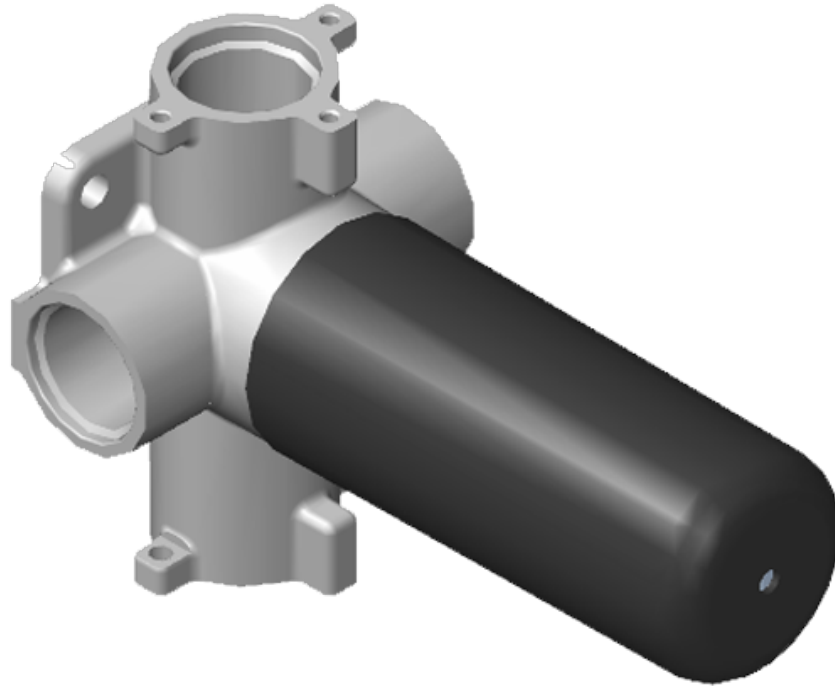

SHOWER
Three-Way Diverter Control Valve
WITH Off Function (No Pass-
Through)
G-8053

GRAFF®