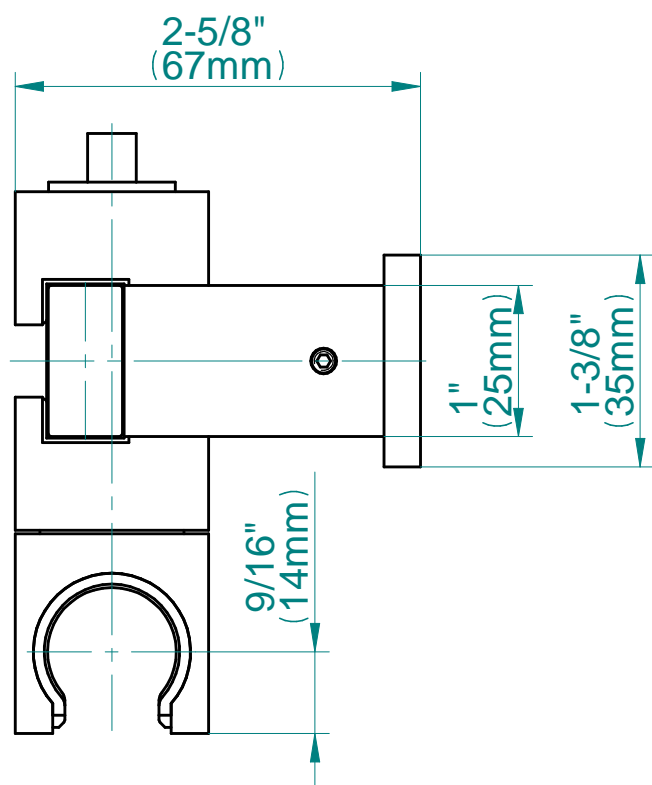

## Slide Bar Series

valid since 2014

SHOWER  
Contemporary Square Wall Supply  
Elbow  
**G-8633**

**GRAFF®**

**Information**

- 1/2" NPT female thread inlet

**Finishes**