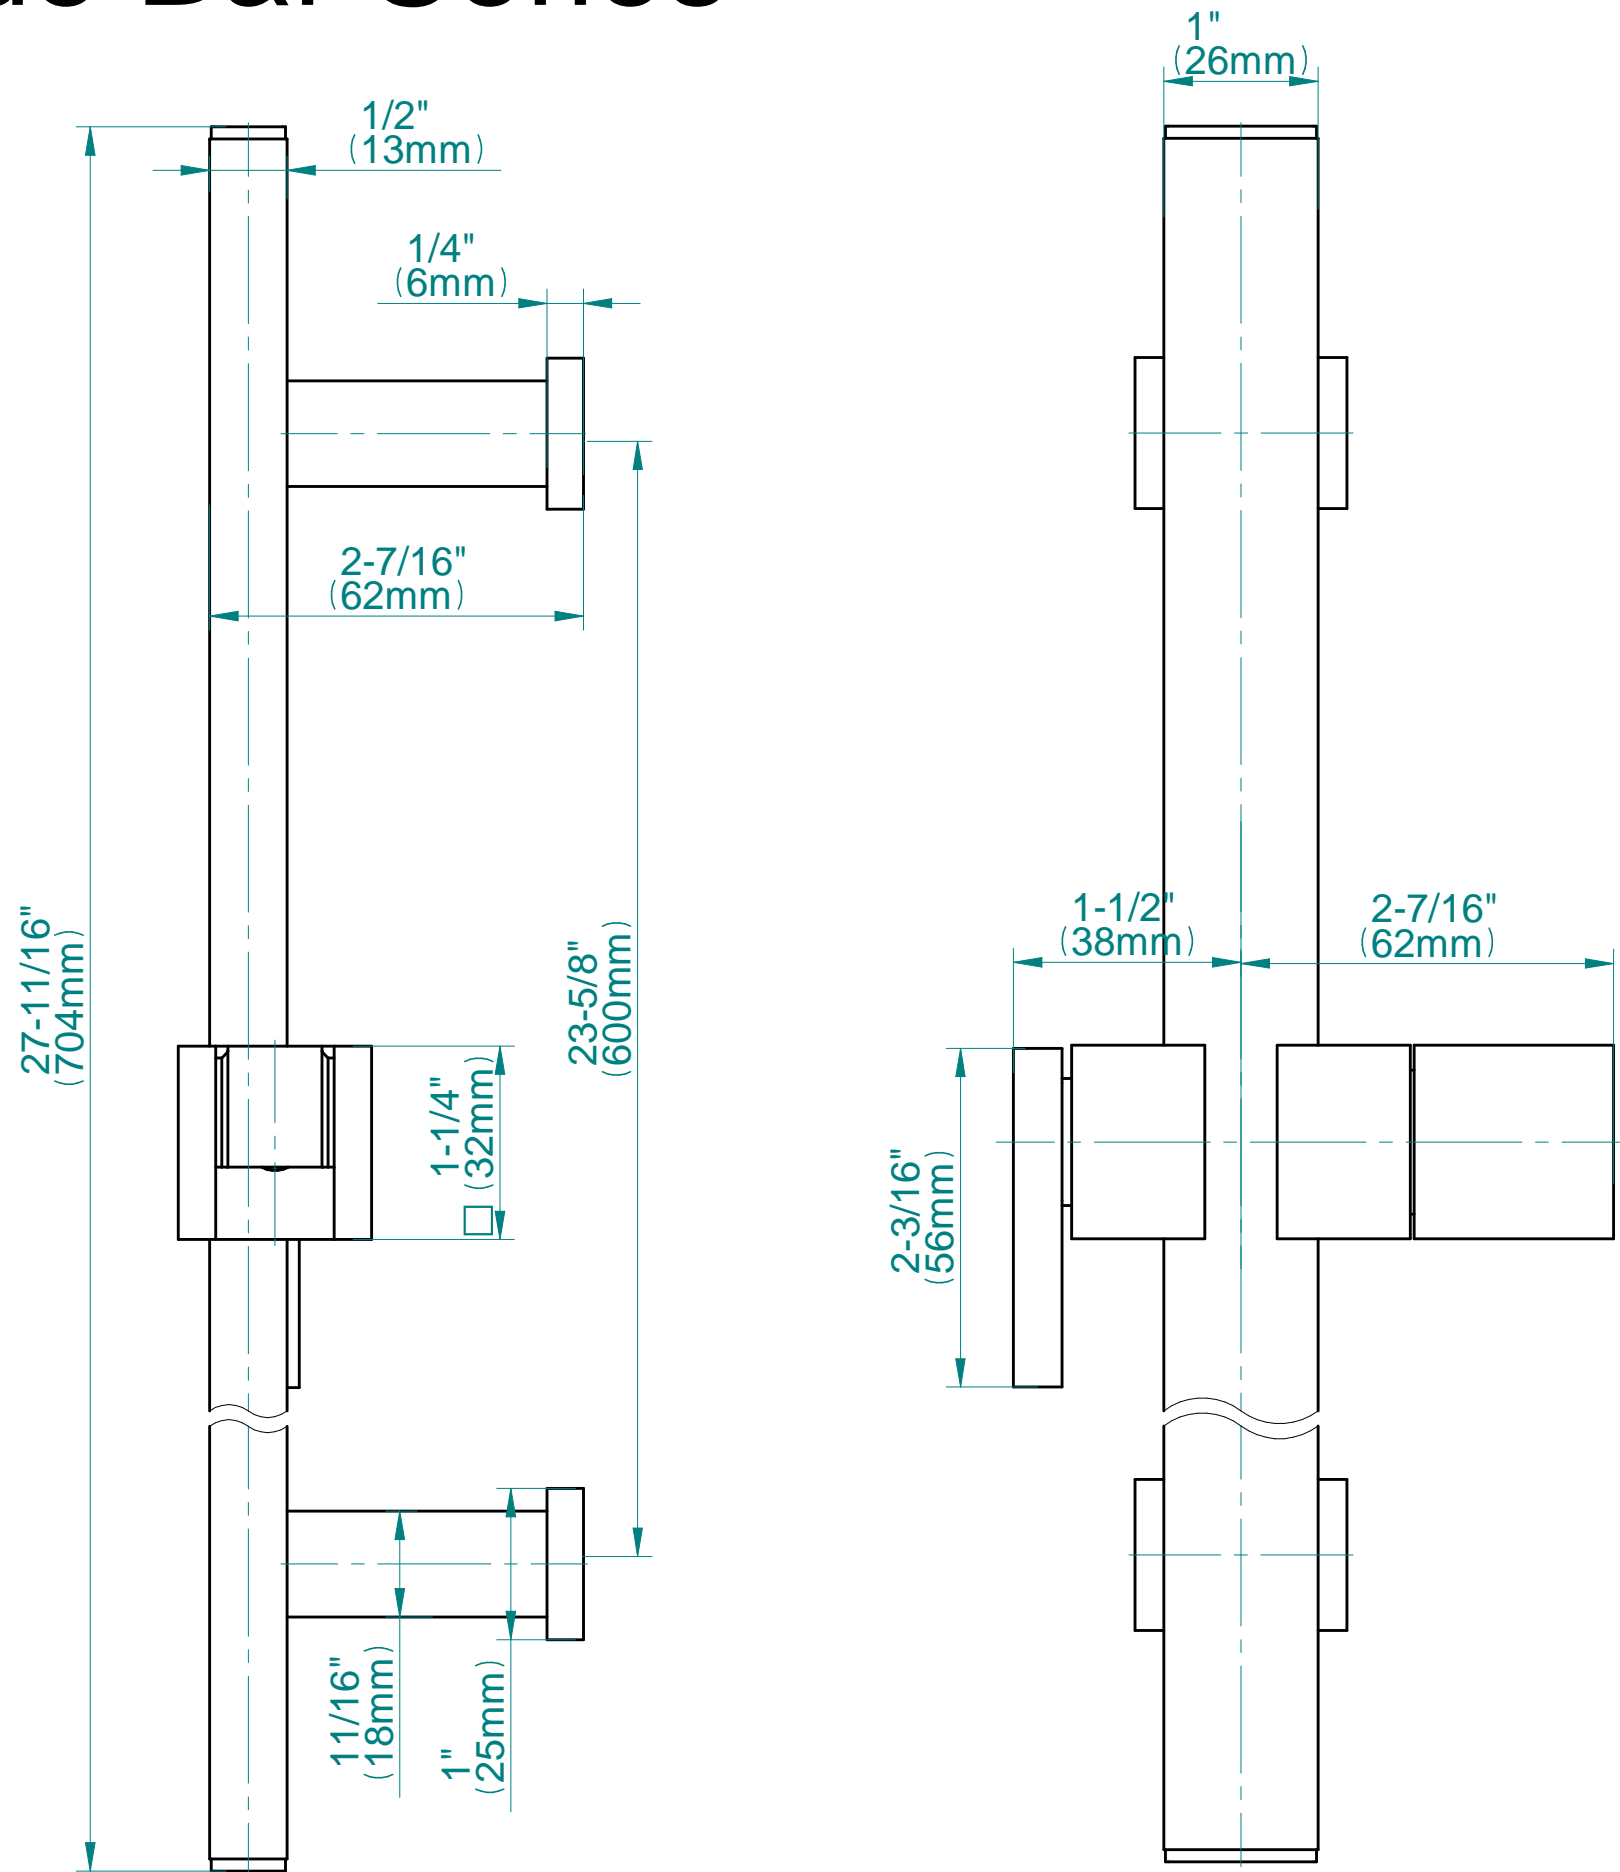

## Slide Bar Series

valid since 2014

SHOWER  
Contemporary Square Wall Supply  
Elbow  
**G-8633**

**GRAFF®**

**Information**

- 1/2" NPT female thread inlet

**Finishes**