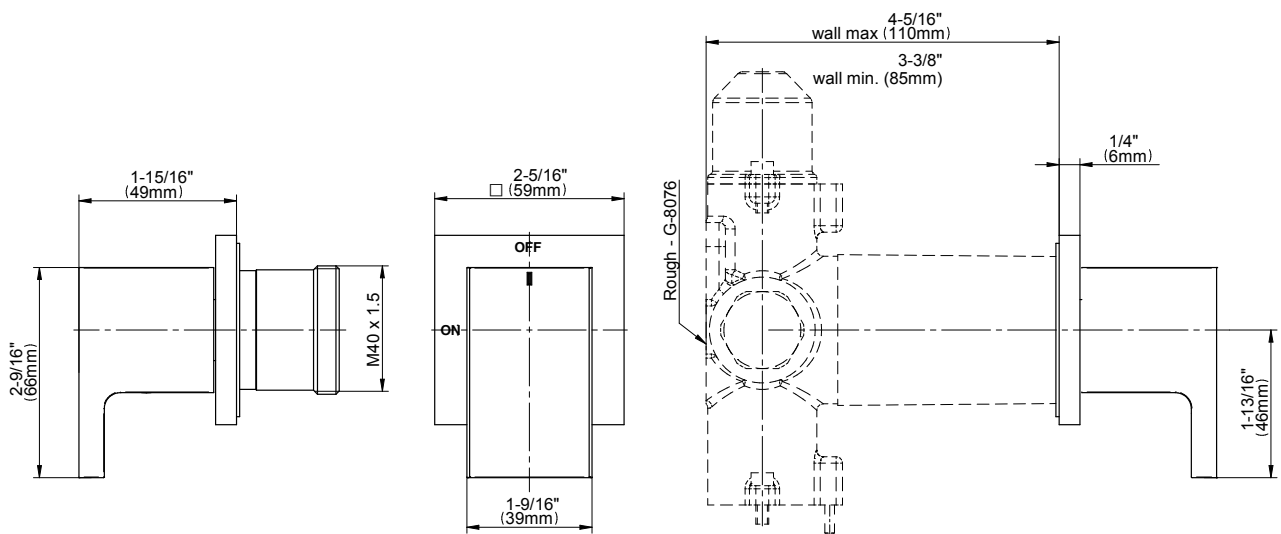

The measurements shown are for reference only. Products and specifications shown are subject to change without notice. Revised 12/2017.

www.graff-designs.com | phone: 800-954-4723