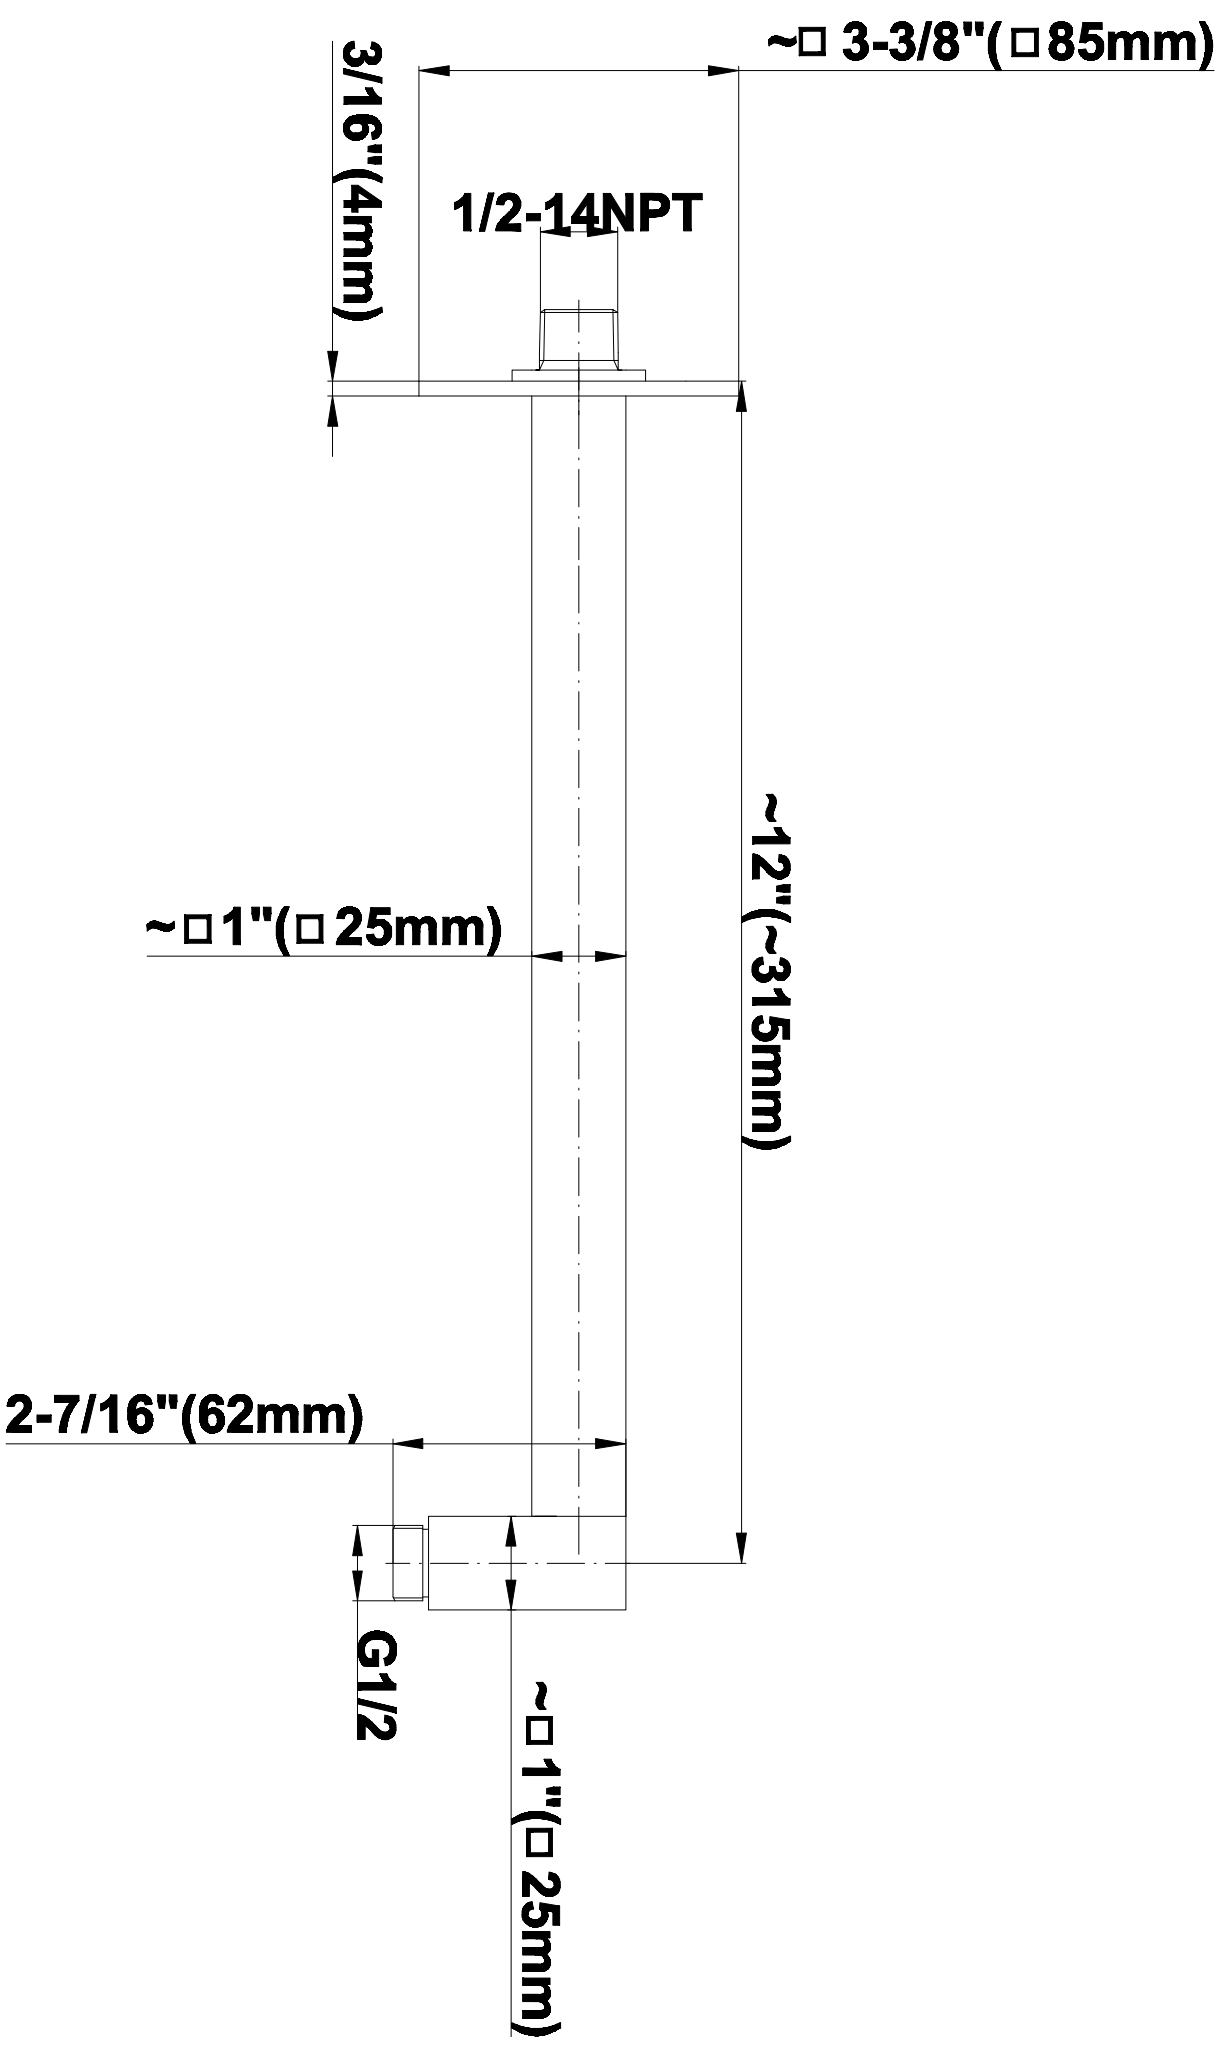

# G-8530

SHOWER  
8" Contemporary Tub Spout  
**G-8575**

**GRAFF®**

**Information**

- Includes spout ring
- 1/2" NPT male thread inlet
- Tub spout flow rate ~ 8.7 gpm @60 psi

**Finishes**