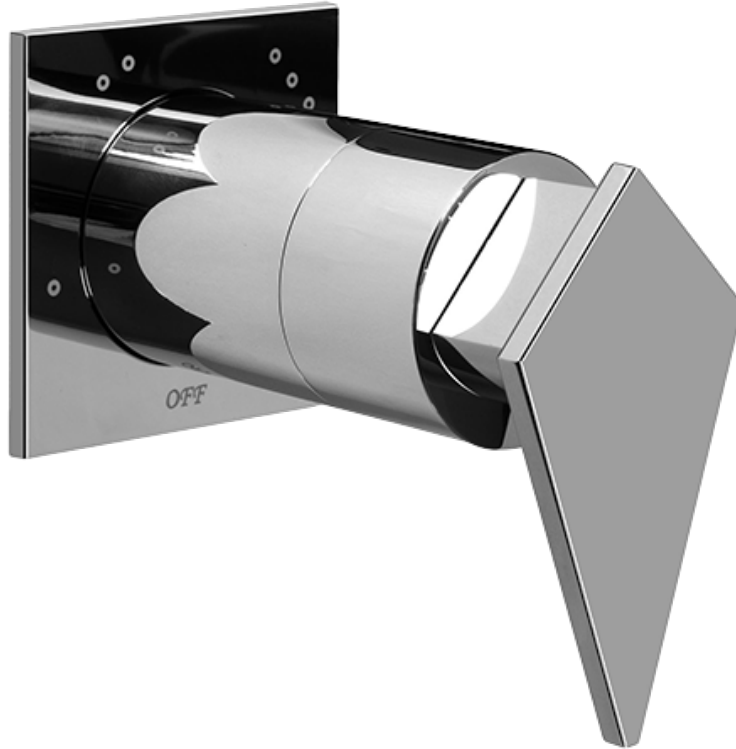

SHOWER  
Full Thermostatic Shower System  
with Transfer Valve (Rough &  
Trim)  
**GC5.122A-LM23S**

---

**GRAFF®**

### Information

- Intended for use with Thermostatic Shower Systems
- 1/2" 3-way diverter valve with 3 outlets and off function
- Universal inlets/outlets with female threads
- Operates one function at a time
- Supplied with protective plastic cover
- CALGreen compliant depending on functions
- CALGreen

# G-8050

SHOWER  
Stealth Transfer Valve Trim Plates  
and Handle  
**G-8066-LM23S-T**

---

**GRAFF®**

### Information

- Single metal lever handle
- Decorative trim plate WITH off function
- Use with G-8050 (4-port thermostatic diverter valve w/stop)
- To complete package, you must order rough diverter valve
- ADA