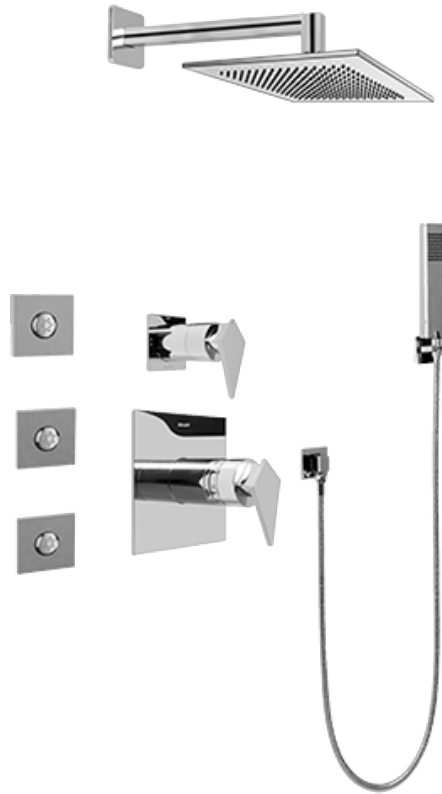

SHOWER  
Full Thermostatic Shower System  
with Transfer Valve (Rough &  
Trim)  
**GC5.122A-LM23S**

---

**GRAFF®**

## Information

- 3/4" Thermostatic Valve
- 1/2" 4-Port Diverter Valve with 3 outlets and off function
- 8" Showerhead with 12" Arm & Flange
- Swivel Body Sprays (3 pieces)
- Handshower Set w/Wall Bracket
- Showerhead Features No-Clog, Easy-Clean Spray Nozzles
- 3/4" Thermostatic Rough Valve Flow Rate ~18 gpm @60 psi
- Flow Rates: showerhead  $\leq 2.5$  max gpm, handshower  $\leq 1.5$  max gpm