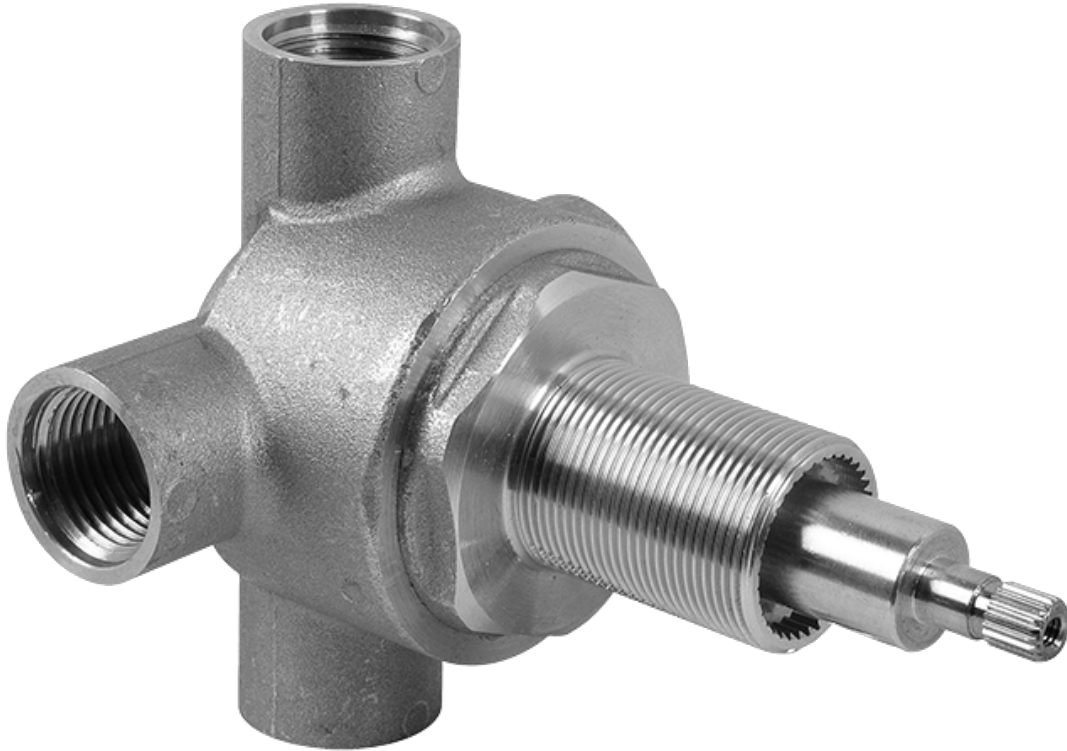

## Information

- 3/4" Thermostatic Valve
- 1/2" 4-Port Diverter Valve with 3 outlets and off function
- 8" Showerhead with 12" Arm & Flange
- Swivel Body Sprays (3 pieces)
- Handshower Set w/Wall Bracket
- Showerhead Features No-Clog, Easy-Clean Spray Nozzles
- 3/4" Thermostatic Rough Valve Flow Rate ~18 gpm @60 psi
- Flow Rates: showerhead  $\leq 2.5$  max gpm, handshower  $\leq 1.5$  max gpm

## Information

- Single metal handle
- Decorative trim plate
- Use with G-8000 or G-8005 thermostatic rough valve
- To complete package, you must order rough valve
- ADA

# G-8041

SHOWER  
3-Way High Flow Transfer Rough  
Valve WITH off function  
**G-8050**

---

**GRAFF®**

### Information

- Intended for use with Thermostatic Shower Systems
- 1/2" 3-way diverter valve with 3 outlets and off function
- Universal inlets/outlets with female threads
- Operates one function at a time
- Supplied with protective plastic cover
- CALGreen compliant depending on functions
- CALGreen