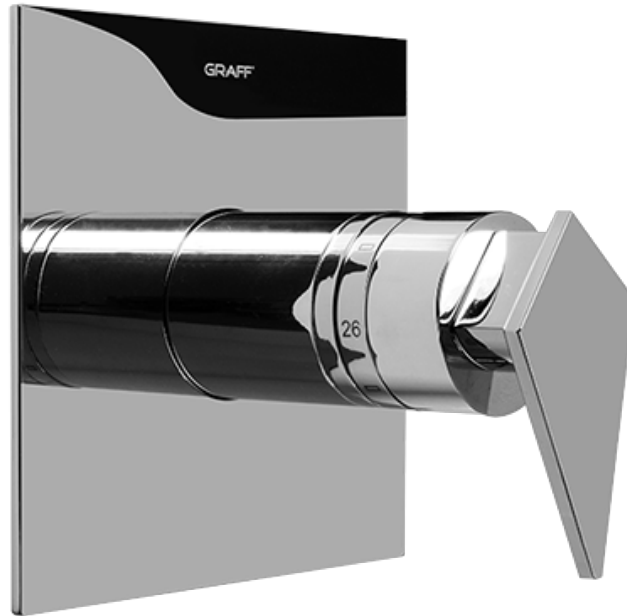

## Information

- 18.4 gpm @ 60 psi
- 3/4" universal inlets/outlets with female threads
- Built-in service stops
- Complete serviceability from front of all units
- Supplied with protective plastic cover
- Thermostatic valve uses a paraffin wax cartridge

## Finishes

Polished  
Chrome

Steelnox®  
(Satin Nickel)

SHOWER  
Stealth SOLID Trim Plate  
w/Handle  
**G-8041-LM23S-T**

---

**GRAFF®**

## Information

- Single metal handle
- Decorative trim plate
- Use with G-8000 or G-8005 thermostatic rough valve
- To complete package, you must order rough valve
- ADA