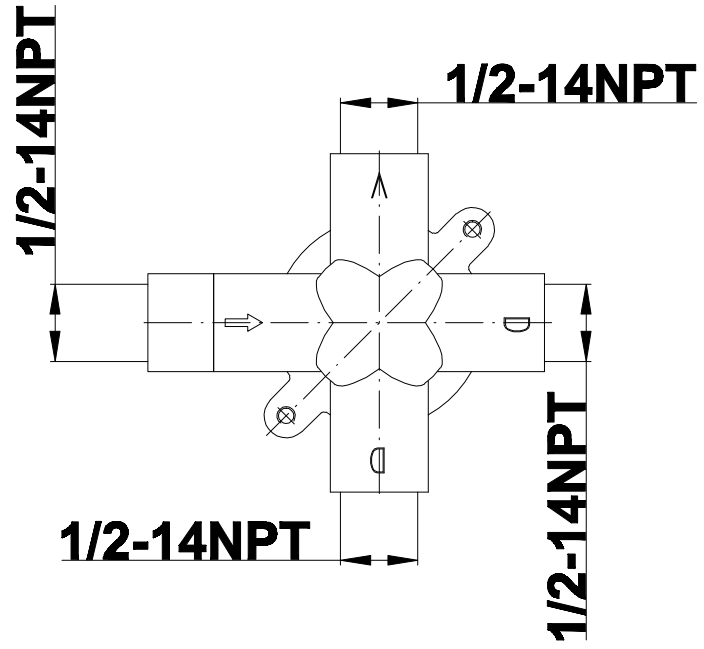

# G-8050

SHOWER  
Stealth Transfer Valve Trim Plates  
and Handle  
**G-8066-LM23S-T**

---

**GRAFF®**