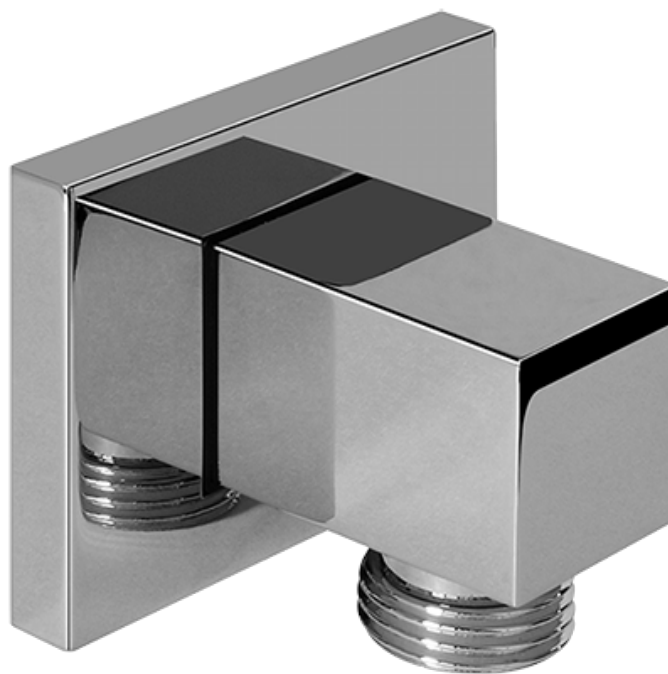

[www.graff-faucets.com](http://www.graff-faucets.com) | phone: 800-954-4723

SHOWER  
Contemporary Square Wall Supply  
Elbow  
**G-8633**

---

**GRAFF**<sup>®</sup>

**Information**

- 1/2" NPT female thread inlet