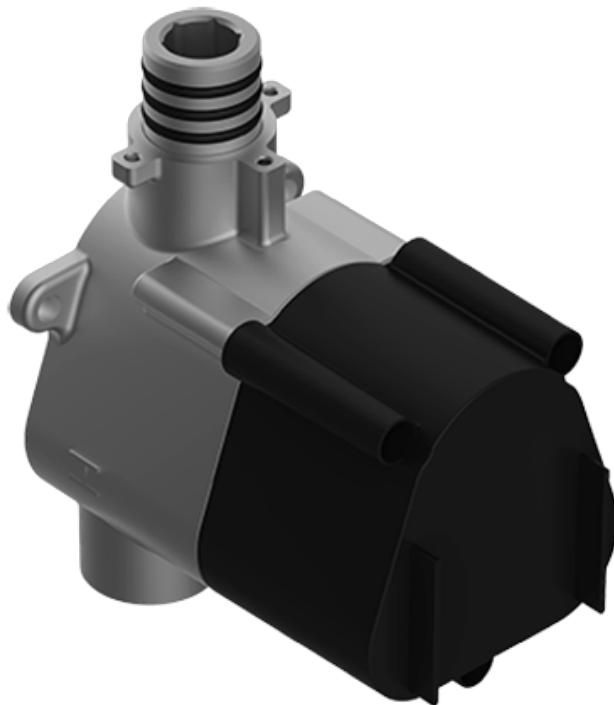

SHOWER  
M-Series Full Thermostatic  
Shower System  
**GM3.128WH-LM38E0**

**GRAFF®**

## Information

- 3/4" thermostatic valve and trim
- 3/4" stop/volume control valve and 2-way diverter valve
- Showerhead features no-clog, easy-clean spray nozzles
- Flush-mounted swivel body sprays (3 pieces)
- Handshower set with wall bracket and 59" hose
- Optional extension kit
- Flow rates: showerhead  $\leq 1.8$  max gpm, handshower  $\leq 1.5$  max gpm, body sprays  $\leq 1.5$  max gpm each
- ADA

SHOWER  
Thermostatic Rough Valve  
**G-8006**

**GRAFF®**

---

# G-8006

M-Series

3/4" Concealed Thermostatic Rough Valve