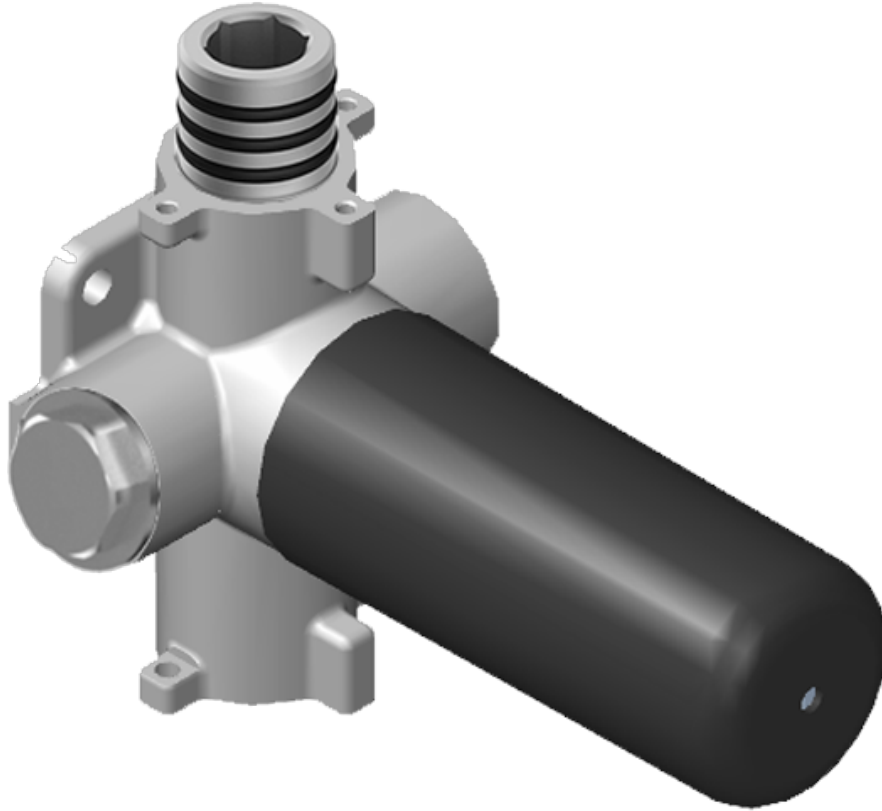

## Finishes

Polished  
Chrome

Steelnox<sup>®</sup>  
(Satin Nickel)

SHOWER  
Stop/Volume Control Valve with  
Pass Through  
**G-8076**

**GRAFF®**