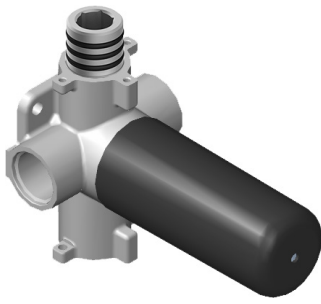

SHOWER  
Thermostatic Rough Valve  
**G-8006**

**GRAFF®**

---

# G-8006

M-Series

3/4" Concealed Thermostatic Rough Valve

### Finishes

Polished  
Chrome

Steelnox®  
(Satin Nickel)

**G-8052** M-Series  
 2-Way Diverter Volume Control Valve  
 WITH Off Function and Pass-Through

**Product Features**

- 12.1 gpm @ 60 psi
- 3/4" universal inlets/outlets with female threads
- Stacking inlet and pass-through port feature
- Supplied with protective plastic cover
- CalGreen compliant dependent on functions