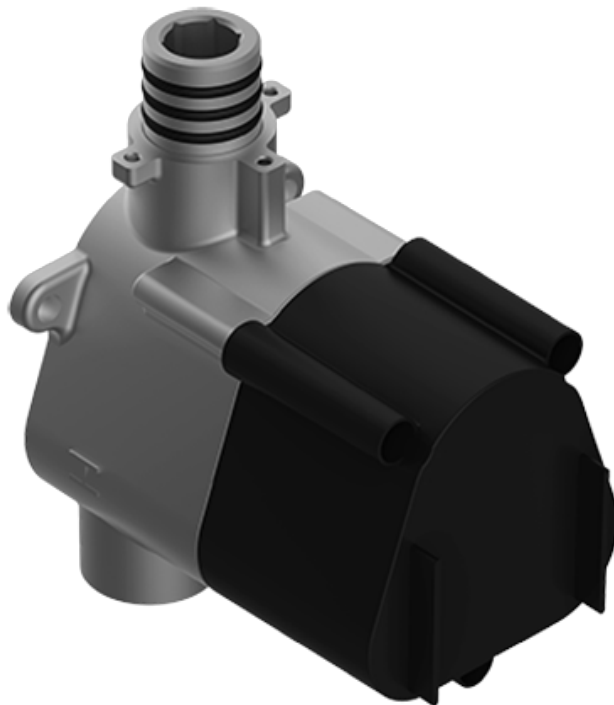

SHOWER  
M-Series Full Thermostatic  
Shower System  
**GM2.128SG-LM38E0**

---

**GRAFF®**

## Information

- 3/4" thermostatic valve and trim
- 3/4" 3-way diverter valve and trim
- Showerhead features no-clog, easy-clean spray nozzles
- Flush-mounted swivel body sprays (3 pieces)
- Handshower set with wall bracket and 59" hose
- Optional extension kit
- Flow rates: showerhead  $\leq 1.8$  max gpm, handshower  $\leq 1.5$  max gpm, body sprays  $\leq 1.5$  max gpm each
- ADA

SHOWER  
Thermostatic Rough Valve  
**G-8006**

**GRAFF®**

# G-8006

M-Series

3/4" Concealed Thermostatic Rough Valve