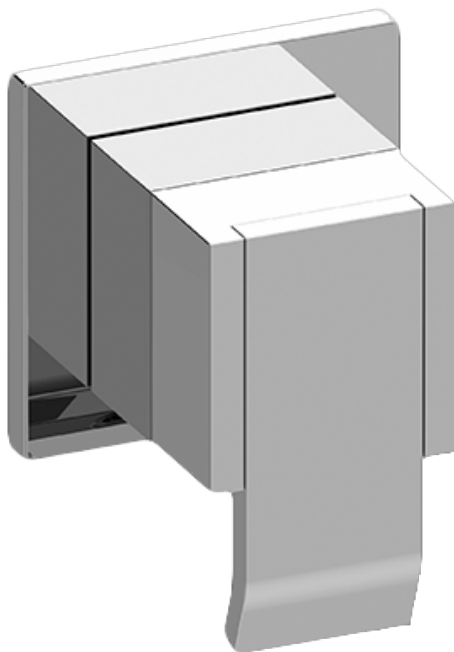

SHOWER
Qubic M-Series 3-Way Diverter
Valve Trim with Handle
G-8072-LM38E1

GRAFF®

Information

- Single metal handle and decorative trim plate
- Use with G-8053 3-Way Diverter Control Valve WITH Off Function
- ADA

Finishes