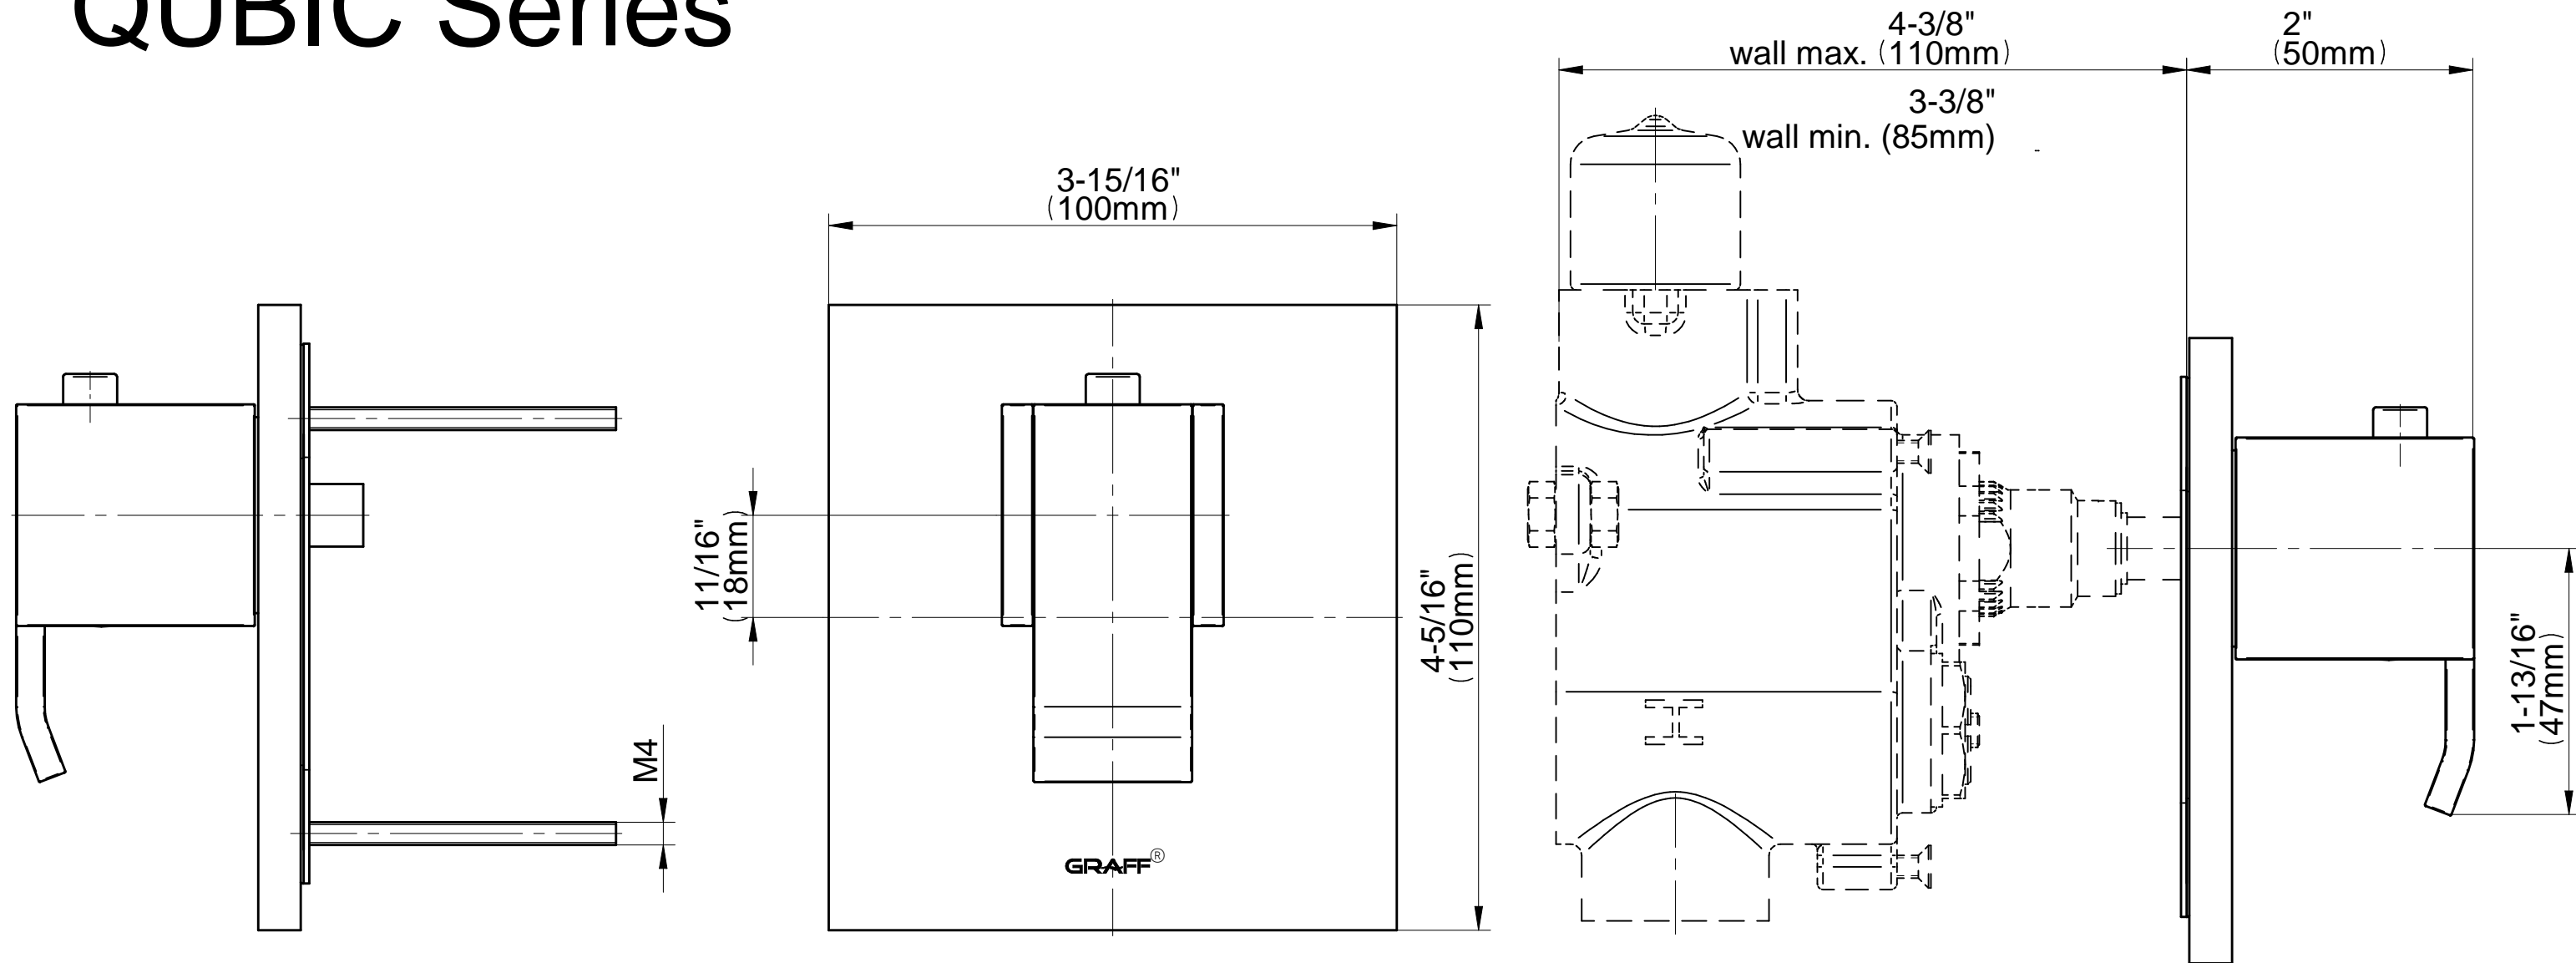

G-8043-LM38E

QUBIC Series