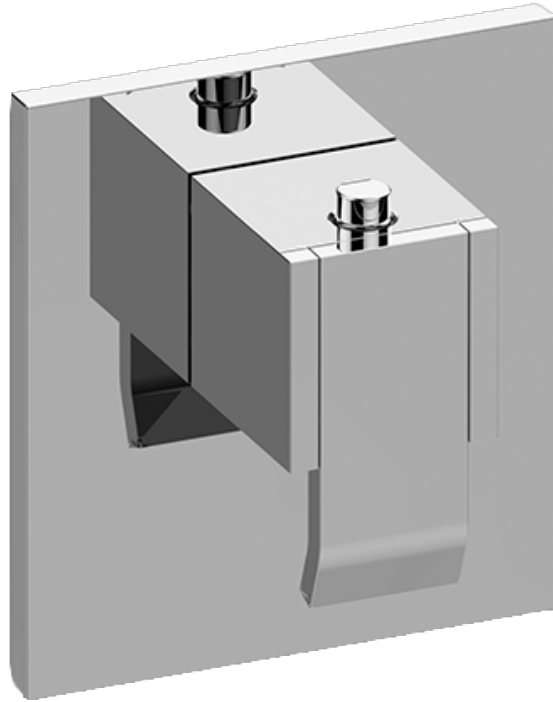

### Information

- Single metal handle and decorative trim plate
- Use with G-8006 thermostatic rough valve
- ADA