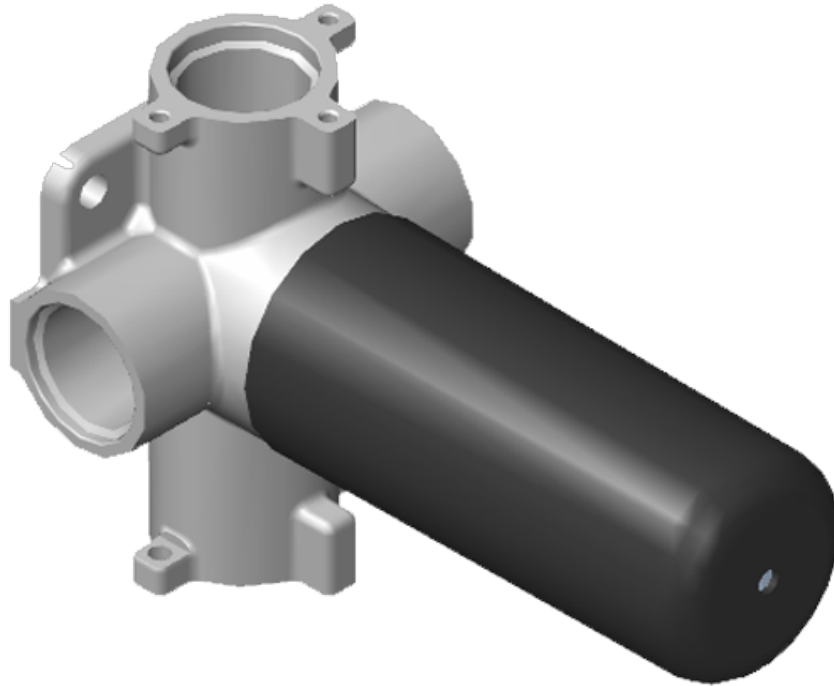

## QUBIC Series

SHOWER  
Three-Way Diverter Control Valve  
WITH Off Function (No Pass-  
Through)  
**G-8053**

---

**GRAFF®**