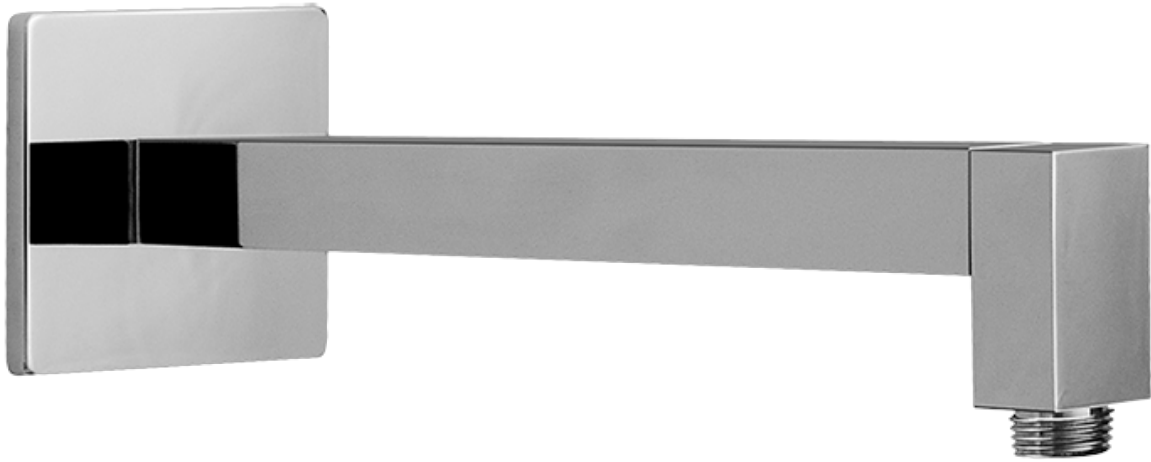

[www.graff-faucets.com](http://www.graff-faucets.com) | phone: 800-954-4723

SHOWER  
Contemporary 12" Shower Arm  
**G-8530**

**GRAFF®**

**Information**

- Includes arm and square flange
- 1/2" NPT male thread inlet
- For use with all showerheads (especially G-8438)