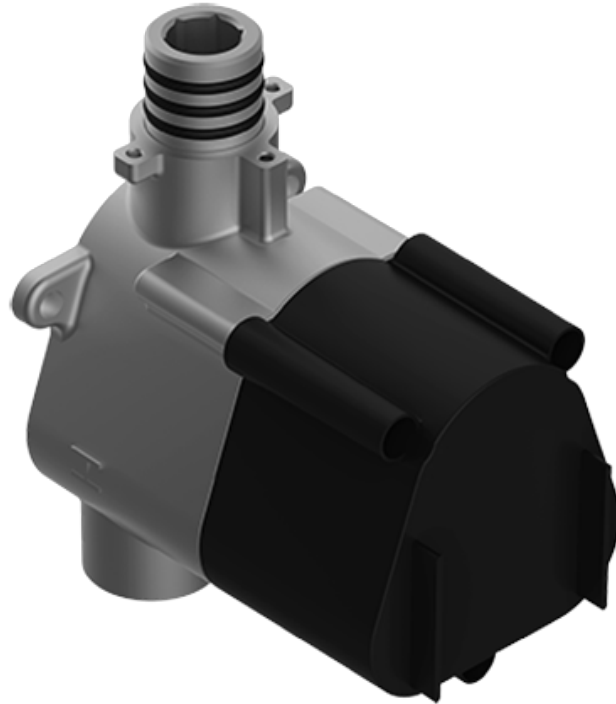

SHOWER  
M-Series Full Thermostatic  
Shower System with Diverter  
Valve  
**GM2.122SG-LM39E0**

---

**GRAFF®**

## Information

- 3/4" thermostatic valve and trim
- 8" rain showerhead with 12" wall-mounted shower arm
- Swivel body sprays (3 pieces)
- Handshower set w/wall bracket
- 3-way diverter valve
- Showerhead features no-clog, easy-clean spray nozzles
- Optional extension kit
- 3/4" thermostatic rough valve flow rate ~12.9 gpm @60 psi
- Flow rates: showerhead  $\leq$  1.8 max gpm, handshower  $\leq$  1.5 max gpm, body sprays  $\leq$  1.5 max gpm each

SHOWER  
Thermostatic Rough Valve  
**G-8006**

**GRAFF®**

# G-8006

M-Series

3/4" Concealed Thermostatic Rough Valve