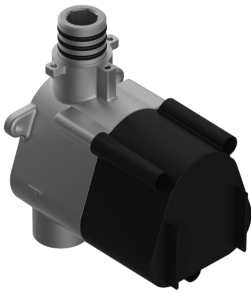

## Information

- 3/4" thermostatic valve and trim
- 8" rain showerhead with 12" wall-mounted shower arm
- Swivel body sprays (3 pieces)
- Handshower set w/wall bracket
- 3-way diverter valve
- Showerhead features no-clog, easy-clean spray nozzles
- Optional extension kit
- 3/4" thermostatic rough valve flow rate ~12.9 gpm @60 psi
- Flow rates: showerhead  $\leq$  1.8 max gpm, handshower  $\leq$  1.5 max gpm, body sprays  $\leq$  1.5 max gpm each

SHOWER  
Thermostatic Rough Valve  
**G-8006**

**GRAFF®**

# G-8006

M-Series

3/4" Concealed Thermostatic Rough Valve