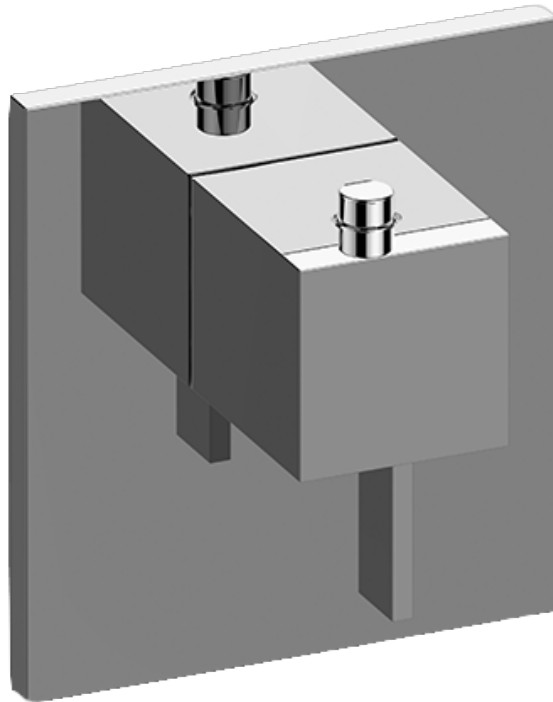

[www.graff-faucets.com](http://www.graff-faucets.com) | phone: 800-954-4723

SHOWER  
Qubic Tre M-Series Thermostatic  
Valve Trim with Handle  
**G-8043-LM39E-T**

**GRAFF®**

**Information**

- Single metal handle and decorative trim plate
- Use with G-8006 thermostatic rough valve
- ADA