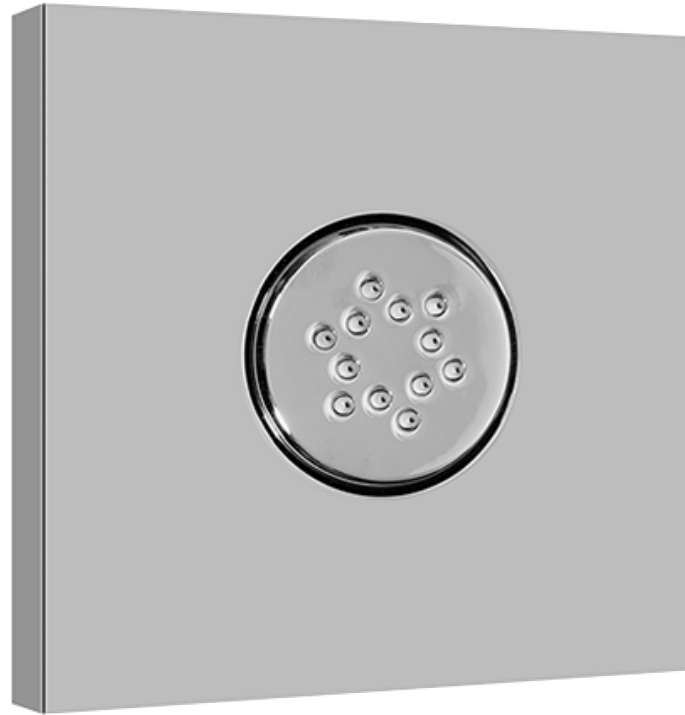

[www.graff-designs.com](http://www.graff-designs.com) | phone: 800-954-4723

SHOWER  
Square Flush Mount Body Spray  
w/ Solid Brass Swivel Head  
**G-8497**

**GRAFF®**

**Information**

- 12 no-clog, easy-clean silicon jets
- Metal ball-joint allows for 36° angle adjustment of body spray
- Brass wall escutcheon and flush-mounted trim
- 1/2" NPT female thread inlet
- Body spray flow rate  $\leq 1.5$  max gpm