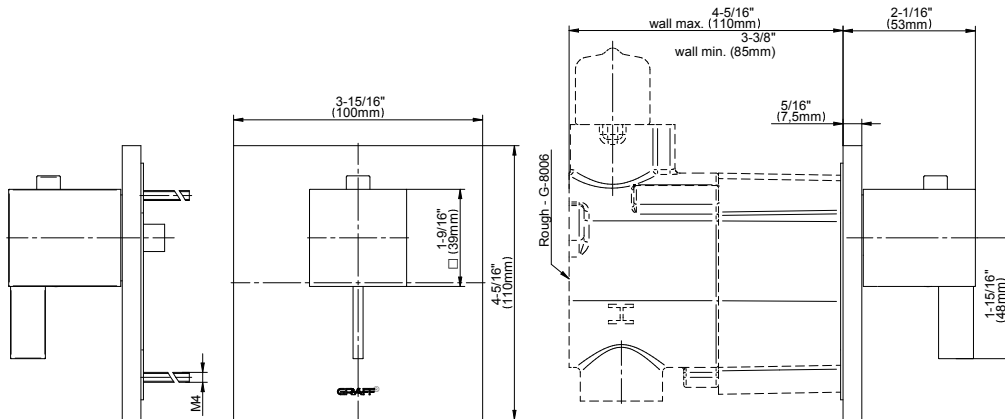

The measurements shown are for reference only. Products and specifications shown are subject to change without notice. Revised 5/2018.

www.graff-designs.com | phone: 800-954-4723