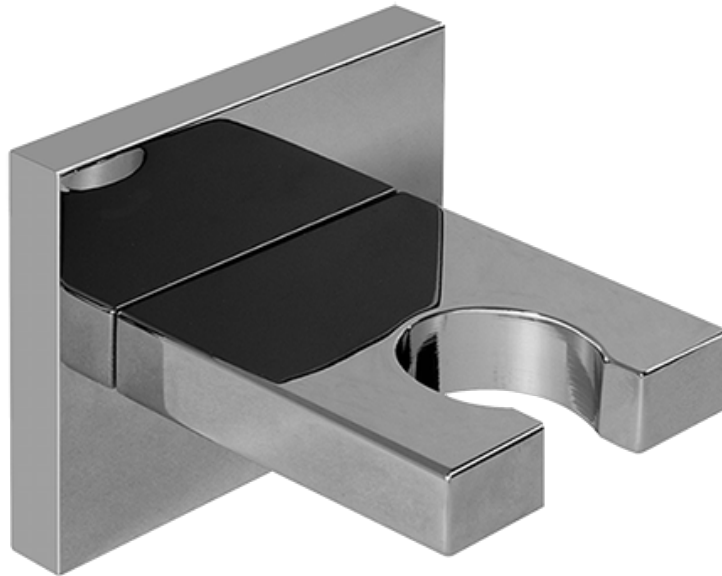

### Warranty

- Limited lifetime warranty

For complete warranty information go to <https://www.graff-faucets.com/en/info/faqs>

SHOWER  
Contemporary Square Wall  
Bracket for Handshower  
**G-8632**

**GRAFF®**