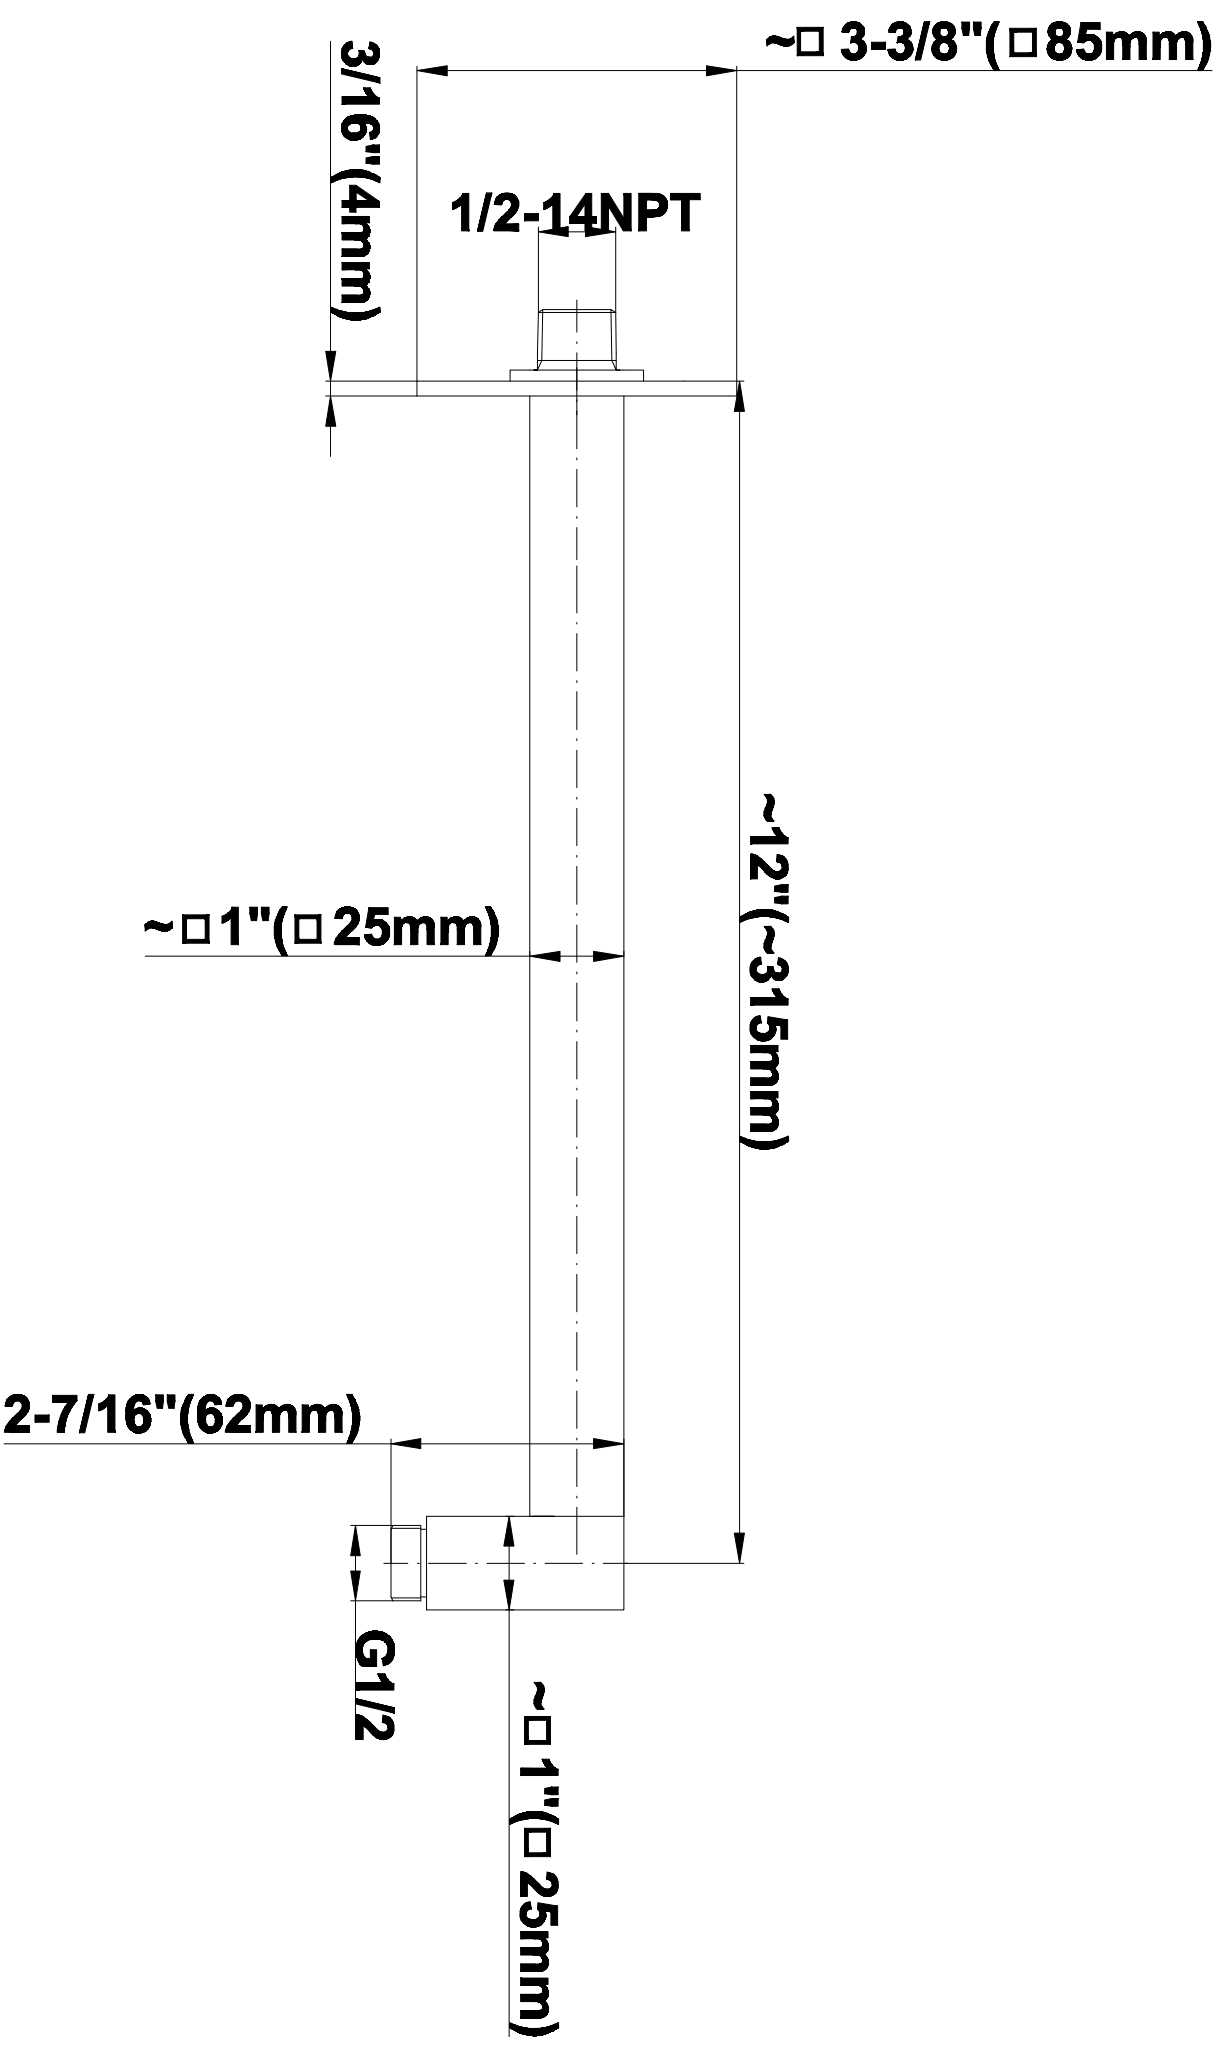

# G-8530

SHOWER  
59" Shower Hose  
**G-8605**

**GRAFF®**

**Information**

- Brass spiral flexible hose with conical nut

**Finishes**