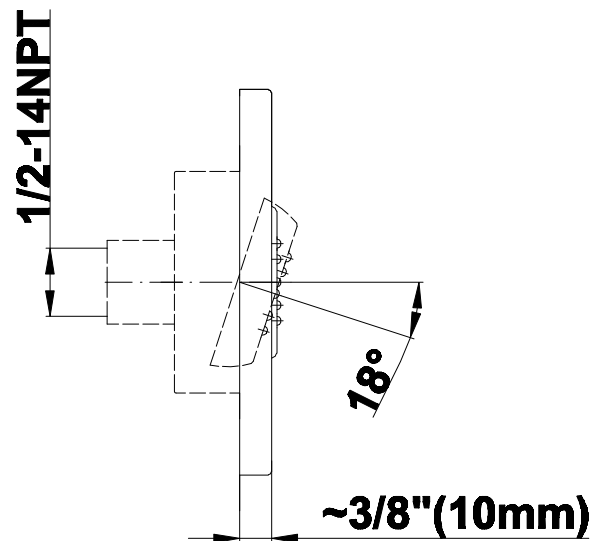

The measurements shown are for reference only. Products and specifications shown are subject to change without notice. Revised 2/2017.

www.graff-faucets.com | phone: 800-954-4723