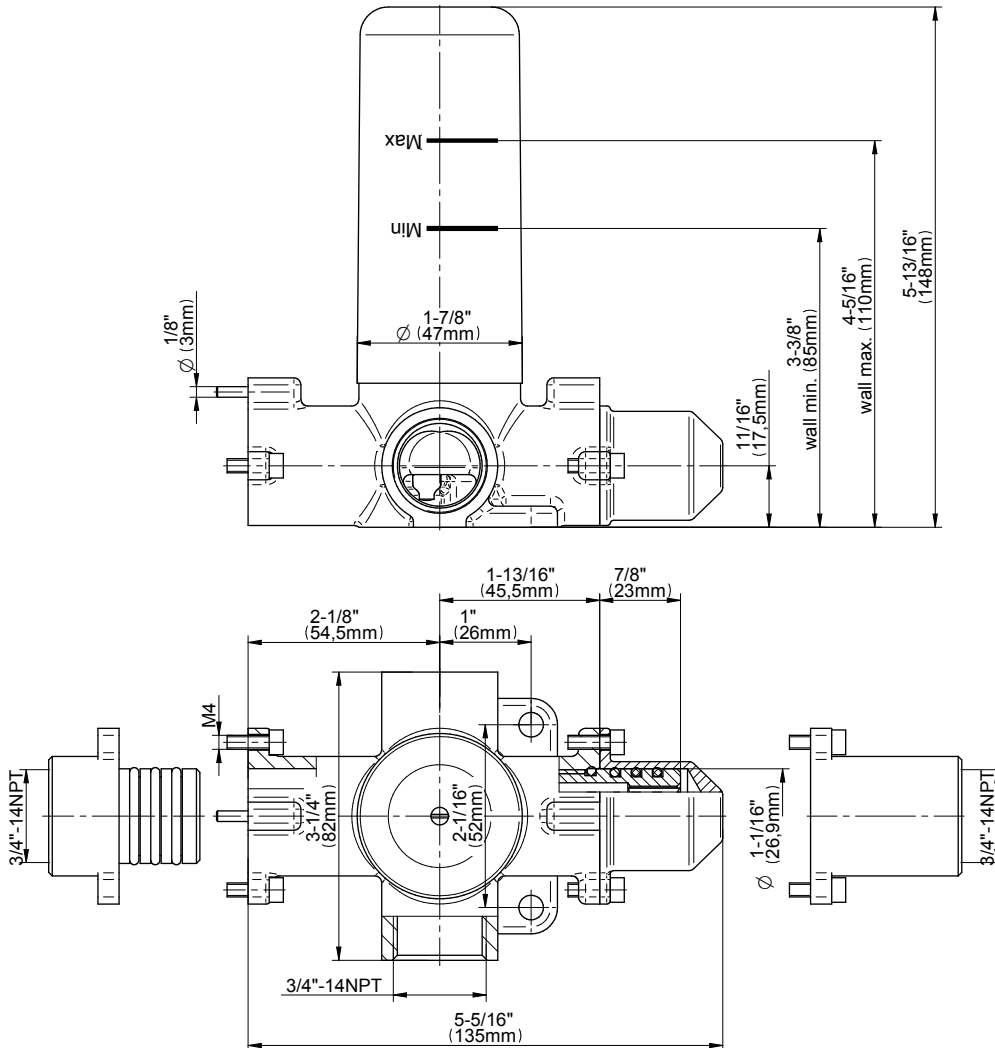

The measurements shown are for reference only. Products and specifications shown are subject to change without notice. Revised 3/2016.

www.graff-faucets.com | phone: 800-954-4723