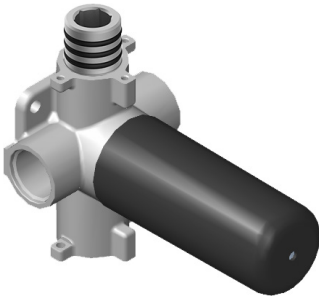

SHOWER
Two-Way Diverter Volume Control
Valve WITH Off Function and Pass-
Through
G-8052

GRAFF®

Information

- 11.7 gpm @ 60 psi
- 3/4" universal inlets/outlets with female threads
- Operates one function at a time
- Stacking inlet and pass-through port feature
- Supplied with protective plastic cover
- CALGreen compliant depending on functions

G-8052 M-Series
 2-Way Diverter Volume Control Valve
 WITH Off Function and Pass-Through

Product Features

- 12.1 gpm @ 60 psi
- 3/4" universal inlets/outlets with female threads
- Stacking inlet and pass-through port feature
- Supplied with protective plastic cover
- CalGreen compliant dependent on functions