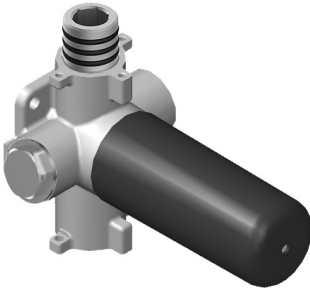

G-8076

M-Series

Stop/Volume Control Rough Valve with Pass-Through

GRAFF[®]
CUTTING EDGE DESIGN

Product Features

- 13.2 gpm @ 60 psi
- 3/4" universal inlets/outlets with female threads
- Stacking inlet and pass-through port feature
- Supplied with protective plastic cover
- CalGreen compliant dependent on functions