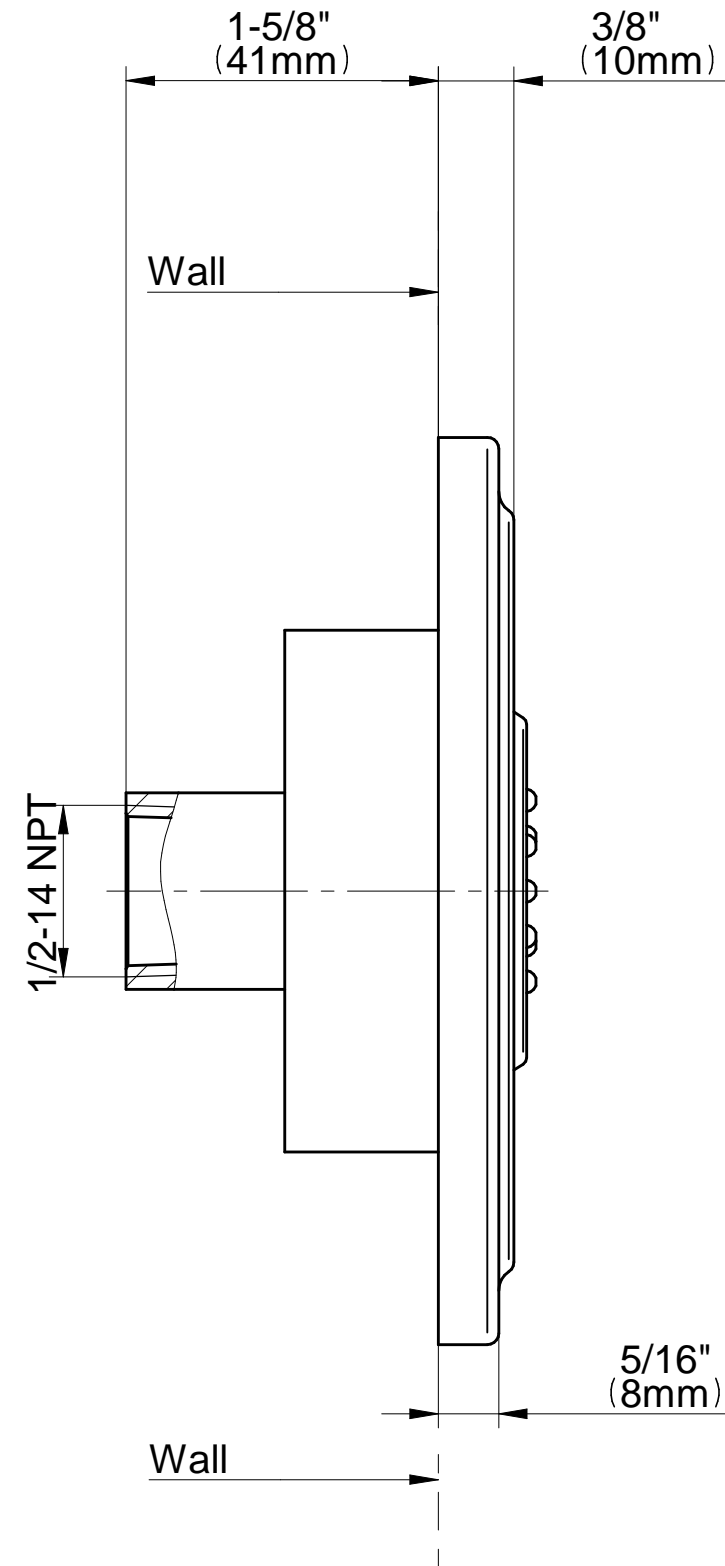

G-8492

Camden Series