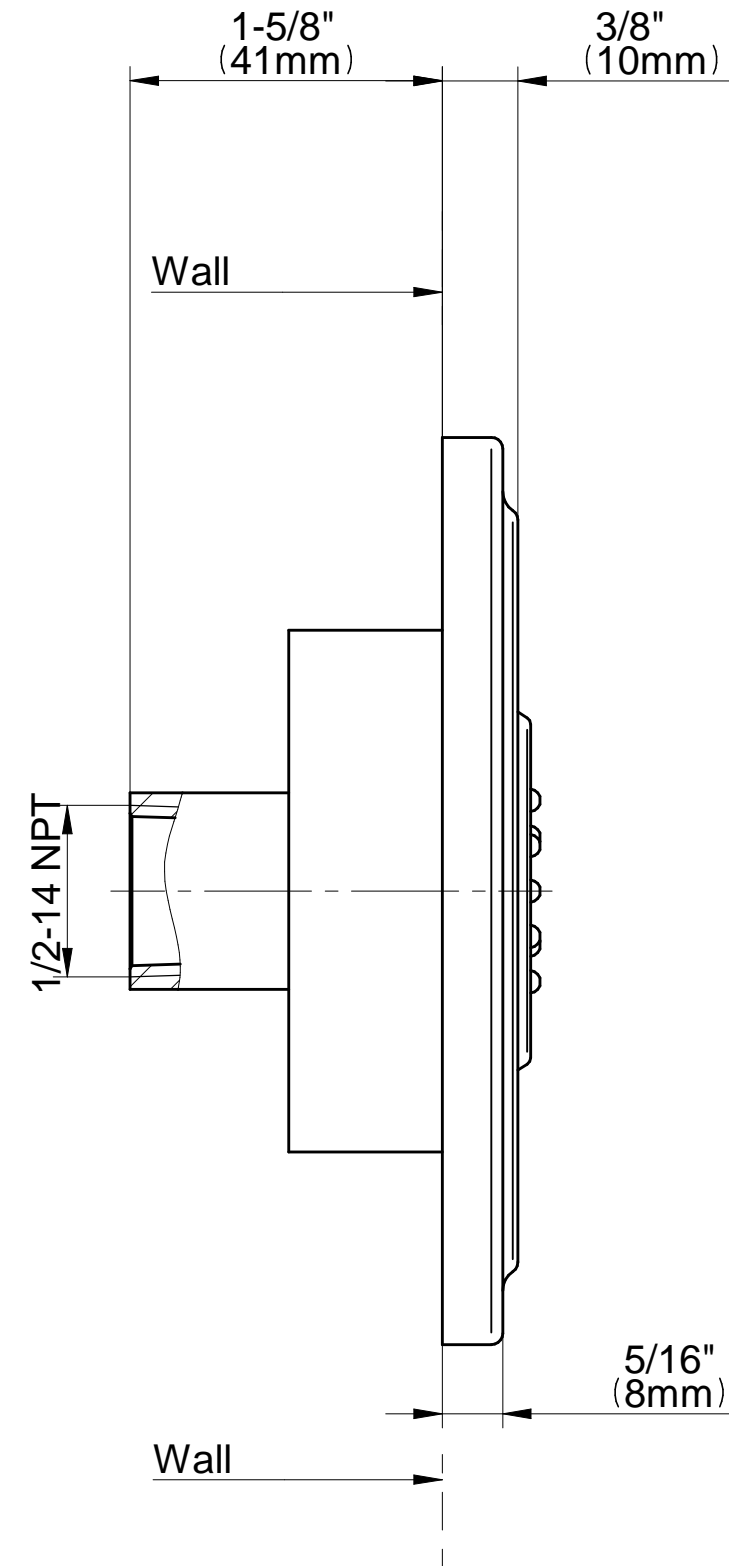

G-8492

Camden Series