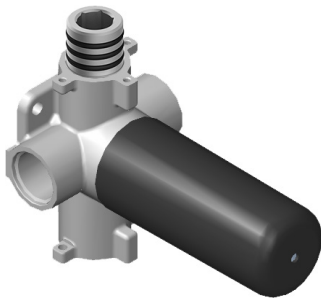

SHOWER
Two-Way Diverter Volume Control
Valve WITH Off Function and Pass-
Through
G-8052

GRAFF®

Information

- 11.7 gpm @ 60 psi
- 3/4" universal inlets/outlets with female threads
- Operates one function at a time
- Stacking inlet and pass-through port feature
- Supplied with protective plastic cover
- CALGreen compliant depending on functions

G-8052 M-Series
 2-Way Diverter Volume Control Valve
 WITH Off Function and Pass-Through

Product Features

- 12.1 gpm @ 60 psi
- 3/4" universal inlets/outlets with female threads
- Stacking inlet and pass-through port feature
- Supplied with protective plastic cover
- CalGreen compliant dependent on functions