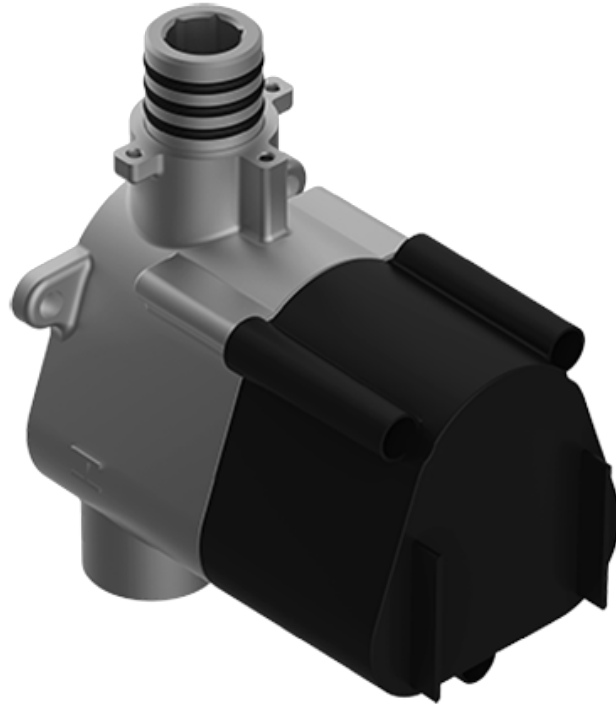

SHOWER
M-Series Full Thermostatic
Shower System
GS3.112SH-LM14E0

GRAFF®

Information

- 3/4" thermostatic valve and trim
- 8" showerhead with 11" wall-mounted shower arm
- Swivel body sprays (3 pieces)
- Wall-mounted slide bar set with handshower and 59" hose
- Stop/volume control valve and 2-way diverter valve
- Showerhead features no-clog, easy-clean spray nozzles
- Optional extension kit
- 3/4" thermostatic rough valve flow rate ~12.9 gpm @60 psi
- Flow rates: showerhead ≤ 1.8 max gpm, handshower ≤ 1.5 max gpm, body sprays ≤ 1.5 max gpm each

SHOWER
Thermostatic Rough Valve
G-8006

GRAFF®

Information

- 12.9 gpm @ 60 psi
- 3/4" universal inlets
- Built-in service stops
- Stacking outlet feature
- Complete serviceability from front of all units
- Supplied with protective plastic cover
- CalGreen compliant dependent on functions

G-8006

M-Series

3/4" Concealed Thermostatic Rough Valve

Product Features

- 12.9 gpm @ 60 psi
- 3/4" universal inlets
- Built-in service stops
- Stacking outlet feature
- Complete serviceability from front of all units
- Supplied with protective plastic cover
- CalGreen compliant dependent on functions