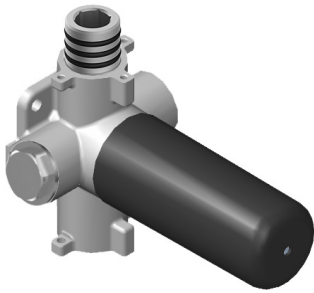

G-8076

M-Series

Stop/Volume Control Rough Valve with Pass-Through

GRAFF[®]
CUTTING EDGE DESIGN

Product Features

- 13.2 gpm @ 60 psi
- 3/4" universal inlets/outlets with female threads
- Stacking inlet and pass-through port feature
- Supplied with protective plastic cover
- CalGreen compliant dependent on functions