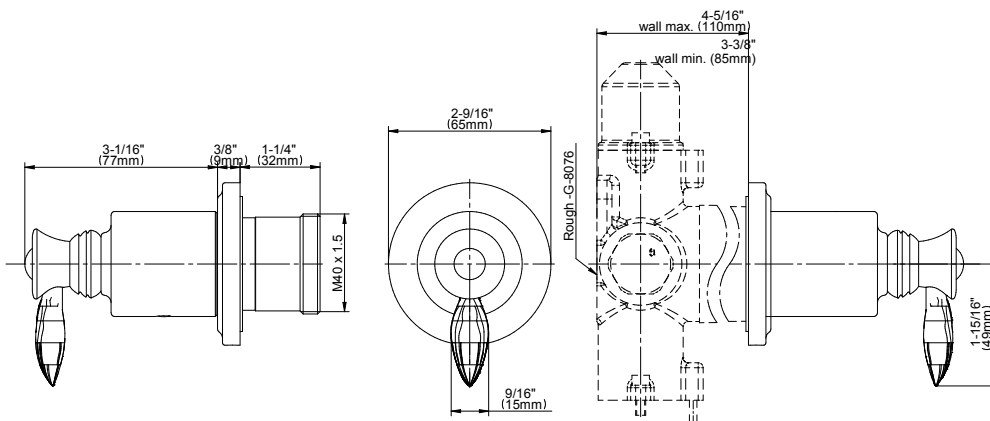

The measurements shown are for reference only. Products and specifications shown are subject to change without notice. Revised 1/2019

www.graff-designs.com | phone: 800-954-4723