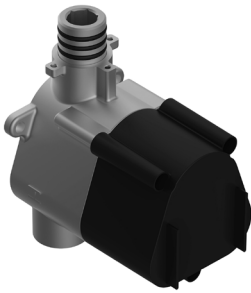

SHOWER
M-Series Full Thermostatic
Shower System
GS3.112SH-LM14E0

GRAFF®

Information

- 3/4" thermostatic valve and trim
- 8" showerhead with 11" wall-mounted shower arm
- Swivel body sprays (3 pieces)
- Wall-mounted slide bar set with handshower and 59" hose
- Stop/volume control valve and 2-way diverter valve
- Showerhead features no-clog, easy-clean spray nozzles
- Optional extension kit
- 3/4" thermostatic rough valve flow rate ~12.9 gpm @60 psi
- Flow rates: showerhead ≤ 1.8 max gpm, handshower ≤ 1.5 max gpm, body sprays ≤ 1.5 max gpm each

SHOWER
Thermostatic Rough Valve
G-8006

GRAFF®

Information

- 12.9 gpm @ 60 psi
- 3/4" universal inlets
- Built-in service stops
- Stacking outlet feature
- Complete serviceability from front of all units
- Supplied with protective plastic cover
- CalGreen compliant dependent on functions

G-8006

M-Series

3/4" Concealed Thermostatic Rough Valve

Product Features

- 12.9 gpm @ 60 psi
- 3/4" universal inlets
- Built-in service stops
- Stacking outlet feature
- Complete serviceability from front of all units
- Supplied with protective plastic cover
- CalGreen compliant dependent on functions