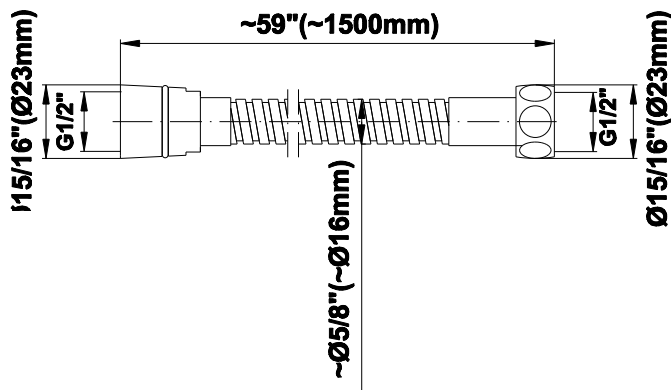

Available Finishes

- Polished Chrome
  G-8605-PC
- Brushed Nickel
  G-8605-BNi
- Polished Nickel
  G-8605-PN
- Unfinished Brass*
  G-8605-UB*
- Steelnox
  G-8605-SN
- Olive Bronze
  G-8605-OB
- Architectural Black
  G-8605-BK
- Architectural White
  G-8605-WT
- Architectural Black w/ Chrome Accents
  G-8605-PC/BK
- Gold*
  G-8605-AU*
- Brushed Gold*
  G-8605-BAU*