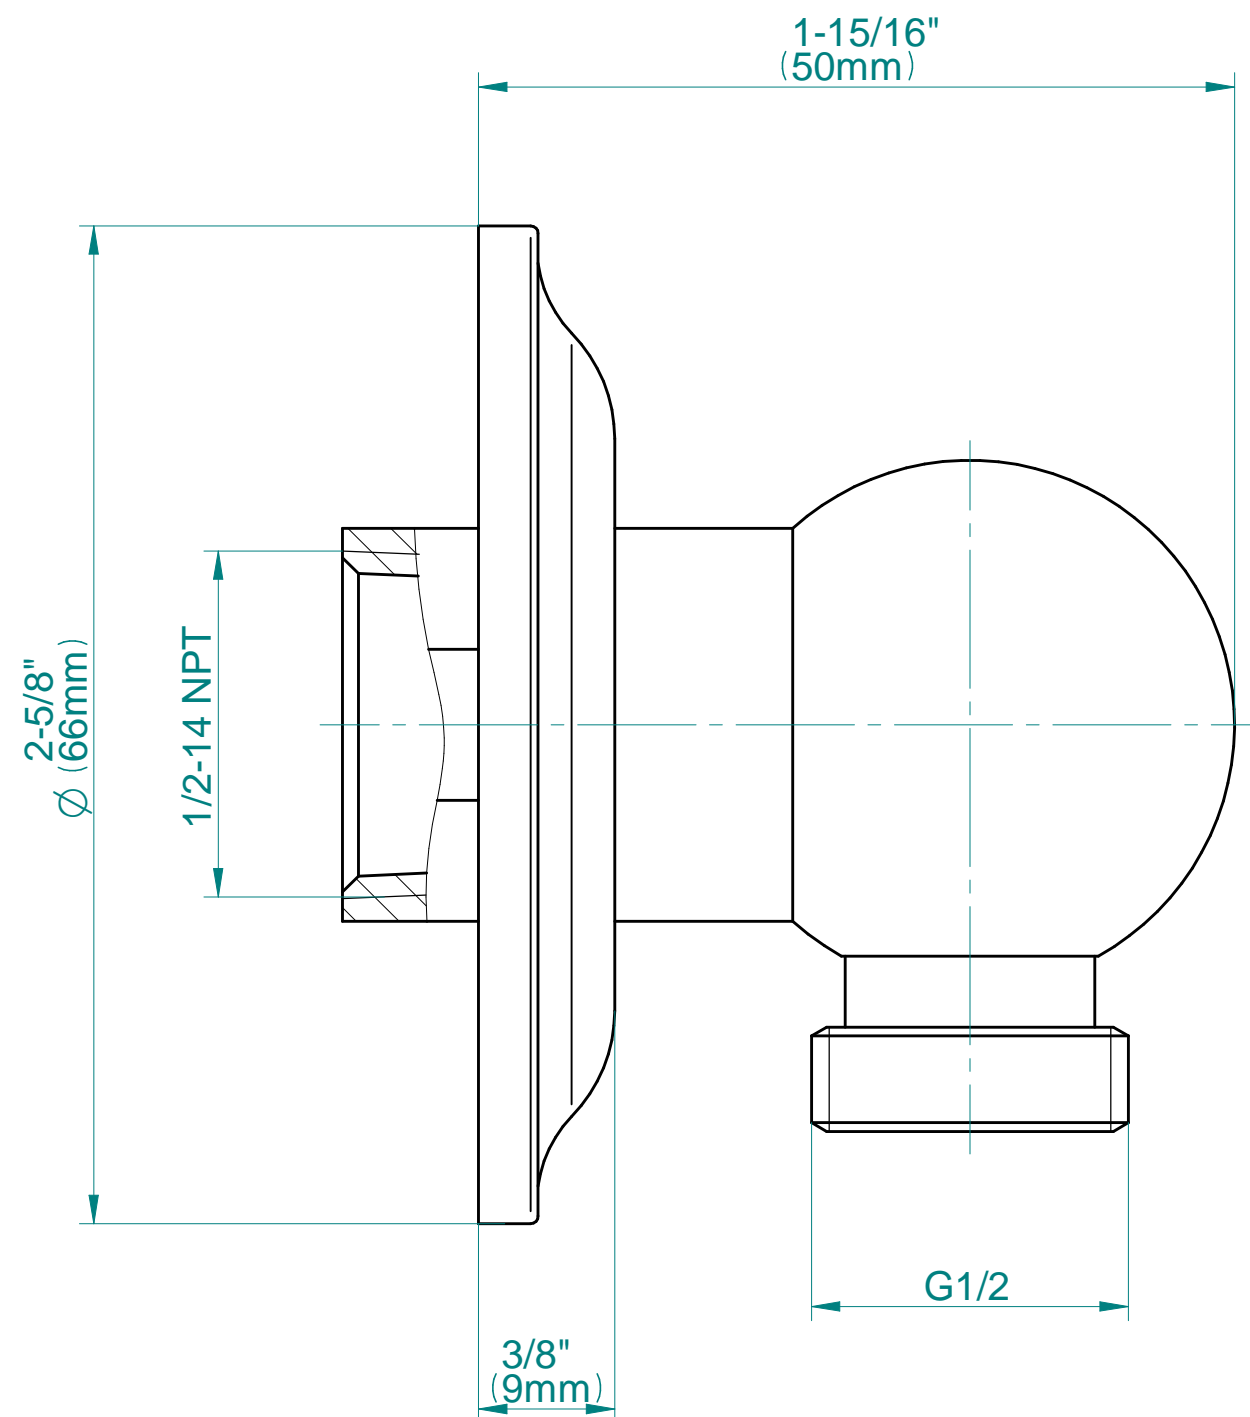

G-8663

CAMDEN Series

SHOWER
Transitional Wall-Mounted Slide
Bar
G-8691-C16S

GRAFF®

Information

- 27" tall wall-mounted slide bar
- Adjustable bracket fits all hoses with conical nut

Finishes

24K Gold