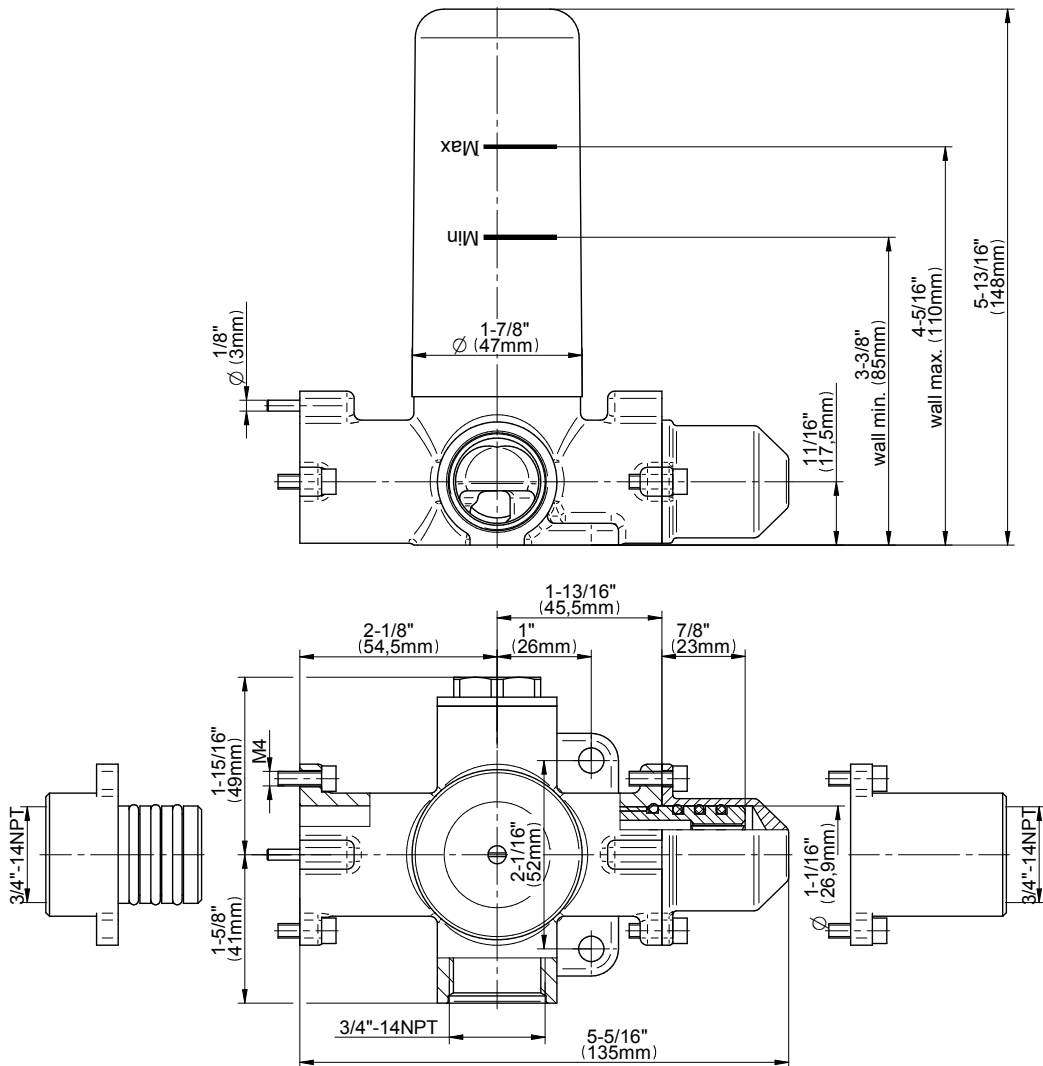

The measurements shown are for reference only. Products and specifications shown are subject to change without notice. Revised 3/2016.

www.graff-faucets.com | phone: 800-954-4723