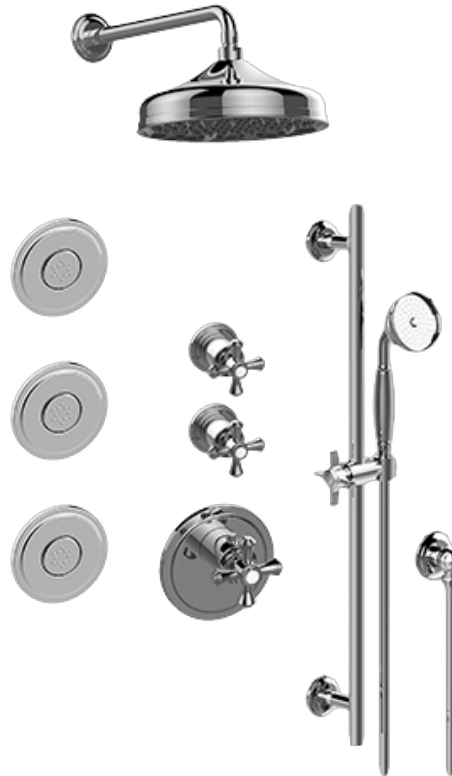

SHOWER  
M-Series Full Thermostatic  
Shower System  
**GS3.112SH-C3E0**

---

**GRAFF®**

## Information

- 3/4" thermostatic valve and trim
- 3/4" stop/volume control valve and 2-way diverter valve and trims
- 8" showerhead with 11" wall-mounted shower arm
- Showerhead features no-clog, easy-clean spray nozzles
- Flush-mounted swivel body sprays (3 pieces)
- Handshower set with wall-mounted slide bar and 59" hose
- Handshower set with wall-mounted slide bar and 59" hose
- Flow rates: showerhead  $\leq$  1.8 max gpm, handshower  $\leq$  1.5 max gpm, body sprays  $\leq$  1.5 max gpm each
- ADA

SHOWER  
Thermostatic Rough Valve  
**G-8006**

**GRAFF®**