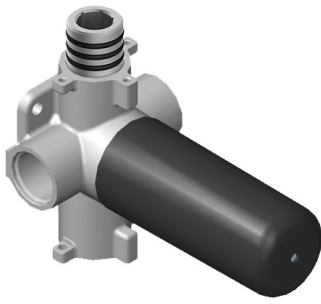

SHOWER  
Thermostatic Rough Valve  
**G-8006**

**GRAFF®**

SHOWER  
Two-Way Diverter Volume Control  
Valve WITH Off Function and Pass-  
Through  
**G-8052**

**GRAFF®**

**Information**

- 11.7 gpm @ 60 psi
- 3/4" universal inlets/outlets with female threads
- Operates one function at a time
- Stacking inlet and pass-through port feature
- Supplied with protective plastic cover
- CALGreen compliant depending on functions

**G-8052** M-Series  
 2-Way Diverter Volume Control Valve  
 WITH Off Function and Pass-Through

**Product Features**

- 12.1 gpm @ 60 psi
- 3/4" universal inlets/outlets with female threads
- Stacking inlet and pass-through port feature
- Supplied with protective plastic cover
- CalGreen compliant dependent on functions