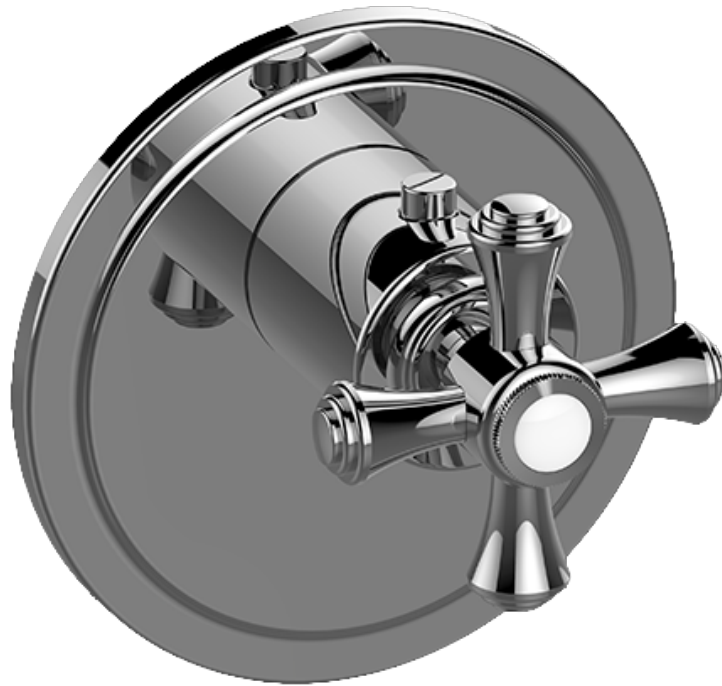

[www.graff-faucets.com](http://www.graff-faucets.com) | phone: 800-954-4723

SHOWER  
Lauren M-Series Thermostatic  
Valve Trim with Handle  
**G-8031-C3E-T**

**GRAFF®**

**Information**

- Single metal handle and decorative trim plate
- Use with G-8006 thermostatic rough valve
- ADA