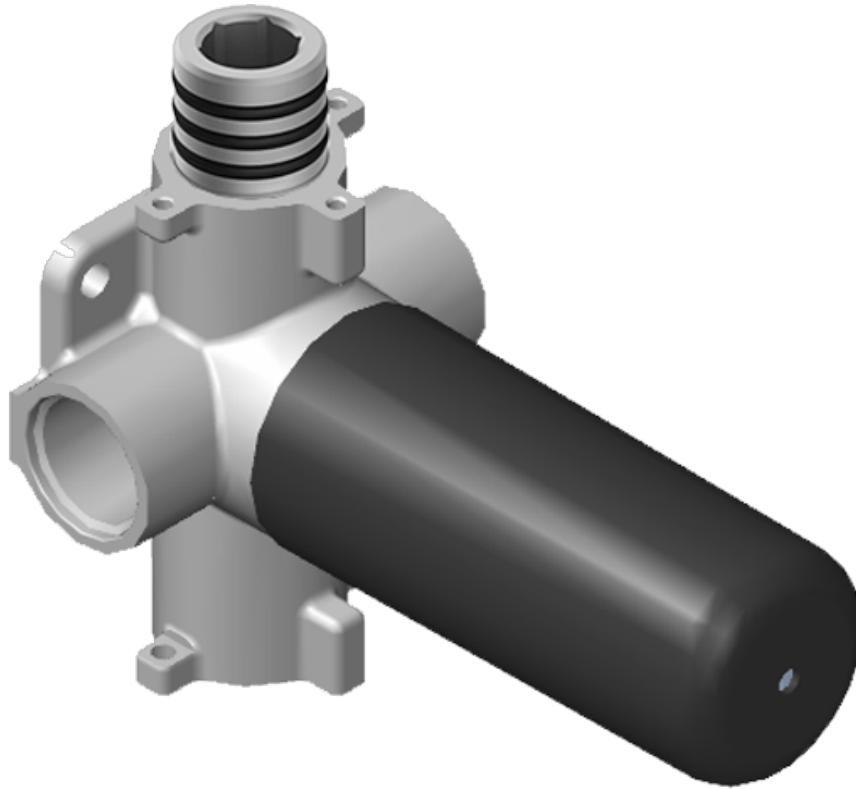

SHOWER  
Lauren M-Series 2-Way Diverter  
Valve Trim with Handle  
**G-8038-C3E1-T**

---

**GRAFF**<sup>®</sup>

## Information

- Single metal handle and decorative trim plate
- Use with G-8052 2-Way Diverter Volume Control Valve WITH Off Function and Pass-Through
- ADA

SHOWER  
Two-Way Diverter Volume Control  
Valve WITH Off Function and Pass-  
Through  
**G-8052**

**GRAFF®**

**Information**

- 11.7 gpm @ 60 psi
- 3/4" universal inlets/outlets with female threads
- Operates one function at a time
- Stacking inlet and pass-through port feature
- Supplied with protective plastic cover
- CALGreen compliant depending on functions