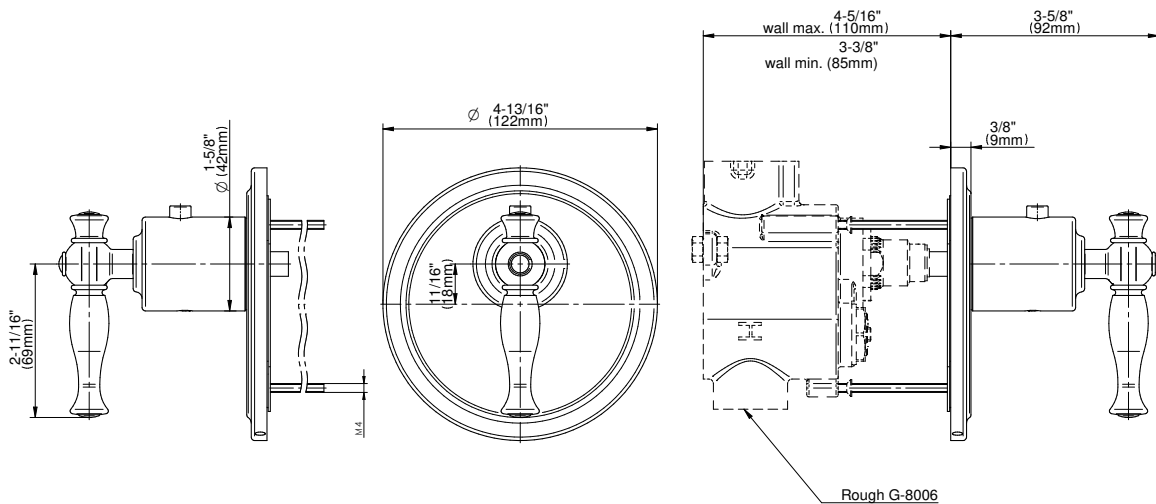

Warranty

- Limited lifetime warranty

For complete warranty information go to <https://www.graff-faucets.com/en/info/faqs>