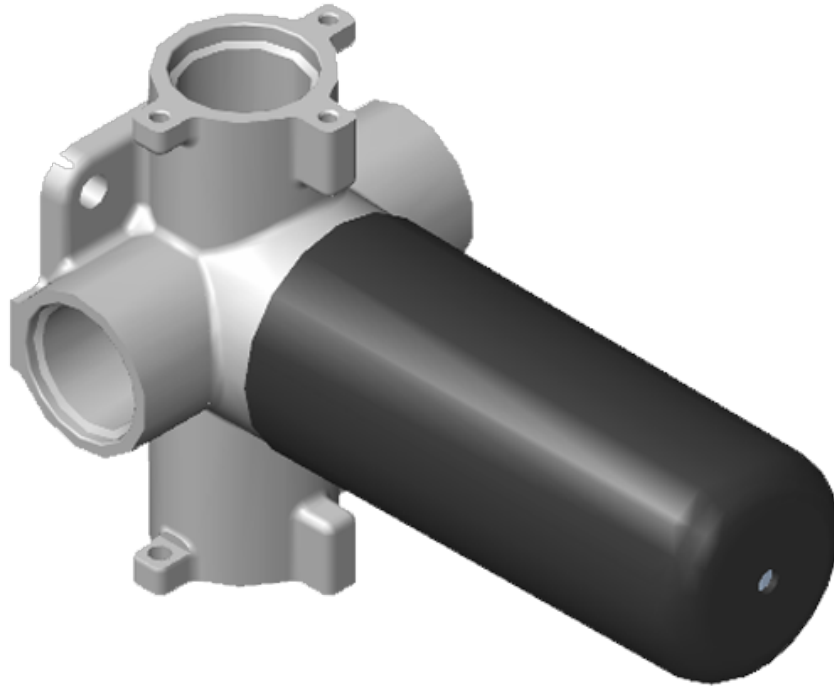

SHOWER
M-Series Full Thermostatic
Shower System with Diverter
Valve
GS2.122SG-LM22E0

GRAFF®

Information

- 3/4" thermostatic valve and trim
- 8" rain showerhead with 11" wall-mounted shower arm
- Swivel body sprays (3 pieces)
- Handshower set w/wall bracket
- 3-way diverter valve
- Showerhead features no-clog, easy-clean spray nozzles
- Optional extension kit
- 3/4" thermostatic rough valve flow rate ~12.9 gpm @60 psi
- Flow rates: showerhead ≤ 1.8 max gpm, handshower ≤ 1.5 max gpm, body sprays ≤ 1.5 max gpm each

Information

- Single metal handle and decorative trim plate
- Use with G-8053 3-Way Diverter Control Valve WITH Off Function
- ADA

Finishes

24K Gold

24K Brushed
Gold

Olive Bronze

Polished
Chrome

Polished
Nickel

Steelnox®
(Satin Nickel)

Vintage
Brushed Brass

SHOWER
Three-Way Diverter Control Valve
WITH Off Function (No Pass-
Through)
G-8053

GRAFF®

Information

- ~11.4 gpm @ 60 psi
- 3/4" universal inlets/outlets with female threads
- Operates one function at a time
- Stacking inlet feature
- Supplied with protective plastic cover
- CALGreen compliant depending on functions