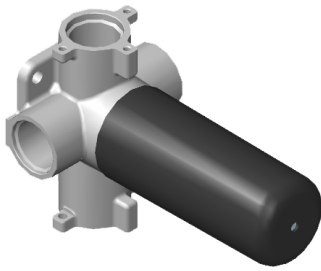

SHOWER
M-Series Full Thermostatic
Shower System with Diverter
Valve
GS2.122SG-LM22E0

GRAFF®

Information

- 3/4" thermostatic valve and trim
- 8" rain showerhead with 11" wall-mounted shower arm
- Swivel body sprays (3 pieces)
- Handshower set w/wall bracket
- 3-way diverter valve
- Showerhead features no-clog, easy-clean spray nozzles
- Optional extension kit
- 3/4" thermostatic rough valve flow rate ~12.9 gpm @60 psi
- Flow rates: showerhead ≤ 1.8 max gpm, handshower ≤ 1.5 max gpm, body sprays ≤ 1.5 max gpm each

Steelnox®
(Satin Nickel)

Vintage
Brushed Brass

SHOWER
Three-Way Diverter Control Valve
WITH Off Function (No Pass-
Through)
G-8053

GRAFF®

Information

- ~11.4 gpm @ 60 psi
- 3/4" universal inlets/outlets with female threads
- Operates one function at a time
- Stacking inlet feature
- Supplied with protective plastic cover
- CALGreen compliant depending on functions

G-8053

M-Series

3-Way Diverter Control Valve WITH Off Function (No Pass-Through)

Product Features

- 3/4" universal inlets/outlets with female threads
- Stacking inlet feature
- Supplied with protective plastic cover
- CalGreen compliant dependent on functions