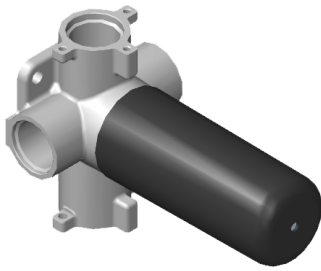

G-8053

M-Series

3-Way Diverter Control Valve WITH Off Function (No Pass-Through)

Product Features

- 3/4" universal inlets/outlets with female threads
- Stacking inlet feature
- Supplied with protective plastic cover
- CalGreen compliant dependent on functions

Code Compliance

- CALGreen

Warranty

- Limited lifetime warranty

For complete warranty information go to www.graff-faucets.com/en/info/faqs