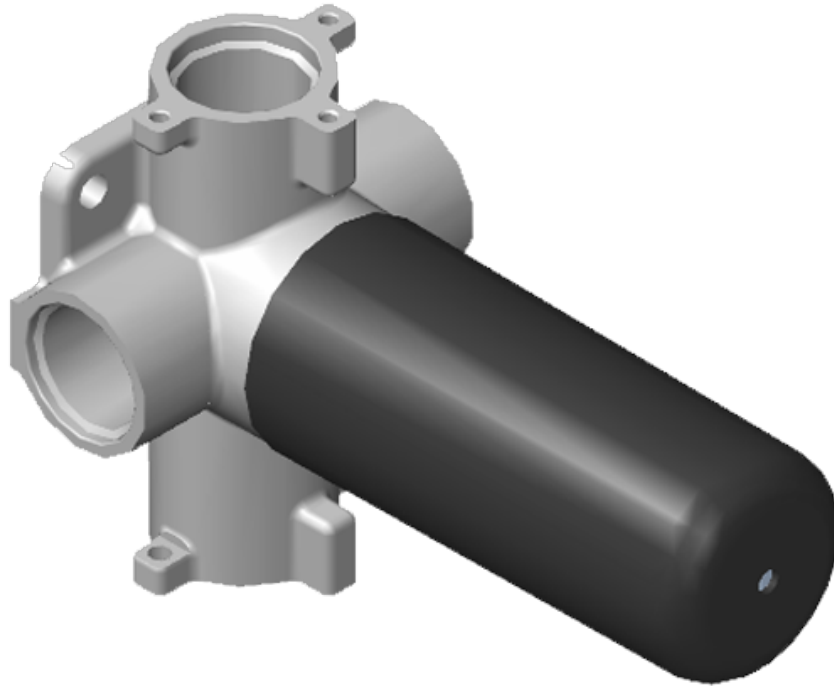

SHOWER
Three-Way Diverter Control Valve
WITH Off Function (No Pass-
Through)
G-8053

GRAFF®

Information

- ~11.4 gpm @ 60 psi
- 3/4" universal inlets/outlets with female threads
- Operates one function at a time
- Stacking inlet feature
- Supplied with protective plastic cover
- CALGreen compliant depending on functions

Finishes