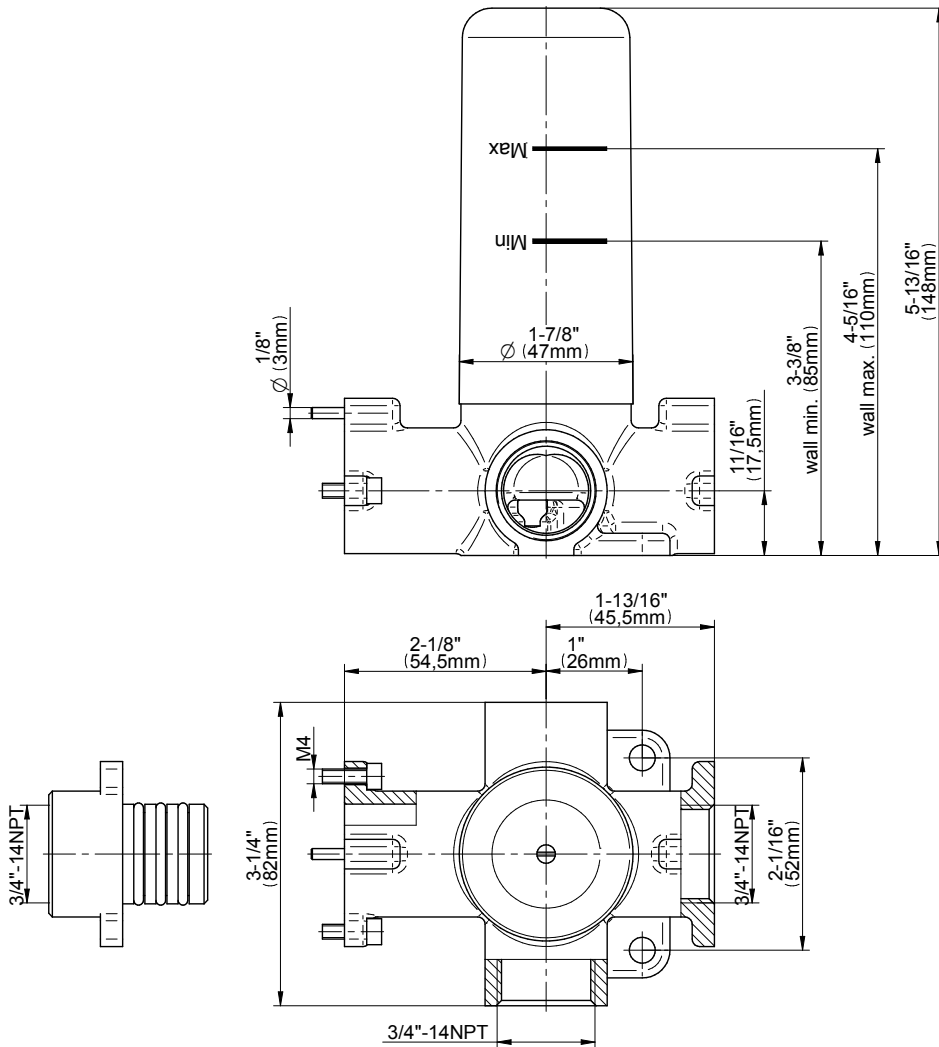

The measurements shown are for reference only. Products and specifications shown are subject to change without notice. Revised 3/2016.

www.graff-faucets.com | phone: 800-954-4723