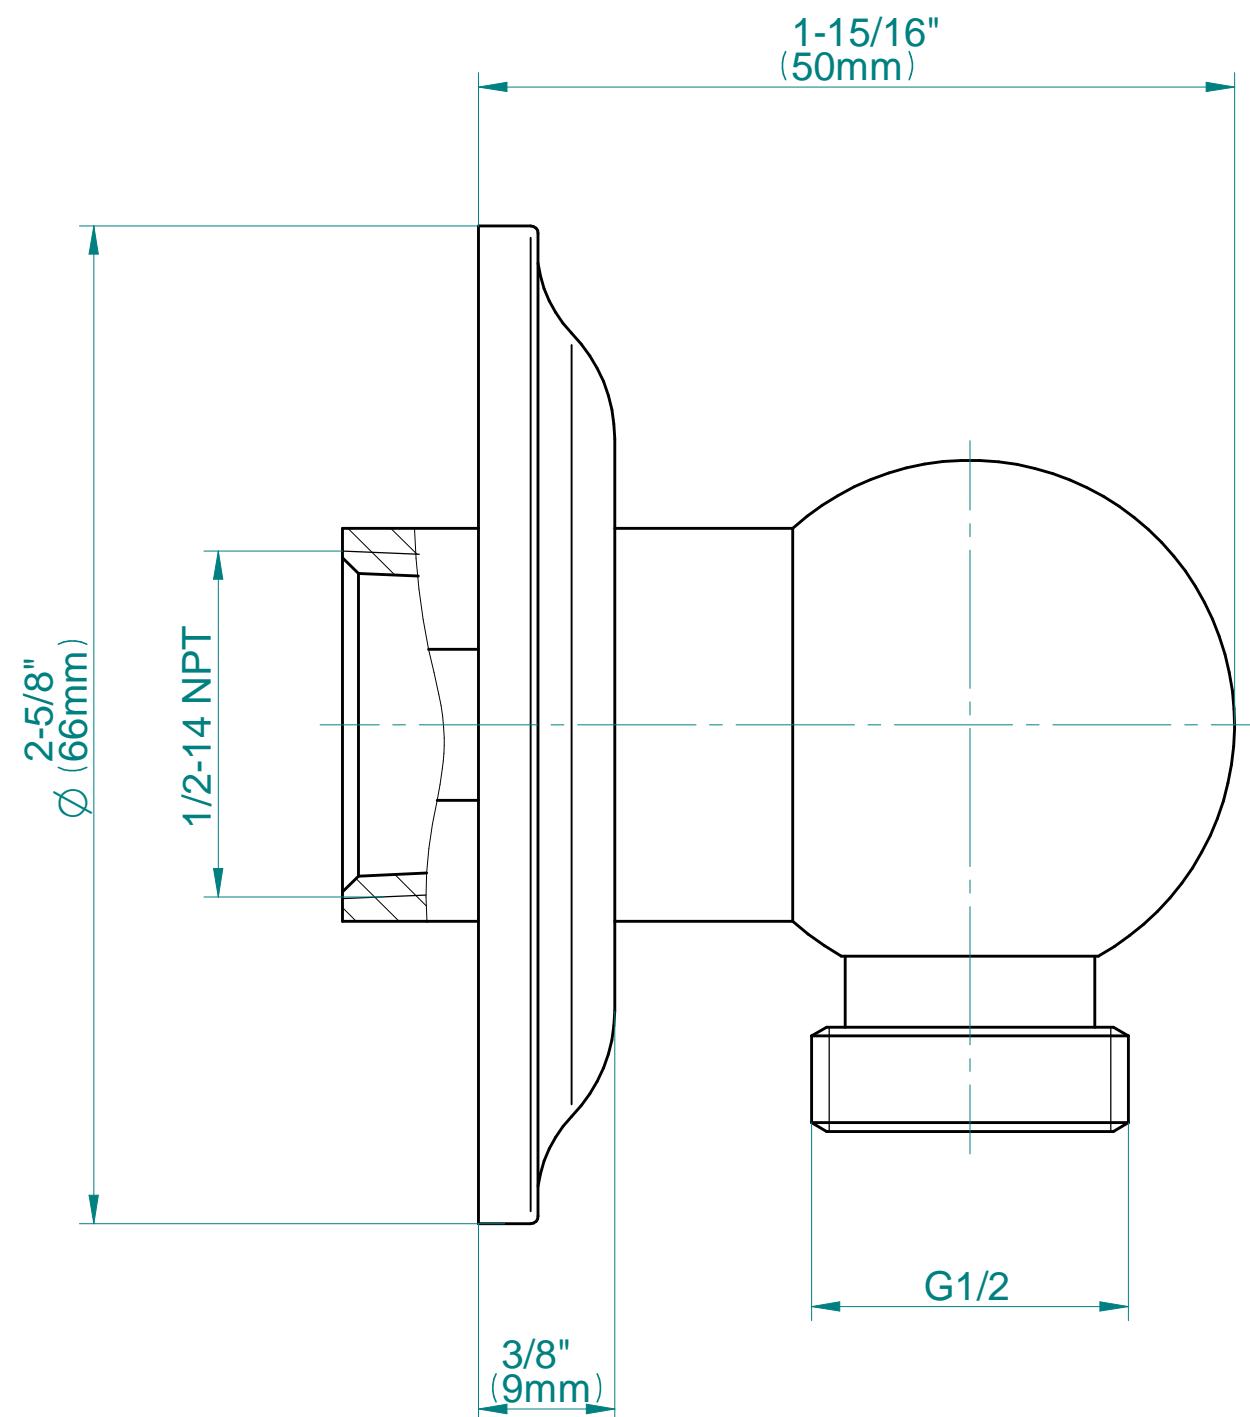

G-8663

CAMDEN Series