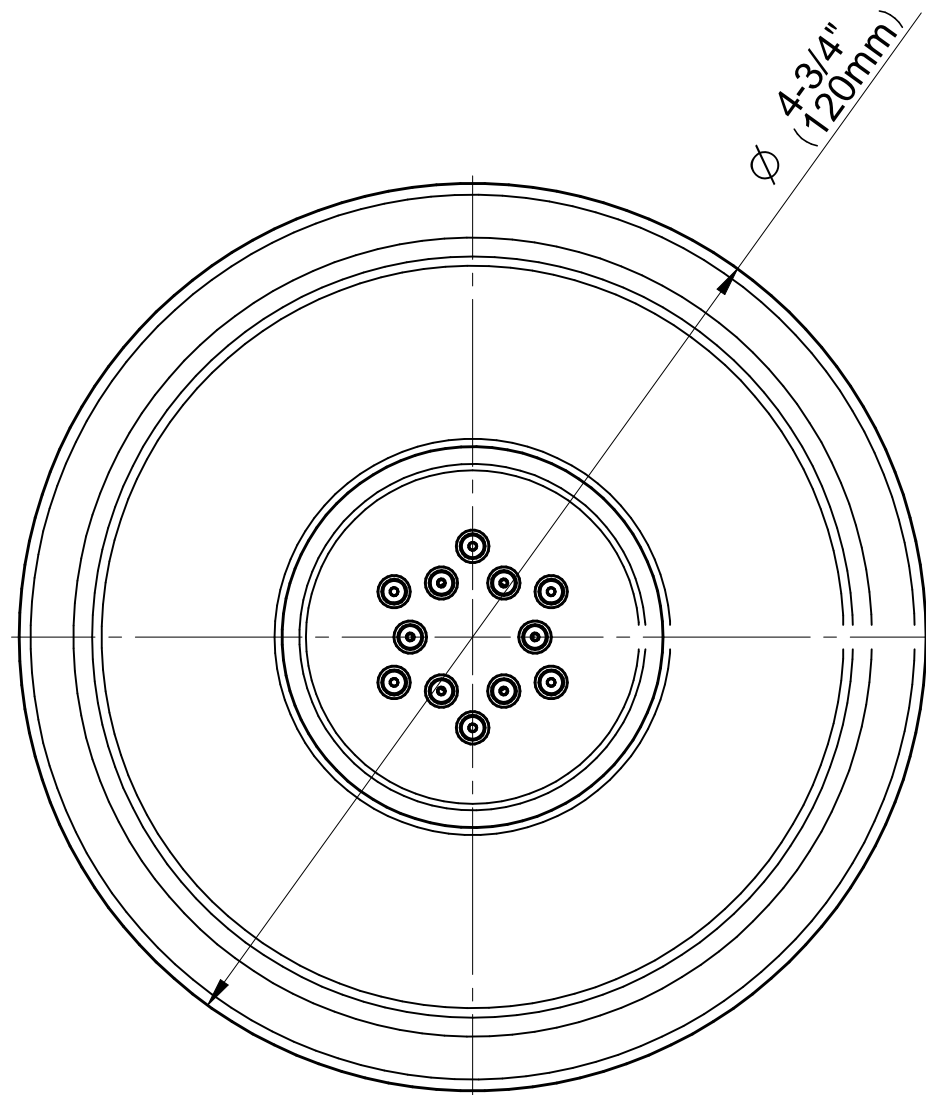

G-8492

Camden Series