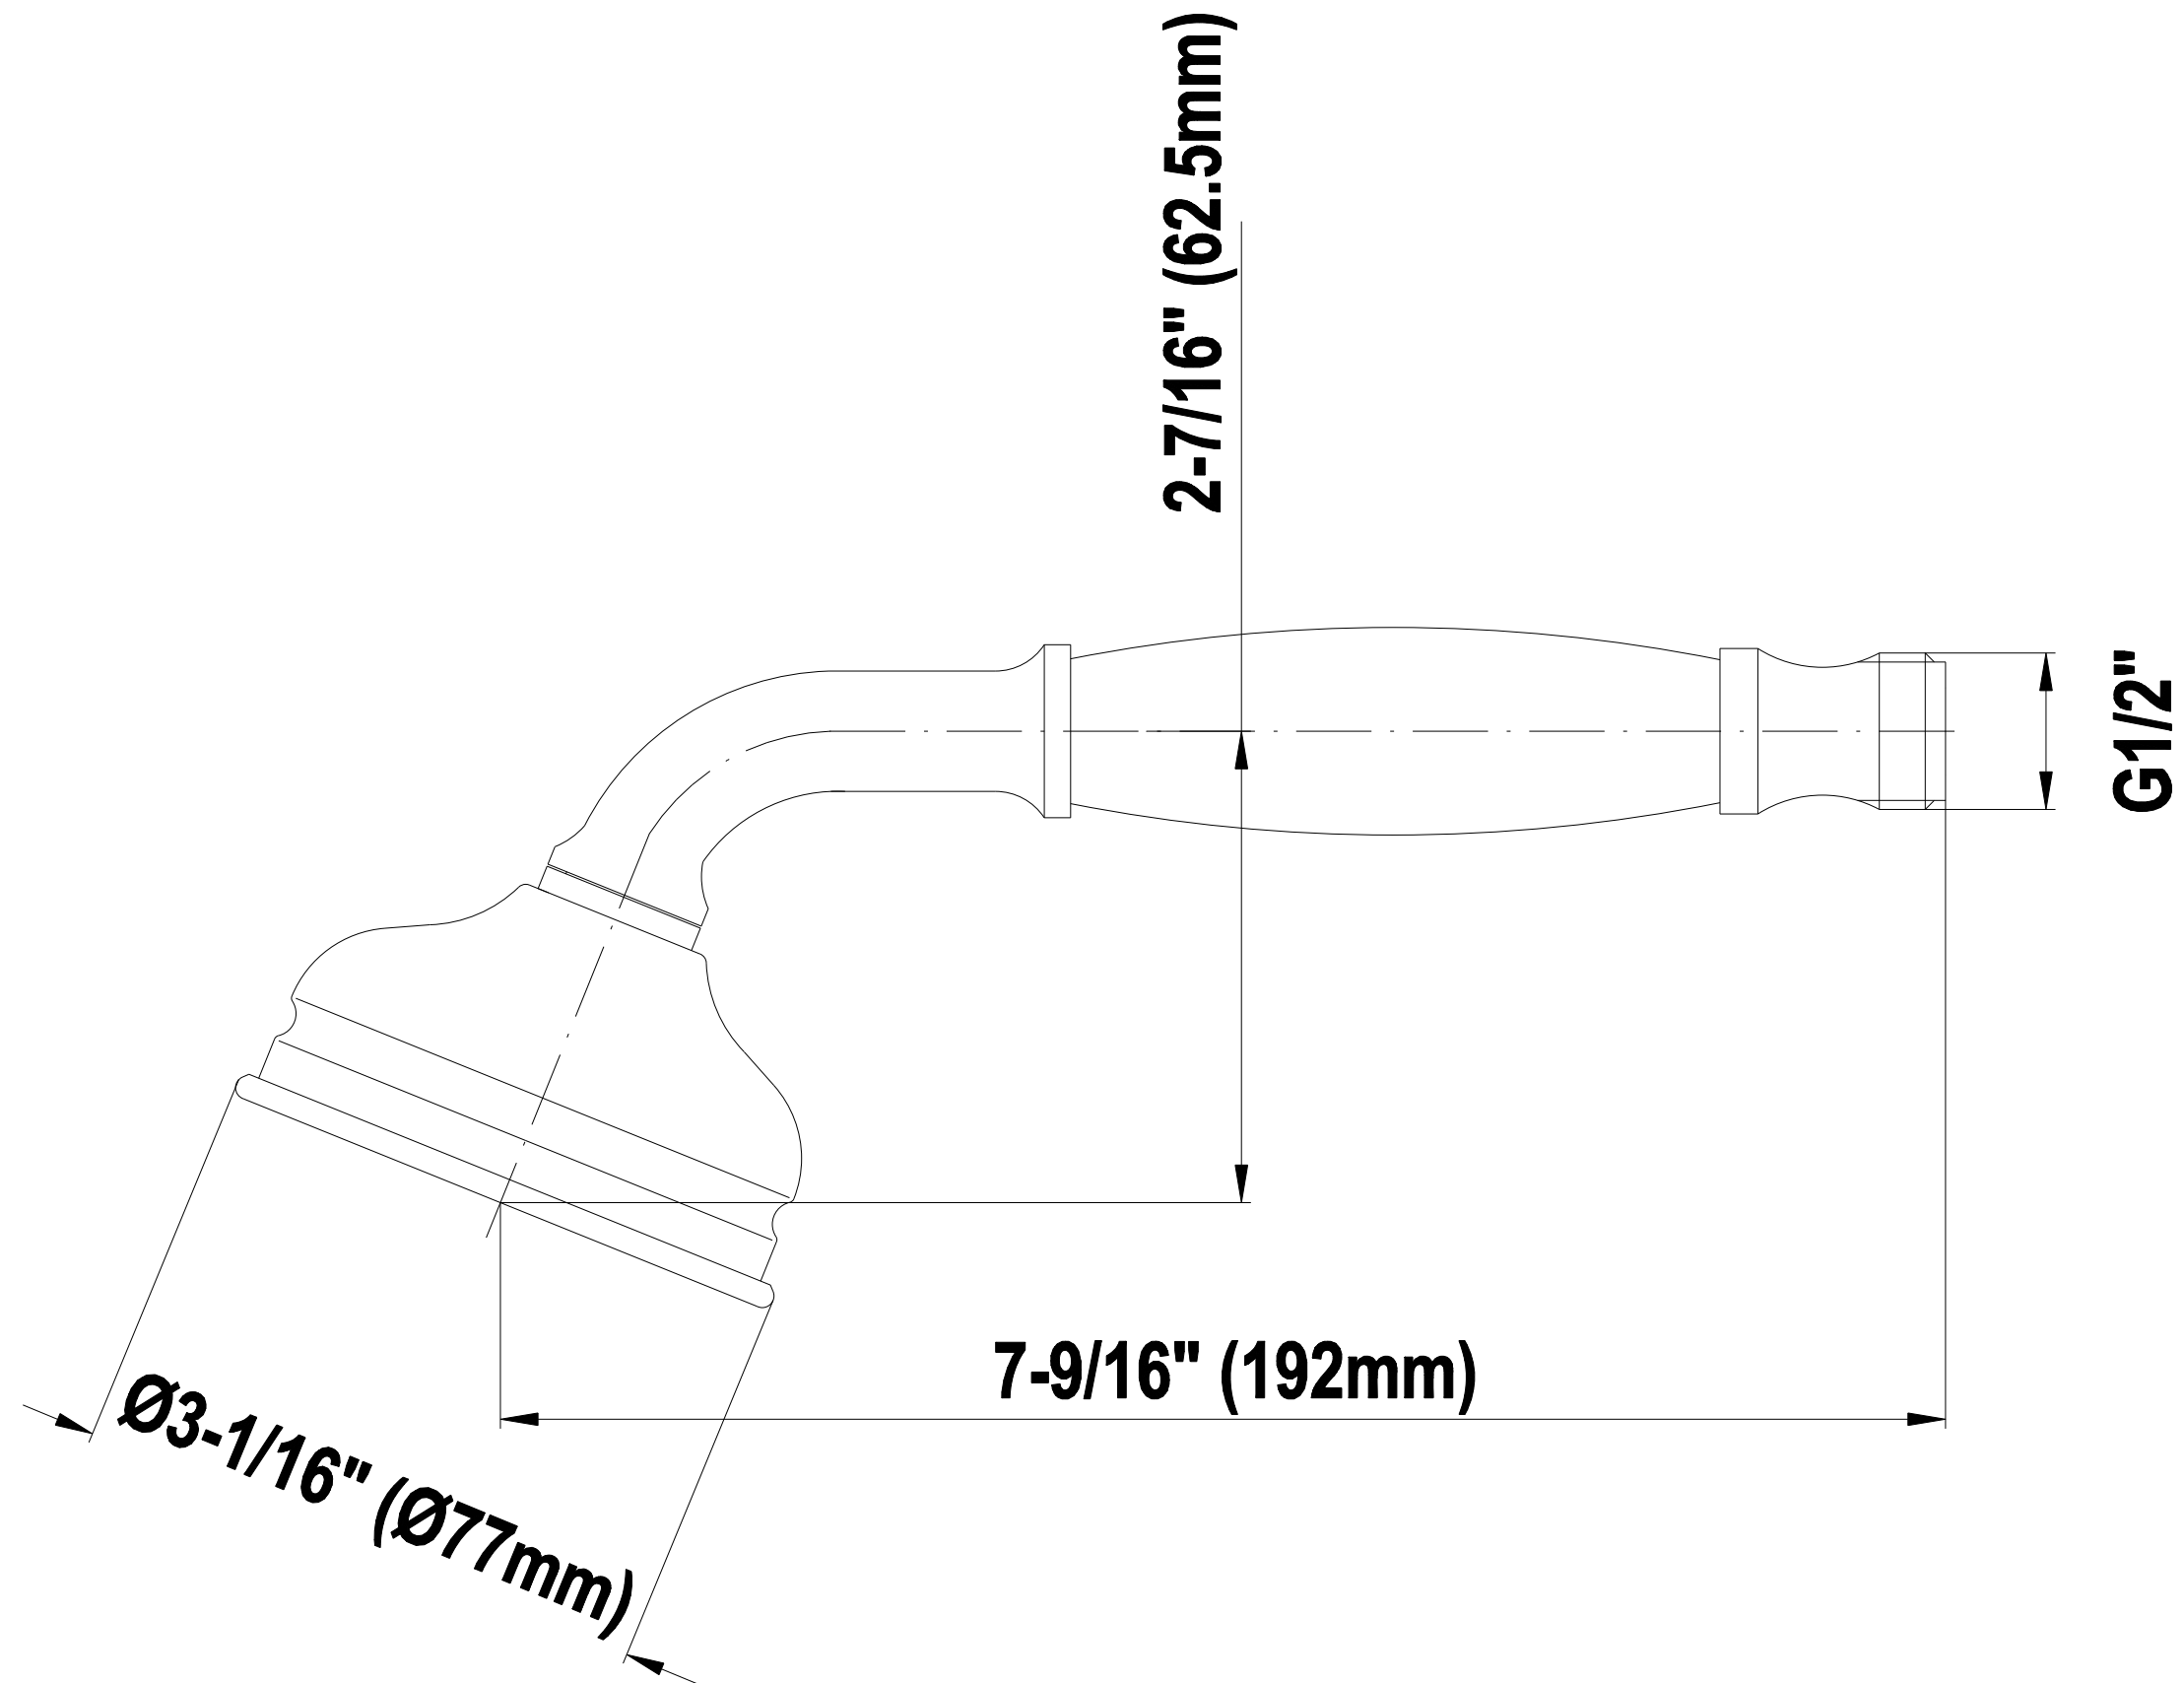

# Traditional Handshower G-8604

SHOWER  
59" Shower Hose  
**G-8605**

**GRAFF®**