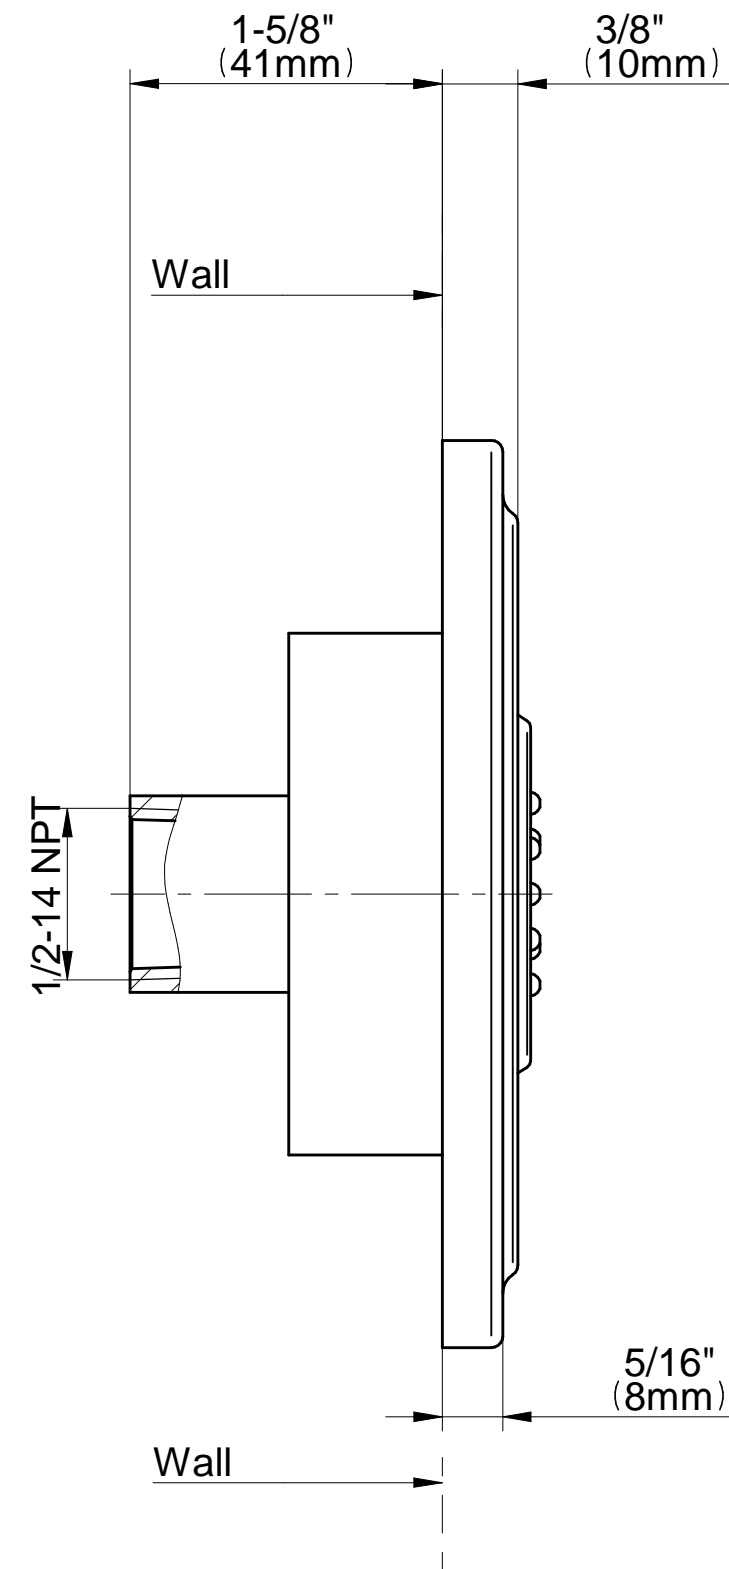

G-8492

Camden Series