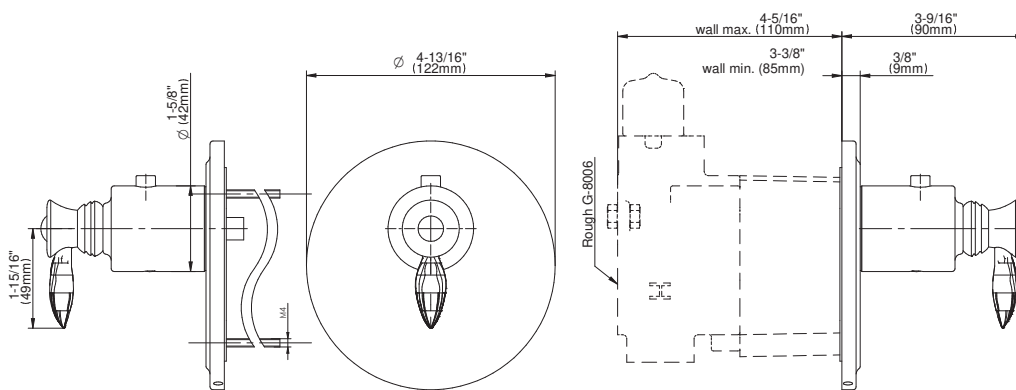

The measurements shown are for reference only. Products and specifications shown are subject to change without notice. Revised 1/2019

www.graff-designs.com | phone: 800-954-4723