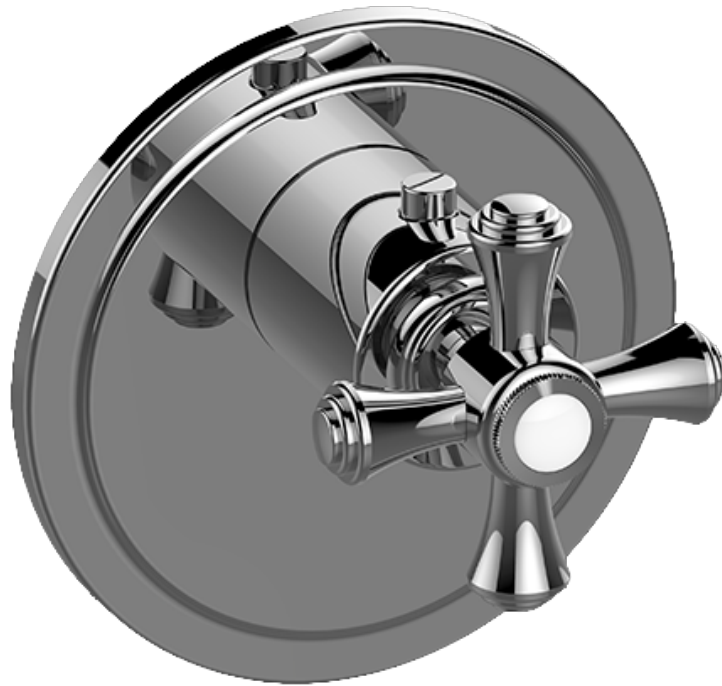

G-8006

M-Series

3/4" Concealed Thermostatic Rough Valve

Product Features

- 12.9 gpm @ 60 psi
- 3/4" universal inlets
- Built-in service stops
- Stacking outlet feature
- Complete serviceability from front of all units
- Supplied with protective plastic cover
- CalGreen compliant dependent on functions

www.graff-faucets.com | phone: 800-954-4723

SHOWER
Lauren M-Series Thermostatic
Valve Trim with Handle
G-8031-C3E-T

GRAFF®

Information

- Single metal handle and decorative trim plate
- Use with G-8006 thermostatic rough valve
- ADA

SHOWER
Lauren M-Series 3-Way Diverter
Valve Trim with Handle
G-8039-C3E1-T

GRAFF®

Information

- Single metal handle and decorative trim plate
- Use with G-8053 3-Way Diverter Control Valve WITH Off Function
- ADA