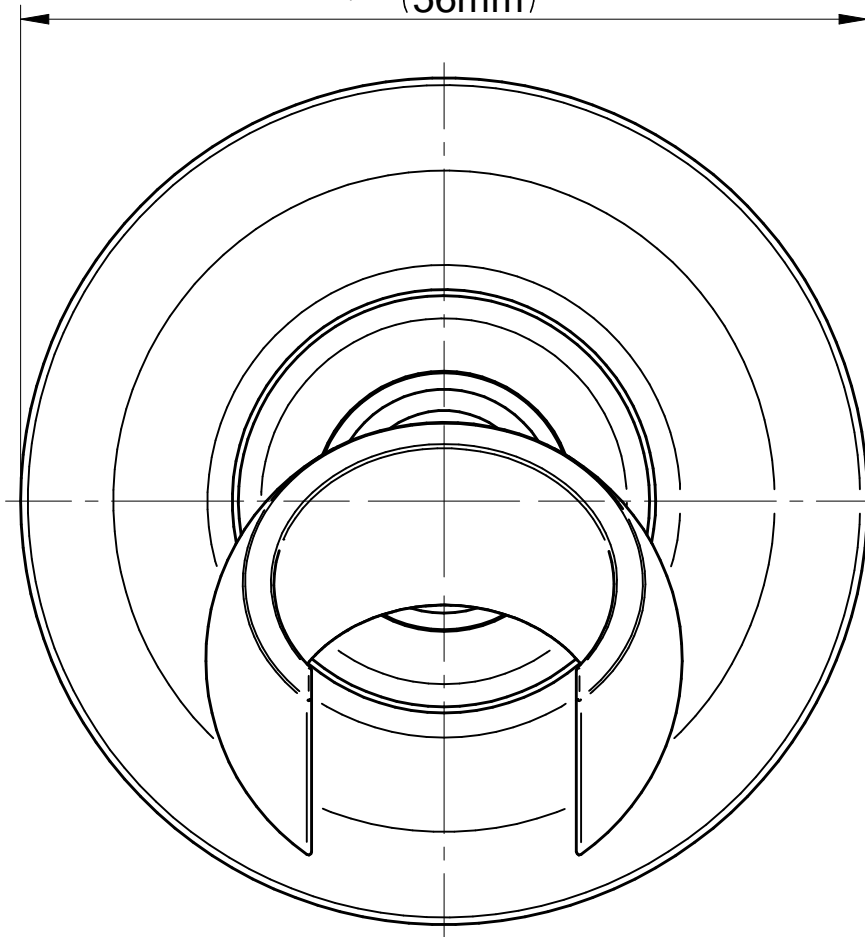

Polished
Nickel

Steelnox®
(Satin Nickel)

Vintage
Brushed Brass

G-8682

Camden Series

Ø 2-3/16"
(56mm)

3-15/16"
(100mm)

7/16"
(12mm)