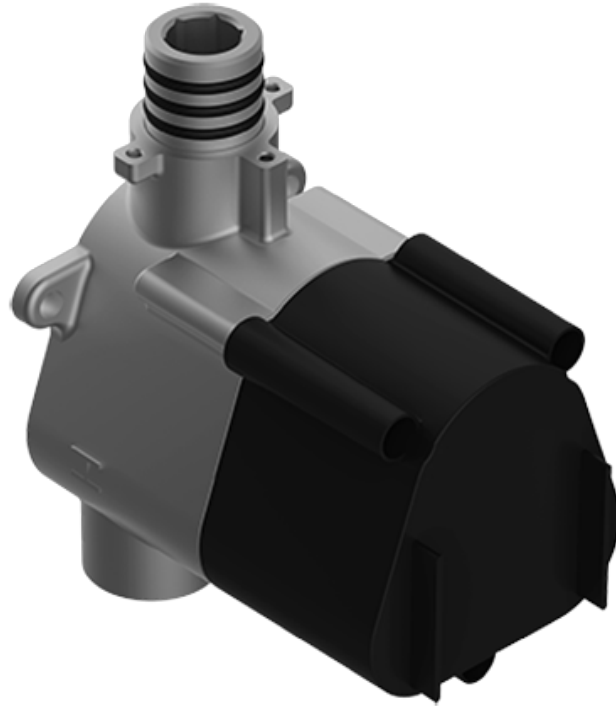

SHOWER
M-Series Full Thermostatic
Shower System
GS2.122SG-C3E0

GRAFF®

Information

- 3/4" thermostatic valve and trim
- 3/4" 2-way diverter valve and trim
- 8" rain showerhead with 11" wall-mounted shower arm
- Showerhead features no-clog, easy-clean spray nozzles
- Flush-mounted swivel body sprays (3 pieces)
- Handshower set with wall bracket and 59" hose
- Optional extension kit
- Flow rates: showerhead ≤ 1.8 max gpm, handshower ≤ 1.5 max gpm, body sprays ≤ 1.5 max gpm each
- ADA

SHOWER
Thermostatic Rough Valve
G-8006

GRAFF®

Information

- 12.9 gpm @ 60 psi
- 3/4" universal inlets
- Built-in service stops
- Stacking outlet feature
- Complete serviceability from front of all units
- Supplied with protective plastic cover
- CalGreen compliant dependent on functions

G-8006

M-Series

3/4" Concealed Thermostatic Rough Valve

Product Features

- 12.9 gpm @ 60 psi
- 3/4" universal inlets
- Built-in service stops
- Stacking outlet feature
- Complete serviceability from front of all units
- Supplied with protective plastic cover
- CalGreen compliant dependent on functions

SHOWER
Lauren M-Series 3-Way Diverter
Valve Trim with Handle
G-8039-C3E1-T

GRAFF®

Information

- Single metal handle and decorative trim plate
- Use with G-8053 3-Way Diverter Control Valve WITH Off Function
- ADA