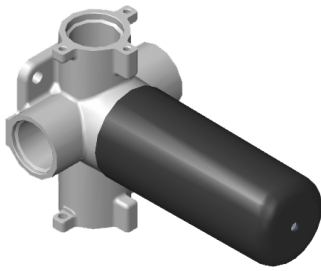

SHOWER
Lauren M-Series 3-Way Diverter
Valve Trim with Handle
G-8039-C3E1-T

GRAFF®

Information

- Single metal handle and decorative trim plate
- Use with G-8053 3-Way Diverter Control Valve WITH Off Function
- ADA

SHOWER
Three-Way Diverter Control Valve
WITH Off Function (No Pass-
Through)
G-8053

GRAFF®

Information

- ~11.4 gpm @ 60 psi
- 3/4" universal inlets/outlets with female threads
- Operates one function at a time
- Stacking inlet feature
- Supplied with protective plastic cover
- CALGreen compliant depending on functions

G-8053

M-Series

3-Way Diverter Control Valve WITH Off Function (No Pass-Through)

Product Features

- 3/4" universal inlets/outlets with female threads
- Stacking inlet feature
- Supplied with protective plastic cover
- CalGreen compliant dependent on functions