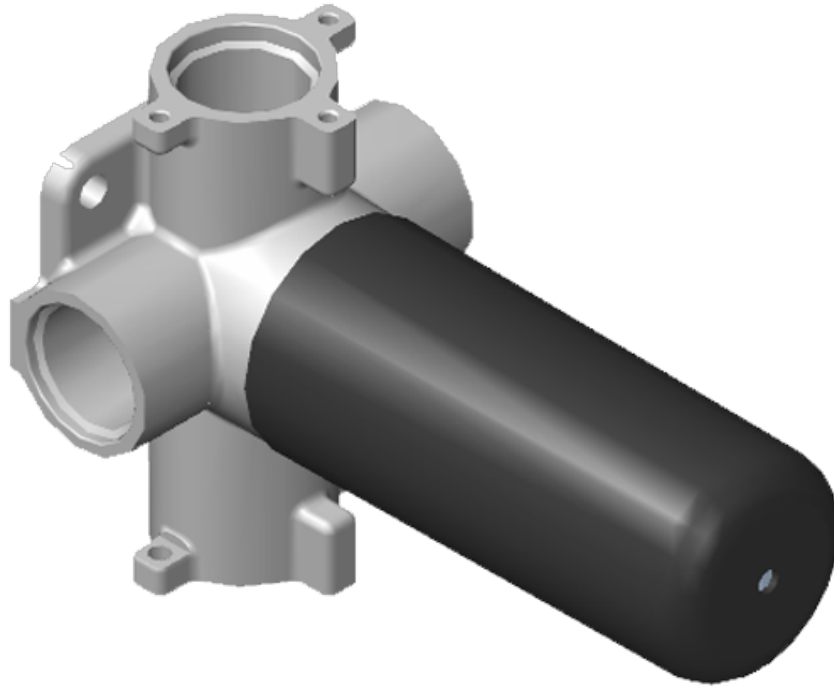

SHOWER
M-Series Full Thermostatic
Shower System
GS2.122SG-C3E0

GRAFF®

Information

- 3/4" thermostatic valve and trim
- 3/4" 2-way diverter valve and trim
- 8" rain showerhead with 11" wall-mounted shower arm
- Showerhead features no-clog, easy-clean spray nozzles
- Flush-mounted swivel body sprays (3 pieces)
- Handshower set with wall bracket and 59" hose
- Optional extension kit
- Flow rates: showerhead ≤ 1.8 max gpm, handshower ≤ 1.5 max gpm, body sprays ≤ 1.5 max gpm each
- ADA

www.graff-faucets.com | phone: 800-954-4723

SHOWER
Lauren M-Series Thermostatic
Valve Trim with Handle
G-8031-C3E-T

GRAFF®

Information

- Single metal handle and decorative trim plate
- Use with G-8006 thermostatic rough valve
- ADA

SHOWER
Lauren M-Series 3-Way Diverter
Valve Trim with Handle
G-8039-C3E1-T

GRAFF®

Information

- Single metal handle and decorative trim plate
- Use with G-8053 3-Way Diverter Control Valve WITH Off Function
- ADA

SHOWER
Three-Way Diverter Control Valve
WITH Off Function (No Pass-
Through)
G-8053

GRAFF®

Information

- ~11.4 gpm @ 60 psi
- 3/4" universal inlets/outlets with female threads
- Operates one function at a time
- Stacking inlet feature
- Supplied with protective plastic cover
- CALGreen compliant depending on functions