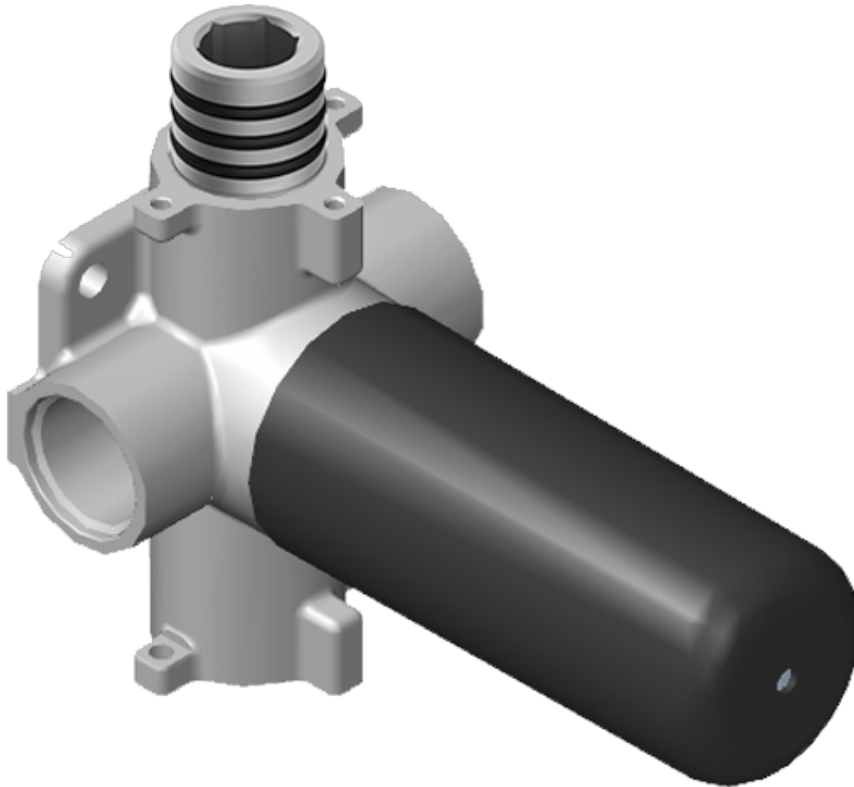

SHOWER
Two-Way Diverter Volume Control
Valve WITH Off Function and Pass-
Through
G-8052

GRAFF®

Information

- 11.7 gpm @ 60 psi
- 3/4" universal inlets/outlets with female threads
- Operates one function at a time
- Stacking inlet and pass-through port feature
- Supplied with protective plastic cover
- CALGreen compliant depending on functions

Finishes