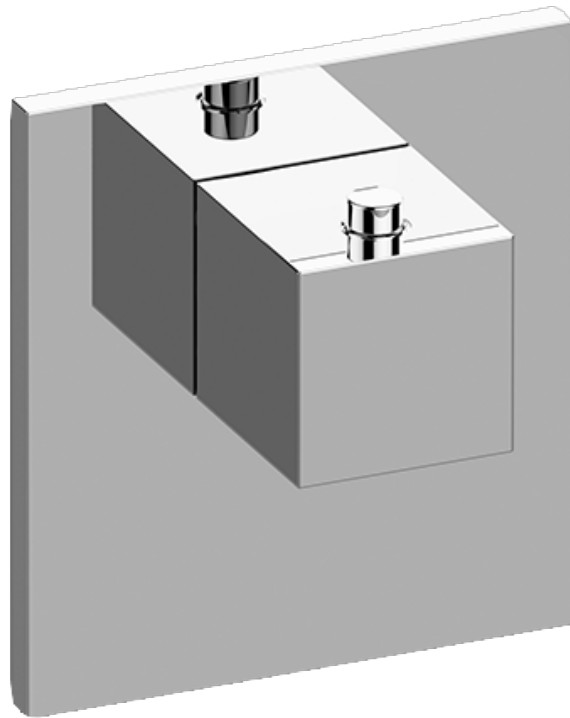

SHOWER
Luna M-Series Full Thermostatic
Shower System

GRAFF®

Information

- 3/4" thermostatic valve and trim
- 3/4" stop/volume control valve and 2-way diverter valve and trims
- Showerhead features no-clog, easy-clean spray nozzles
- Flush-mounted swivel body sprays (3 pieces)
- Handshower set with wall bracket and 59" hose
- Optional extension kit
- Flow rates: showerhead ≤ 1.8 max gpm, handshower ≤ 1.5 max gpm, body sprays ≤ 1.5 max gpm each

SHOWER
Thermostatic Rough Valve
G-8006

GRAFF®

Information

- 12.9 gpm @ 60 psi
- 3/4" universal inlets
- Built-in service stops
- Stacking outlet feature
- Complete serviceability from front of all units
- Supplied with protective plastic cover
- CalGreen compliant dependent on functions

Finishes

Polished
Chrome

Steelnox®
(Satin Nickel)

G-8006

M-Series

3/4" Concealed Thermostatic Rough Valve

Product Features

- 12.9 gpm @ 60 psi
- 3/4" universal inlets
- Built-in service stops
- Stacking outlet feature
- Complete serviceability from front of all units
- Supplied with protective plastic cover
- CalGreen compliant dependent on functions

www.graff-faucets.com | phone: 800-954-4723

SHOWER
M-Series Square Thermostatic
Valve Trim Plate and Handle
G-8043-SH-T

GRAFF®

Information

- Single metal handle
- Decorative trim plate
- Use with G-8006 thermostatic rough valve
- To complete package, you must order rough valve