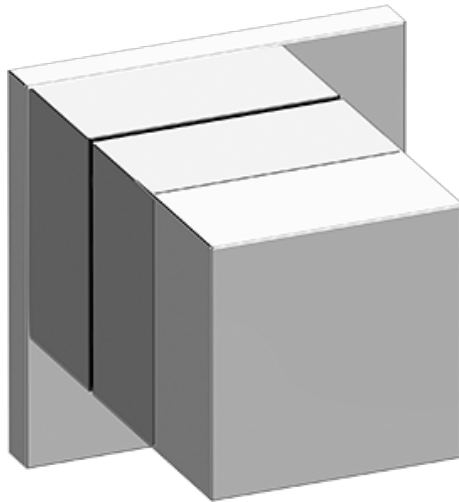

www.graff-faucets.com | phone: 800-954-4723

SHOWER
M-Series Square Two-Way
Diverter Valve Trim Plate and
Handle
G-8071-SH1-T

GRAFF®

Information

- Single metal handle
- Decorative trim plate
- Use with G-8052 2-way diverter (pass through) control rough valve WITH off function
- To complete package, you must order rough valve