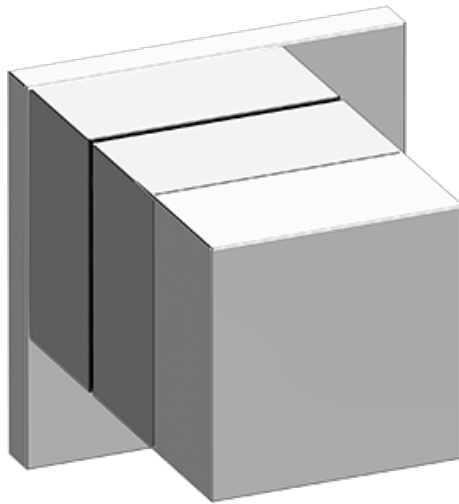

www.graff-faucets.com | phone: 800-954-4723

SHOWER
M-Series Square Stop/Volume
Control Trim Plate and Handle
G-8098-SH1-T

GRAFF®

Information

- Single metal handle
- Decorative trim plate
- Use with G-8076 Stop/Volume Control rough valve with Pass-Through or G-8077 Stop/Volume Control rough valve
- To complete package, you must order rough valve