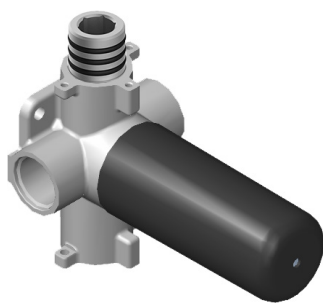

Finishes

Polished
Chrome

Steelnox®
(Satin Nickel)

G-8006

M-Series

3/4" Concealed Thermostatic Rough Valve

Product Features

- 12.9 gpm @ 60 psi
- 3/4" universal inlets
- Built-in service stops
- Stacking outlet feature
- Complete serviceability from front of all units
- Supplied with protective plastic cover
- CalGreen compliant dependent on functions

GRAFF®

Information

- 11.7 gpm @ 60 psi
- 3/4" universal inlets/outlets with female threads
- Operates one function at a time
- Stacking inlet and pass-through port feature
- Supplied with protective plastic cover
- CALGreen compliant depending on functions

Finishes

Polished
Chrome

Steelnox®
(Satin Nickel)

G-8052 M-Series
 2-Way Diverter Volume Control Valve
 WITH Off Function and Pass-Through

Product Features

- 12.1 gpm @ 60 psi
- 3/4" universal inlets/outlets with female threads
- Stacking inlet and pass-through port feature
- Supplied with protective plastic cover
- CalGreen compliant dependent on functions

www.graff-faucets.com | phone: 800-954-4723

SHOWER
M-Series Square Two-Way
Diverter Valve Trim Plate and
Handle
G-8071-SH1-T

GRAFF®

Information

- Single metal handle
- Decorative trim plate
- Use with G-8052 2-way diverter (pass through) control rough valve WITH off function
- To complete package, you must order rough valve