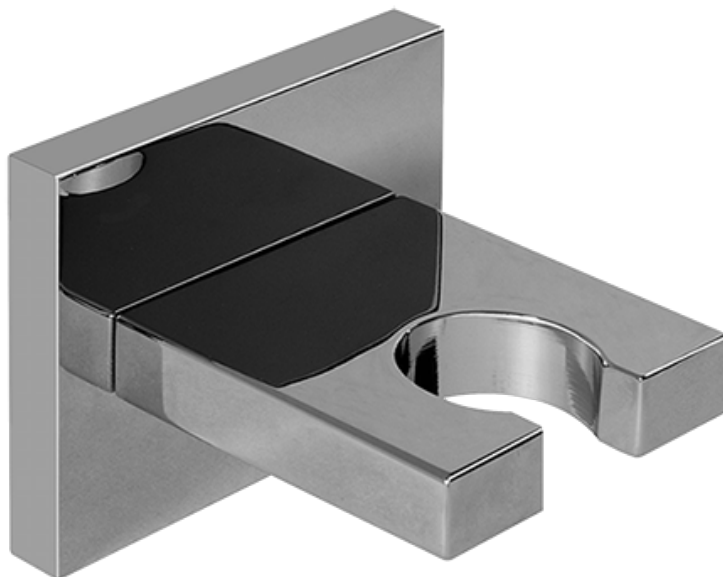

SHOWER
Contemporary Square Wall
Bracket for Handshower
G-8632

GRAFF®

Information

- Solid brass construction

Finishes