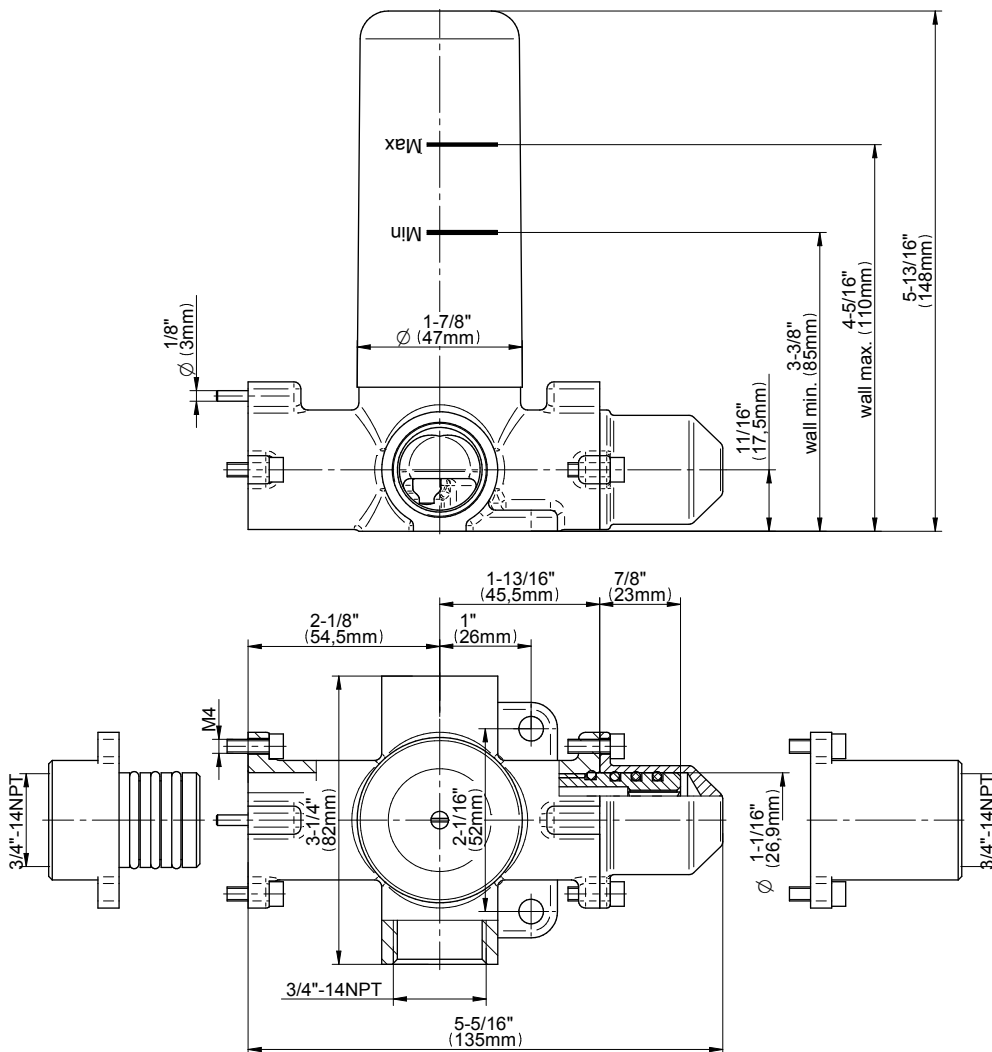

The measurements shown are for reference only. Products and specifications shown are subject to change without notice. Revised 3/2016.

www.graff-faucets.com | phone: 800-954-4723