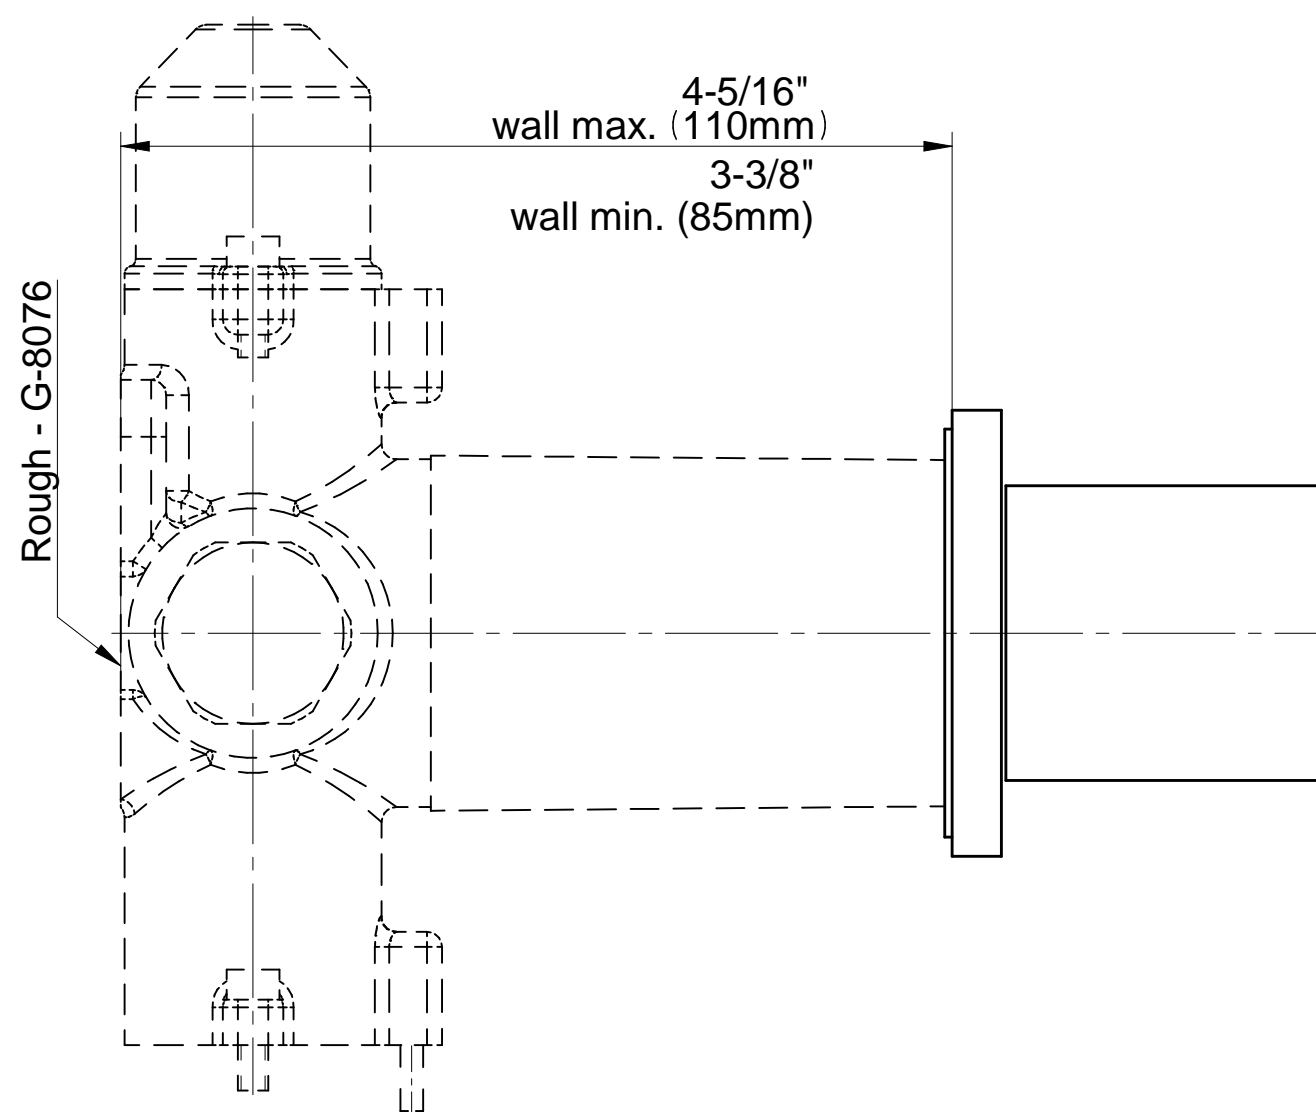

G-8098-SH1-T

Stop/Volume Control Valve - Trim - M-Series

GRAFF®
CUTTING EDGE DESIGN