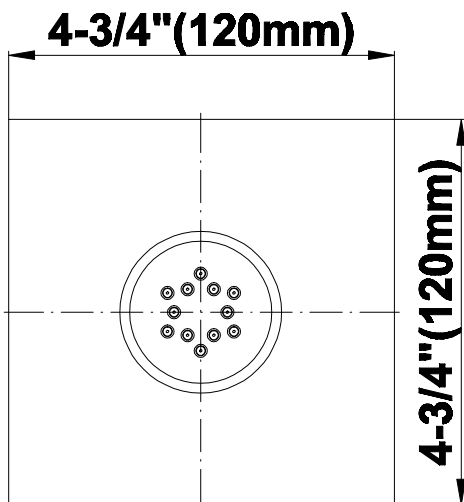

The measurements shown are for reference only. Products and specifications shown are subject to change without notice. Revised 2/2017.

www.graff-faucets.com | phone: 800-954-4723