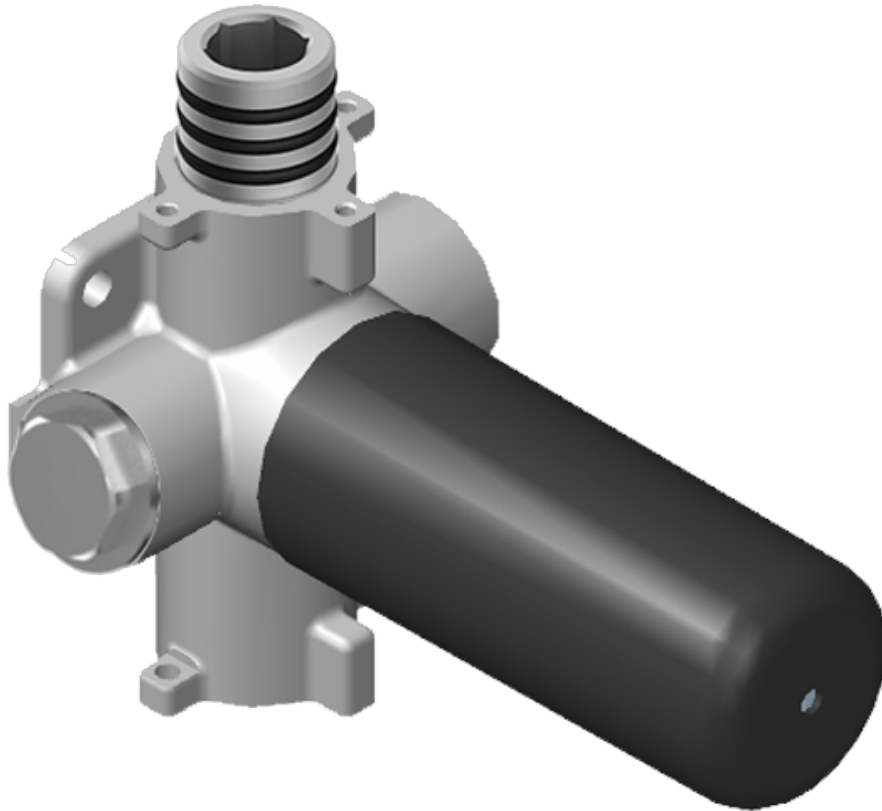

SHOWER
Luna M-Series Full Thermostatic
Shower System

GRAFF®

Information

- 3/4" thermostatic valve and trim
- 3/4" stop/volume control valve and 2-way diverter valve and trims
- Showerhead features no-clog, easy-clean spray nozzles
- Flush-mounted swivel body sprays (3 pieces)
- Handshower set with wall bracket and 59" hose
- Optional extension kit
- Flow rates: showerhead ≤ 1.8 max gpm, handshower ≤ 1.5 max gpm, body sprays ≤ 1.5 max gpm each

www.graff-faucets.com | phone: 800-954-4723

SHOWER
M-Series Square Two-Way
Diverter Valve Trim Plate and
Handle
G-8071-SH1-T

GRAFF®

Information

- Single metal handle
- Decorative trim plate
- Use with G-8052 2-way diverter (pass through) control rough valve WITH off function
- To complete package, you must order rough valve

Finishes

Polished
Chrome

Steelnox®
(Satin Nickel)

G-8071-SH1-T

2-way Diverter Valve - Trim - M-Series

GRAFF[®]
CUTTING EDGE DESIGN

SHOWER
Stop/Volume Control Valve with
Pass Through
G-8076

GRAFF®