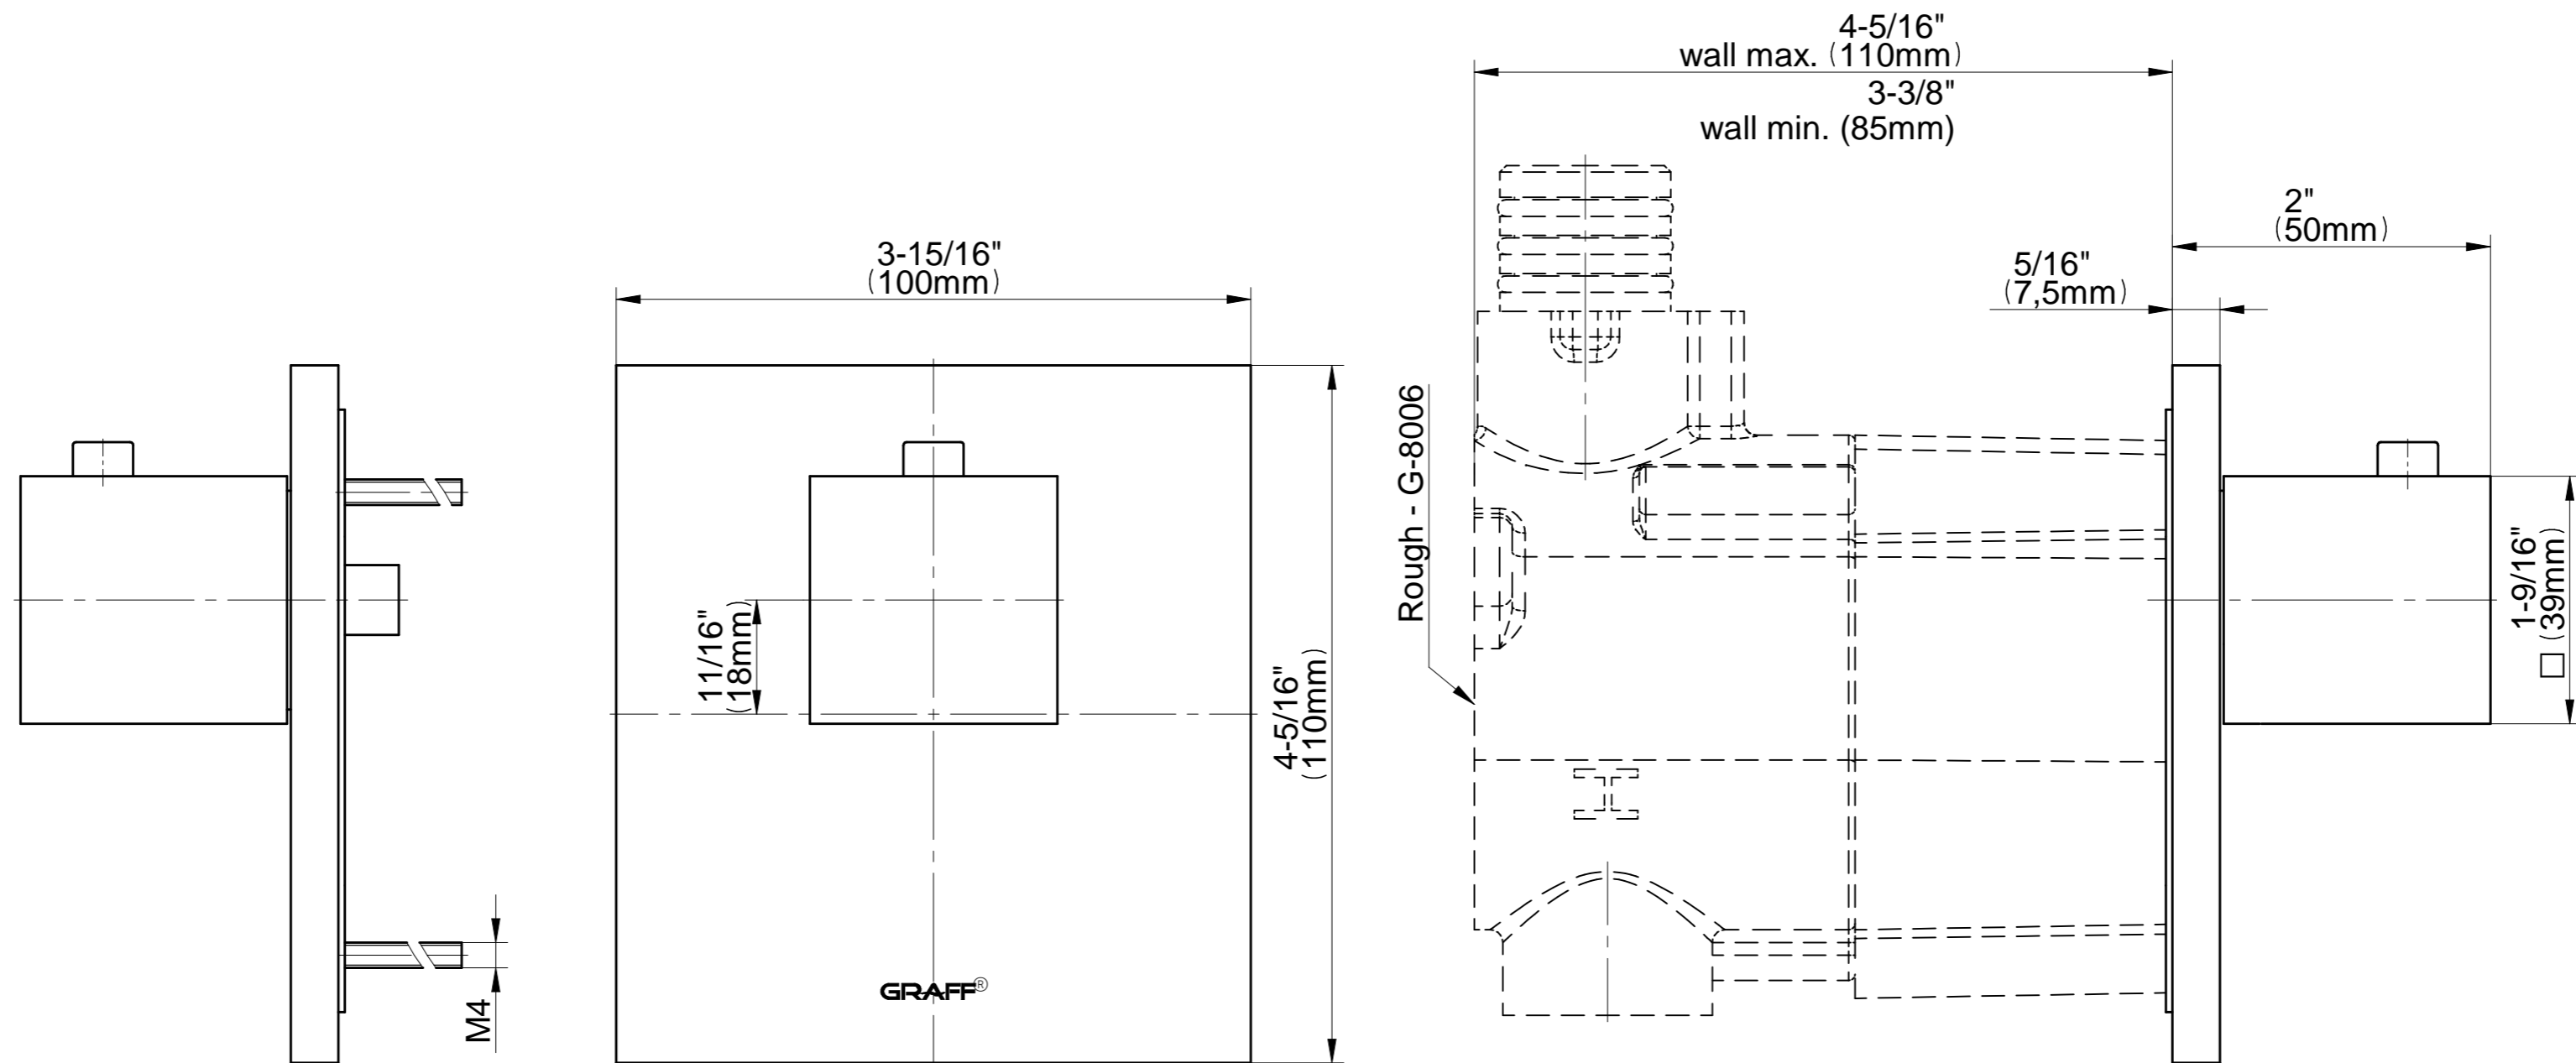

SHOWER
Luna M-Series Full Thermostatic
Shower System

GRAFF®

Information

- 3/4" thermostatic valve and trim
- 3/4" stop/volume control valve and 2-way diverter valve and trims
- Showerhead features no-clog, easy-clean spray nozzles
- Flush-mounted swivel body sprays (3 pieces)
- Handshower set with wall bracket and 59" hose
- Optional extension kit
- Flow rates: showerhead ≤ 1.8 max gpm, handshower ≤ 1.5 max gpm, body sprays ≤ 1.5 max gpm each

Finishes

Polished
Chrome

Steelnox®
(Satin Nickel)

G-8043-SH-T

Thermostatic Valve -Trim - M-Series

GRAFF[®]
CUTTING EDGE DESIGN

SHOWER
Two-Way Diverter Volume Control
Valve WITH Off Function and Pass-
Through
G-8052