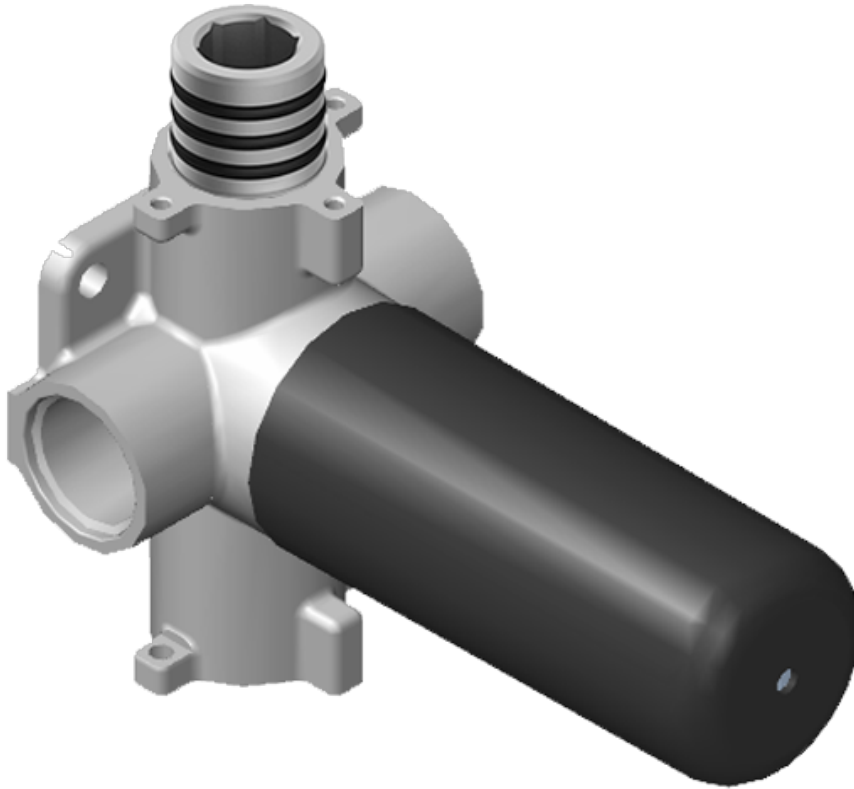

SHOWER
M-Series Full Thermostatic
Shower System
GM3.112SH-LM36E0

GRAFF®

Information

- 3/4" thermostatic valve and trim
- 3/4" stop/volume control valve and 2-way diverter valve and trims
- 8" showerhead with 12" wall-mounted shower arm
- Showerhead features no-clog, easy-clean spray nozzles
- Flush-mounted swivel body sprays (3 pieces)
- Handshower set with wall-mounted slide bar and 59" hose (PVD finishes use 59" flex hose)
- Optional extension kit
- Flow rates: showerhead \leq 1.8 max gpm, handshower \leq 1.5 max gpm, body sprays \leq 1.5 max gpm each
- ADA

www.graff-faucets.com | phone: 800-954-4723

SHOWER
Sade M-Series Thermostatic Valve
Trim with Handle
G-8043-LM36E-T

GRAFF[®]

Information

- Single metal handle
- Decorative trim plate
- Use with G-8006 Thermostatic Rough Valve
- ADA

Architectural
White

G-8043-LM36E-T

TARGA Series

SHOWER
Two-Way Diverter Volume Control
Valve WITH Off Function and Pass-
Through
G-8052

GRAFF®

Information

- 11.7 gpm @ 60 psi
- 3/4" universal inlets/outlets with female threads
- Operates one function at a time
- Stacking inlet and pass-through port feature
- Supplied with protective plastic cover
- CALGreen compliant depending on functions

Architectural
White

SHOWER
M-Series 2-Way Diverter Valve
Trim with Handle
G-8071-LM36E1-T

GRAFF[®]

Information

- Single metal handle
- Decorative trim plate
- Use with G-8052 2-Way Diverter Volume Control Valve WITH Off Function and Pass-Through
- ADA