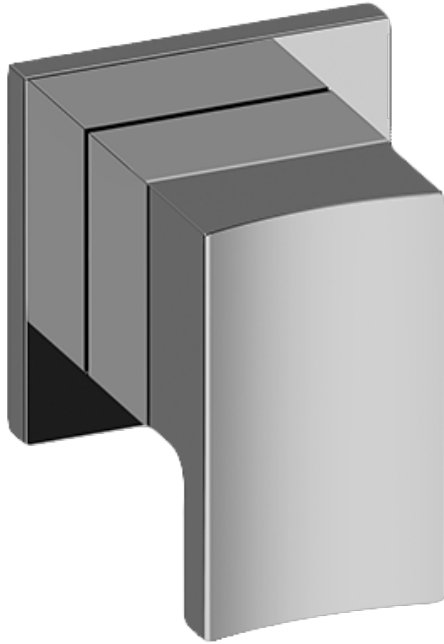

www.graff-faucets.com | phone: 800-954-4723

SHOWER
M-Series Stop/Volume Control
Valve Trim with Handle
G-8098-LM36E1-T

GRAFF®

Information

- Single metal handle
- Decorative trim plate
- Use with G-8076 Stop/Volume Control Rough Valve with Pass-Through or G-8077 Stop/Volume Control Rough Valve
- ADA