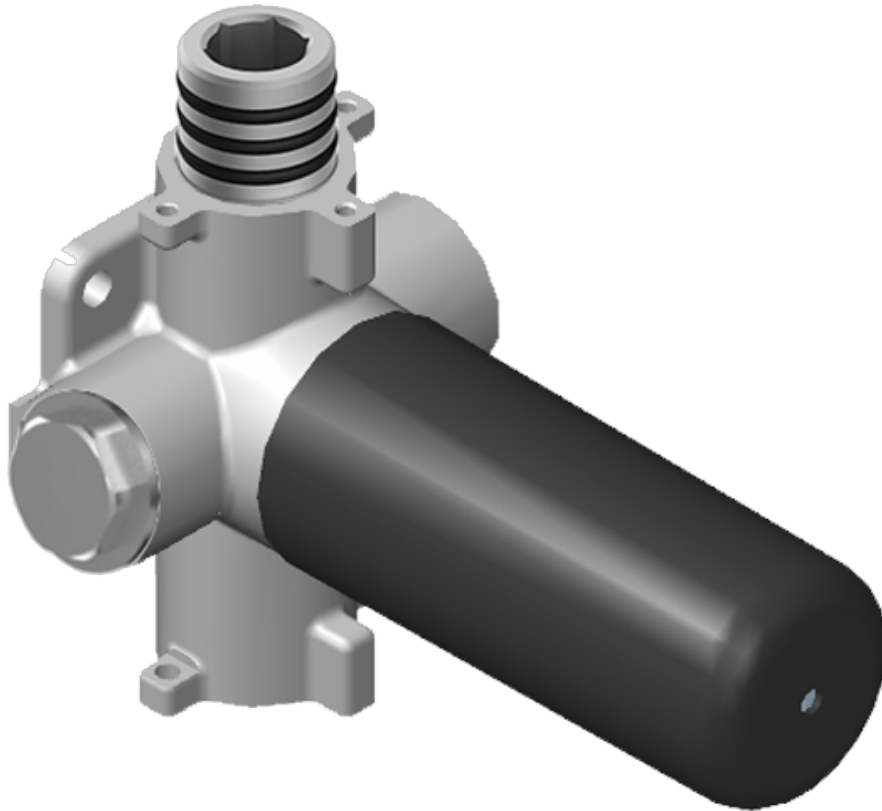

SHOWER
M-Series Full Thermostatic
Shower System
GM3.112SH-LM36E0

GRAFF®

Information

- 3/4" thermostatic valve and trim
- 3/4" stop/volume control valve and 2-way diverter valve and trims
- 8" showerhead with 12" wall-mounted shower arm
- Showerhead features no-clog, easy-clean spray nozzles
- Flush-mounted swivel body sprays (3 pieces)
- Handshower set with wall-mounted slide bar and 59" hose (PVD finishes use 59" flex hose)
- Optional extension kit
- Flow rates: showerhead \leq 1.8 max gpm, handshower \leq 1.5 max gpm, body sprays \leq 1.5 max gpm each
- ADA

Architectural
White

SHOWER
M-Series 2-Way Diverter Valve
Trim with Handle
G-8071-LM36E1-T

GRAFF[®]

Information

- Single metal handle
- Decorative trim plate
- Use with G-8052 2-Way Diverter Volume Control Valve WITH Off Function and Pass-Through
- ADA

Architectural
White

G-8071-LM36E1-T

TARGA Series

SHOWER
Stop/Volume Control Valve with
Pass Through
G-8076

GRAFF®

Information

- 12.3 gpm @ 60 psi
- 3/4" universal inlets/outlets with female threads
- Stacking inlet and pass-through port feature
- Supplied with protective plastic cover
- CalGreen compliant dependent on functions