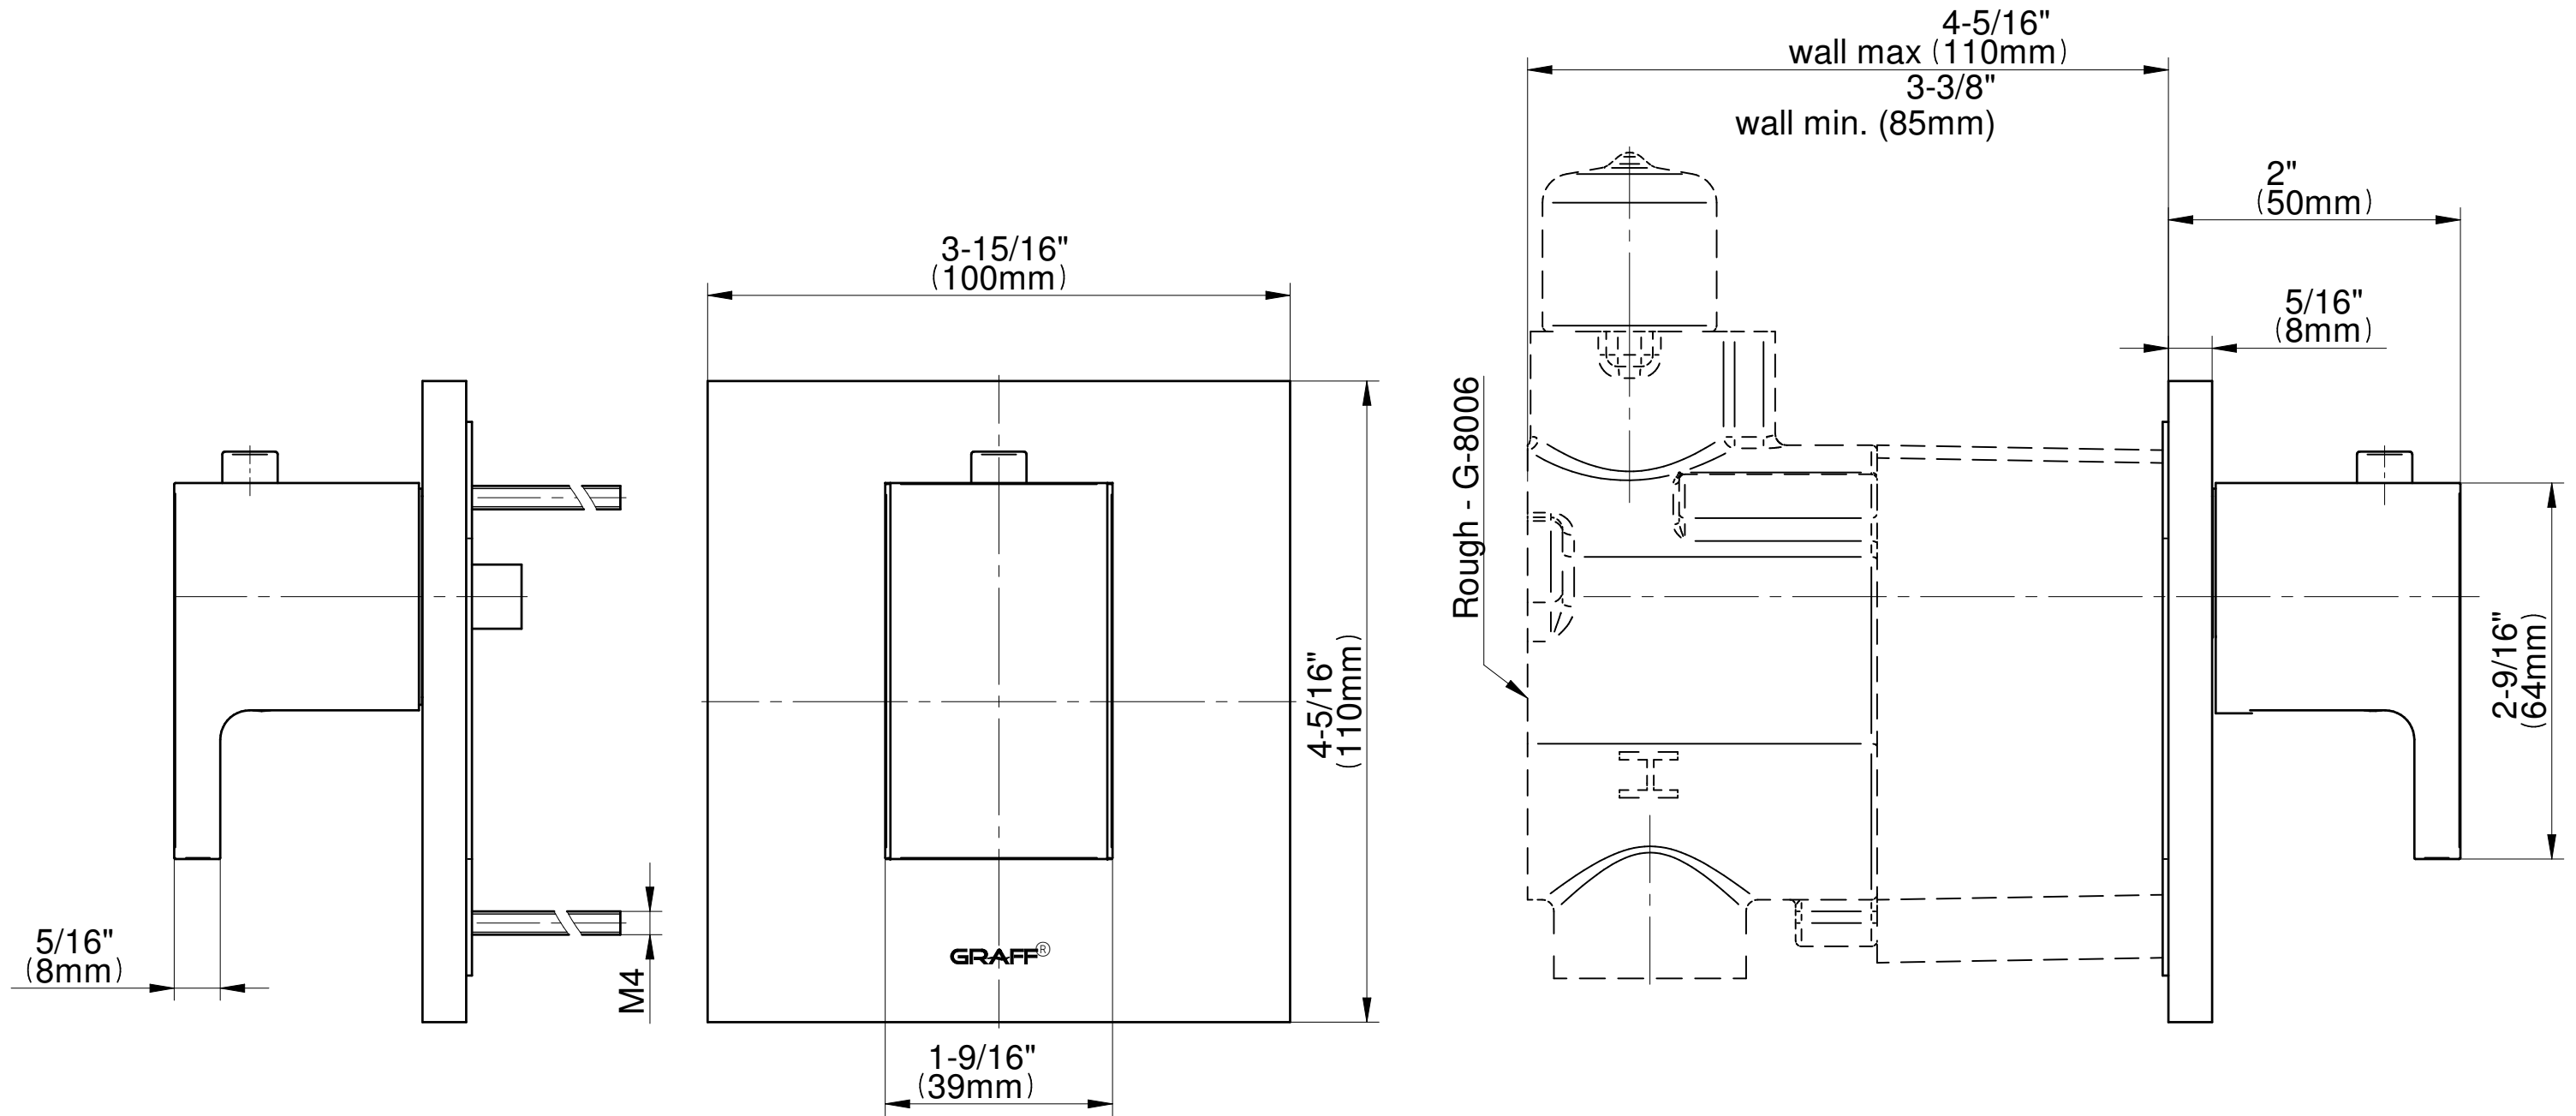

SHOWER
M-Series Full Thermostatic
Shower System
GM3.112SH-LM36E0

GRAFF®

Information

- 3/4" thermostatic valve and trim
- 3/4" stop/volume control valve and 2-way diverter valve and trims
- 8" showerhead with 12" wall-mounted shower arm
- Showerhead features no-clog, easy-clean spray nozzles
- Flush-mounted swivel body sprays (3 pieces)
- Handshower set with wall-mounted slide bar and 59" hose (PVD finishes use 59" flex hose)
- Optional extension kit
- Flow rates: showerhead \leq 1.8 max gpm, handshower \leq 1.5 max gpm, body sprays \leq 1.5 max gpm each
- ADA

Architectural
White

G-8043-LM36E-T

TARGA Series

SHOWER
Two-Way Diverter Volume Control
Valve WITH Off Function and Pass-
Through
G-8052

GRAFF®

Information

- 11.7 gpm @ 60 psi
- 3/4" universal inlets/outlets with female threads
- Operates one function at a time
- Stacking inlet and pass-through port feature
- Supplied with protective plastic cover
- CALGreen compliant depending on functions