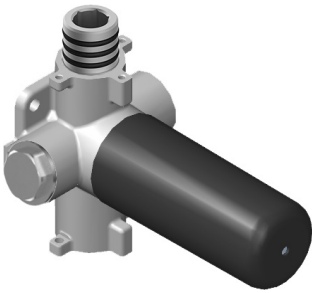

Architectural
White

G-8071-LM36E1-T

TARGA Series

SHOWER
Stop/Volume Control Valve with
Pass Through
G-8076

GRAFF®

Information

- 12.3 gpm @ 60 psi
- 3/4" universal inlets/outlets with female threads
- Stacking inlet and pass-through port feature
- Supplied with protective plastic cover
- CalGreen compliant dependent on functions

Architectural
White

G-8076

M-Series

Stop/Volume Control Rough Valve with Pass-Through

GRAFF[®]
CUTTING EDGE DESIGN

Product Features

- 13.2 gpm @ 60 psi
- 3/4" universal inlets/outlets with female threads
- Stacking inlet and pass-through port feature
- Supplied with protective plastic cover
- CalGreen compliant dependent on functions