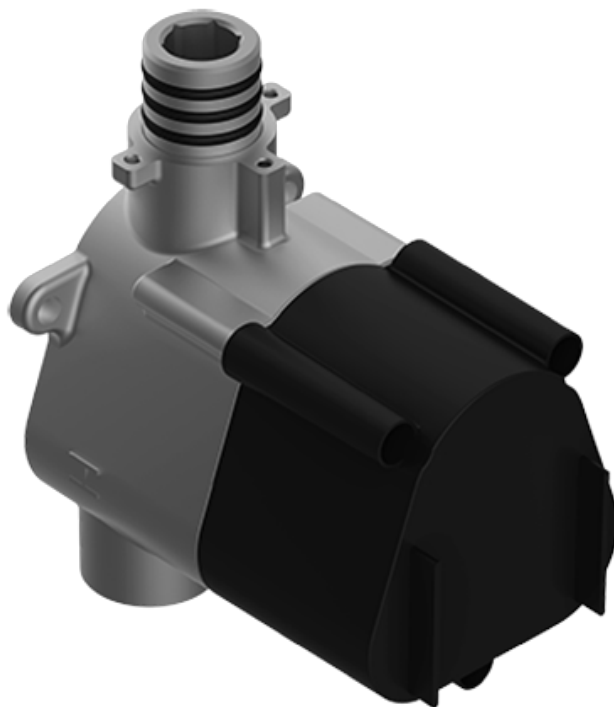

SHOWER
M-Series Full Thermostatic
Shower System
GM3.112SH-LM36E0

GRAFF®

Information

- 3/4" thermostatic valve and trim
- 3/4" stop/volume control valve and 2-way diverter valve and trims
- 8" showerhead with 12" wall-mounted shower arm
- Showerhead features no-clog, easy-clean spray nozzles
- Flush-mounted swivel body sprays (3 pieces)
- Handshower set with wall-mounted slide bar and 59" hose (PVD finishes use 59" flex hose)
- Optional extension kit
- Flow rates: showerhead \leq 1.8 max gpm, handshower \leq 1.5 max gpm, body sprays \leq 1.5 max gpm each
- ADA

SHOWER
Thermostatic Rough Valve
G-8006

GRAFF[®]

Information

- 12.9 gpm @ 60 psi
- 3/4" universal inlets
- Built-in service stops
- Stacking outlet feature
- Complete serviceability from front of all units
- Supplied with protective plastic cover
- CalGreen compliant dependent on functions

Architectural
White

G-8006

M-Series

3/4" Concealed Thermostatic Rough Valve

Product Features

- 12.9 gpm @ 60 psi
- 3/4" universal inlets
- Built-in service stops
- Stacking outlet feature
- Complete serviceability from front of all units
- Supplied with protective plastic cover
- CalGreen compliant dependent on functions

www.graff-faucets.com | phone: 800-954-4723

SHOWER
Sade M-Series Thermostatic Valve
Trim with Handle
G-8043-LM36E-T

GRAFF[®]

Information

- Single metal handle
- Decorative trim plate
- Use with G-8006 Thermostatic Rough Valve
- ADA