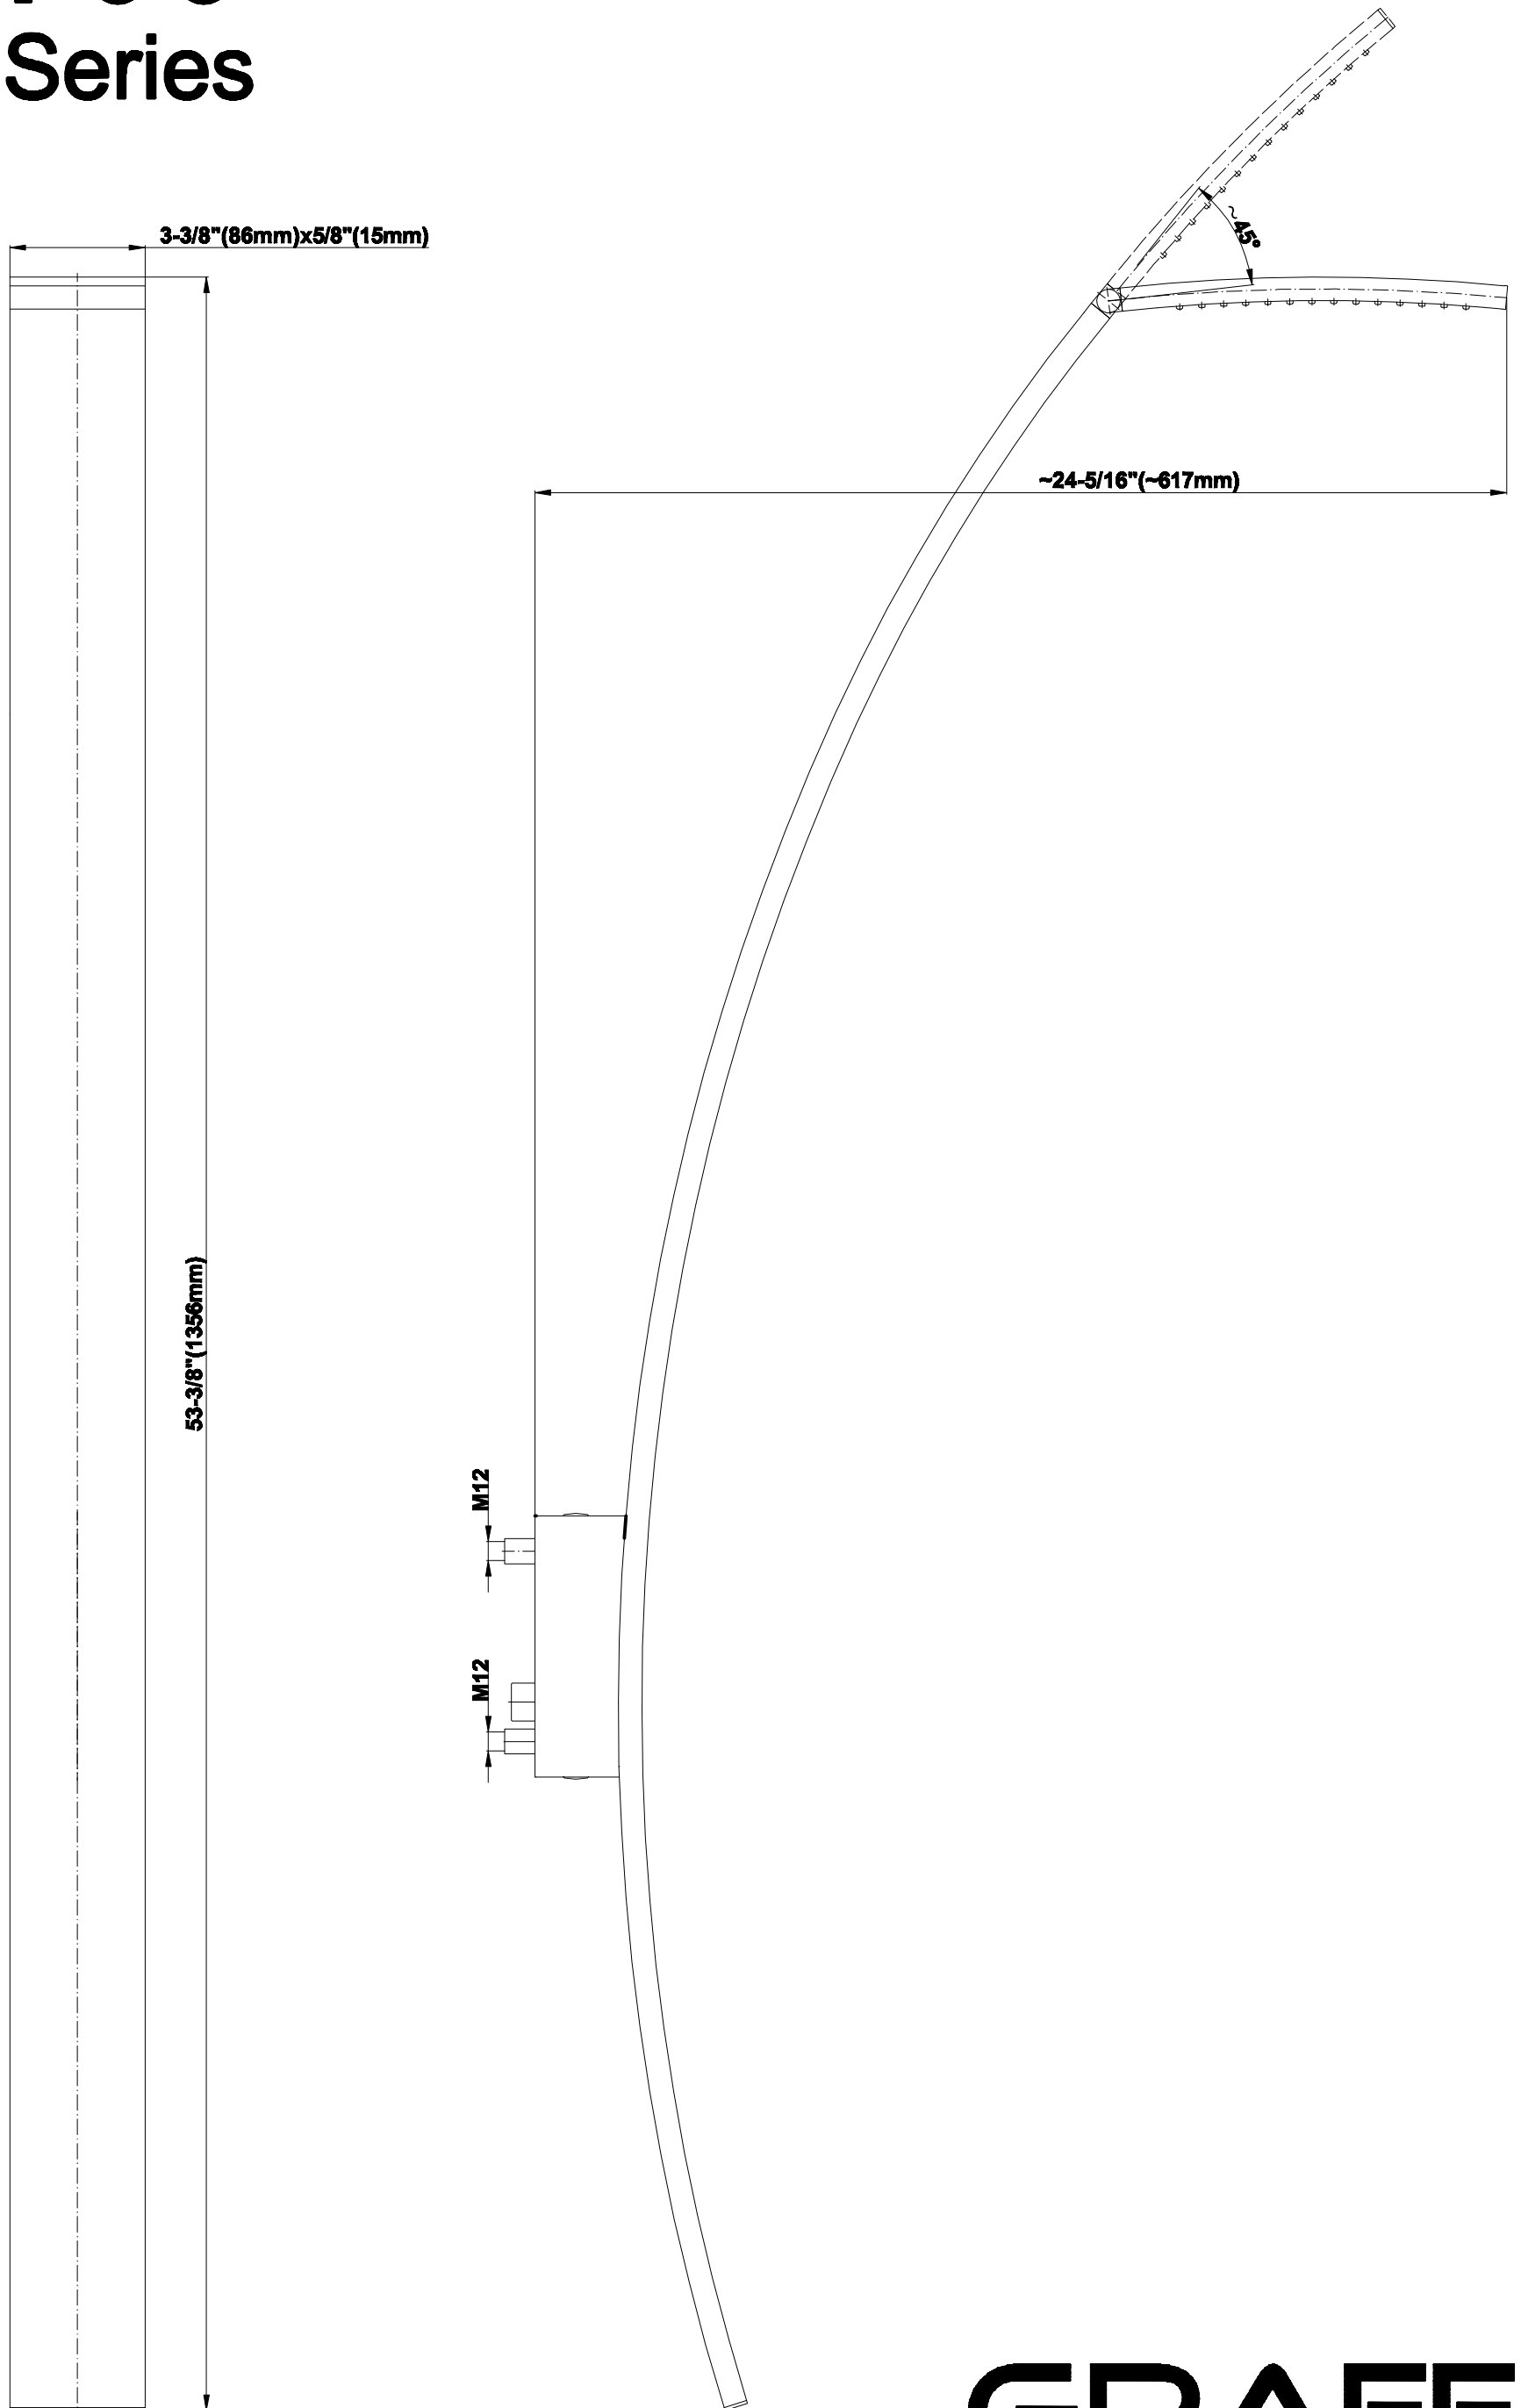

G-8700

LUNA Series