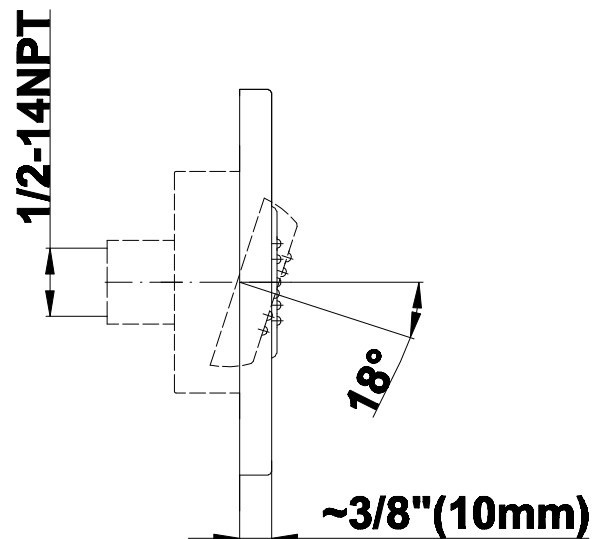

The measurements shown are for reference only. Products and specifications shown are subject to change without notice. Revised 2/2017.

www.graff-faucets.com | phone: 800-954-4723