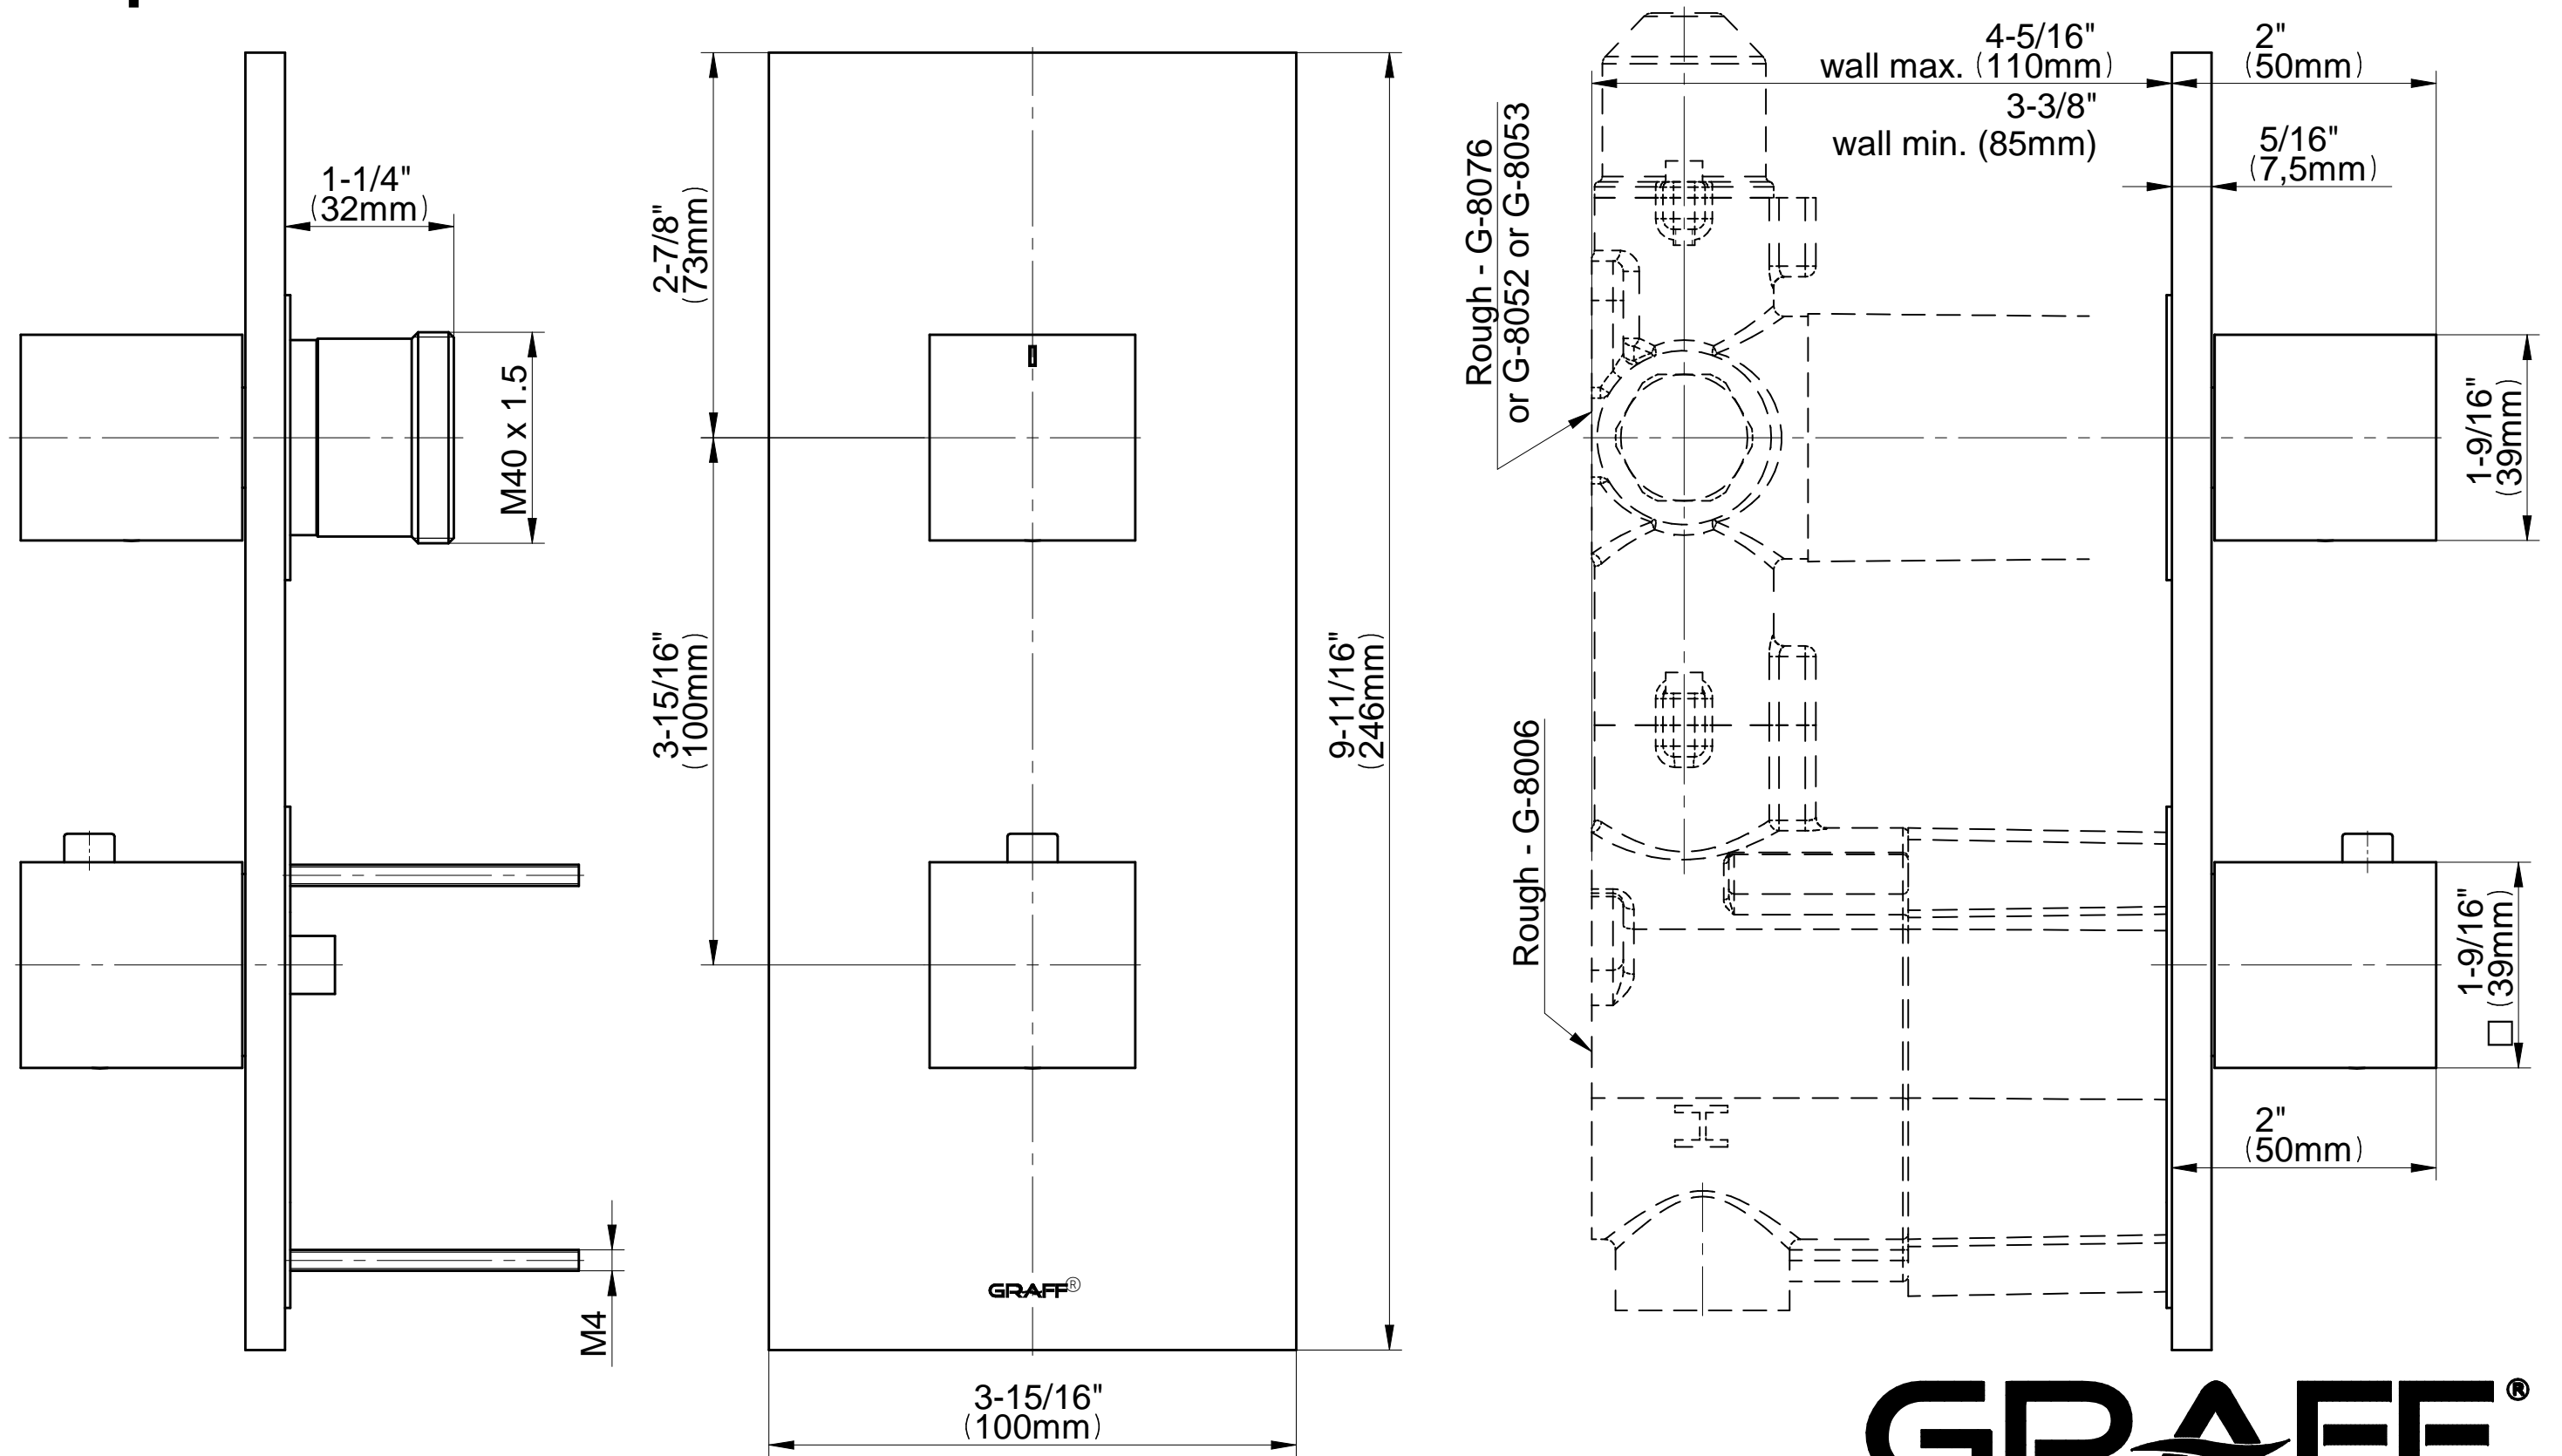

SHOWER
Luna M-Series Full Thermostatic
Shower System

GRAFF[®]

Information

- 3/4" thermostatic valve and trim
- 3/4" 3-way diverter valve
- Showerhead features no-clog, easy-clean spray nozzles
- Flush-mounted swivel body sprays (3 pieces)
- Handshower set with wall bracket and 59" hose
- Optional extension kit
- Flow rates: showerhead ≤ 1.8 max gpm, handshower ≤ 1.5 max gpm, body sprays ≤ 1.5 max gpm each

www.graff-faucets.com | phone: 800-954-4723

SHOWER
M-Series Square Thermostatic
2-Hole Trim Plate and Handle
G-8048-SH0-T

GRAFF®

Information

- Two metal handles
- Decorative trim plate
- Use with G-8006 and G-8076 or G-8077 or G-8052 or G-8053 thermostatic rough valves
- To complete package, you must order rough valves

Finishes

Polished
Chrome

Steelnox®
(Satin Nickel)

G-8048-SH/SH1-T

Square Two Holes Trim Plate - M-Series

SHOWER
Three-Way Diverter Control Valve
WITH Off Function (No Pass-
Through)
G-8053

GRAFF®

Information