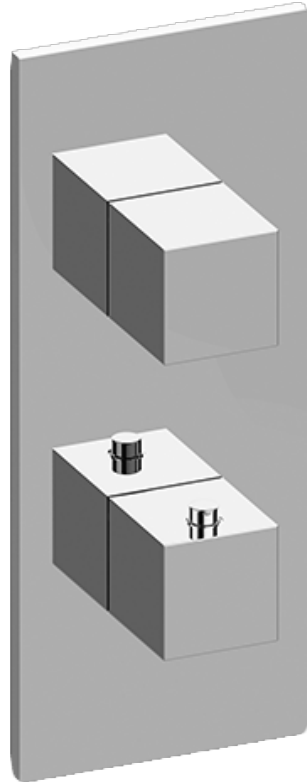

SHOWER
Luna M-Series Full Thermostatic
Shower System

GRAFF[®]

Information

- 3/4" thermostatic valve and trim
- 3/4" 3-way diverter valve
- Showerhead features no-clog, easy-clean spray nozzles
- Flush-mounted swivel body sprays (3 pieces)
- Handshower set with wall bracket and 59" hose
- Optional extension kit
- Flow rates: showerhead ≤ 1.8 max gpm, handshower ≤ 1.5 max gpm, body sprays ≤ 1.5 max gpm each

Finishes

Polished
Chrome

Steelnox®
(Satin Nickel)

G-8006

M-Series

3/4" Concealed Thermostatic Rough Valve

Product Features

- 12.9 gpm @ 60 psi
- 3/4" universal inlets
- Built-in service stops
- Stacking outlet feature
- Complete serviceability from front of all units
- Supplied with protective plastic cover
- CalGreen compliant dependent on functions

www.graff-faucets.com | phone: 800-954-4723

SHOWER
M-Series Square Thermostatic
2-Hole Trim Plate and Handle
G-8048-SH0-T

GRAFF®

Information

- Two metal handles
- Decorative trim plate
- Use with G-8006 and G-8076 or G-8077 or G-8052 or G-8053 thermostatic rough valves
- To complete package, you must order rough valves