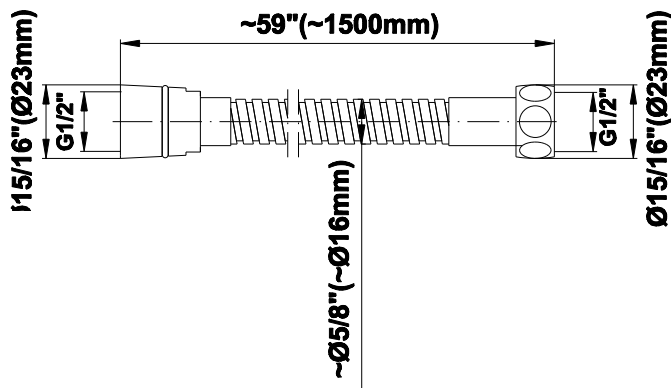

Available Finishes

- Polished Chrome
  G-8605-PC
- Brushed Nickel
  G-8605-BNi
- Polished Nickel
  G-8605-PN
- Unfinished Brass*
  G-8605-UB*
- Steelnox
  G-8605-SN
- Olive Bronze
  G-8605-OB
- Architectural Black
  G-8605-BK
- Architectural White
  G-8605-WT
- Architectural Black w/ Chrome Accents
  G-8605-PC/BK
- Gold*
  G-8605-AU*
- Brushed Gold*
  G-8605-BAU*