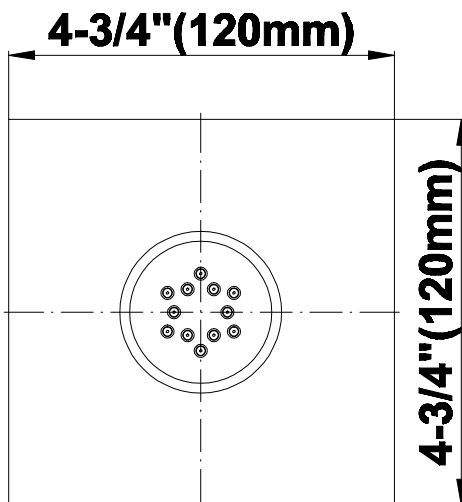

The measurements shown are for reference only. Products and specifications shown are subject to change without notice. Revised 2/2017.

www.graff-faucets.com | phone: 800-954-4723