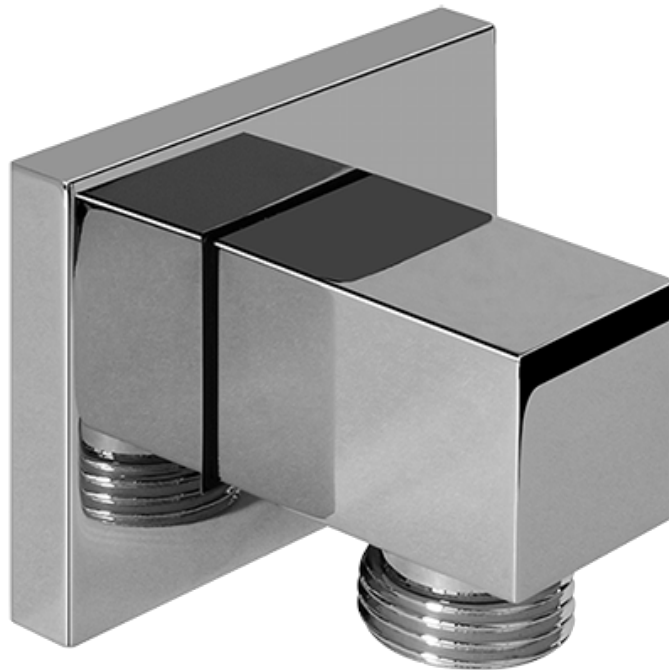

Finishes

Polished
Chrome

Steelnox®
(Satin Nickel)

G-8632

Contemporary Square Wall Bracket for Handshower

Product Features

- Solid brass construction

Available Finishes

www.graff-faucets.com | phone: 800-954-4723

SHOWER
Contemporary Square Wall Supply
Elbow
G-8633

GRAFF®

Information

- 1/2" NPT female thread inlet

Finishes

Polished
Chrome

Steelnox®
(Satin Nickel)

G-8633

Contemporary Square Wall Supply Elbow

Product Features

- 1/2" NPT female thread inlet

Available Finishes

- Polished Chrome
G-8633-PC
- Steelnox[®]
G-8633-SN
- Architectural Black w/Chrome
Accents
G-8633-PC/BK