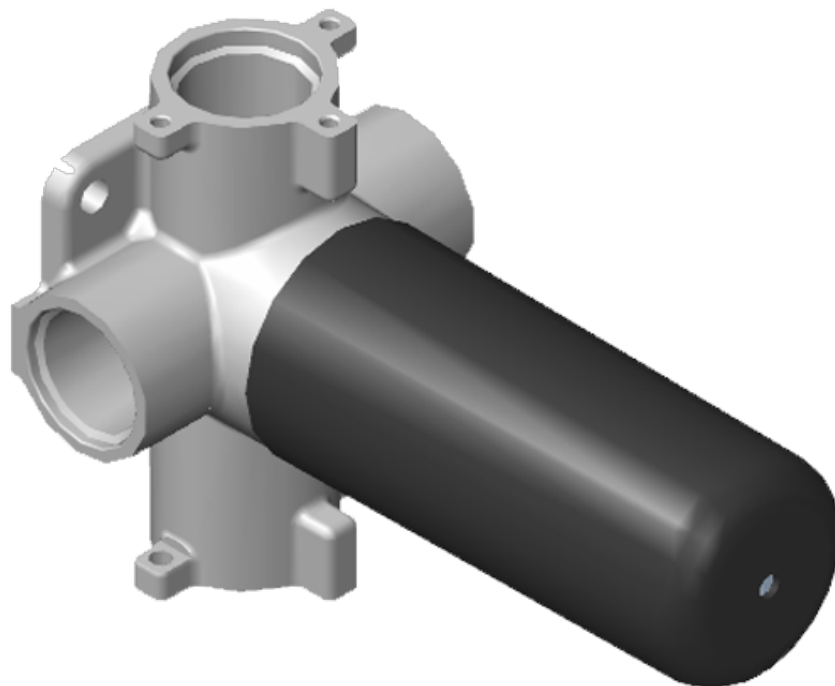

Finishes

Polished
Chrome

Steelnox®
(Satin Nickel)

G-8006

M-Series

3/4" Concealed Thermostatic Rough Valve

Product Features

- 12.9 gpm @ 60 psi
- 3/4" universal inlets
- Built-in service stops
- Stacking outlet feature
- Complete serviceability from front of all units
- Supplied with protective plastic cover
- CalGreen compliant dependent on functions

www.graff-faucets.com | phone: 800-954-4723

SHOWER
M-Series Square Thermostatic
2-Hole Trim Plate and Handle
G-8048-SH0-T

GRAFF®

Information

- Two metal handles
- Decorative trim plate
- Use with G-8006 and G-8076 or G-8077 or G-8052 or G-8053 thermostatic rough valves
- To complete package, you must order rough valves

Finishes

Polished
Chrome

Steelnox®
(Satin Nickel)

G-8048-SH/SH1-T

Square Two Holes Trim Plate - M-Series

SHOWER
Three-Way Diverter Control Valve
WITH Off Function (No Pass-
Through)
G-8053

GRAFF®

Information

Finishes

Polished
Chrome

Steelnox®
(Satin Nickel)

G-8053

M-Series

3-Way Diverter Control Valve WITH Off Function (No Pass-Through)

Product Features

- 3/4" universal inlets/outlets with female threads
- Stacking inlet feature
- Supplied with protective plastic cover
- CalGreen compliant dependent on functions