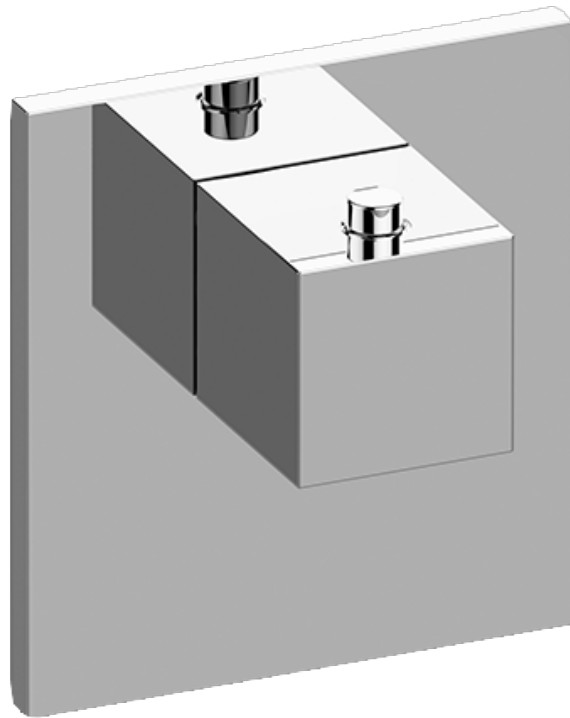

SHOWER
Luna M-Series Full Thermostatic
Shower System

GRAFF®

Information

- 3/4" thermostatic valve and trim
- 3/4" 3-way diverter valve and trim
- Showerhead features no-clog, easy-clean spray nozzles
- Flush-mounted swivel body sprays (3 pieces)
- Handshower set with wall bracket and 59" hose
- Optional extension kit
- Flow rates: showerhead ≤ 1.8 max gpm, handshower ≤ 1.5 max gpm, body sprays ≤ 1.5 max gpm each

SHOWER
Thermostatic Rough Valve
G-8006

GRAFF®

Information

- 12.9 gpm @ 60 psi
- 3/4" universal inlets
- Built-in service stops
- Stacking outlet feature
- Complete serviceability from front of all units
- Supplied with protective plastic cover
- CalGreen compliant dependent on functions

Finishes

Polished
Chrome

Steelnox®
(Satin Nickel)

G-8006

M-Series

3/4" Concealed Thermostatic Rough Valve

Product Features

- 12.9 gpm @ 60 psi
- 3/4" universal inlets
- Built-in service stops
- Stacking outlet feature
- Complete serviceability from front of all units
- Supplied with protective plastic cover
- CalGreen compliant dependent on functions

www.graff-faucets.com | phone: 800-954-4723

SHOWER
M-Series Square Thermostatic
Valve Trim Plate and Handle
G-8043-SH-T

GRAFF®

Information

- Single metal handle
- Decorative trim plate
- Use with G-8006 thermostatic rough valve
- To complete package, you must order rough valve