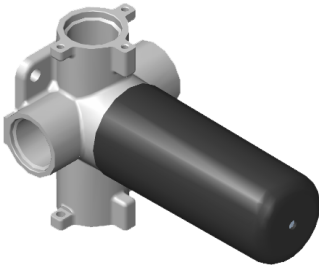

SHOWER
Luna M-Series Full Thermostatic
Shower System

GRAFF®

Information

- 3/4" thermostatic valve and trim
- 3/4" 3-way diverter valve and trim
- Showerhead features no-clog, easy-clean spray nozzles
- Flush-mounted swivel body sprays (3 pieces)
- Handshower set with wall bracket and 59" hose
- Optional extension kit
- Flow rates: showerhead ≤ 1.8 max gpm, handshower ≤ 1.5 max gpm, body sprays ≤ 1.5 max gpm each

Finishes

Polished
Chrome

Steelnox®
(Satin Nickel)

G-8006

M-Series

3/4" Concealed Thermostatic Rough Valve

Product Features

- 12.9 gpm @ 60 psi
- 3/4" universal inlets
- Built-in service stops
- Stacking outlet feature
- Complete serviceability from front of all units
- Supplied with protective plastic cover
- CalGreen compliant dependent on functions

Finishes

Polished
Chrome

Steelnox®
(Satin Nickel)

G-8053

M-Series

3-Way Diverter Control Valve WITH Off Function (No Pass-Through)

GRAFF[®]
CUTTING EDGE DESIGN

Product Features

- 3/4" universal inlets/outlets with female threads
- Stacking inlet feature
- Supplied with protective plastic cover
- CalGreen compliant dependent on functions

Code Compliance

- CALGreen

Warranty

- Limited lifetime warranty