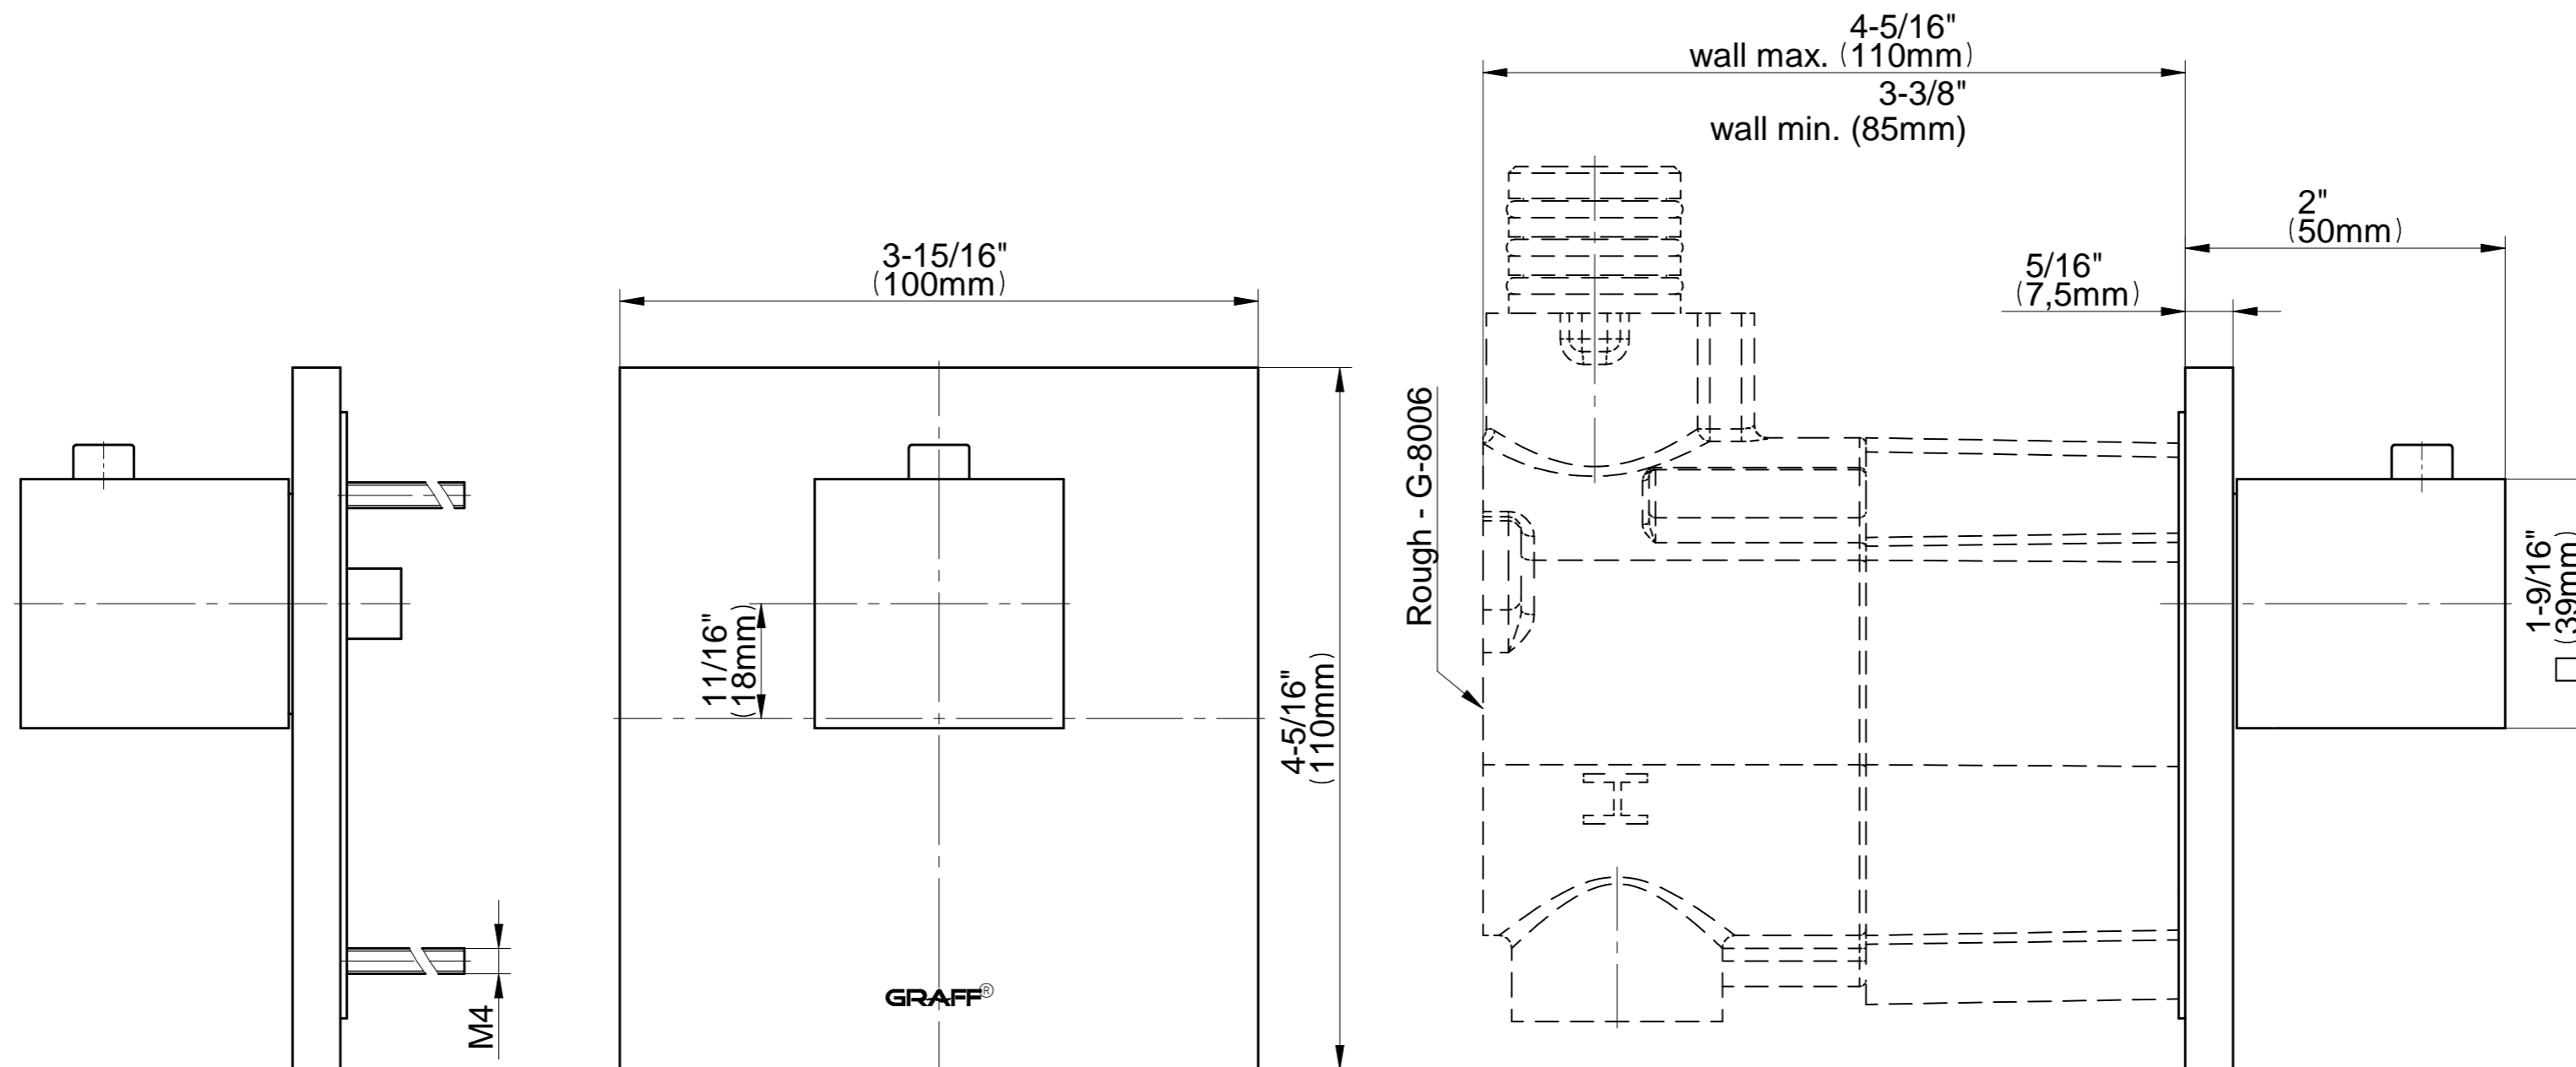

SHOWER
Luna M-Series Full Thermostatic
Shower System

GRAFF®

Information

- 3/4" thermostatic valve and trim
- 3/4" 3-way diverter valve and trim
- Showerhead features no-clog, easy-clean spray nozzles
- Flush-mounted swivel body sprays (3 pieces)
- Handshower set with wall bracket and 59" hose
- Optional extension kit
- Flow rates: showerhead ≤ 1.8 max gpm, handshower ≤ 1.5 max gpm, body sprays ≤ 1.5 max gpm each

Finishes

Polished
Chrome

Steelnox®
(Satin Nickel)

G-8043-SH-T

Thermostatic Valve -Trim - M-Series

GRAFF[®]
CUTTING EDGE DESIGN

SHOWER
Three-Way Diverter Control Valve
WITH Off Function (No Pass-
Through)
G-8053