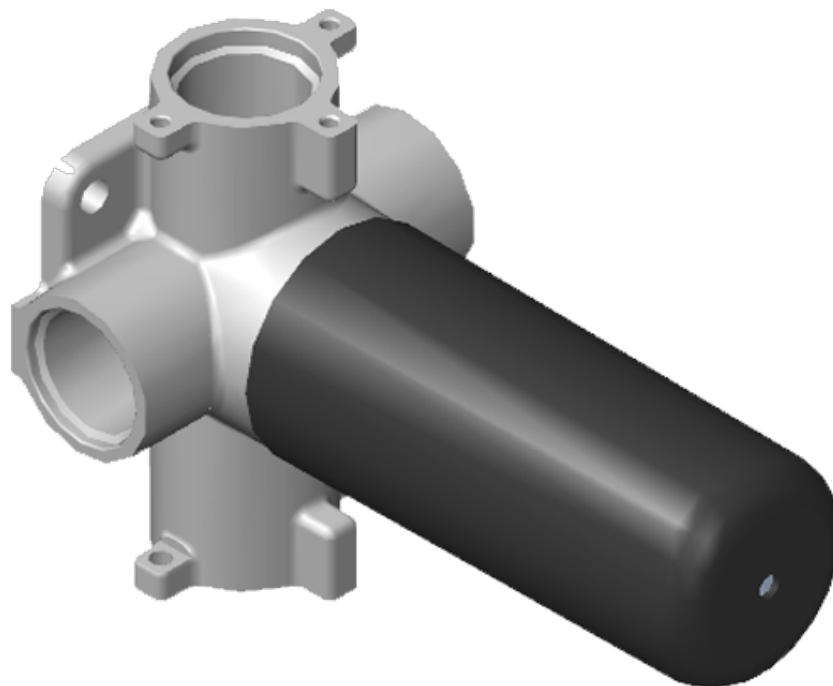

SHOWER
Three-Way Diverter Control Valve
WITH Off Function (No Pass-
Through)
G-8053

GRAFF®

Information

- ~11.4 gpm @ 60 psi
- 3/4" universal inlets/outlets with female threads
- Operates one function at a time
- Stacking inlet feature
- Supplied with protective plastic cover
- CALGreen compliant depending on functions

Finishes