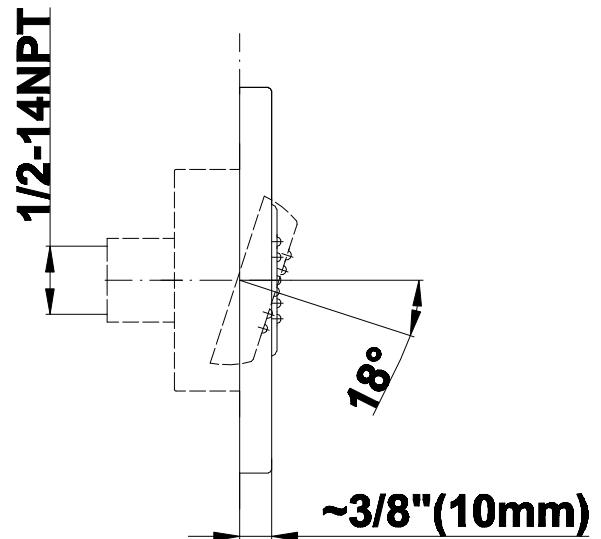

The measurements shown are for reference only. Products and specifications shown are subject to change without notice. Revised 11/2016.

www.graff-faucets.com | phone: 800-954-4723