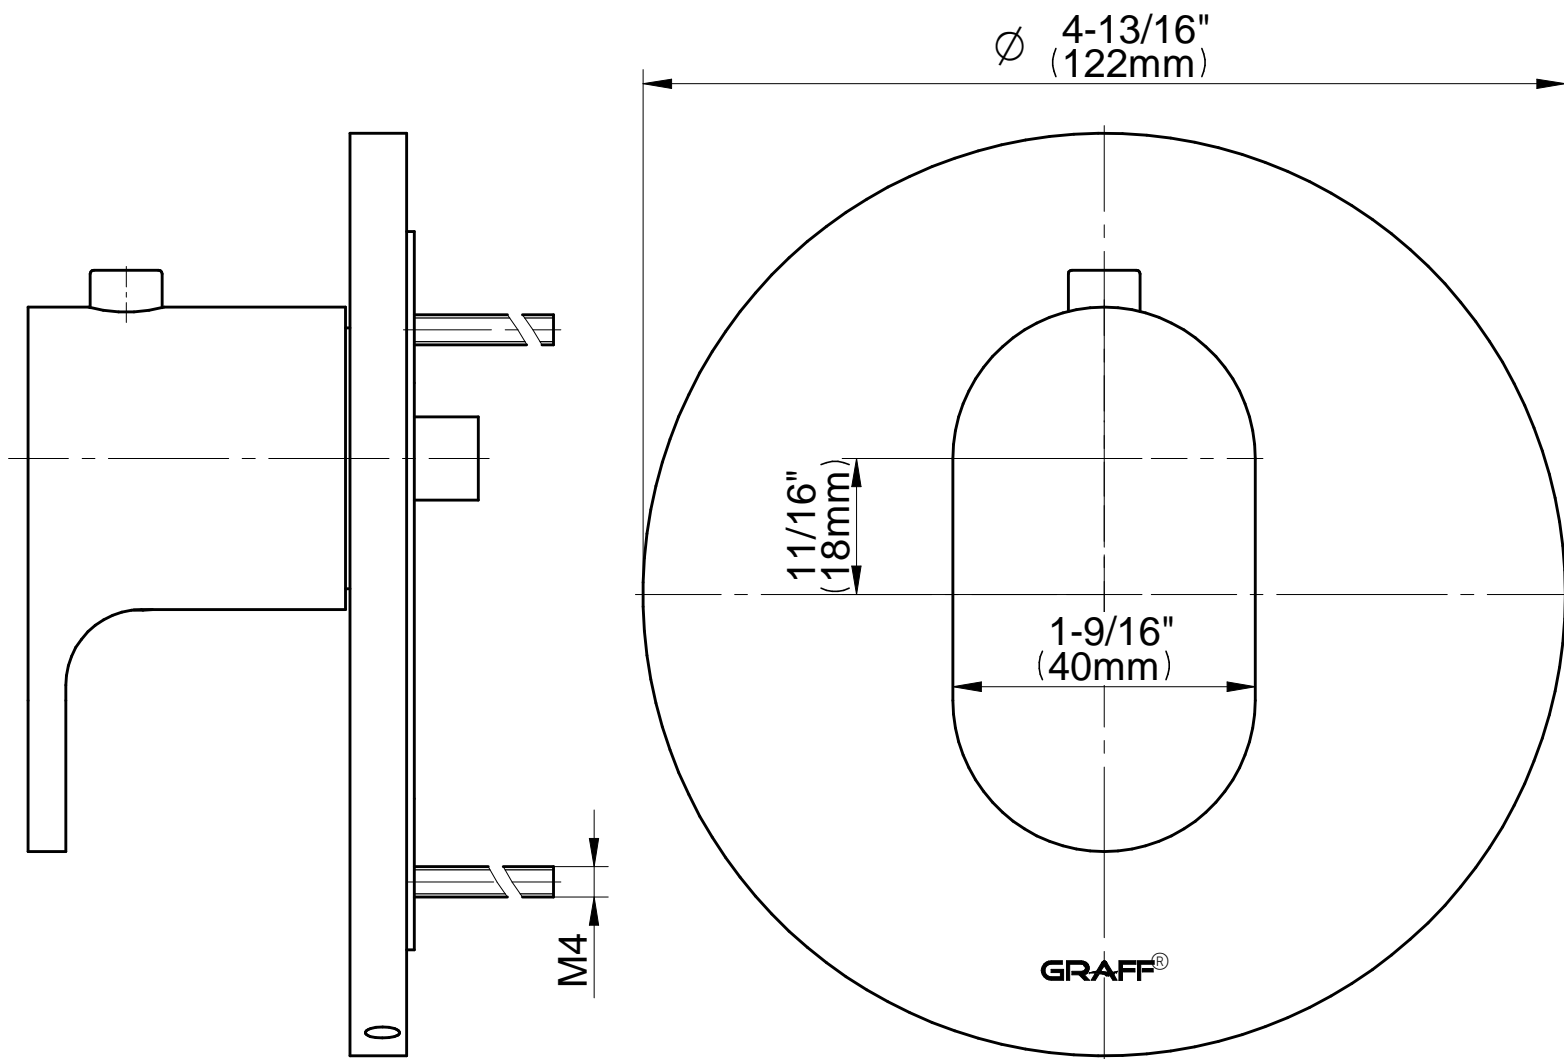

SHOWER
M-Series Full Thermostatic
Shower System
GL3.112SH-LM44E0

GRAFF®

Information

- 3/4" thermostatic valve and trim
- 8" showerhead with 12" wall-mounted shower arm
- Flush-mounted swivel body sprays (3 pieces)
- Wall-mounted slide bar set with handshower and 59" hose
- Slide bar is PC/BK and PC/WT for BK and WT finishes
- Stop/volume control valve and 2-way diverter valve
- Showerhead features no-clog, easy-clean spray nozzles
- Optional extension kit
- 3/4" thermostatic rough valve flow rate ~12.9 gpm @60 psi
- Flow rates: showerhead \leq 1.8 max gpm, handshower \leq 1.5 max gpm, body sprays \leq 1.5 max gpm each

www.graff-faucets.com | phone: 800-954-4723

SHOWER
Ametis M-Series Thermostatic
Valve Trim with Handle
G-8037-LM44E-T

GRAFF®

Information

- Single metal handle
- Decorative trim plate
- Use with G-8006 thermostatic rough valve
- To complete package, you must order rough valve
- ADA

Finishes

G-8037-LM44E-T

AMETIS Series

SHOWER
Two-Way Diverter Volume Control
Valve WITH Off Function and Pass-
Through
G-8052

GRAFF®

Information

- 11.7 gpm @ 60 psi
- 3/4" universal inlets/outlets with female threads
- Operates one function at a time
- Stacking inlet and pass-through port feature
- Supplied with protective plastic cover
- CALGreen compliant depending on functions