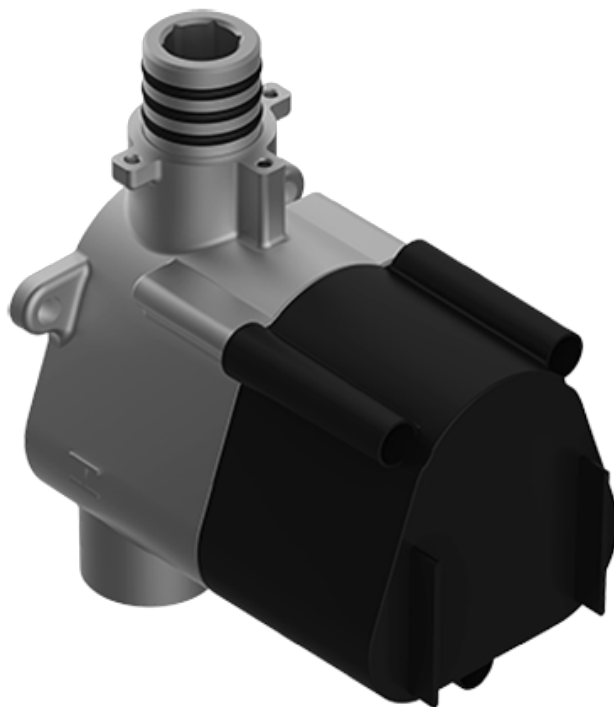

SHOWER
M-Series Full Thermostatic
Shower System
GL3.112SH-LM44E0

GRAFF®

Information

- 3/4" thermostatic valve and trim
- 8" showerhead with 12" wall-mounted shower arm
- Flush-mounted swivel body sprays (3 pieces)
- Wall-mounted slide bar set with handshower and 59" hose
- Slide bar is PC/BK and PC/WT for BK and WT finishes
- Stop/volume control valve and 2-way diverter valve
- Showerhead features no-clog, easy-clean spray nozzles
- Optional extension kit
- 3/4" thermostatic rough valve flow rate ~12.9 gpm @60 psi
- Flow rates: showerhead \leq 1.8 max gpm, handshower \leq 1.5 max gpm, body sprays \leq 1.5 max gpm each

SHOWER
Thermostatic Rough Valve
G-8006

GRAFF®

Information

- 12.9 gpm @ 60 psi
- 3/4" universal inlets
- Built-in service stops
- Stacking outlet feature
- Complete serviceability from front of all units
- Supplied with protective plastic cover
- CalGreen compliant dependent on functions

Finishes

Architectural
Black

Matte Black

Polished
Chrome

Architectural
White

G-8006

M-Series

3/4" Concealed Thermostatic Rough Valve

Finishes

G-8037-LM44E-T

AMETIS Series

SHOWER
Two-Way Diverter Volume Control
Valve WITH Off Function and Pass-
Through
G-8052

GRAFF®

Information

- 11.7 gpm @ 60 psi
- 3/4" universal inlets/outlets with female threads
- Operates one function at a time
- Stacking inlet and pass-through port feature
- Supplied with protective plastic cover
- CALGreen compliant depending on functions