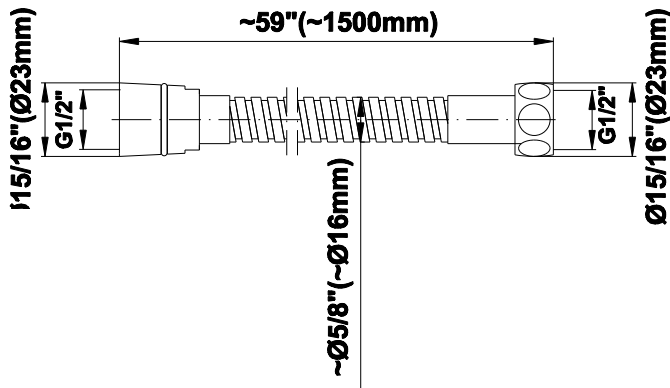

Available Finishes

- Polished Chrome
  G-8605-PC
- Brushed Nickel
  G-8605-BNi
- Polished Nickel
  G-8605-PN
- Unfinished Brass*
  G-8605-UB*
- Steelnox
  G-8605-SN
- Olive Bronze
  G-8605-OB
- Architectural Black
  G-8605-BK
- Architectural White
  G-8605-WT
- Architectural Black w/ Chrome Accents
  G-8605-PC/BK
- Gold*
  G-8605-AU*
- Brushed Gold*
  G-8605-BAU*