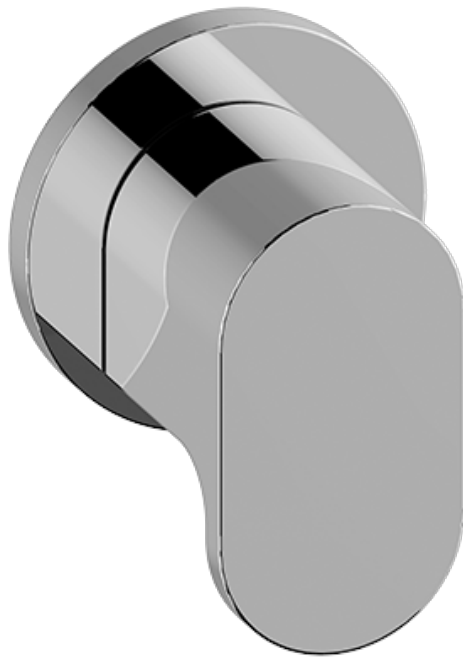

www.graff-faucets.com | phone: 800-954-4723

SHOWER
Ametis M-Series Thermostatic
Valve Trim with Handle
G-8037-LM44E-T

GRAFF®

Information

- Single metal handle
- Decorative trim plate
- Use with G-8006 thermostatic rough valve
- To complete package, you must order rough valve
- ADA

Finishes

G-8037-LM44E-T

AMETIS Series

SHOWER
Two-Way Diverter Volume Control
Valve WITH Off Function and Pass-
Through
G-8052

GRAFF®

Information

- 11.7 gpm @ 60 psi
- 3/4" universal inlets/outlets with female threads
- Operates one function at a time
- Stacking inlet and pass-through port feature
- Supplied with protective plastic cover
- CALGreen compliant depending on functions

Finishes

Architectural
Black

Matte Black

Polished
Chrome

Architectural
White

G-8052 M-Series
 2-Way Diverter Volume Control Valve
 WITH Off Function and Pass-Through

Product Features

- 12.1 gpm @ 60 psi
- 3/4" universal inlets/outlets with female threads
- Stacking inlet and pass-through port feature
- Supplied with protective plastic cover
- CalGreen compliant dependent on functions

www.graff-faucets.com | phone: 800-954-4723

SHOWER
Ametis M-Series 2-Way Diverter
Valve Trim with Handle
G-8068-LM44E1-T

GRAFF[®]

Information

- Single metal handle
- Decorative trim plate
- Use with G-8052 2-way diverter (pass through) control rough valve WITH off function
- To complete package, you must order rough valve
- ADA