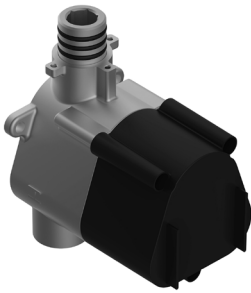

SHOWER
M-Series Full Thermostatic
Shower System
GL3.112SH-LM44E0

GRAFF®

Information

- 3/4" thermostatic valve and trim
- 8" showerhead with 12" wall-mounted shower arm
- Flush-mounted swivel body sprays (3 pieces)
- Wall-mounted slide bar set with handshower and 59" hose
- Slide bar is PC/BK and PC/WT for BK and WT finishes
- Stop/volume control valve and 2-way diverter valve
- Showerhead features no-clog, easy-clean spray nozzles
- Optional extension kit
- 3/4" thermostatic rough valve flow rate ~12.9 gpm @60 psi
- Flow rates: showerhead \leq 1.8 max gpm, handshower \leq 1.5 max gpm, body sprays \leq 1.5 max gpm each

SHOWER
Thermostatic Rough Valve
G-8006

GRAFF®

Information

- 12.9 gpm @ 60 psi
- 3/4" universal inlets
- Built-in service stops
- Stacking outlet feature
- Complete serviceability from front of all units
- Supplied with protective plastic cover
- CalGreen compliant dependent on functions

Finishes

Architectural
Black

Matte Black

Polished
Chrome

Architectural
White

G-8006

M-Series

3/4" Concealed Thermostatic Rough Valve

Finishes

G-8037-LM44E-T

AMETIS Series

SHOWER
Two-Way Diverter Volume Control
Valve WITH Off Function and Pass-
Through
G-8052

GRAFF®

Information

- 11.7 gpm @ 60 psi
- 3/4" universal inlets/outlets with female threads
- Operates one function at a time
- Stacking inlet and pass-through port feature
- Supplied with protective plastic cover
- CALGreen compliant depending on functions