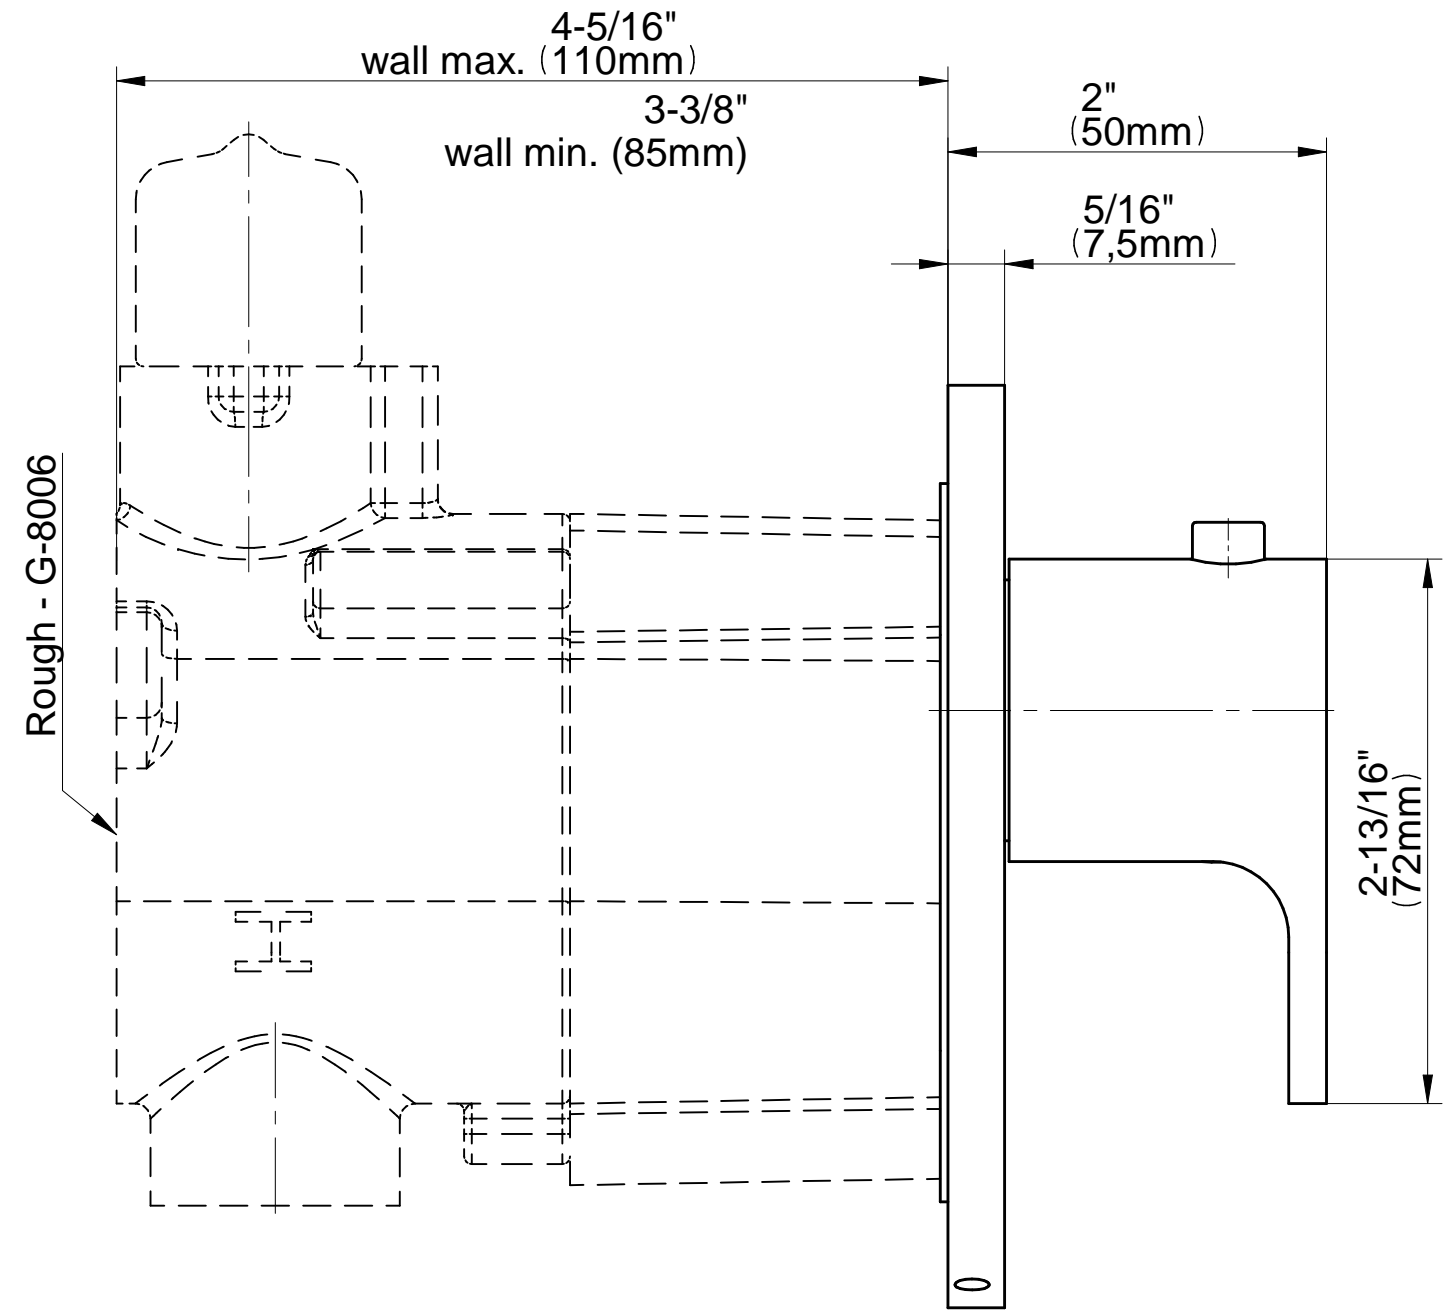

SHOWER
M-Series Full Thermostatic
Shower System
GL3.112SH-LM44E0

GRAFF®

Information

- 3/4" thermostatic valve and trim
- 8" showerhead with 12" wall-mounted shower arm
- Flush-mounted swivel body sprays (3 pieces)
- Wall-mounted slide bar set with handshower and 59" hose
- Slide bar is PC/BK and PC/WT for BK and WT finishes
- Stop/volume control valve and 2-way diverter valve
- Showerhead features no-clog, easy-clean spray nozzles
- Optional extension kit
- 3/4" thermostatic rough valve flow rate ~12.9 gpm @60 psi
- Flow rates: showerhead \leq 1.8 max gpm, handshower \leq 1.5 max gpm, body sprays \leq 1.5 max gpm each

www.graff-faucets.com | phone: 800-954-4723

SHOWER
Ametis M-Series Thermostatic
Valve Trim with Handle
G-8037-LM44E-T

GRAFF®

Information

- Single metal handle
- Decorative trim plate
- Use with G-8006 thermostatic rough valve
- To complete package, you must order rough valve
- ADA

Finishes

G-8037-LM44E-T

AMETIS Series

SHOWER
Two-Way Diverter Volume Control
Valve WITH Off Function and Pass-
Through
G-8052

GRAFF®

Information

- 11.7 gpm @ 60 psi
- 3/4" universal inlets/outlets with female threads
- Operates one function at a time
- Stacking inlet and pass-through port feature
- Supplied with protective plastic cover
- CALGreen compliant depending on functions