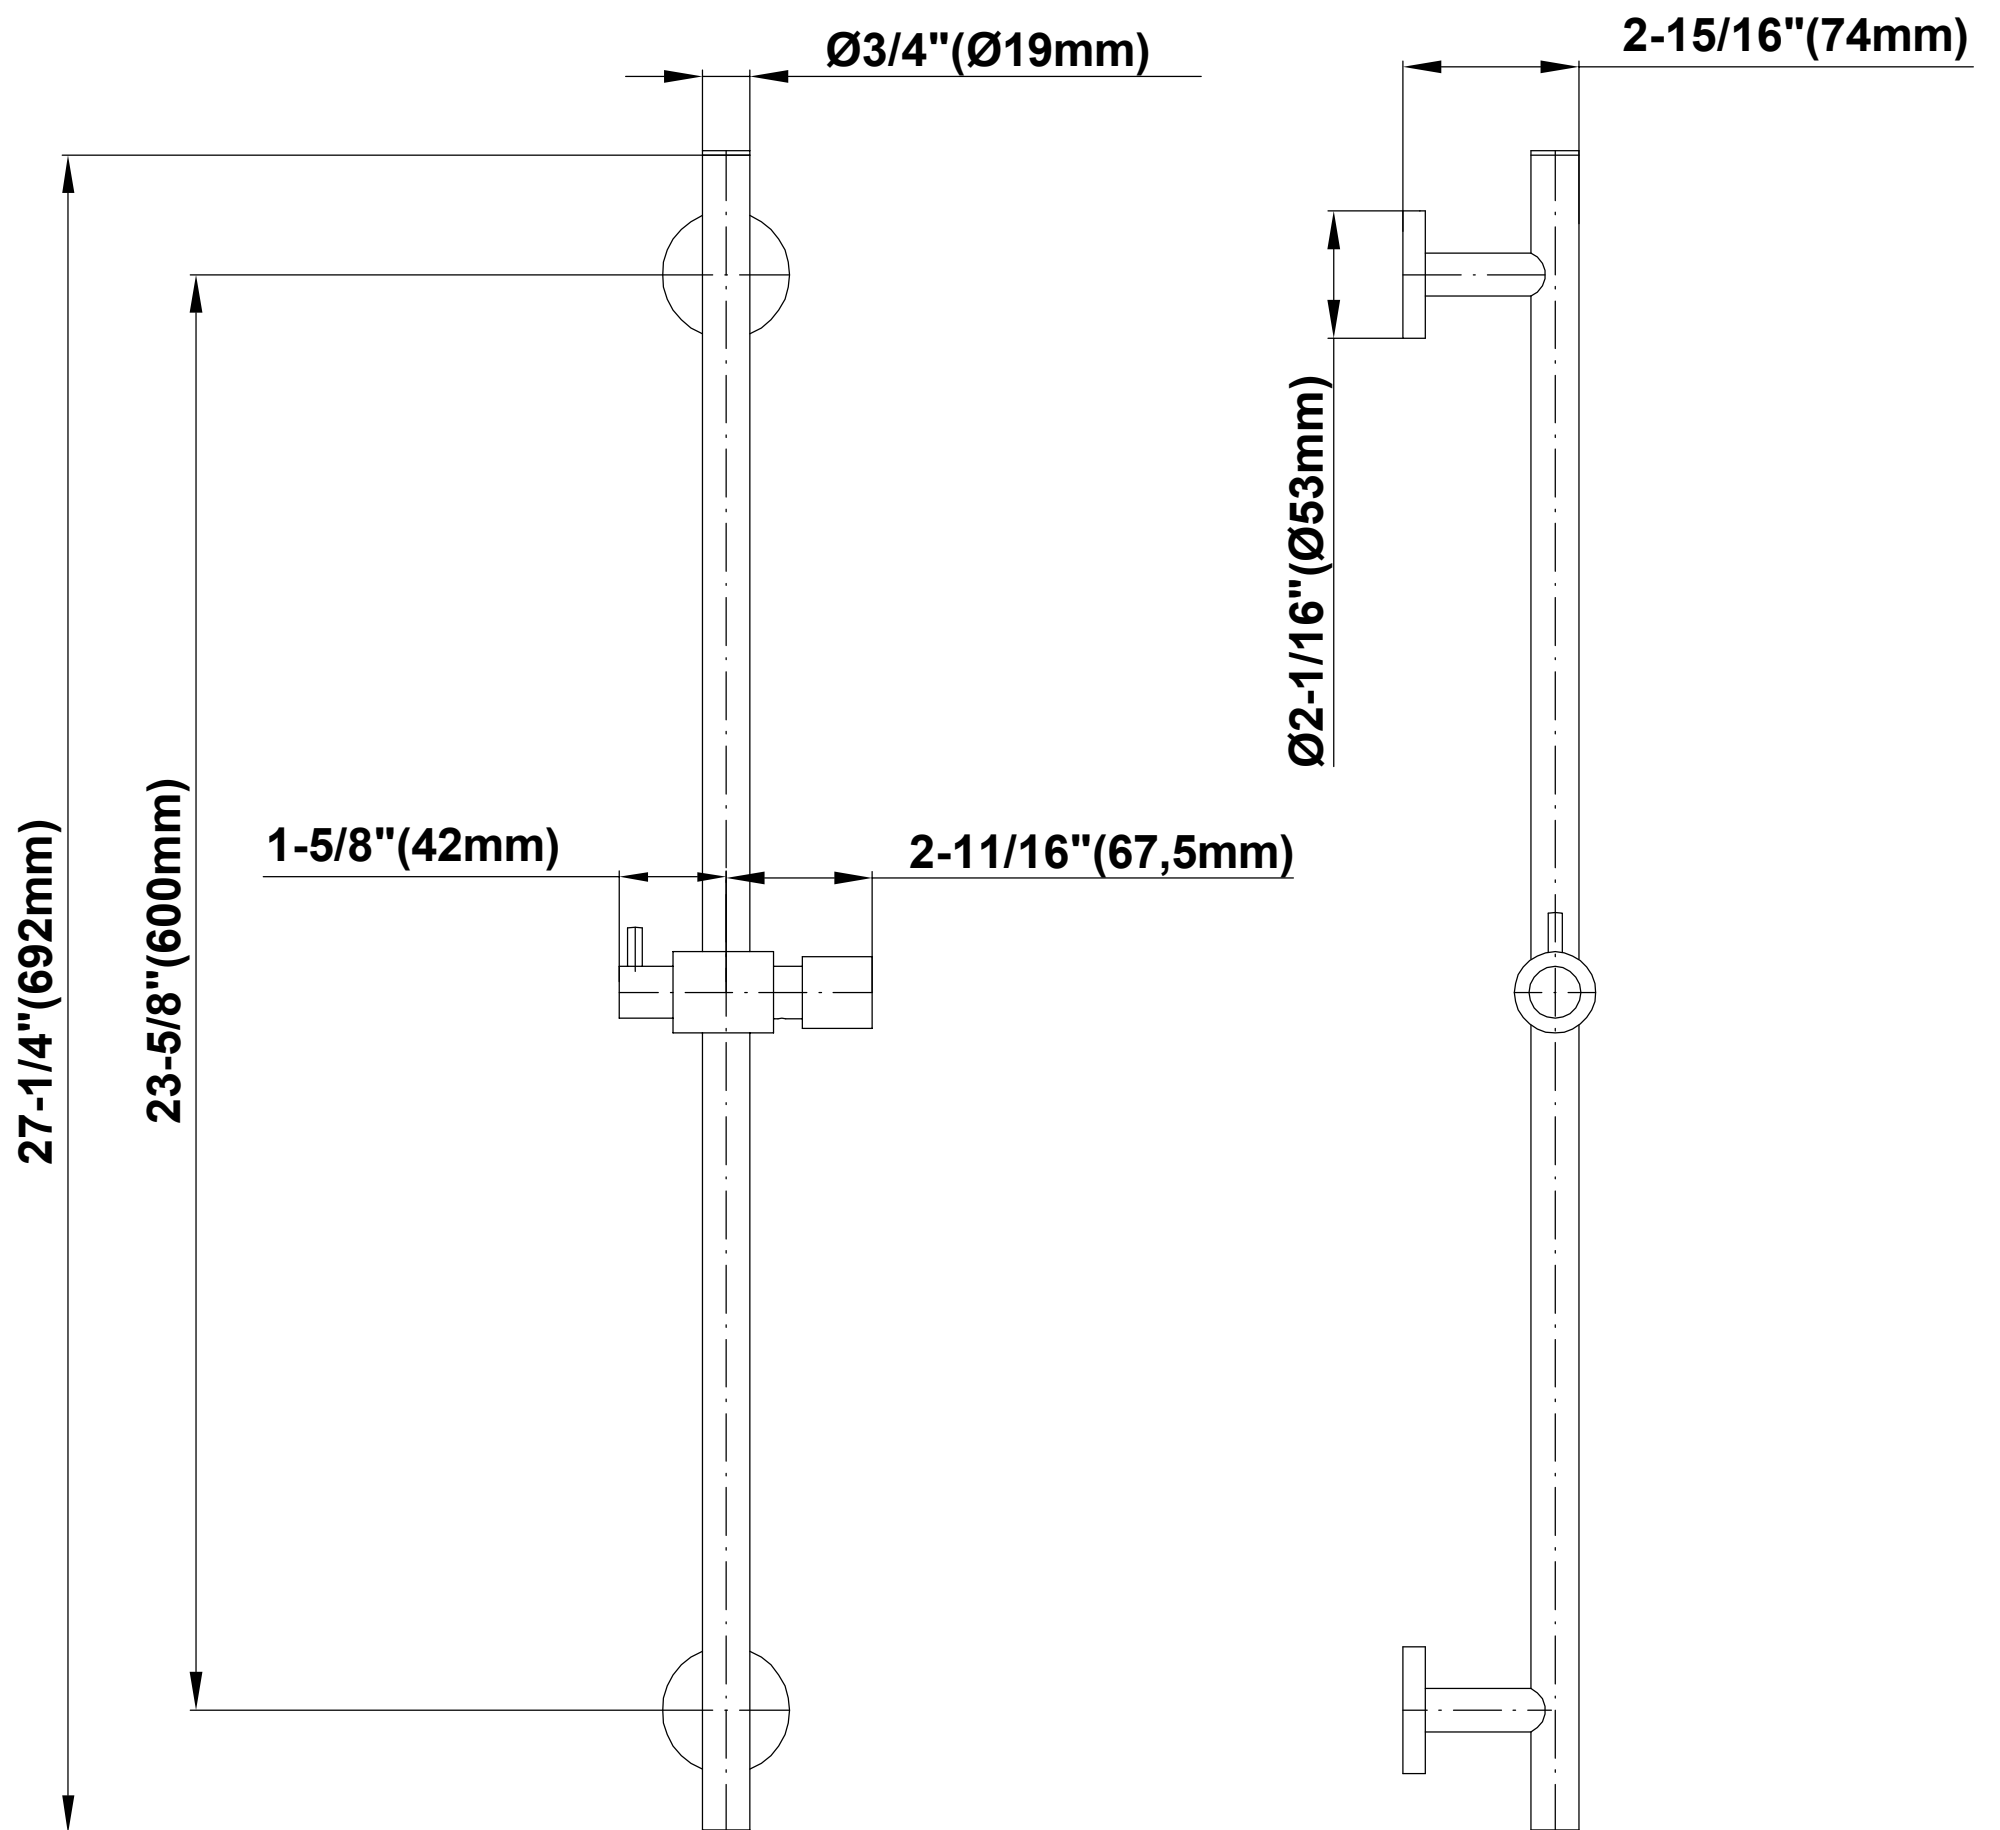

Information

- 27 1/4" tall wall-mounted slide bar
- Adjustable bracket fits all hoses with conical nut

Finishes

Architectural
Black

Matte Black

Polished
Chrome

Architectural
White

G - 864 1