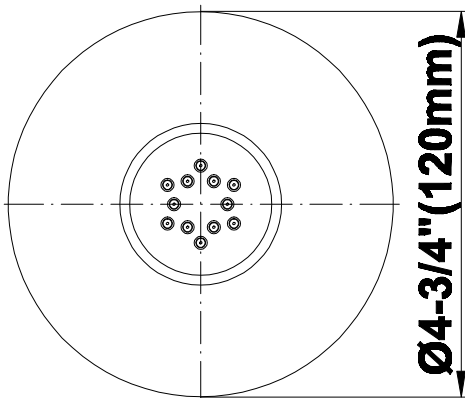

The measurements shown are for reference only. Products and specifications shown are subject to change without notice. Revised 11/2016.

www.graff-faucets.com | phone: 800-954-4723