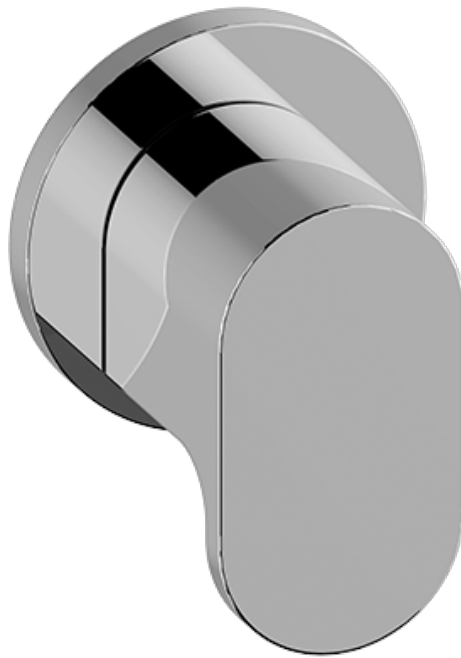

www.graff-faucets.com | phone: 800-954-4723

SHOWER
Ametis M-Series Stop/Volume
Control Valve Trim with Handle
G-8097-LM44E1-T

GRAFF®

Information

- Single metal handle
- Decorative trim plate
- Use with G-8076 Stop/Volume Control rough valve with Pass-Through or G-8077 Stop/Volume Control rough valve
- To complete package, you must order rough valve
- ADA