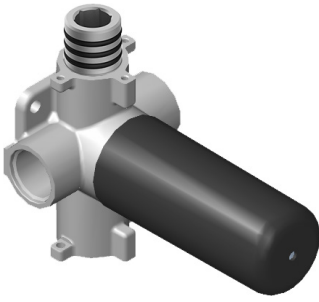

www.graff-faucets.com | phone: 800-954-4723

SHOWER
Ametis M-Series Thermostatic
Valve Trim with Handle
G-8037-LM44E-T

GRAFF®

Information

- Single metal handle
- Decorative trim plate
- Use with G-8006 thermostatic rough valve
- To complete package, you must order rough valve
- ADA

Finishes

G-8037-LM44E-T

AMETIS Series

SHOWER
Two-Way Diverter Volume Control
Valve WITH Off Function and Pass-
Through
G-8052

GRAFF®

Information

- 11.7 gpm @ 60 psi
- 3/4" universal inlets/outlets with female threads
- Operates one function at a time
- Stacking inlet and pass-through port feature
- Supplied with protective plastic cover
- CALGreen compliant depending on functions

Finishes

Architectural
Black

Matte Black

Polished
Chrome

Architectural
White

G-8052 M-Series
 2-Way Diverter Volume Control Valve
 WITH Off Function and Pass-Through

Product Features

- 12.1 gpm @ 60 psi
- 3/4" universal inlets/outlets with female threads
- Stacking inlet and pass-through port feature
- Supplied with protective plastic cover
- CalGreen compliant dependent on functions

www.graff-faucets.com | phone: 800-954-4723

SHOWER
Ametis M-Series 2-Way Diverter
Valve Trim with Handle
G-8068-LM44E1-T

GRAFF[®]

Information

- Single metal handle
- Decorative trim plate
- Use with G-8052 2-way diverter (pass through) control rough valve WITH off function
- To complete package, you must order rough valve
- ADA