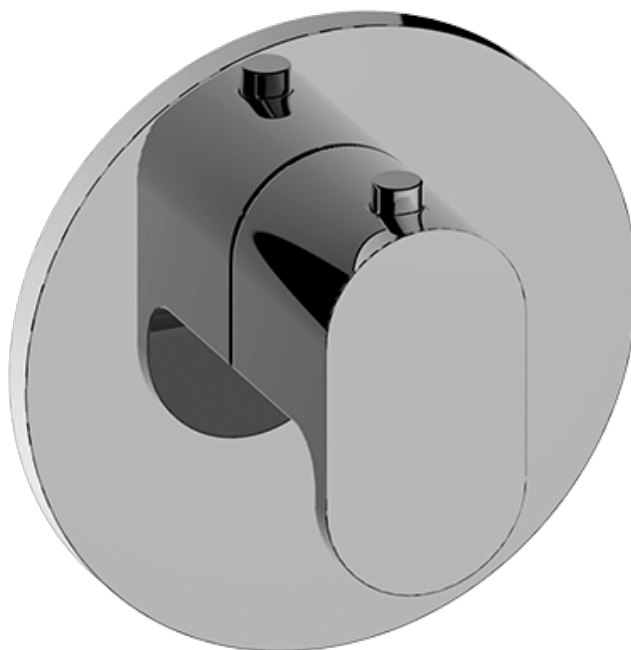

SHOWER
M-Series Full Thermostatic
Shower System
GL3.112SH-LM44E0

GRAFF®

Information

- 3/4" thermostatic valve and trim
- 8" showerhead with 12" wall-mounted shower arm
- Flush-mounted swivel body sprays (3 pieces)
- Wall-mounted slide bar set with handshower and 59" hose
- Slide bar is PC/BK and PC/WT for BK and WT finishes
- Stop/volume control valve and 2-way diverter valve
- Showerhead features no-clog, easy-clean spray nozzles
- Optional extension kit
- 3/4" thermostatic rough valve flow rate ~12.9 gpm @60 psi
- Flow rates: showerhead \leq 1.8 max gpm, handshower \leq 1.5 max gpm, body sprays \leq 1.5 max gpm each

www.graff-faucets.com | phone: 800-954-4723

SHOWER
Ametis M-Series Thermostatic
Valve Trim with Handle
G-8037-LM44E-T

GRAFF®

Information

- Single metal handle
- Decorative trim plate
- Use with G-8006 thermostatic rough valve
- To complete package, you must order rough valve
- ADA

Finishes

G-8037-LM44E-T

AMETIS Series

SHOWER
Two-Way Diverter Volume Control
Valve WITH Off Function and Pass-
Through
G-8052

GRAFF®

Information

- 11.7 gpm @ 60 psi
- 3/4" universal inlets/outlets with female threads
- Operates one function at a time
- Stacking inlet and pass-through port feature
- Supplied with protective plastic cover
- CALGreen compliant depending on functions

Finishes

Architectural
Black

Matte Black

Polished
Chrome

Architectural
White

G-8052 M-Series
 2-Way Diverter Volume Control Valve
 WITH Off Function and Pass-Through

Product Features

- 12.1 gpm @ 60 psi
- 3/4" universal inlets/outlets with female threads
- Stacking inlet and pass-through port feature
- Supplied with protective plastic cover
- CalGreen compliant dependent on functions