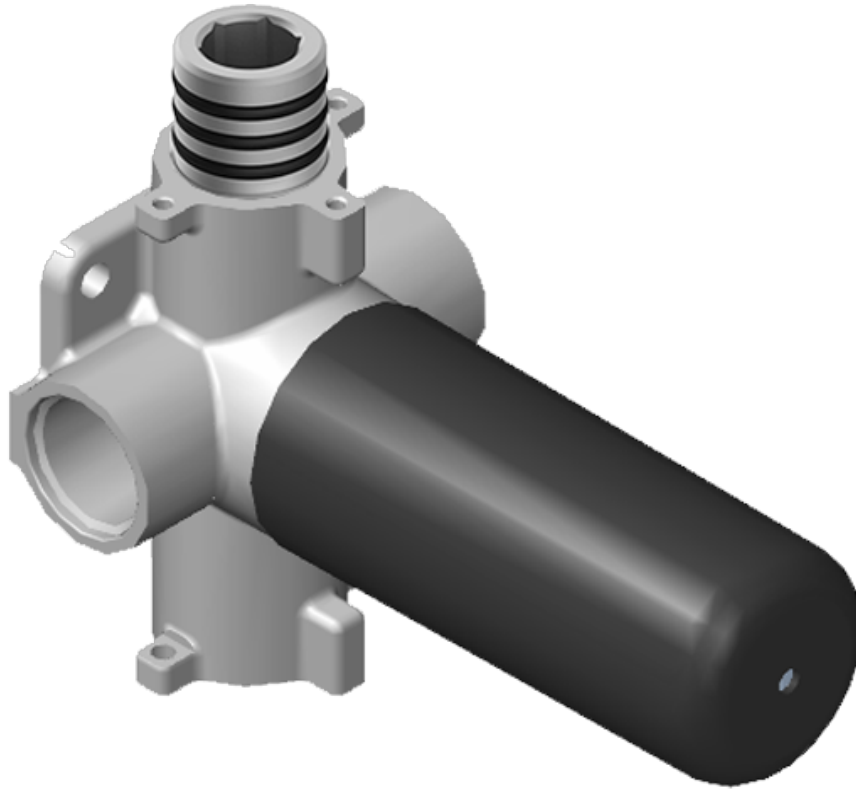

www.graff-faucets.com | phone: 800-954-4723

SHOWER
Ametis M-Series Thermostatic
Valve Trim with Handle
G-8037-LM44E-T

GRAFF®

Information

- Single metal handle
- Decorative trim plate
- Use with G-8006 thermostatic rough valve
- To complete package, you must order rough valve
- ADA

Finishes

G-8037-LM44E-T

AMETIS Series

SHOWER
Two-Way Diverter Volume Control
Valve WITH Off Function and Pass-
Through
G-8052

GRAFF®

Information

- 11.7 gpm @ 60 psi
- 3/4" universal inlets/outlets with female threads
- Operates one function at a time
- Stacking inlet and pass-through port feature
- Supplied with protective plastic cover
- CALGreen compliant depending on functions

Finishes

Architectural
Black

Matte Black

Polished
Chrome

Architectural
White

G-8052 M-Series
 2-Way Diverter Volume Control Valve
 WITH Off Function and Pass-Through

Product Features

- 12.1 gpm @ 60 psi
- 3/4" universal inlets/outlets with female threads
- Stacking inlet and pass-through port feature
- Supplied with protective plastic cover
- CalGreen compliant dependent on functions

www.graff-faucets.com | phone: 800-954-4723

SHOWER
Ametis M-Series 2-Way Diverter
Valve Trim with Handle
G-8068-LM44E1-T

GRAFF[®]

Information

- Single metal handle
- Decorative trim plate
- Use with G-8052 2-way diverter (pass through) control rough valve WITH off function
- To complete package, you must order rough valve
- ADA