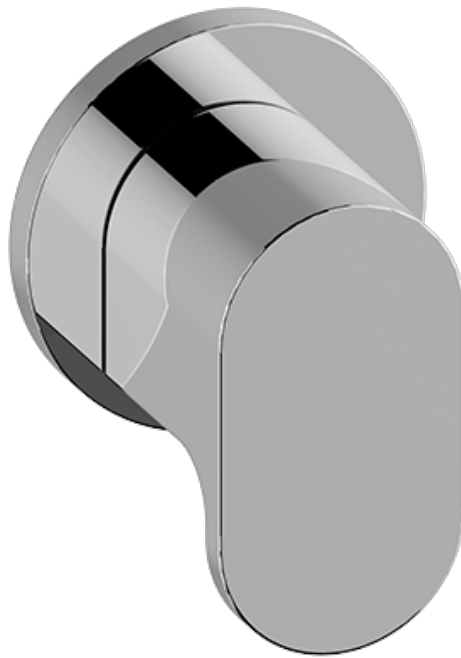

SHOWER
M-Series Full Thermostatic
Shower System with Diverter
Valve
GL2.122SG-LM44E0

GRAFF®

Information

- 3/4" thermostatic valve and trim
- 8" rain showerhead with 12" wall-mounted shower arm
- Flush-mounted swivel body sprays (3 pieces)
- Handshower set w/wall bracket
- 3-way diverter valve
- Showerhead features no-clog, easy-clean spray nozzles
- Optional extension kit
- Flow rates: showerhead ≤ 1.8 max gpm, handshower ≤ 1.5 max gpm, body sprays ≤ 1.5 max gpm each

Finishes

G-8053

M-Series

3-Way Diverter Control Valve WITH Off Function (No Pass-Through)

Product Features

- 3/4" universal inlets/outlets with female threads
- Stacking inlet feature
- Supplied with protective plastic cover
- CalGreen compliant dependent on functions

www.graff-faucets.com | phone: 800-954-4723

SHOWER
Ametis M-Series 3-Way Diverter
Valve Trim with Handle
G-8069-LM44E1-T

GRAFF®

Information

- Single metal handle
- Decorative trim plate
- Use with G-8053 3-way diverter control rough valve WITH off function
- To complete package, you must order rough valve
- ADA