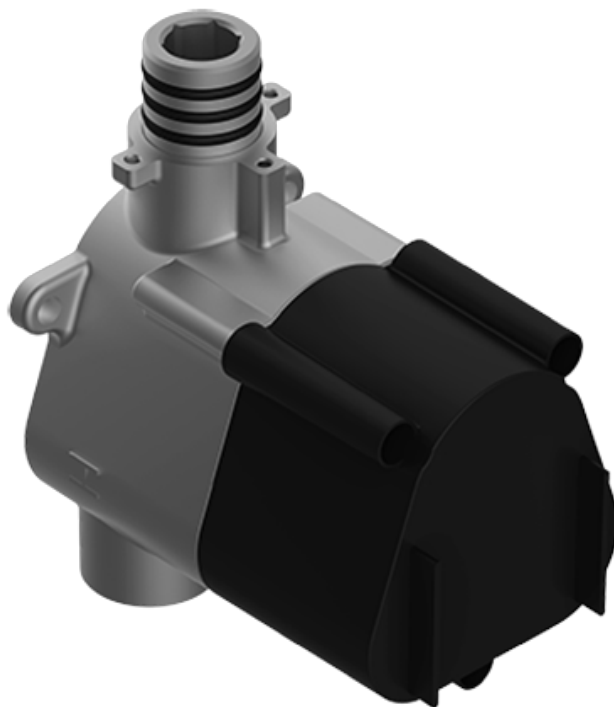

SHOWER
M-Series Full Thermostatic
Shower System with Diverter
Valve
GL2.122SG-LM44E0

GRAFF®

Information

- 3/4" thermostatic valve and trim
- 8" rain showerhead with 12" wall-mounted shower arm
- Flush-mounted swivel body sprays (3 pieces)
- Handshower set w/wall bracket
- 3-way diverter valve
- Showerhead features no-clog, easy-clean spray nozzles
- Optional extension kit
- Flow rates: showerhead ≤ 1.8 max gpm, handshower ≤ 1.5 max gpm, body sprays ≤ 1.5 max gpm each

SHOWER
Thermostatic Rough Valve
G-8006

GRAFF®

Information

- 12.9 gpm @ 60 psi
- 3/4" universal inlets
- Built-in service stops
- Stacking outlet feature
- Complete serviceability from front of all units
- Supplied with protective plastic cover
- CalGreen compliant dependent on functions

Finishes

Architectural
Black

Matte Black

Polished
Chrome

Architectural
White

G-8006

M-Series

3/4" Concealed Thermostatic Rough Valve

www.graff-faucets.com | phone: 800-954-4723

SHOWER
Ametis M-Series Thermostatic
Valve Trim with Handle
G-8037-LM44E-T

GRAFF®

Information

- Single metal handle
- Decorative trim plate
- Use with G-8006 thermostatic rough valve
- To complete package, you must order rough valve
- ADA