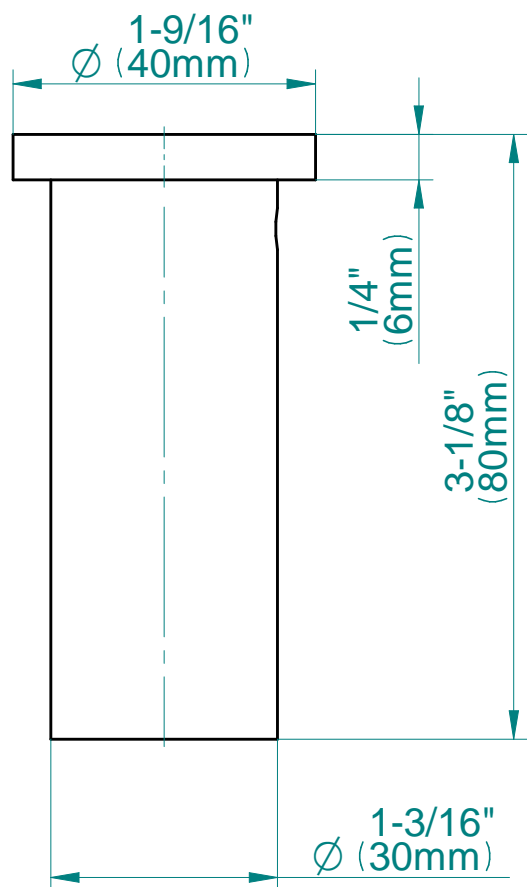

G-8642

M.E. Series