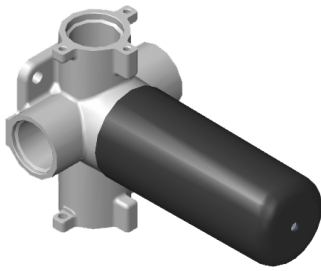

SHOWER
M-Series Full Thermostatic
Shower System with Diverter
Valve
GL2.122SG-LM44E0

GRAFF®

Information

- 3/4" thermostatic valve and trim
- 8" rain showerhead with 12" wall-mounted shower arm
- Flush-mounted swivel body sprays (3 pieces)
- Handshower set w/wall bracket
- 3-way diverter valve
- Showerhead features no-clog, easy-clean spray nozzles
- Optional extension kit
- Flow rates: showerhead ≤ 1.8 max gpm, handshower ≤ 1.5 max gpm, body sprays ≤ 1.5 max gpm each

www.graff-faucets.com | phone: 800-954-4723

SHOWER
Ametis M-Series Thermostatic
Valve Trim with Handle
G-8037-LM44E-T

GRAFF®

Information

- Single metal handle
- Decorative trim plate
- Use with G-8006 thermostatic rough valve
- To complete package, you must order rough valve
- ADA

GRAFF®

Information

- ~11.4 gpm @ 60 psi
- 3/4" universal inlets/outlets with female threads
- Operates one function at a time
- Stacking inlet feature
- Supplied with protective plastic cover
- CALGreen compliant depending on functions

Finishes

G-8053

M-Series

3-Way Diverter Control Valve WITH Off Function (No Pass-Through)

Product Features

- 3/4" universal inlets/outlets with female threads
- Stacking inlet feature
- Supplied with protective plastic cover
- CalGreen compliant dependent on functions