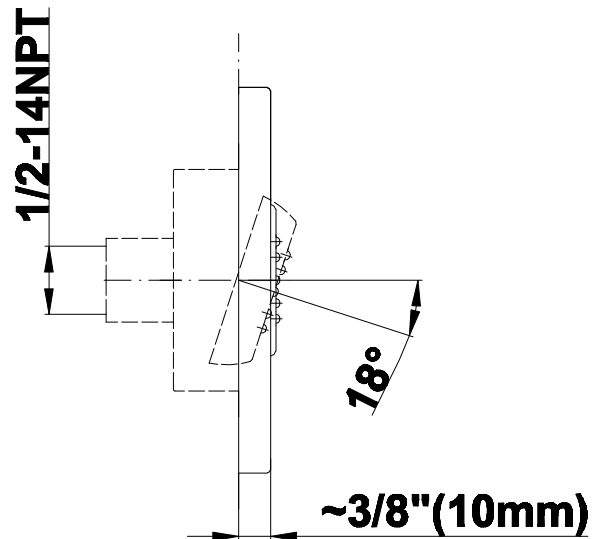

The measurements shown are for reference only. Products and specifications shown are subject to change without notice. Revised 11/2016.

www.graff-faucets.com | phone: 800-954-4723