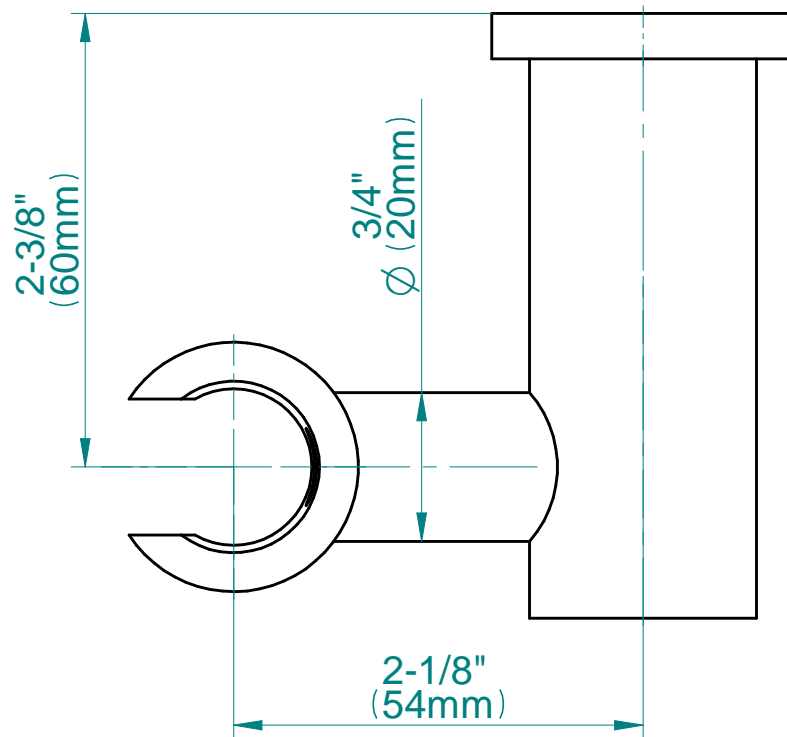

G-8642

M.E. Series