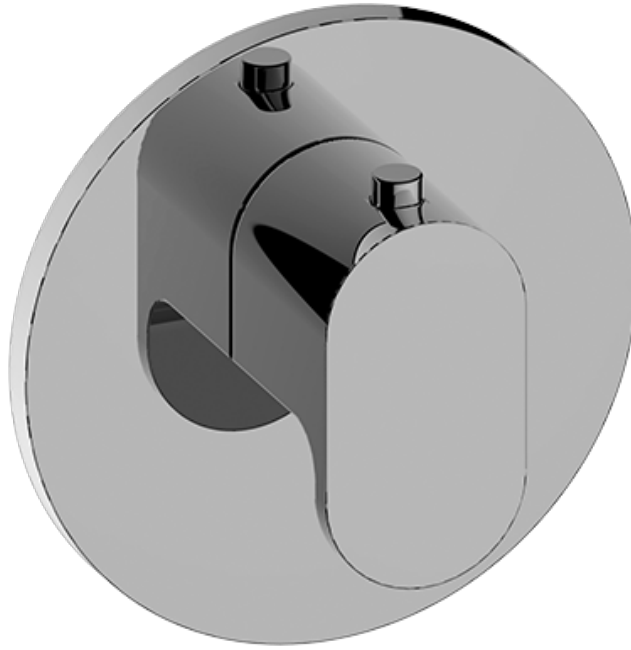

SHOWER
M-Series Full Thermostatic
Shower System with Diverter
Valve
GL2.122SG-LM44E0

GRAFF®

Information

- 3/4" thermostatic valve and trim
- 8" rain showerhead with 12" wall-mounted shower arm
- Flush-mounted swivel body sprays (3 pieces)
- Handshower set w/wall bracket
- 3-way diverter valve
- Showerhead features no-clog, easy-clean spray nozzles
- Optional extension kit
- Flow rates: showerhead ≤ 1.8 max gpm, handshower ≤ 1.5 max gpm, body sprays ≤ 1.5 max gpm each

www.graff-faucets.com | phone: 800-954-4723

SHOWER
Ametis M-Series Thermostatic
Valve Trim with Handle
G-8037-LM44E-T

GRAFF®

Information

- Single metal handle
- Decorative trim plate
- Use with G-8006 thermostatic rough valve
- To complete package, you must order rough valve
- ADA

Finishes

G-8053

M-Series

3-Way Diverter Control Valve WITH Off Function (No Pass-Through)

Product Features

- 3/4" universal inlets/outlets with female threads
- Stacking inlet feature
- Supplied with protective plastic cover
- CalGreen compliant dependent on functions