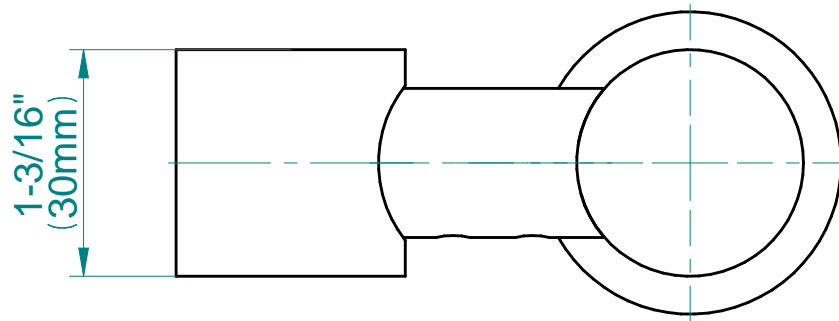

M.E. Series

SHOWER
Contemporary Round Handshower
G-8714

GRAFF®

Information

- Solid brass construction
- Smooth, all-metal handle
- Shower hose not included
- Handshower flow rate ≤ 1.5 max gpm
- CALGreen

Finishes