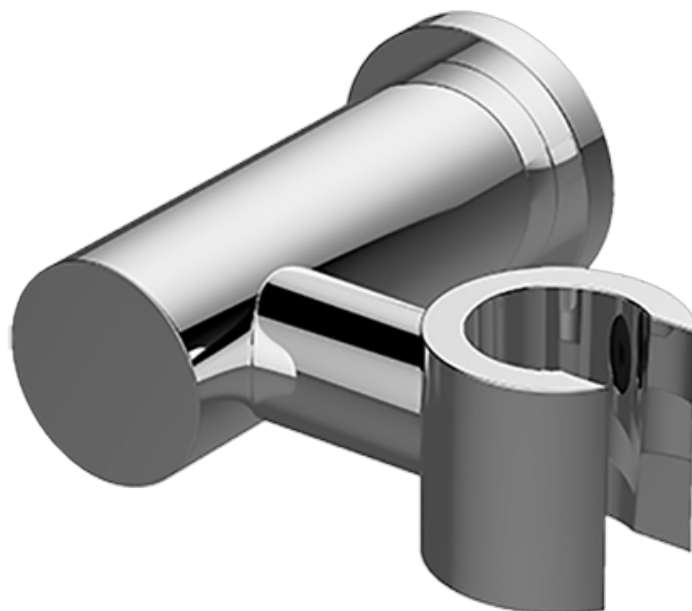

Finishes

Architectural
Black

Matte Black

Polished
Chrome

Architectural
White

G-8613

SHOWER
Contemporary Round Wall
Bracket for Handshower
G-8642

GRAFF®