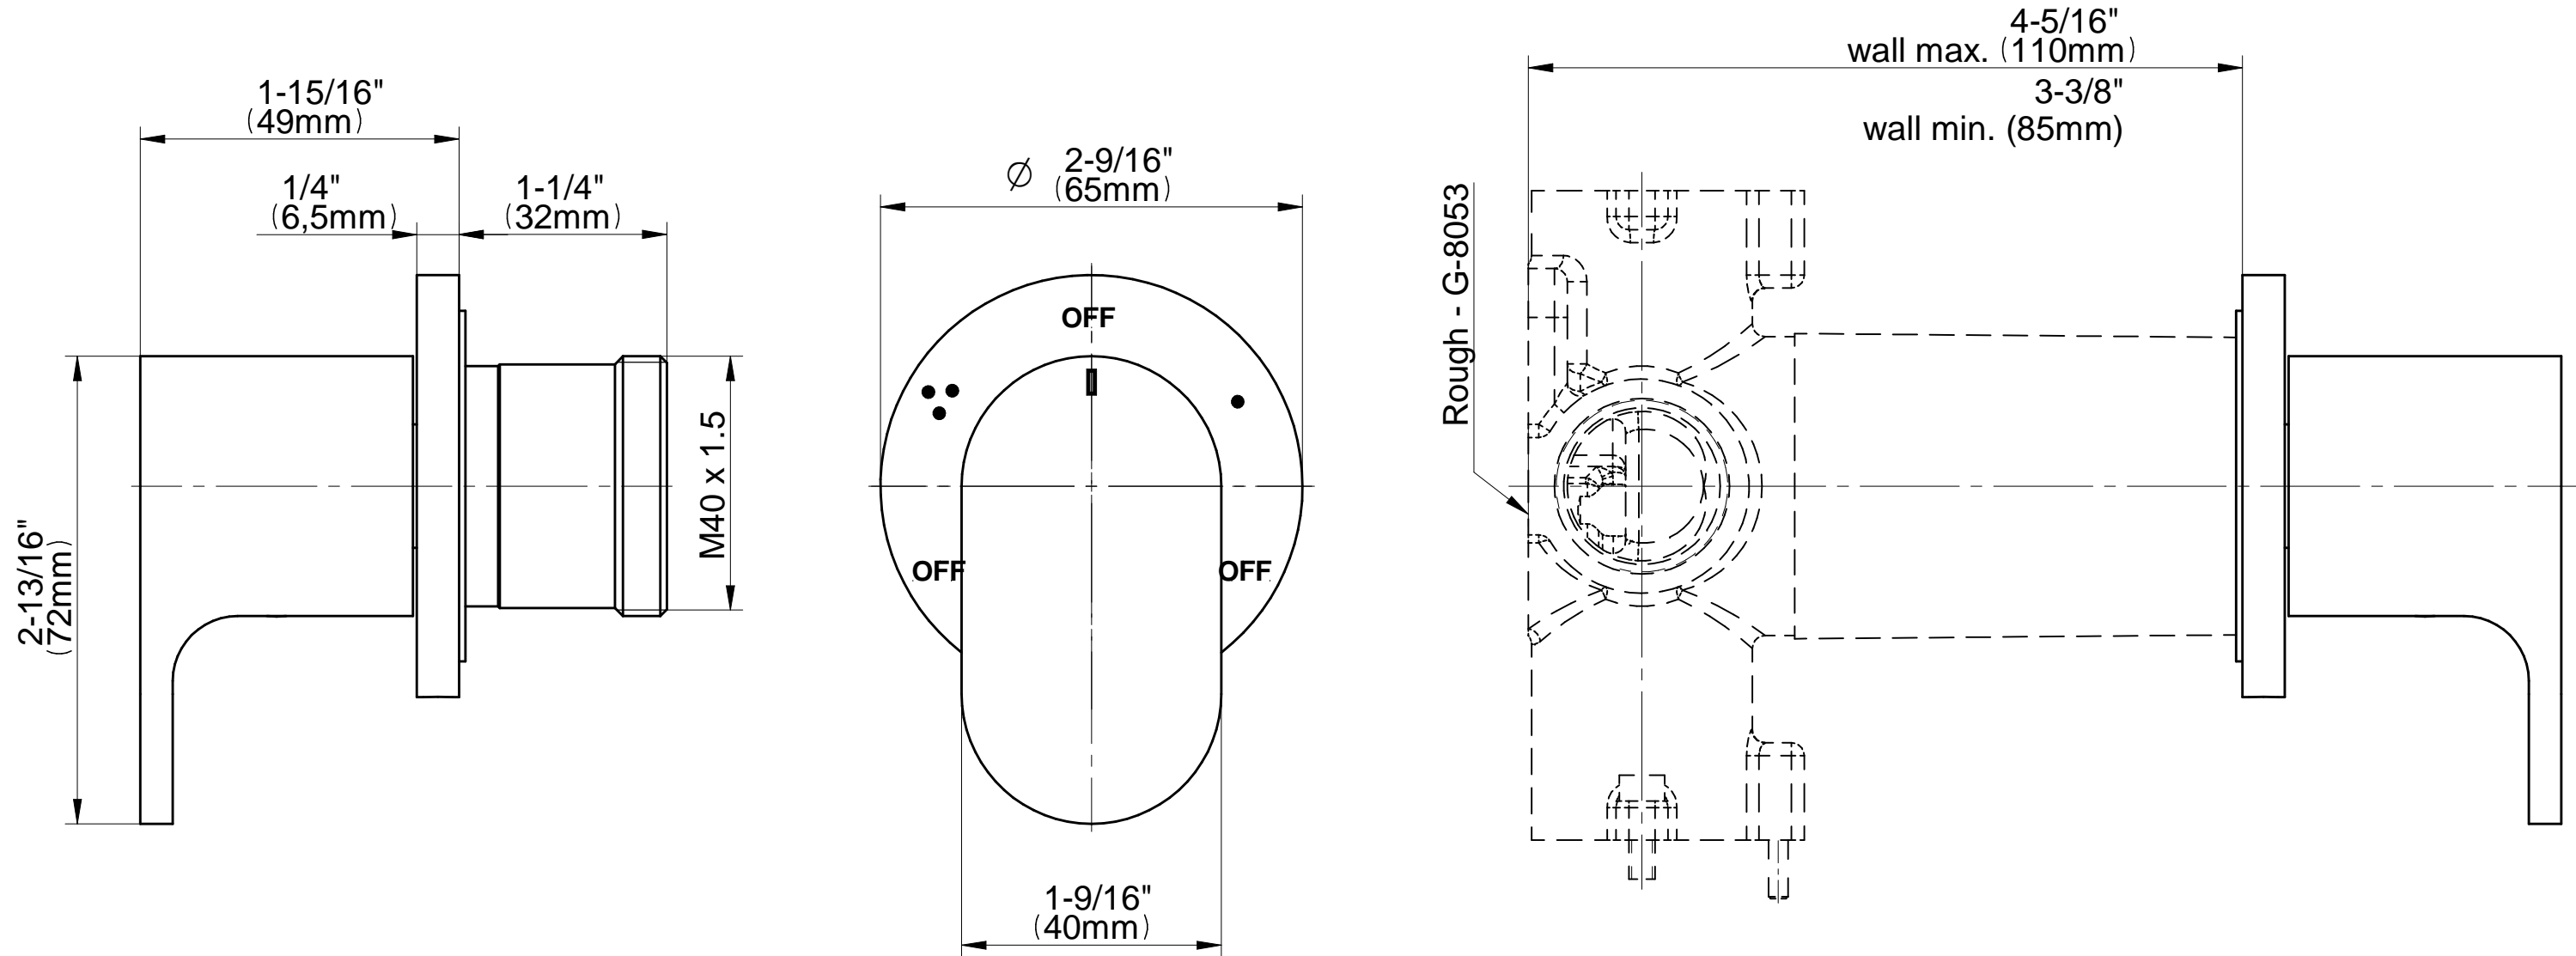

G-8069-LM44E1-T

AMETIS Series