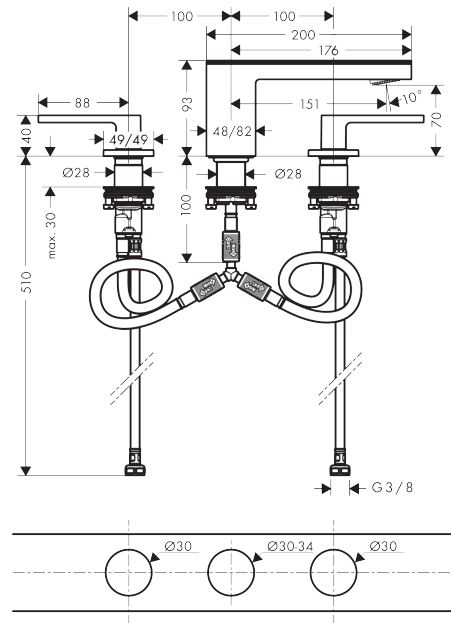

AXOR MyEdition
 Finishes : **chrome / mirror glass** Part no. : **47050000**

Description

Features

- PowderRain spray
- 90° ceramic valves
- push-open drain valve G 1 ¼

Technology

Product image

Scale drawing

Flowchart