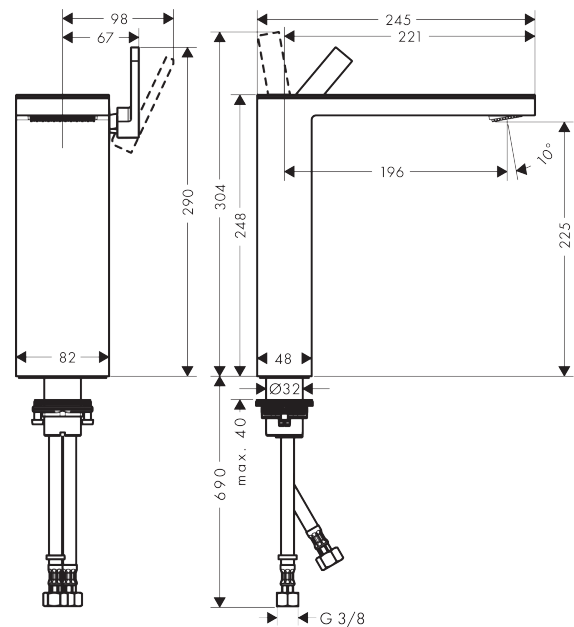

AXOR MyEdition
 Finishes : **chrome**

Part no. : **47022000**

Description

Features

- PowderRain spray
- Ceramic cartridge
- push-open drain valve G 1 ¼

Technology

Product image

Scale drawing

Flowchart