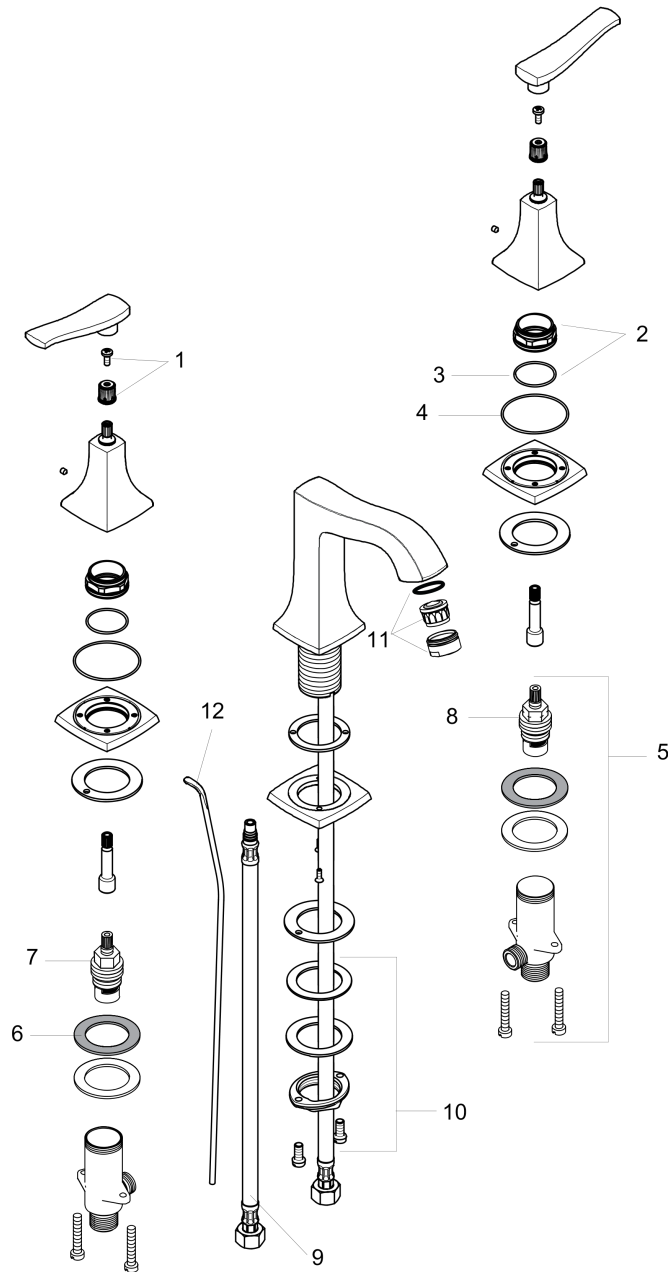

### Product image

### Scale drawing

**Metropol Classic**  
**Widespread Faucet 160 with Lever Handles and Pop-Up Drain, 1.2 GPM**  
 Finishes : **chrome** Part no. : **31331001**

Exploded drawing

Year of production: >01/18

**Metropol Classic****Widespread Faucet 160 with Lever Handles and Pop-Up Drain, 1.2 GPM**Finishes : **chrome** Part no. : **31331001****Spare parts list**

Year of production: &gt;01/18

Pos.	Description	Part no.	Price	PU
1	handle fixing set	98932000	-	1
2	nut	92825000	-	1
3	O-ring 29x1,5	92738000	-	1
4	O-ring 48x1,5	92159000	-	1
5	stop valve cpl.	97357001	-	1
6	lever collar	97548000	-	1
7	shut off unit right closing	94009000	-	1
8	shut off unit left closing	94008000	-	1
9	connection hose 18½" M8x0,75 3/8"	96321001	-	1
10	fixing set (Ø 32)	13961000	-	1
11	aerator M24x1 (4,5 l/min)	92877000	-	1
12	pull rod	96657000	-	1
a	pop up waste	88509000	-	1
b	handle for hot water	92821000	-	1
c	handle for cold water	92822000	-	1
d	escutcheon for handle	92824000	-	1
e	escutcheon	92823000	-	1
f	escutcheon for spout	92814000	-	1
g	spout cpl.	92820000	-	1