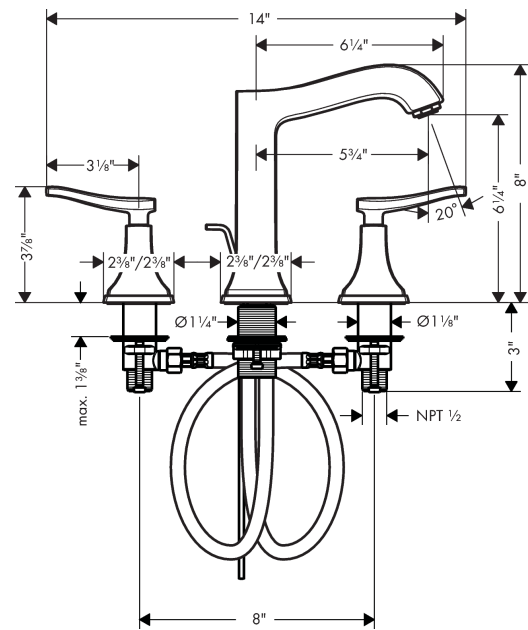

**Metropol Classic**  
**Widespread Faucet 160 with Lever Handles and Pop-Up Drain, 1.2 GPM**  
 Finishes : **chrome** Part no. : **31331001**

### Technology

### Scale drawing

**Metropol Classic**  
**Widespread Faucet 160 with Lever Handles and Pop-Up Drain, 1.2 GPM**  
 Finishes : **chrome** Part no. : **31331001**

Exploded drawing

Year of production: >01/18

**Metropol Classic****Widespread Faucet 160 with Lever Handles and Pop-Up Drain, 1.2 GPM**Finishes : **chrome** Part no. : **31331001****Spare parts list**

Year of production: &gt;01/18

Pos.	Description	Part no.	Price	PU
1	handle fixing set	98932000	-	1
2	nut	92825000	-	1
3	O-ring 29x1,5	92738000	-	1
4	O-ring 48x1,5	92159000	-	1
5	stop valve cpl.	97357001	-	1
6	lever collar	97548000	-	1
7	shut off unit right closing	94009000	-	1
8	shut off unit left closing	94008000	-	1
9	connection hose 18½" M8x0,75 3/8"	96321001	-	1
10	fixing set (Ø 32)	13961000	-	1
11	aerator M24x1 (4,5 l/min)	92877000	-	1
12	pull rod	96657000	-	1
a	pop up waste	88509000	-	1
b	handle for hot water	92821000	-	1
c	handle for cold water	92822000	-	1
d	escutcheon for handle	92824000	-	1
e	escutcheon	92823000	-	1
f	escutcheon for spout	92814000	-	1
g	spout cpl.	92820000	-	1